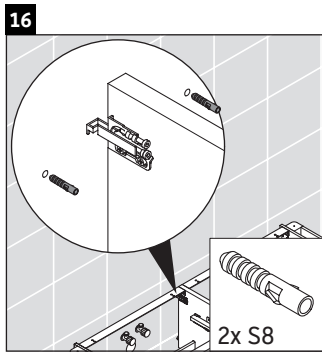

Luv

LU 9568 L

Mounting instructions

D	20 mm	25 mm
X	620 mm	615 mm
Y	570 mm	565 mm

Follow all other installation instructions!

Instructions for use

The bathroom furniture range complies with the standards and guidelines applicable at the time of delivery and is designed for use in bathrooms. Direct contact with water should be avoided, for example, when showering.

Luv

LU 9568 R

Mounting instructions

D	20 mm	25 mm
X	620 mm	615 mm
Y	570 mm	565 mm

Follow all other installation instructions!

Instructions for use

The bathroom furniture range complies with the standards and guidelines applicable at the time of delivery and is designed for use in bathrooms. Direct contact with water should be avoided, for example, when showering.