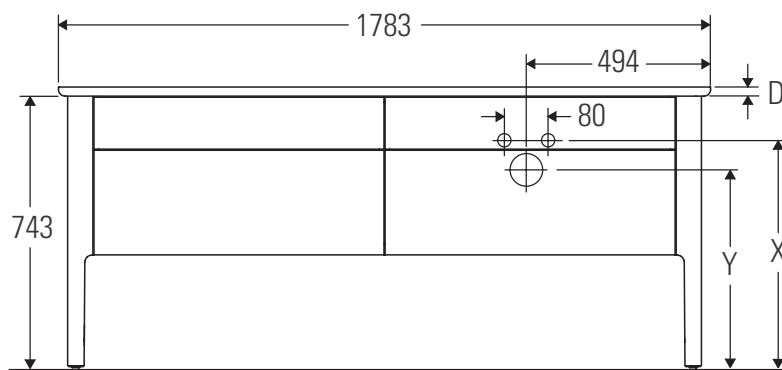

Luv

LU 9568 L

Mounting instructions

D	20 mm	25 mm
X	620 mm	615 mm
Y	570 mm	565 mm

Follow all other installation instructions!

Instructions for use

The bathroom furniture range complies with the standards and guidelines applicable at the time of delivery and is designed for use in bathrooms. Direct contact with water should be avoided, for example, when showering.

Luv

LU 9568 R

Mounting instructions

D	20 mm	25 mm
X	620 mm	615 mm
Y	570 mm	565 mm

Follow all other installation instructions!

Instructions for use

The bathroom furniture range complies with the standards and guidelines applicable at the time of delivery and is designed for use in bathrooms. Direct contact with water should be avoided, for example, when showering.