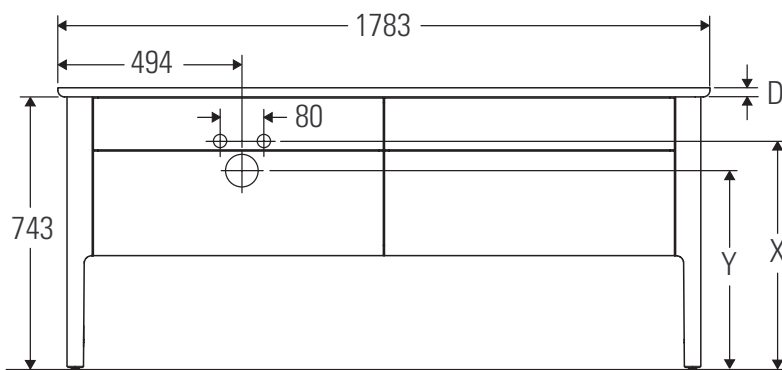

Luv

LU 9568 L

Mounting instructions

D	20 mm	25 mm
X	620 mm	615 mm
Y	570 mm	565 mm

Follow all other installation instructions!

Instructions for use

The bathroom furniture range complies with the standards and guidelines applicable at the time of delivery and is designed for use in bathrooms. Direct contact with water should be avoided, for example, when showering.

Luv

LU 9568 R

Mounting instructions

D	20 mm	25 mm
X	620 mm	615 mm
Y	570 mm	565 mm

Follow all other installation instructions!

Instructions for use

The bathroom furniture range complies with the standards and guidelines applicable at the time of delivery and is designed for use in bathrooms. Direct contact with water should be avoided, for example, when showering.