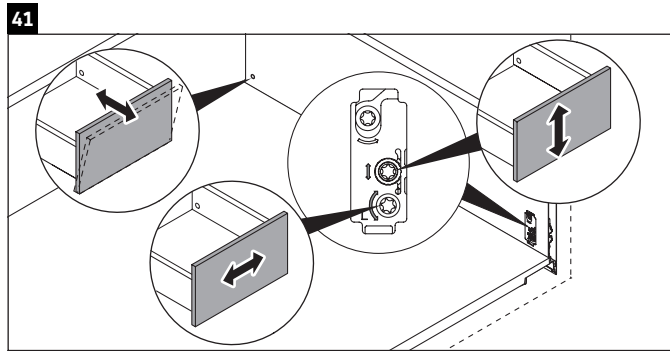

Luv

LU 9568 L

Mounting instructions

D	20 mm	25 mm
X	620 mm	615 mm
Y	570 mm	565 mm

Follow all other installation instructions!

Instructions for use

The bathroom furniture range complies with the standards and guidelines applicable at the time of delivery and is designed for use in bathrooms. Direct contact with water should be avoided, for example, when showering.

Luv

LU 9568 R

Mounting instructions

D	20 mm	25 mm
X	620 mm	615 mm
Y	570 mm	565 mm

Follow all other installation instructions!

Instructions for use

The bathroom furniture range complies with the standards and guidelines applicable at the time of delivery and is designed for use in bathrooms. Direct contact with water should be avoided, for example, when showering.