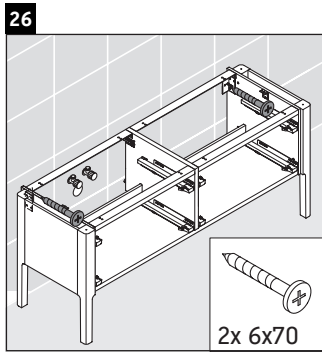

Luv

LU 9568 L

Mounting instructions

D	20 mm	25 mm
X	620 mm	615 mm
Y	570 mm	565 mm

Follow all other installation instructions!

Instructions for use

The bathroom furniture range complies with the standards and guidelines applicable at the time of delivery and is designed for use in bathrooms. Direct contact with water should be avoided, for example, when showering.

Luv

LU 9568 R

Mounting instructions

D	20 mm	25 mm
X	620 mm	615 mm
Y	570 mm	565 mm

Follow all other installation instructions!

Instructions for use

The bathroom furniture range complies with the standards and guidelines applicable at the time of delivery and is designed for use in bathrooms. Direct contact with water should be avoided, for example, when showering.