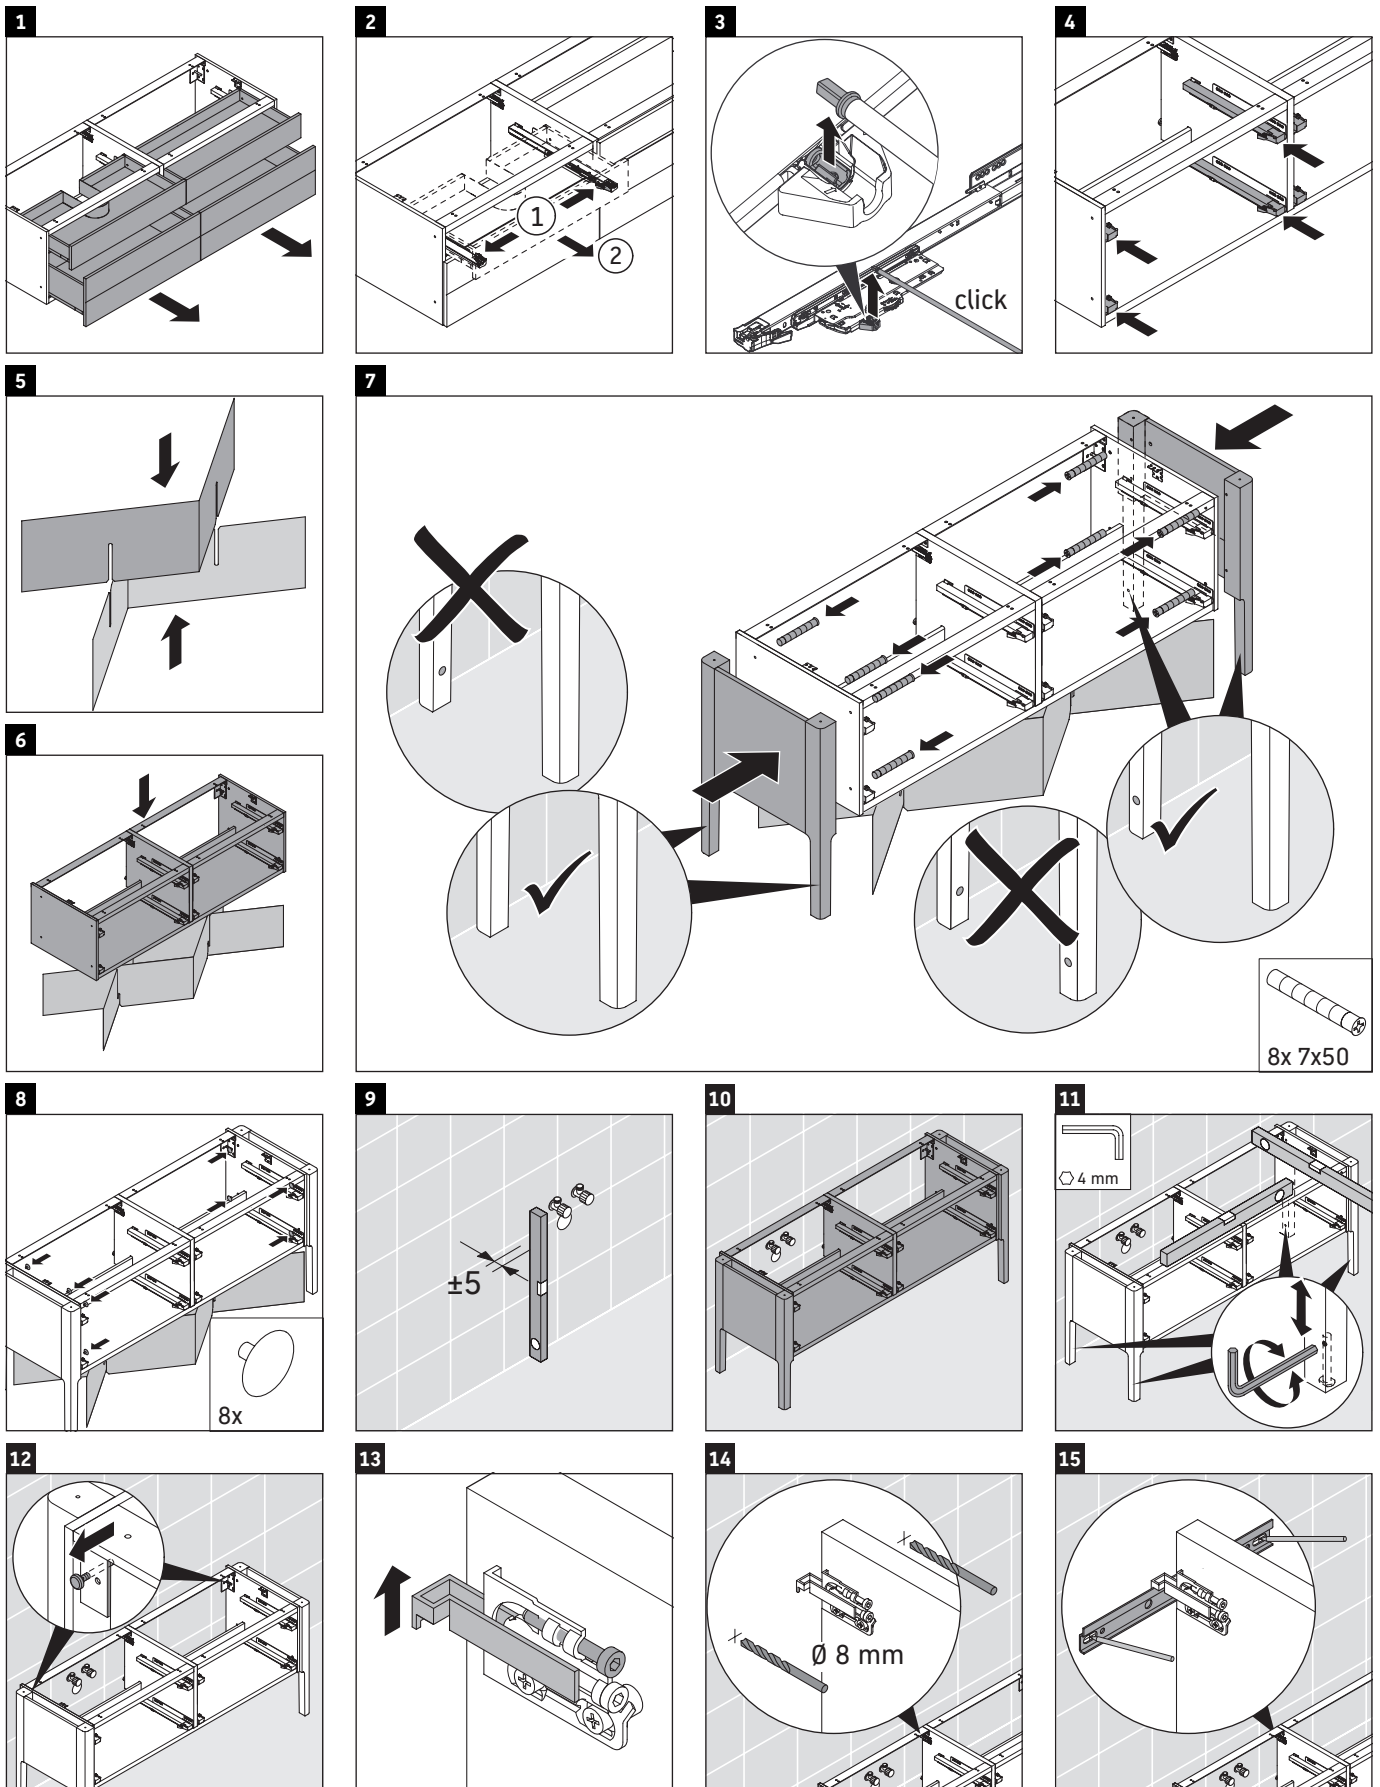

Duravit AG, Werderstr. 36, 78132 Hornberg, Germany, Phone +49 78 33 700, Fax +49 78 33 70 289, info@duravit.de, www.duravit.de