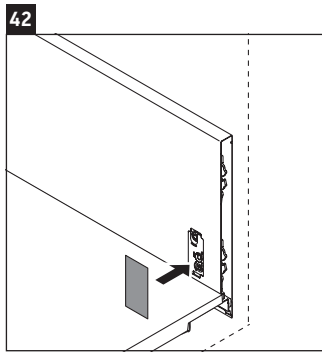

Luv

LU 9568 L

Mounting instructions

D	20 mm	25 mm
X	620 mm	615 mm
Y	570 mm	565 mm

Follow all other installation instructions!

Instructions for use

The bathroom furniture range complies with the standards and guidelines applicable at the time of delivery and is designed for use in bathrooms. Direct contact with water should be avoided, for example, when showering.

Luv

LU 9568 R

Mounting instructions

D	20 mm	25 mm
X	620 mm	615 mm
Y	570 mm	565 mm

Follow all other installation instructions!

Instructions for use

The bathroom furniture range complies with the standards and guidelines applicable at the time of delivery and is designed for use in bathrooms. Direct contact with water should be avoided, for example, when showering.