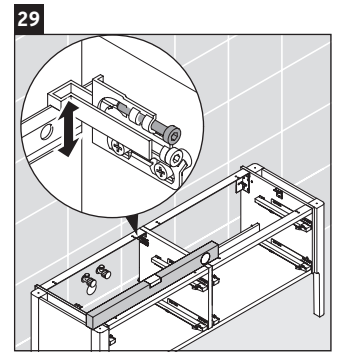

Luv

LU 9568 L

Mounting instructions

D	20 mm	25 mm
X	620 mm	615 mm
Y	570 mm	565 mm

Follow all other installation instructions!

Instructions for use

The bathroom furniture range complies with the standards and guidelines applicable at the time of delivery and is designed for use in bathrooms. Direct contact with water should be avoided, for example, when showering.

Luv

LU 9568 R

Mounting instructions

D	20 mm	25 mm
X	620 mm	615 mm
Y	570 mm	565 mm

Follow all other installation instructions!

Instructions for use

The bathroom furniture range complies with the standards and guidelines applicable at the time of delivery and is designed for use in bathrooms. Direct contact with water should be avoided, for example, when showering.