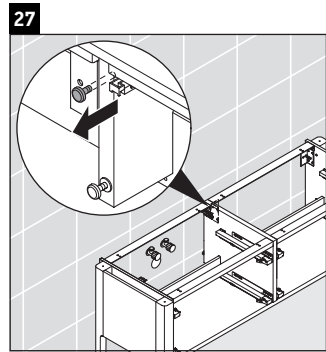

Luv

LU 9568 L

Mounting instructions

D	20 mm	25 mm
X	620 mm	615 mm
Y	570 mm	565 mm

Follow all other installation instructions!

Instructions for use

The bathroom furniture range complies with the standards and guidelines applicable at the time of delivery and is designed for use in bathrooms. Direct contact with water should be avoided, for example, when showering.

Luv

LU 9568 R

Mounting instructions

D	20 mm	25 mm
X	620 mm	615 mm
Y	570 mm	565 mm

Follow all other installation instructions!

Instructions for use

The bathroom furniture range complies with the standards and guidelines applicable at the time of delivery and is designed for use in bathrooms. Direct contact with water should be avoided, for example, when showering.