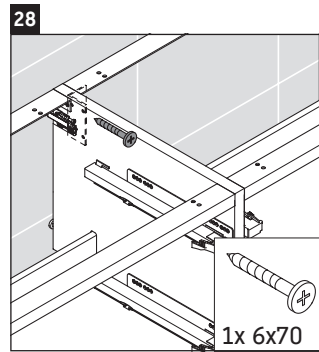

Luv

LU 9568 L

Mounting instructions

D	20 mm	25 mm
X	620 mm	615 mm
Y	570 mm	565 mm

Follow all other installation instructions!

Instructions for use

The bathroom furniture range complies with the standards and guidelines applicable at the time of delivery and is designed for use in bathrooms. Direct contact with water should be avoided, for example, when showering.

Luv

LU 9568 R

Mounting instructions

D	20 mm	25 mm
X	620 mm	615 mm
Y	570 mm	565 mm

Follow all other installation instructions!

Instructions for use

The bathroom furniture range complies with the standards and guidelines applicable at the time of delivery and is designed for use in bathrooms. Direct contact with water should be avoided, for example, when showering.