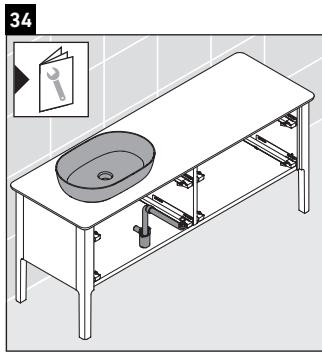

Luv

LU 9568 L

Mounting instructions

D	20 mm	25 mm
X	620 mm	615 mm
Y	570 mm	565 mm

Follow all other installation instructions!

Instructions for use

The bathroom furniture range complies with the standards and guidelines applicable at the time of delivery and is designed for use in bathrooms. Direct contact with water should be avoided, for example, when showering.

Luv

LU 9568 R

Mounting instructions

D	20 mm	25 mm
X	620 mm	615 mm
Y	570 mm	565 mm

Follow all other installation instructions!

Instructions for use

The bathroom furniture range complies with the standards and guidelines applicable at the time of delivery and is designed for use in bathrooms. Direct contact with water should be avoided, for example, when showering.