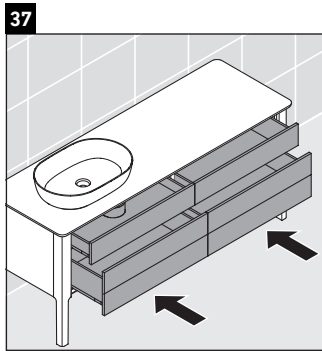

Luv

LU 9568 L

Mounting instructions

D	20 mm	25 mm
X	620 mm	615 mm
Y	570 mm	565 mm

Follow all other installation instructions!

Instructions for use

The bathroom furniture range complies with the standards and guidelines applicable at the time of delivery and is designed for use in bathrooms. Direct contact with water should be avoided, for example, when showering.

Luv

LU 9568 R

Mounting instructions

D	20 mm	25 mm
X	620 mm	615 mm
Y	570 mm	565 mm

Follow all other installation instructions!

Instructions for use

The bathroom furniture range complies with the standards and guidelines applicable at the time of delivery and is designed for use in bathrooms. Direct contact with water should be avoided, for example, when showering.