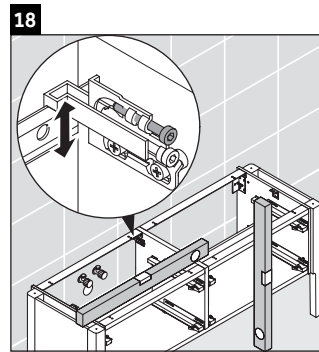

Luv

LU 9568 L

Mounting instructions

D	20 mm	25 mm
X	620 mm	615 mm
Y	570 mm	565 mm

Follow all other installation instructions!

Instructions for use

The bathroom furniture range complies with the standards and guidelines applicable at the time of delivery and is designed for use in bathrooms. Direct contact with water should be avoided, for example, when showering.

Luv

LU 9568 R

Mounting instructions

D	20 mm	25 mm
X	620 mm	615 mm
Y	570 mm	565 mm

Follow all other installation instructions!

Instructions for use

The bathroom furniture range complies with the standards and guidelines applicable at the time of delivery and is designed for use in bathrooms. Direct contact with water should be avoided, for example, when showering.