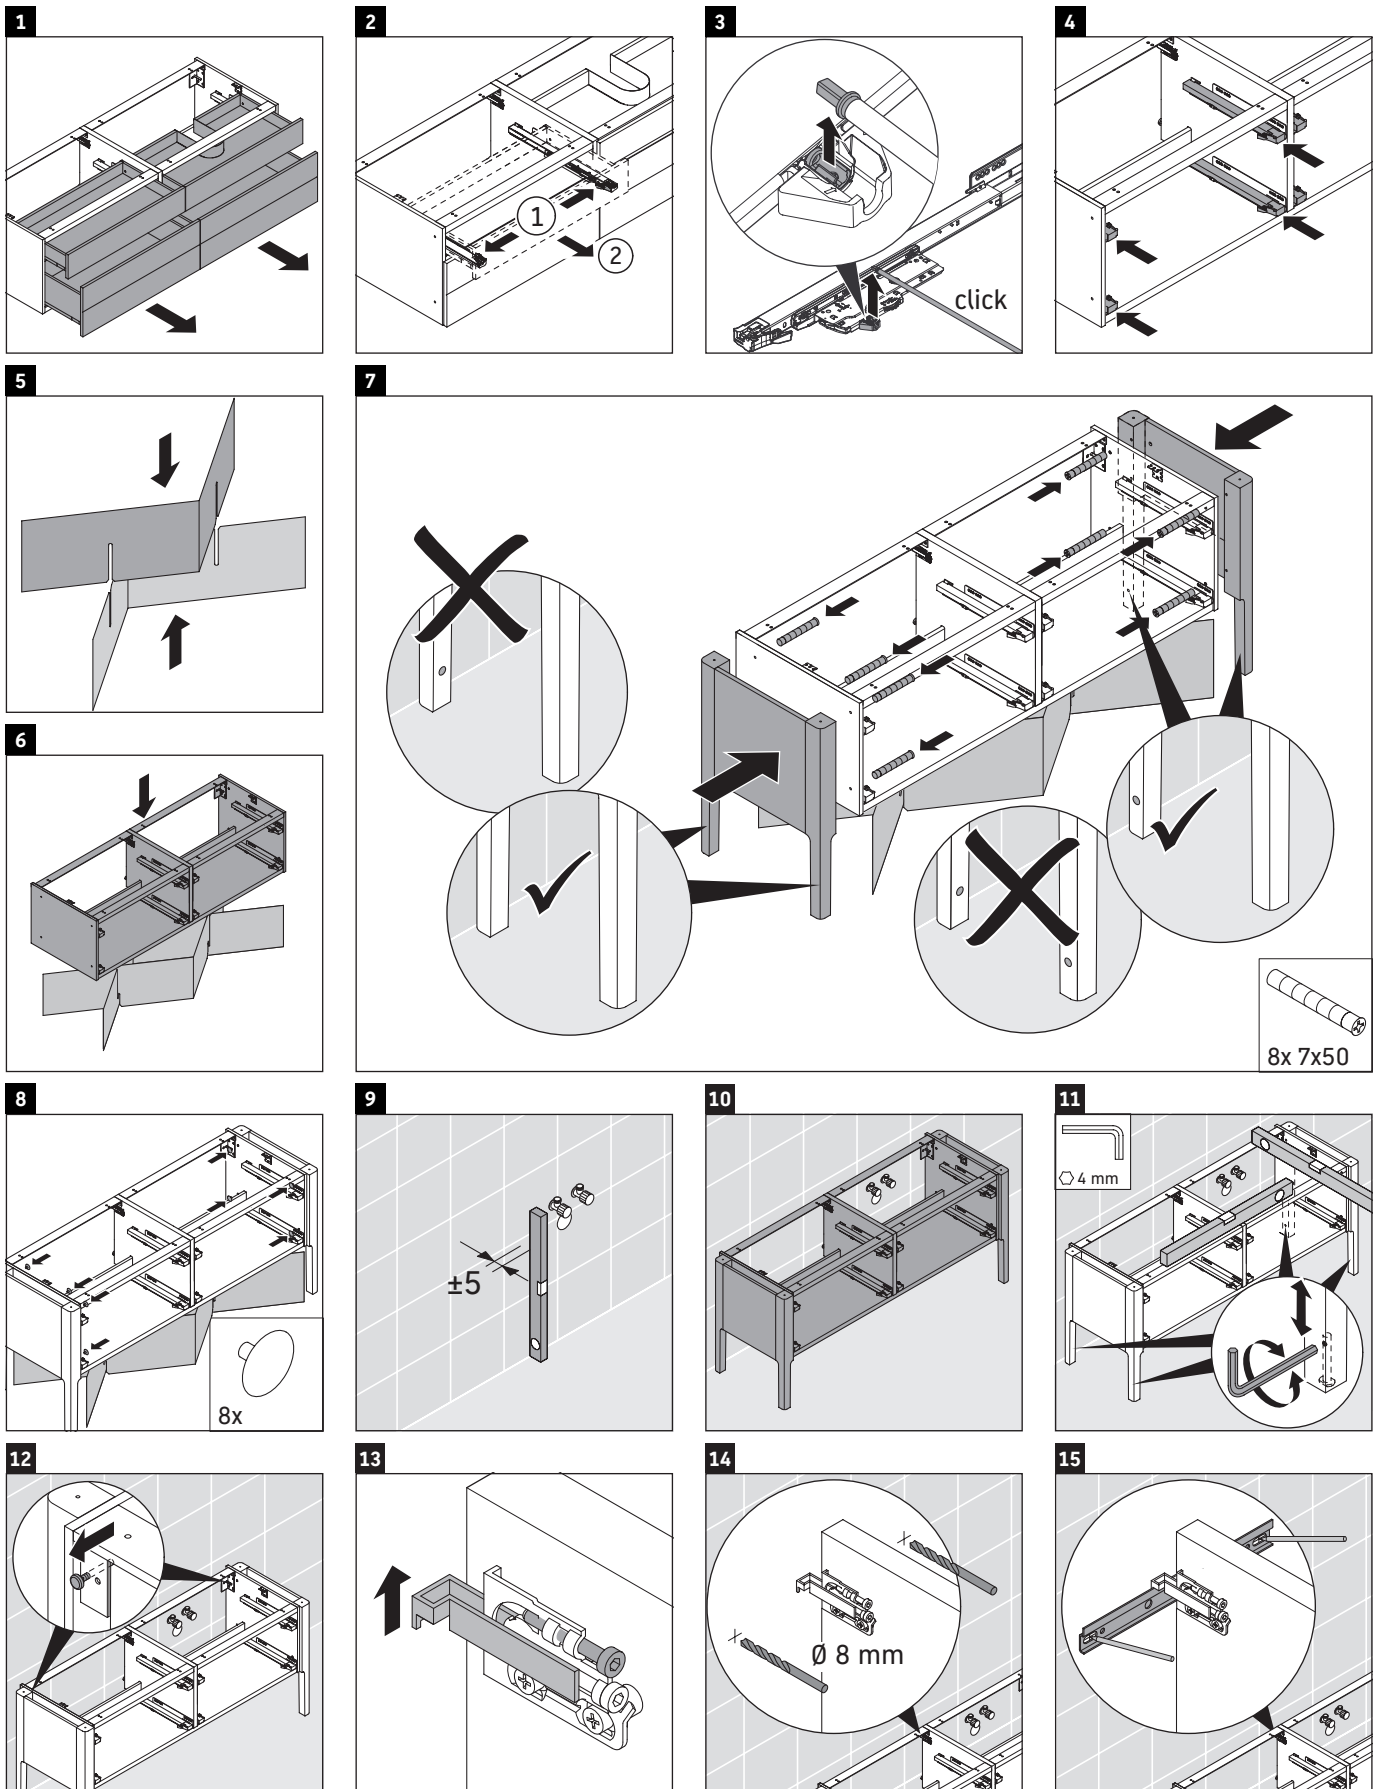

Duravit AG, Werderstr. 36, 78132 Hornberg, Germany, Phone +49 78 33 700, Fax +49 78 33 70 289, info@duravit.de, www.duravit.de