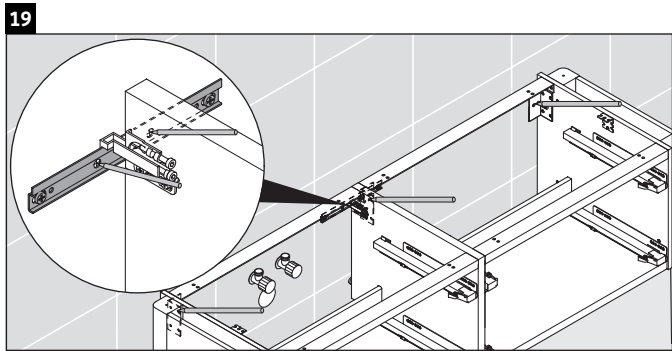

Luv

LU 9568 L

Mounting instructions

D	20 mm	25 mm
X	620 mm	615 mm
Y	570 mm	565 mm

Follow all other installation instructions!

Instructions for use

The bathroom furniture range complies with the standards and guidelines applicable at the time of delivery and is designed for use in bathrooms. Direct contact with water should be avoided, for example, when showering.

Luv

LU 9568 R

Mounting instructions

D	20 mm	25 mm
X	620 mm	615 mm
Y	570 mm	565 mm

Follow all other installation instructions!

Instructions for use

The bathroom furniture range complies with the standards and guidelines applicable at the time of delivery and is designed for use in bathrooms. Direct contact with water should be avoided, for example, when showering.