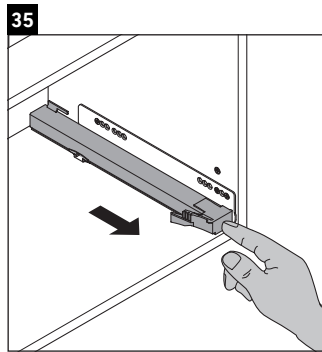

Luv

LU 9568 L

Mounting instructions

D	20 mm	25 mm
X	620 mm	615 mm
Y	570 mm	565 mm

Follow all other installation instructions!

Instructions for use

The bathroom furniture range complies with the standards and guidelines applicable at the time of delivery and is designed for use in bathrooms. Direct contact with water should be avoided, for example, when showering.

Luv

LU 9568 R

Mounting instructions

D	20 mm	25 mm
X	620 mm	615 mm
Y	570 mm	565 mm

Follow all other installation instructions!

Instructions for use

The bathroom furniture range complies with the standards and guidelines applicable at the time of delivery and is designed for use in bathrooms. Direct contact with water should be avoided, for example, when showering.