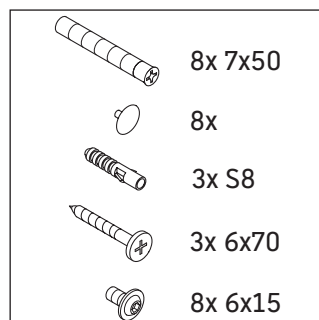

Luv

LU 9568 L

Mounting instructions

D	20 mm	25 mm
X	620 mm	615 mm
Y	570 mm	565 mm

Follow all other installation instructions!

Instructions for use

The bathroom furniture range complies with the standards and guidelines applicable at the time of delivery and is designed for use in bathrooms. Direct contact with water should be avoided, for example, when showering.

Luv

LU 9568 R

Mounting instructions

D	20 mm	25 mm
X	620 mm	615 mm
Y	570 mm	565 mm

Follow all other installation instructions!

Instructions for use

The bathroom furniture range complies with the standards and guidelines applicable at the time of delivery and is designed for use in bathrooms. Direct contact with water should be avoided, for example, when showering.