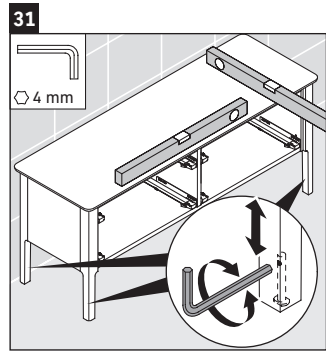

Luv

LU 9568 L

Mounting instructions

D	20 mm	25 mm
X	620 mm	615 mm
Y	570 mm	565 mm

Follow all other installation instructions!

Instructions for use

The bathroom furniture range complies with the standards and guidelines applicable at the time of delivery and is designed for use in bathrooms. Direct contact with water should be avoided, for example, when showering.

Luv

LU 9568 R

Mounting instructions

D	20 mm	25 mm
X	620 mm	615 mm
Y	570 mm	565 mm

Follow all other installation instructions!

Instructions for use

The bathroom furniture range complies with the standards and guidelines applicable at the time of delivery and is designed for use in bathrooms. Direct contact with water should be avoided, for example, when showering.