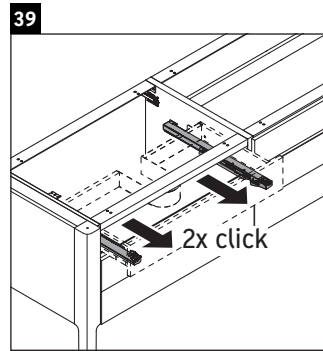

Luv

LU 9568 L

Mounting instructions

D	20 mm	25 mm
X	620 mm	615 mm
Y	570 mm	565 mm

Follow all other installation instructions!

Instructions for use

The bathroom furniture range complies with the standards and guidelines applicable at the time of delivery and is designed for use in bathrooms. Direct contact with water should be avoided, for example, when showering.

Luv

LU 9568 R

Mounting instructions

D	20 mm	25 mm
X	620 mm	615 mm
Y	570 mm	565 mm

Follow all other installation instructions!

Instructions for use

The bathroom furniture range complies with the standards and guidelines applicable at the time of delivery and is designed for use in bathrooms. Direct contact with water should be avoided, for example, when showering.