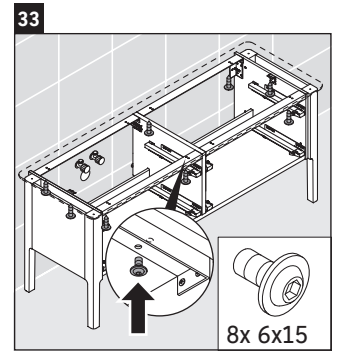

Luv

LU 9568 L

Mounting instructions

D	20 mm	25 mm
X	620 mm	615 mm
Y	570 mm	565 mm

Follow all other installation instructions!

Instructions for use

The bathroom furniture range complies with the standards and guidelines applicable at the time of delivery and is designed for use in bathrooms. Direct contact with water should be avoided, for example, when showering.

Luv

LU 9568 R

Mounting instructions

D	20 mm	25 mm
X	620 mm	615 mm
Y	570 mm	565 mm

Follow all other installation instructions!

Instructions for use

The bathroom furniture range complies with the standards and guidelines applicable at the time of delivery and is designed for use in bathrooms. Direct contact with water should be avoided, for example, when showering.