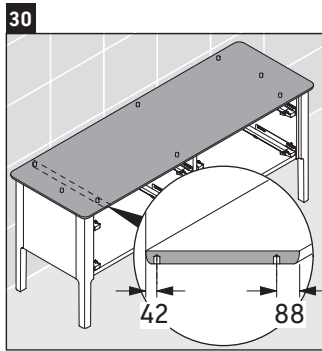

Luv

LU 9568 L

Mounting instructions

D	20 mm	25 mm
X	620 mm	615 mm
Y	570 mm	565 mm

Follow all other installation instructions!

Instructions for use

The bathroom furniture range complies with the standards and guidelines applicable at the time of delivery and is designed for use in bathrooms. Direct contact with water should be avoided, for example, when showering.

Luv

LU 9568 R

Mounting instructions

D	20 mm	25 mm
X	620 mm	615 mm
Y	570 mm	565 mm

Follow all other installation instructions!

Instructions for use

The bathroom furniture range complies with the standards and guidelines applicable at the time of delivery and is designed for use in bathrooms. Direct contact with water should be avoided, for example, when showering.