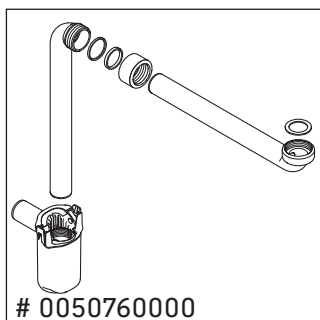

Luv

LU 9568 L

Mounting instructions

D	20 mm	25 mm
X	620 mm	615 mm
Y	570 mm	565 mm

Follow all other installation instructions!

Instructions for use

The bathroom furniture range complies with the standards and guidelines applicable at the time of delivery and is designed for use in bathrooms. Direct contact with water should be avoided, for example, when showering.

Luv

LU 9568 R

Mounting instructions

D	20 mm	25 mm
X	620 mm	615 mm
Y	570 mm	565 mm

Follow all other installation instructions!

Instructions for use

The bathroom furniture range complies with the standards and guidelines applicable at the time of delivery and is designed for use in bathrooms. Direct contact with water should be avoided, for example, when showering.