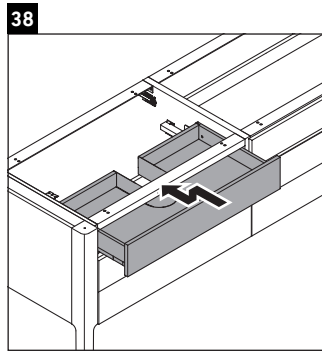

Luv

LU 9568 L

Mounting instructions

D	20 mm	25 mm
X	620 mm	615 mm
Y	570 mm	565 mm

Follow all other installation instructions!

Instructions for use

The bathroom furniture range complies with the standards and guidelines applicable at the time of delivery and is designed for use in bathrooms. Direct contact with water should be avoided, for example, when showering.

Luv

LU 9568 R

Mounting instructions

D	20 mm	25 mm
X	620 mm	615 mm
Y	570 mm	565 mm

Follow all other installation instructions!

Instructions for use

The bathroom furniture range complies with the standards and guidelines applicable at the time of delivery and is designed for use in bathrooms. Direct contact with water should be avoided, for example, when showering.