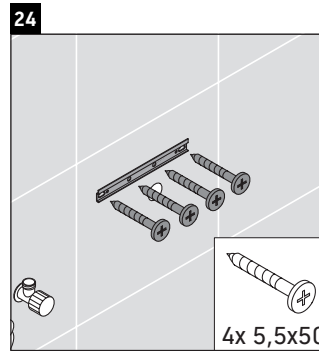

Luv

LU 9568 L

Mounting instructions

D	20 mm	25 mm
X	620 mm	615 mm
Y	570 mm	565 mm

Follow all other installation instructions!

Instructions for use

The bathroom furniture range complies with the standards and guidelines applicable at the time of delivery and is designed for use in bathrooms. Direct contact with water should be avoided, for example, when showering.

Luv

LU 9568 R

Mounting instructions

D	20 mm	25 mm
X	620 mm	615 mm
Y	570 mm	565 mm

Follow all other installation instructions!

Instructions for use

The bathroom furniture range complies with the standards and guidelines applicable at the time of delivery and is designed for use in bathrooms. Direct contact with water should be avoided, for example, when showering.