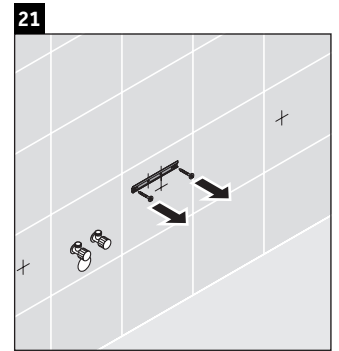

Luv

LU 9568 L

Mounting instructions

D	20 mm	25 mm
X	620 mm	615 mm
Y	570 mm	565 mm

Follow all other installation instructions!

Instructions for use

The bathroom furniture range complies with the standards and guidelines applicable at the time of delivery and is designed for use in bathrooms. Direct contact with water should be avoided, for example, when showering.

Luv

LU 9568 R

Mounting instructions

D	20 mm	25 mm
X	620 mm	615 mm
Y	570 mm	565 mm

Follow all other installation instructions!

Instructions for use

The bathroom furniture range complies with the standards and guidelines applicable at the time of delivery and is designed for use in bathrooms. Direct contact with water should be avoided, for example, when showering.