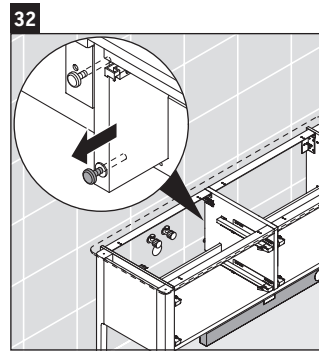

Luv

LU 9568 L

Mounting instructions

D	20 mm	25 mm
X	620 mm	615 mm
Y	570 mm	565 mm

Follow all other installation instructions!

Instructions for use

The bathroom furniture range complies with the standards and guidelines applicable at the time of delivery and is designed for use in bathrooms. Direct contact with water should be avoided, for example, when showering.

Luv

LU 9568 R

Mounting instructions

D	20 mm	25 mm
X	620 mm	615 mm
Y	570 mm	565 mm

Follow all other installation instructions!

Instructions for use

The bathroom furniture range complies with the standards and guidelines applicable at the time of delivery and is designed for use in bathrooms. Direct contact with water should be avoided, for example, when showering.