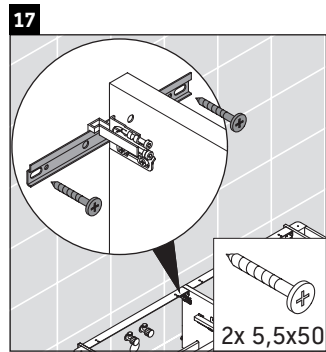

Luv

LU 9568 L

Mounting instructions

D	20 mm	25 mm
X	620 mm	615 mm
Y	570 mm	565 mm

Follow all other installation instructions!

Instructions for use

The bathroom furniture range complies with the standards and guidelines applicable at the time of delivery and is designed for use in bathrooms. Direct contact with water should be avoided, for example, when showering.

Luv

LU 9568 R

Mounting instructions

D	20 mm	25 mm
X	620 mm	615 mm
Y	570 mm	565 mm

Follow all other installation instructions!

Instructions for use

The bathroom furniture range complies with the standards and guidelines applicable at the time of delivery and is designed for use in bathrooms. Direct contact with water should be avoided, for example, when showering.