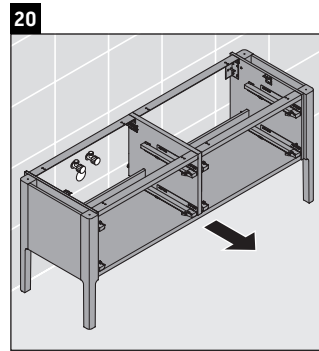

Luv

LU 9568 L

Mounting instructions

D	20 mm	25 mm
X	620 mm	615 mm
Y	570 mm	565 mm

Follow all other installation instructions!

Instructions for use

The bathroom furniture range complies with the standards and guidelines applicable at the time of delivery and is designed for use in bathrooms. Direct contact with water should be avoided, for example, when showering.

Luv

LU 9568 R

Mounting instructions

D	20 mm	25 mm
X	620 mm	615 mm
Y	570 mm	565 mm

Follow all other installation instructions!

Instructions for use

The bathroom furniture range complies with the standards and guidelines applicable at the time of delivery and is designed for use in bathrooms. Direct contact with water should be avoided, for example, when showering.