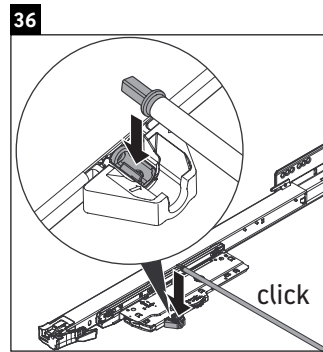

Luv

LU 9568 L

Mounting instructions

D	20 mm	25 mm
X	620 mm	615 mm
Y	570 mm	565 mm

Follow all other installation instructions!

Instructions for use

The bathroom furniture range complies with the standards and guidelines applicable at the time of delivery and is designed for use in bathrooms. Direct contact with water should be avoided, for example, when showering.

Luv

LU 9568 R

Mounting instructions

D	20 mm	25 mm
X	620 mm	615 mm
Y	570 mm	565 mm

Follow all other installation instructions!

Instructions for use

The bathroom furniture range complies with the standards and guidelines applicable at the time of delivery and is designed for use in bathrooms. Direct contact with water should be avoided, for example, when showering.