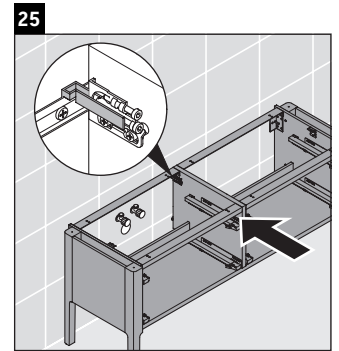

Luv

LU 9568 L

Mounting instructions

D	20 mm	25 mm
X	620 mm	615 mm
Y	570 mm	565 mm

Follow all other installation instructions!

Instructions for use

The bathroom furniture range complies with the standards and guidelines applicable at the time of delivery and is designed for use in bathrooms. Direct contact with water should be avoided, for example, when showering.

Luv

LU 9568 R

Mounting instructions

D	20 mm	25 mm
X	620 mm	615 mm
Y	570 mm	565 mm

Follow all other installation instructions!

Instructions for use

The bathroom furniture range complies with the standards and guidelines applicable at the time of delivery and is designed for use in bathrooms. Direct contact with water should be avoided, for example, when showering.