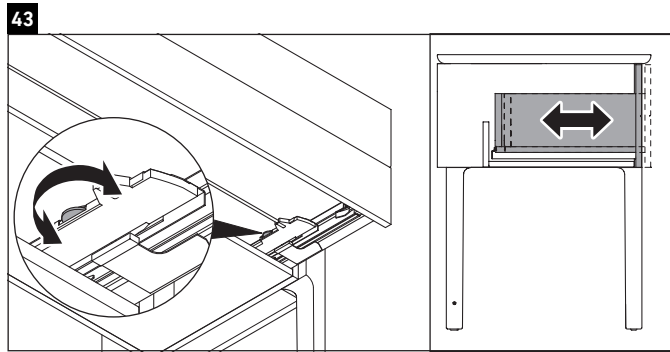

Luv

LU 9568 L

Mounting instructions

D	20 mm	25 mm
X	620 mm	615 mm
Y	570 mm	565 mm

Follow all other installation instructions!

Instructions for use

The bathroom furniture range complies with the standards and guidelines applicable at the time of delivery and is designed for use in bathrooms. Direct contact with water should be avoided, for example, when showering.

Luv

LU 9568 R

Mounting instructions

D	20 mm	25 mm
X	620 mm	615 mm
Y	570 mm	565 mm

Follow all other installation instructions!

Instructions for use

The bathroom furniture range complies with the standards and guidelines applicable at the time of delivery and is designed for use in bathrooms. Direct contact with water should be avoided, for example, when showering.