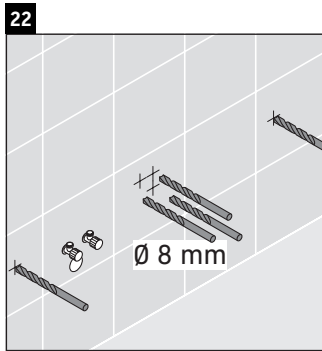

Luv

LU 9568 L

Mounting instructions

D	20 mm	25 mm
X	620 mm	615 mm
Y	570 mm	565 mm

Follow all other installation instructions!

Instructions for use

The bathroom furniture range complies with the standards and guidelines applicable at the time of delivery and is designed for use in bathrooms. Direct contact with water should be avoided, for example, when showering.

Luv

LU 9568 R

Mounting instructions

D	20 mm	25 mm
X	620 mm	615 mm
Y	570 mm	565 mm

Follow all other installation instructions!

Instructions for use

The bathroom furniture range complies with the standards and guidelines applicable at the time of delivery and is designed for use in bathrooms. Direct contact with water should be avoided, for example, when showering.