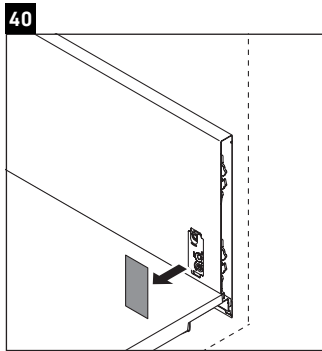

Luv

LU 9568 L

Mounting instructions

D	20 mm	25 mm
X	620 mm	615 mm
Y	570 mm	565 mm

Follow all other installation instructions!

Instructions for use

The bathroom furniture range complies with the standards and guidelines applicable at the time of delivery and is designed for use in bathrooms. Direct contact with water should be avoided, for example, when showering.

Luv

LU 9568 R

Mounting instructions

D	20 mm	25 mm
X	620 mm	615 mm
Y	570 mm	565 mm

Follow all other installation instructions!

Instructions for use

The bathroom furniture range complies with the standards and guidelines applicable at the time of delivery and is designed for use in bathrooms. Direct contact with water should be avoided, for example, when showering.