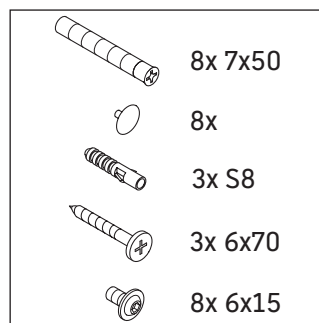

Luv

LU 9563 L

Mounting instructions

D	20 mm	25 mm
X	620 mm	615 mm
Y	570 mm	565 mm

Follow all other installation instructions!

Instructions for use

The bathroom furniture range complies with the standards and guidelines applicable at the time of delivery and is designed for use in bathrooms. Direct contact with water should be avoided, for example, when showering.

We reserve the right to make technical improvements and design modifications to the products illustrated.

Luv

LU 9563 R

Mounting instructions

D	20 mm	25 mm
X	620 mm	615 mm
Y	570 mm	565 mm

Follow all other installation instructions!