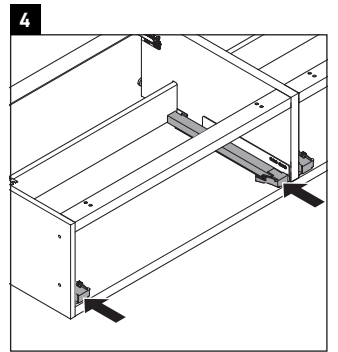

Luv

LU 9563 L

Mounting instructions

D	20 mm	25 mm
X	620 mm	615 mm
Y	570 mm	565 mm

Follow all other installation instructions!

Instructions for use

The bathroom furniture range complies with the standards and guidelines applicable at the time of delivery and is designed for use in bathrooms. Direct contact with water should be avoided, for example, when showering.

We reserve the right to make technical improvements and design modifications to the products illustrated.

Luv

LU 9563 R

Mounting instructions

D	20 mm	25 mm
X	620 mm	615 mm
Y	570 mm	565 mm

Follow all other installation instructions!