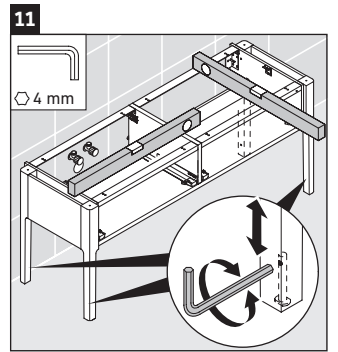

Luv

LU 9563 L

Mounting instructions

D	20 mm	25 mm
X	620 mm	615 mm
Y	570 mm	565 mm

Follow all other installation instructions!

Instructions for use

The bathroom furniture range complies with the standards and guidelines applicable at the time of delivery and is designed for use in bathrooms. Direct contact with water should be avoided, for example, when showering.

We reserve the right to make technical improvements and design modifications to the products illustrated.

Luv

LU 9563 R

Mounting instructions

D	20 mm	25 mm
X	620 mm	615 mm
Y	570 mm	565 mm

Follow all other installation instructions!