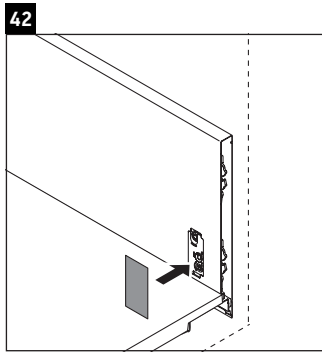

Luv

LU 9563 L

Mounting instructions

D	20 mm	25 mm
X	620 mm	615 mm
Y	570 mm	565 mm

Follow all other installation instructions!

Instructions for use

The bathroom furniture range complies with the standards and guidelines applicable at the time of delivery and is designed for use in bathrooms. Direct contact with water should be avoided, for example, when showering.

We reserve the right to make technical improvements and design modifications to the products illustrated.

Luv

LU 9563 R

Mounting instructions

D	20 mm	25 mm
X	620 mm	615 mm
Y	570 mm	565 mm

Follow all other installation instructions!