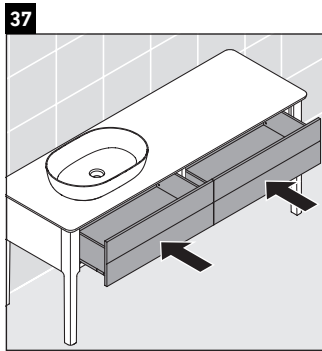

Luv

LU 9563 L

Mounting instructions

D	20 mm	25 mm
X	620 mm	615 mm
Y	570 mm	565 mm

Follow all other installation instructions!

Instructions for use

The bathroom furniture range complies with the standards and guidelines applicable at the time of delivery and is designed for use in bathrooms. Direct contact with water should be avoided, for example, when showering.

We reserve the right to make technical improvements and design modifications to the products illustrated.

Luv

LU 9563 R

Mounting instructions

D	20 mm	25 mm
X	620 mm	615 mm
Y	570 mm	565 mm

Follow all other installation instructions!