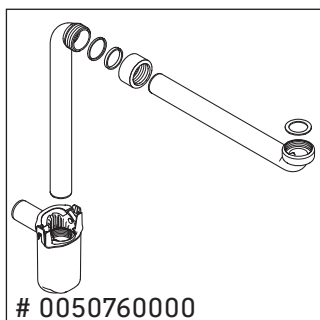

Luv

LU 9563 L

Mounting instructions

D	20 mm	25 mm
X	620 mm	615 mm
Y	570 mm	565 mm

Follow all other installation instructions!

Instructions for use

The bathroom furniture range complies with the standards and guidelines applicable at the time of delivery and is designed for use in bathrooms. Direct contact with water should be avoided, for example, when showering.

We reserve the right to make technical improvements and design modifications to the products illustrated.

Luv

LU 9563 R

Mounting instructions

D	20 mm	25 mm
X	620 mm	615 mm
Y	570 mm	565 mm

Follow all other installation instructions!