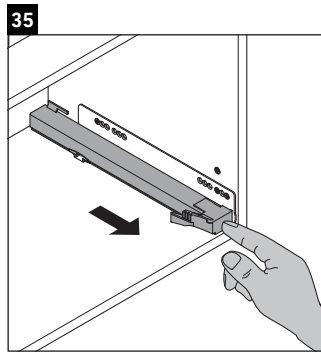

Luv

LU 9563 L

Mounting instructions

D	20 mm	25 mm
X	620 mm	615 mm
Y	570 mm	565 mm

Follow all other installation instructions!

Instructions for use

The bathroom furniture range complies with the standards and guidelines applicable at the time of delivery and is designed for use in bathrooms. Direct contact with water should be avoided, for example, when showering.

We reserve the right to make technical improvements and design modifications to the products illustrated.

Luv

LU 9563 R

Mounting instructions

D	20 mm	25 mm
X	620 mm	615 mm
Y	570 mm	565 mm

Follow all other installation instructions!