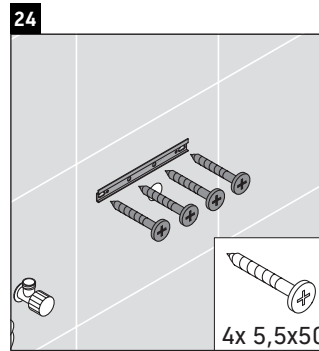

Luv

LU 9563 L

Mounting instructions

D	20 mm	25 mm
X	620 mm	615 mm
Y	570 mm	565 mm

Follow all other installation instructions!

Instructions for use

The bathroom furniture range complies with the standards and guidelines applicable at the time of delivery and is designed for use in bathrooms. Direct contact with water should be avoided, for example, when showering.

We reserve the right to make technical improvements and design modifications to the products illustrated.

Luv

LU 9563 R

Mounting instructions

D	20 mm	25 mm
X	620 mm	615 mm
Y	570 mm	565 mm

Follow all other installation instructions!