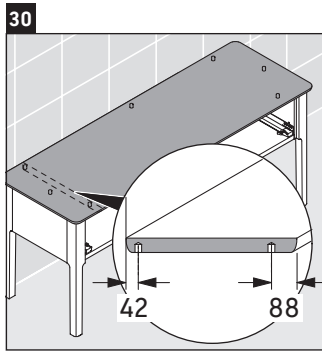

Luv

LU 9563 L

Mounting instructions

D	20 mm	25 mm
X	620 mm	615 mm
Y	570 mm	565 mm

Follow all other installation instructions!

Instructions for use

The bathroom furniture range complies with the standards and guidelines applicable at the time of delivery and is designed for use in bathrooms. Direct contact with water should be avoided, for example, when showering.

We reserve the right to make technical improvements and design modifications to the products illustrated.

Luv

LU 9563 R

Mounting instructions

D	20 mm	25 mm
X	620 mm	615 mm
Y	570 mm	565 mm

Follow all other installation instructions!