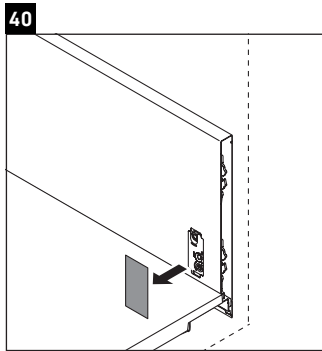

Luv

LU 9563 L

Mounting instructions

D	20 mm	25 mm
X	620 mm	615 mm
Y	570 mm	565 mm

Follow all other installation instructions!

Instructions for use

The bathroom furniture range complies with the standards and guidelines applicable at the time of delivery and is designed for use in bathrooms. Direct contact with water should be avoided, for example, when showering.

We reserve the right to make technical improvements and design modifications to the products illustrated.

Luv

LU 9563 R

Mounting instructions

D	20 mm	25 mm
X	620 mm	615 mm
Y	570 mm	565 mm

Follow all other installation instructions!