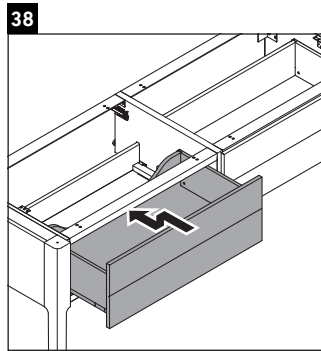

Luv

LU 9563 L

Mounting instructions

D	20 mm	25 mm
X	620 mm	615 mm
Y	570 mm	565 mm

Follow all other installation instructions!

Instructions for use

The bathroom furniture range complies with the standards and guidelines applicable at the time of delivery and is designed for use in bathrooms. Direct contact with water should be avoided, for example, when showering.

We reserve the right to make technical improvements and design modifications to the products illustrated.

Luv

LU 9563 R

Mounting instructions

D	20 mm	25 mm
X	620 mm	615 mm
Y	570 mm	565 mm

Follow all other installation instructions!