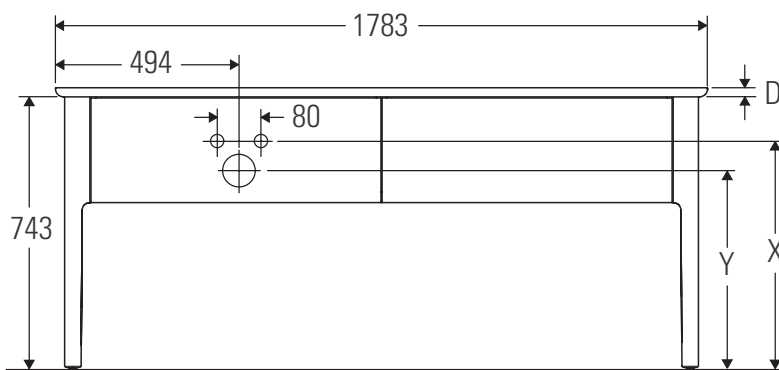

Luv

LU 9563 L

Mounting instructions

D	20 mm	25 mm
X	620 mm	615 mm
Y	570 mm	565 mm

Follow all other installation instructions!

Instructions for use

The bathroom furniture range complies with the standards and guidelines applicable at the time of delivery and is designed for use in bathrooms. Direct contact with water should be avoided, for example, when showering.

We reserve the right to make technical improvements and design modifications to the products illustrated.

Luv

LU 9563 R

Mounting instructions

D	20 mm	25 mm
X	620 mm	615 mm
Y	570 mm	565 mm

Follow all other installation instructions!