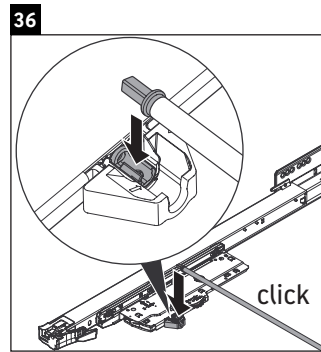

Luv

LU 9563 L

Mounting instructions

D	20 mm	25 mm
X	620 mm	615 mm
Y	570 mm	565 mm

Follow all other installation instructions!

Instructions for use

The bathroom furniture range complies with the standards and guidelines applicable at the time of delivery and is designed for use in bathrooms. Direct contact with water should be avoided, for example, when showering.

We reserve the right to make technical improvements and design modifications to the products illustrated.

Luv

LU 9563 R

Mounting instructions

D	20 mm	25 mm
X	620 mm	615 mm
Y	570 mm	565 mm

Follow all other installation instructions!