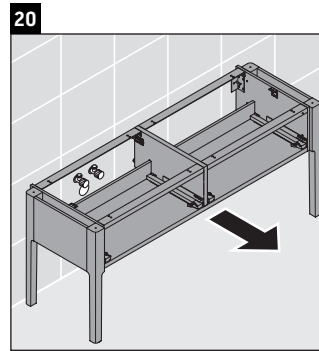

Luv

LU 9563 L

Mounting instructions

D	20 mm	25 mm
X	620 mm	615 mm
Y	570 mm	565 mm

Follow all other installation instructions!

Instructions for use

The bathroom furniture range complies with the standards and guidelines applicable at the time of delivery and is designed for use in bathrooms. Direct contact with water should be avoided, for example, when showering.

We reserve the right to make technical improvements and design modifications to the products illustrated.

Luv

LU 9563 R

Mounting instructions

D	20 mm	25 mm
X	620 mm	615 mm
Y	570 mm	565 mm

Follow all other installation instructions!