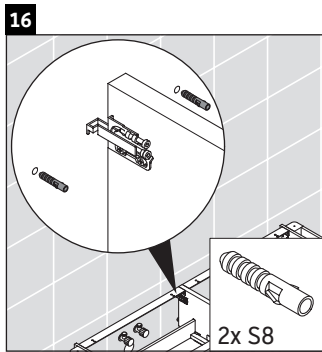

Luv

LU 9563 L

Mounting instructions

D	20 mm	25 mm
X	620 mm	615 mm
Y	570 mm	565 mm

Follow all other installation instructions!

Instructions for use

The bathroom furniture range complies with the standards and guidelines applicable at the time of delivery and is designed for use in bathrooms. Direct contact with water should be avoided, for example, when showering.

We reserve the right to make technical improvements and design modifications to the products illustrated.

Luv

LU 9563 R

Mounting instructions

D	20 mm	25 mm
X	620 mm	615 mm
Y	570 mm	565 mm

Follow all other installation instructions!