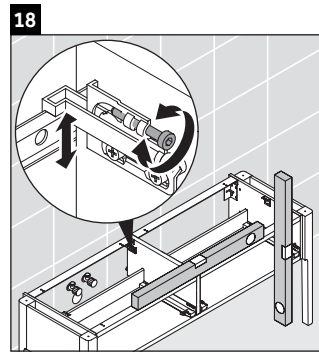

Luv

LU 9563 L

Mounting instructions

D	20 mm	25 mm
X	620 mm	615 mm
Y	570 mm	565 mm

Follow all other installation instructions!

Instructions for use

The bathroom furniture range complies with the standards and guidelines applicable at the time of delivery and is designed for use in bathrooms. Direct contact with water should be avoided, for example, when showering.

We reserve the right to make technical improvements and design modifications to the products illustrated.

Luv

LU 9563 R

Mounting instructions

D	20 mm	25 mm
X	620 mm	615 mm
Y	570 mm	565 mm

Follow all other installation instructions!