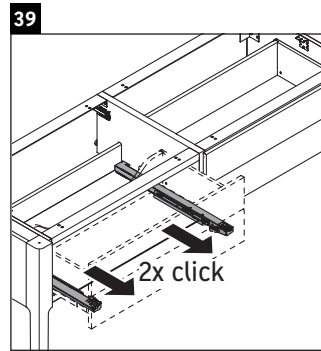

Luv

LU 9563 L

Mounting instructions

D	20 mm	25 mm
X	620 mm	615 mm
Y	570 mm	565 mm

Follow all other installation instructions!

Instructions for use

The bathroom furniture range complies with the standards and guidelines applicable at the time of delivery and is designed for use in bathrooms. Direct contact with water should be avoided, for example, when showering.

We reserve the right to make technical improvements and design modifications to the products illustrated.

Luv

LU 9563 R

Mounting instructions

D	20 mm	25 mm
X	620 mm	615 mm
Y	570 mm	565 mm

Follow all other installation instructions!