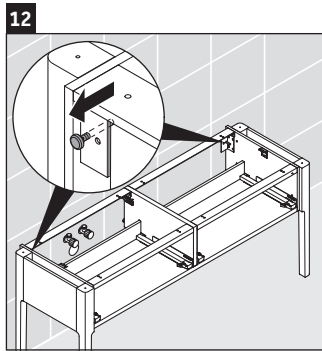

Luv

LU 9563 L

Mounting instructions

D	20 mm	25 mm
X	620 mm	615 mm
Y	570 mm	565 mm

Follow all other installation instructions!

Instructions for use

The bathroom furniture range complies with the standards and guidelines applicable at the time of delivery and is designed for use in bathrooms. Direct contact with water should be avoided, for example, when showering.

We reserve the right to make technical improvements and design modifications to the products illustrated.

Luv

LU 9563 R

Mounting instructions

D	20 mm	25 mm
X	620 mm	615 mm
Y	570 mm	565 mm

Follow all other installation instructions!