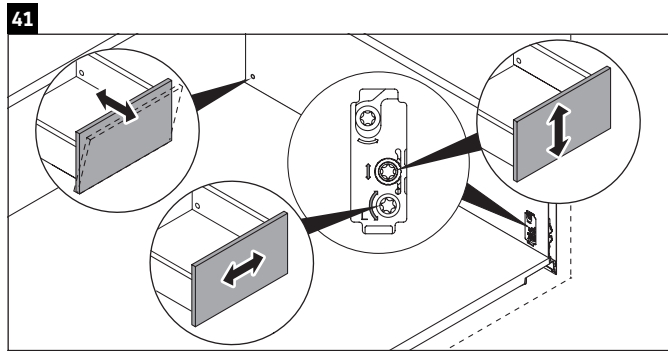

Luv

LU 9563 L

Mounting instructions

D	20 mm	25 mm
X	620 mm	615 mm
Y	570 mm	565 mm

Follow all other installation instructions!

Instructions for use

The bathroom furniture range complies with the standards and guidelines applicable at the time of delivery and is designed for use in bathrooms. Direct contact with water should be avoided, for example, when showering.

We reserve the right to make technical improvements and design modifications to the products illustrated.

Luv

LU 9563 R

Mounting instructions

D	20 mm	25 mm
X	620 mm	615 mm
Y	570 mm	565 mm

Follow all other installation instructions!