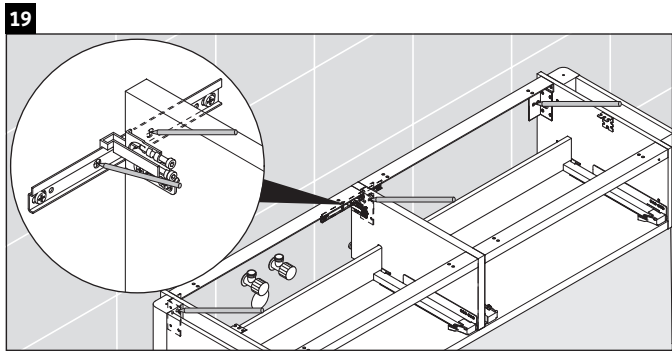

Luv

LU 9563 L

Mounting instructions

D	20 mm	25 mm
X	620 mm	615 mm
Y	570 mm	565 mm

Follow all other installation instructions!

Instructions for use

The bathroom furniture range complies with the standards and guidelines applicable at the time of delivery and is designed for use in bathrooms. Direct contact with water should be avoided, for example, when showering.

We reserve the right to make technical improvements and design modifications to the products illustrated.

Luv

LU 9563 R

Mounting instructions

D	20 mm	25 mm
X	620 mm	615 mm
Y	570 mm	565 mm

Follow all other installation instructions!