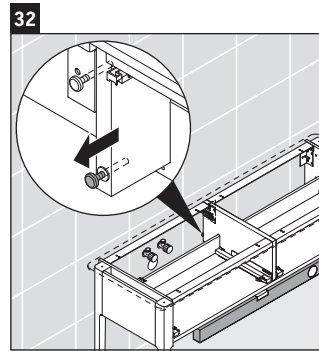

Luv

LU 9563 L

Mounting instructions

D	20 mm	25 mm
X	620 mm	615 mm
Y	570 mm	565 mm

Follow all other installation instructions!

Instructions for use

The bathroom furniture range complies with the standards and guidelines applicable at the time of delivery and is designed for use in bathrooms. Direct contact with water should be avoided, for example, when showering.

We reserve the right to make technical improvements and design modifications to the products illustrated.

Luv

LU 9563 R

Mounting instructions

D	20 mm	25 mm
X	620 mm	615 mm
Y	570 mm	565 mm

Follow all other installation instructions!