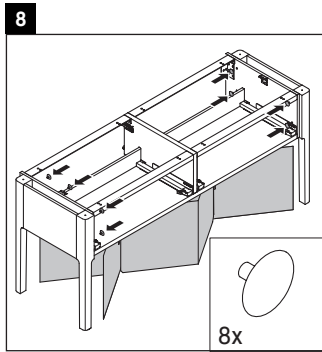

Luv

LU 9563 L

Mounting instructions

D	20 mm	25 mm
X	620 mm	615 mm
Y	570 mm	565 mm

Follow all other installation instructions!

Instructions for use

The bathroom furniture range complies with the standards and guidelines applicable at the time of delivery and is designed for use in bathrooms. Direct contact with water should be avoided, for example, when showering.

We reserve the right to make technical improvements and design modifications to the products illustrated.

Luv

LU 9563 R

Mounting instructions

D	20 mm	25 mm
X	620 mm	615 mm
Y	570 mm	565 mm

Follow all other installation instructions!