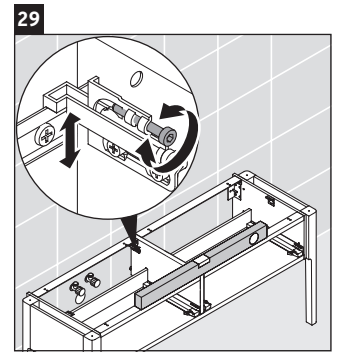

Luv

LU 9563 L

Mounting instructions

D	20 mm	25 mm
X	620 mm	615 mm
Y	570 mm	565 mm

Follow all other installation instructions!

Instructions for use

The bathroom furniture range complies with the standards and guidelines applicable at the time of delivery and is designed for use in bathrooms. Direct contact with water should be avoided, for example, when showering.

We reserve the right to make technical improvements and design modifications to the products illustrated.

Luv

LU 9563 R

Mounting instructions

D	20 mm	25 mm
X	620 mm	615 mm
Y	570 mm	565 mm

Follow all other installation instructions!