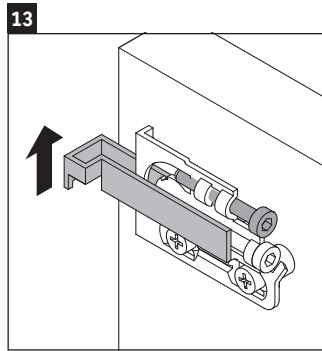

Luv

LU 9563 L

Mounting instructions

D	20 mm	25 mm
X	620 mm	615 mm
Y	570 mm	565 mm

Follow all other installation instructions!

Instructions for use

The bathroom furniture range complies with the standards and guidelines applicable at the time of delivery and is designed for use in bathrooms. Direct contact with water should be avoided, for example, when showering.

We reserve the right to make technical improvements and design modifications to the products illustrated.

Luv

LU 9563 R

Mounting instructions

D	20 mm	25 mm
X	620 mm	615 mm
Y	570 mm	565 mm

Follow all other installation instructions!