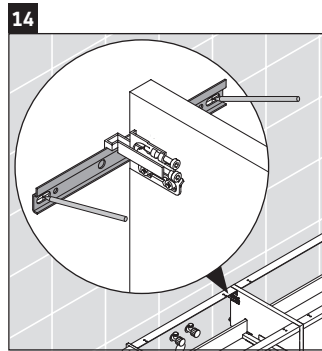

Luv

LU 9563 L

Mounting instructions

D	20 mm	25 mm
X	620 mm	615 mm
Y	570 mm	565 mm

Follow all other installation instructions!

Instructions for use

The bathroom furniture range complies with the standards and guidelines applicable at the time of delivery and is designed for use in bathrooms. Direct contact with water should be avoided, for example, when showering.

We reserve the right to make technical improvements and design modifications to the products illustrated.

Luv

LU 9563 R

Mounting instructions

D	20 mm	25 mm
X	620 mm	615 mm
Y	570 mm	565 mm

Follow all other installation instructions!