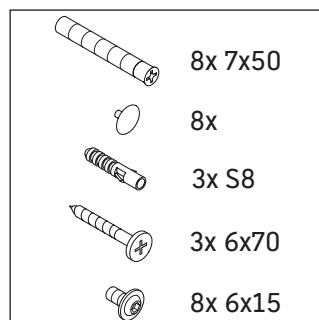

Luv

LU 9563 L

Mounting instructions

D	20 mm	25 mm
X	620 mm	615 mm
Y	570 mm	565 mm

Follow all other installation instructions!

Instructions for use

The bathroom furniture range complies with the standards and guidelines applicable at the time of delivery and is designed for use in bathrooms. Direct contact with water should be avoided, for example, when showering.

We reserve the right to make technical improvements and design modifications to the products illustrated.

Luv

LU 9563 R

Mounting instructions

D	20 mm	25 mm
X	620 mm	615 mm
Y	570 mm	565 mm

Follow all other installation instructions!