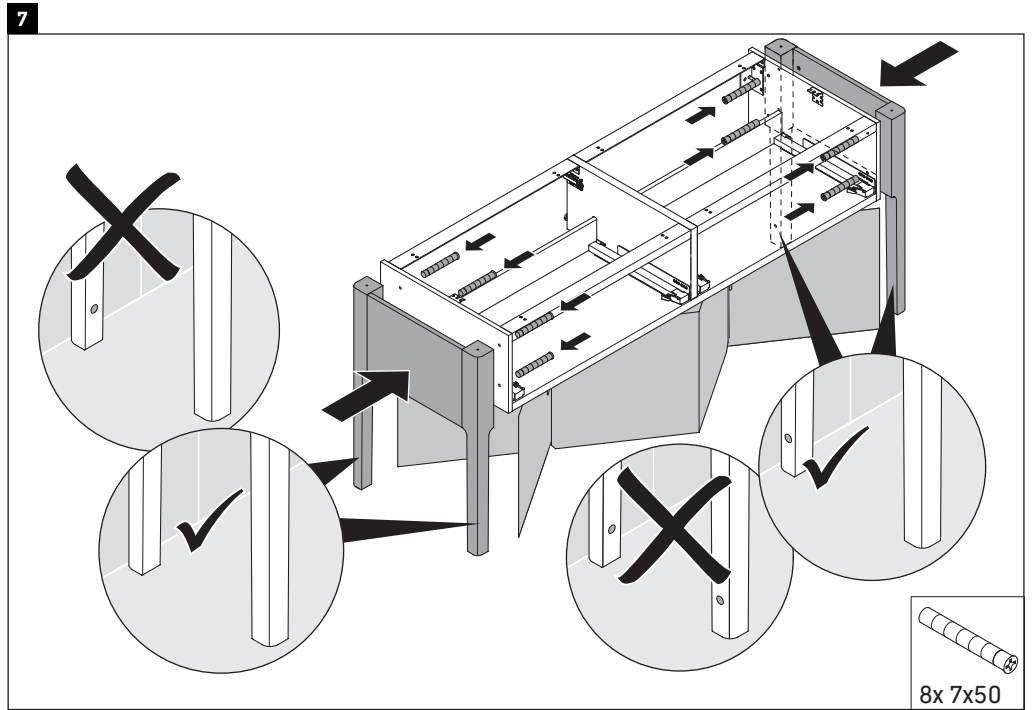

Luv

LU 9563 L

Mounting instructions

D	20 mm	25 mm
X	620 mm	615 mm
Y	570 mm	565 mm

Follow all other installation instructions!

Instructions for use

The bathroom furniture range complies with the standards and guidelines applicable at the time of delivery and is designed for use in bathrooms. Direct contact with water should be avoided, for example, when showering.

We reserve the right to make technical improvements and design modifications to the products illustrated.

Luv

LU 9563 R

Mounting instructions

D	20 mm	25 mm
X	620 mm	615 mm
Y	570 mm	565 mm

Follow all other installation instructions!