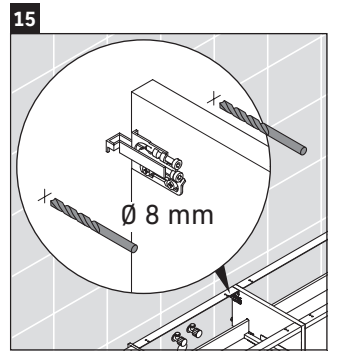

Luv

LU 9563 L

Mounting instructions

D	20 mm	25 mm
X	620 mm	615 mm
Y	570 mm	565 mm

Follow all other installation instructions!

Instructions for use

The bathroom furniture range complies with the standards and guidelines applicable at the time of delivery and is designed for use in bathrooms. Direct contact with water should be avoided, for example, when showering.

We reserve the right to make technical improvements and design modifications to the products illustrated.

Luv

LU 9563 R

Mounting instructions

D	20 mm	25 mm
X	620 mm	615 mm
Y	570 mm	565 mm

Follow all other installation instructions!