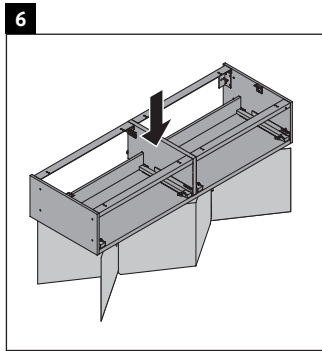

Luv

LU 9563 L

Mounting instructions

D	20 mm	25 mm
X	620 mm	615 mm
Y	570 mm	565 mm

Follow all other installation instructions!

Instructions for use

The bathroom furniture range complies with the standards and guidelines applicable at the time of delivery and is designed for use in bathrooms. Direct contact with water should be avoided, for example, when showering.

We reserve the right to make technical improvements and design modifications to the products illustrated.

Luv

LU 9563 R

Mounting instructions

D	20 mm	25 mm
X	620 mm	615 mm
Y	570 mm	565 mm

Follow all other installation instructions!