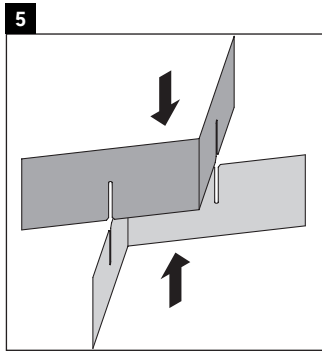

Luv

LU 9563 L

Mounting instructions

D	20 mm	25 mm
X	620 mm	615 mm
Y	570 mm	565 mm

Follow all other installation instructions!

Instructions for use

The bathroom furniture range complies with the standards and guidelines applicable at the time of delivery and is designed for use in bathrooms. Direct contact with water should be avoided, for example, when showering.

We reserve the right to make technical improvements and design modifications to the products illustrated.

Luv

LU 9563 R

Mounting instructions

D	20 mm	25 mm
X	620 mm	615 mm
Y	570 mm	565 mm

Follow all other installation instructions!