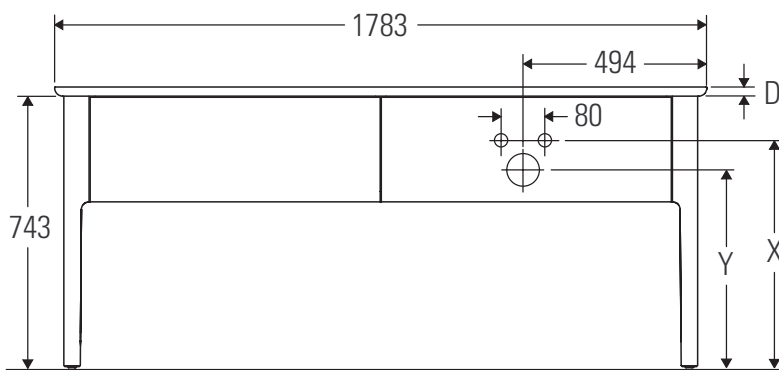

Luv

LU 9563 L

Mounting instructions

D	20 mm	25 mm
X	620 mm	615 mm
Y	570 mm	565 mm

Follow all other installation instructions!

Instructions for use

The bathroom furniture range complies with the standards and guidelines applicable at the time of delivery and is designed for use in bathrooms. Direct contact with water should be avoided, for example, when showering.

We reserve the right to make technical improvements and design modifications to the products illustrated.

Luv

LU 9563 R

Mounting instructions

D	20 mm	25 mm
X	620 mm	615 mm
Y	570 mm	565 mm

Follow all other installation instructions!