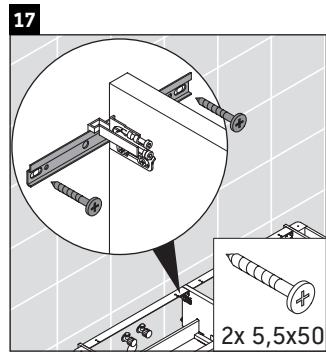

Luv

LU 9563 L

Mounting instructions

D	20 mm	25 mm
X	620 mm	615 mm
Y	570 mm	565 mm

Follow all other installation instructions!

Instructions for use

The bathroom furniture range complies with the standards and guidelines applicable at the time of delivery and is designed for use in bathrooms. Direct contact with water should be avoided, for example, when showering.

We reserve the right to make technical improvements and design modifications to the products illustrated.

Luv

LU 9563 R

Mounting instructions

D	20 mm	25 mm
X	620 mm	615 mm
Y	570 mm	565 mm

Follow all other installation instructions!