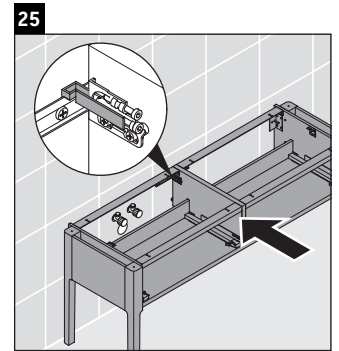

Luv

LU 9563 L

Mounting instructions

D	20 mm	25 mm
X	620 mm	615 mm
Y	570 mm	565 mm

Follow all other installation instructions!

Instructions for use

The bathroom furniture range complies with the standards and guidelines applicable at the time of delivery and is designed for use in bathrooms. Direct contact with water should be avoided, for example, when showering.

We reserve the right to make technical improvements and design modifications to the products illustrated.

Luv

LU 9563 R

Mounting instructions

D	20 mm	25 mm
X	620 mm	615 mm
Y	570 mm	565 mm

Follow all other installation instructions!