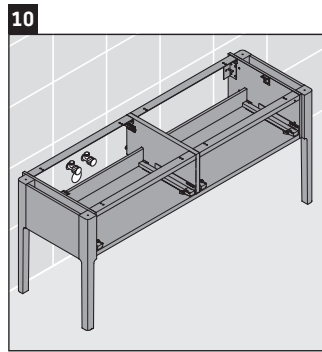

Luv

LU 9563 L

Mounting instructions

D	20 mm	25 mm
X	620 mm	615 mm
Y	570 mm	565 mm

Follow all other installation instructions!

Instructions for use

The bathroom furniture range complies with the standards and guidelines applicable at the time of delivery and is designed for use in bathrooms. Direct contact with water should be avoided, for example, when showering.

We reserve the right to make technical improvements and design modifications to the products illustrated.

Luv

LU 9563 R

Mounting instructions

D	20 mm	25 mm
X	620 mm	615 mm
Y	570 mm	565 mm

Follow all other installation instructions!