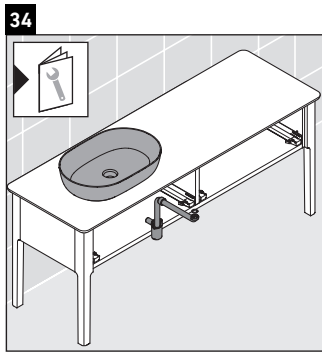

Luv

LU 9563 L

Mounting instructions

D	20 mm	25 mm
X	620 mm	615 mm
Y	570 mm	565 mm

Follow all other installation instructions!

Instructions for use

The bathroom furniture range complies with the standards and guidelines applicable at the time of delivery and is designed for use in bathrooms. Direct contact with water should be avoided, for example, when showering.

We reserve the right to make technical improvements and design modifications to the products illustrated.

Luv

LU 9563 R

Mounting instructions

D	20 mm	25 mm
X	620 mm	615 mm
Y	570 mm	565 mm

Follow all other installation instructions!