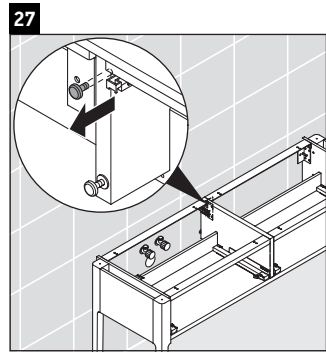

Luv

LU 9563 L

Mounting instructions

D	20 mm	25 mm
X	620 mm	615 mm
Y	570 mm	565 mm

Follow all other installation instructions!

Instructions for use

The bathroom furniture range complies with the standards and guidelines applicable at the time of delivery and is designed for use in bathrooms. Direct contact with water should be avoided, for example, when showering.

We reserve the right to make technical improvements and design modifications to the products illustrated.

Luv

LU 9563 R

Mounting instructions

D	20 mm	25 mm
X	620 mm	615 mm
Y	570 mm	565 mm

Follow all other installation instructions!