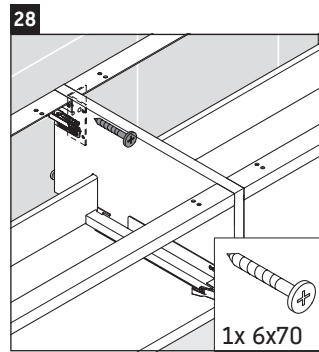

Luv

LU 9563 L

Mounting instructions

D	20 mm	25 mm
X	620 mm	615 mm
Y	570 mm	565 mm

Follow all other installation instructions!

Instructions for use

The bathroom furniture range complies with the standards and guidelines applicable at the time of delivery and is designed for use in bathrooms. Direct contact with water should be avoided, for example, when showering.

We reserve the right to make technical improvements and design modifications to the products illustrated.

Luv

LU 9563 R

Mounting instructions

D	20 mm	25 mm
X	620 mm	615 mm
Y	570 mm	565 mm

Follow all other installation instructions!