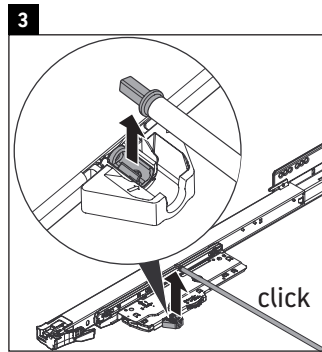

Luv

LU 9563 L

Mounting instructions

D	20 mm	25 mm
X	620 mm	615 mm
Y	570 mm	565 mm

Follow all other installation instructions!

Instructions for use

The bathroom furniture range complies with the standards and guidelines applicable at the time of delivery and is designed for use in bathrooms. Direct contact with water should be avoided, for example, when showering.

We reserve the right to make technical improvements and design modifications to the products illustrated.

Luv

LU 9563 R

Mounting instructions

D	20 mm	25 mm
X	620 mm	615 mm
Y	570 mm	565 mm

Follow all other installation instructions!