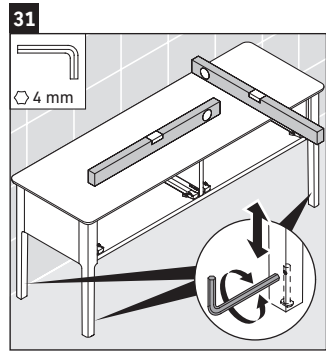

Luv

LU 9563 L

Mounting instructions

D	20 mm	25 mm
X	620 mm	615 mm
Y	570 mm	565 mm

Follow all other installation instructions!

Instructions for use

The bathroom furniture range complies with the standards and guidelines applicable at the time of delivery and is designed for use in bathrooms. Direct contact with water should be avoided, for example, when showering.

We reserve the right to make technical improvements and design modifications to the products illustrated.

Luv

LU 9563 R

Mounting instructions

D	20 mm	25 mm
X	620 mm	615 mm
Y	570 mm	565 mm

Follow all other installation instructions!