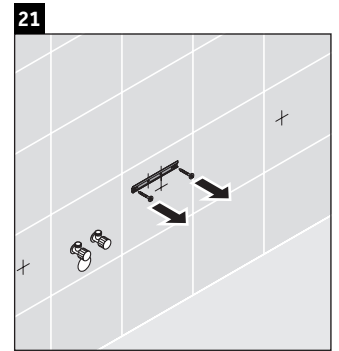

Luv

LU 9563 L

Mounting instructions

D	20 mm	25 mm
X	620 mm	615 mm
Y	570 mm	565 mm

Follow all other installation instructions!

Instructions for use

The bathroom furniture range complies with the standards and guidelines applicable at the time of delivery and is designed for use in bathrooms. Direct contact with water should be avoided, for example, when showering.

We reserve the right to make technical improvements and design modifications to the products illustrated.

Luv

LU 9563 R

Mounting instructions

D	20 mm	25 mm
X	620 mm	615 mm
Y	570 mm	565 mm

Follow all other installation instructions!