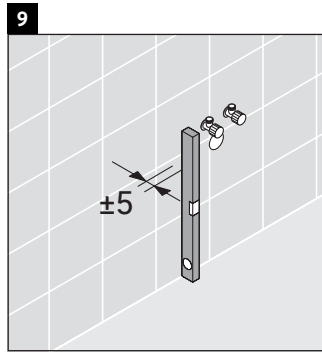

Luv

LU 9563 L

Mounting instructions

D	20 mm	25 mm
X	620 mm	615 mm
Y	570 mm	565 mm

Follow all other installation instructions!

Instructions for use

The bathroom furniture range complies with the standards and guidelines applicable at the time of delivery and is designed for use in bathrooms. Direct contact with water should be avoided, for example, when showering.

We reserve the right to make technical improvements and design modifications to the products illustrated.

Luv

LU 9563 R

Mounting instructions

D	20 mm	25 mm
X	620 mm	615 mm
Y	570 mm	565 mm

Follow all other installation instructions!