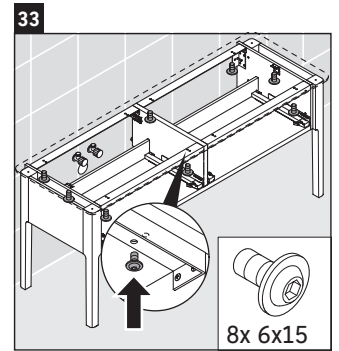

Luv

LU 9563 L

Mounting instructions

D	20 mm	25 mm
X	620 mm	615 mm
Y	570 mm	565 mm

Follow all other installation instructions!

Instructions for use

The bathroom furniture range complies with the standards and guidelines applicable at the time of delivery and is designed for use in bathrooms. Direct contact with water should be avoided, for example, when showering.

We reserve the right to make technical improvements and design modifications to the products illustrated.

Luv

LU 9563 R

Mounting instructions

D	20 mm	25 mm
X	620 mm	615 mm
Y	570 mm	565 mm

Follow all other installation instructions!