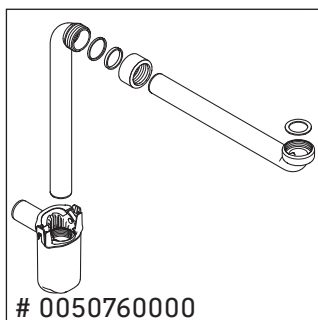

Luv

LU 9563 L

Mounting instructions

D	20 mm	25 mm
X	620 mm	615 mm
Y	570 mm	565 mm

Follow all other installation instructions!

Instructions for use

The bathroom furniture range complies with the standards and guidelines applicable at the time of delivery and is designed for use in bathrooms. Direct contact with water should be avoided, for example, when showering.

We reserve the right to make technical improvements and design modifications to the products illustrated.

Luv

LU 9563 R

Mounting instructions

D	20 mm	25 mm
X	620 mm	615 mm
Y	570 mm	565 mm

Follow all other installation instructions!