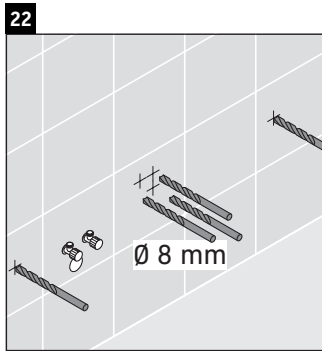

Luv

LU 9563 L

Mounting instructions

D	20 mm	25 mm
X	620 mm	615 mm
Y	570 mm	565 mm

Follow all other installation instructions!

Instructions for use

The bathroom furniture range complies with the standards and guidelines applicable at the time of delivery and is designed for use in bathrooms. Direct contact with water should be avoided, for example, when showering.

We reserve the right to make technical improvements and design modifications to the products illustrated.

Luv

LU 9563 R

Mounting instructions

D	20 mm	25 mm
X	620 mm	615 mm
Y	570 mm	565 mm

Follow all other installation instructions!