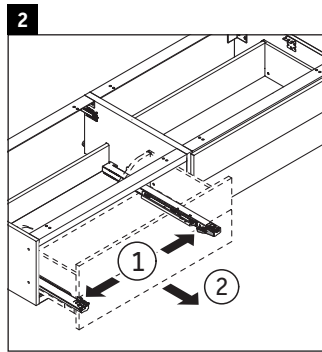

Luv

LU 9563 L

Mounting instructions

D	20 mm	25 mm
X	620 mm	615 mm
Y	570 mm	565 mm

Follow all other installation instructions!

Instructions for use

The bathroom furniture range complies with the standards and guidelines applicable at the time of delivery and is designed for use in bathrooms. Direct contact with water should be avoided, for example, when showering.

We reserve the right to make technical improvements and design modifications to the products illustrated.

Luv

LU 9563 R

Mounting instructions

D	20 mm	25 mm
X	620 mm	615 mm
Y	570 mm	565 mm

Follow all other installation instructions!