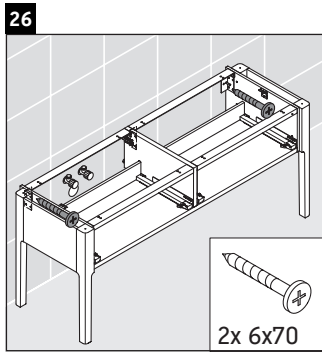

Luv

LU 9563 L

Mounting instructions

D	20 mm	25 mm
X	620 mm	615 mm
Y	570 mm	565 mm

Follow all other installation instructions!

Instructions for use

The bathroom furniture range complies with the standards and guidelines applicable at the time of delivery and is designed for use in bathrooms. Direct contact with water should be avoided, for example, when showering.

We reserve the right to make technical improvements and design modifications to the products illustrated.

Luv

LU 9563 R

Mounting instructions

D	20 mm	25 mm
X	620 mm	615 mm
Y	570 mm	565 mm

Follow all other installation instructions!