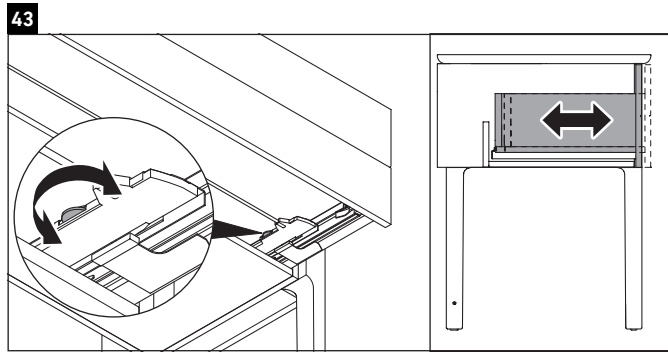

Luv

LU 9563 L

Mounting instructions

D	20 mm	25 mm
X	620 mm	615 mm
Y	570 mm	565 mm

Follow all other installation instructions!

Instructions for use

The bathroom furniture range complies with the standards and guidelines applicable at the time of delivery and is designed for use in bathrooms. Direct contact with water should be avoided, for example, when showering.

We reserve the right to make technical improvements and design modifications to the products illustrated.

Luv

LU 9563 R

Mounting instructions

D	20 mm	25 mm
X	620 mm	615 mm
Y	570 mm	565 mm

Follow all other installation instructions!