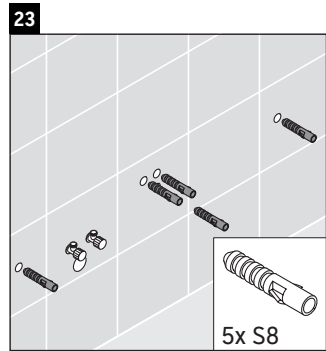

Luv

LU 9563 L

Mounting instructions

D	20 mm	25 mm
X	620 mm	615 mm
Y	570 mm	565 mm

Follow all other installation instructions!

Instructions for use

The bathroom furniture range complies with the standards and guidelines applicable at the time of delivery and is designed for use in bathrooms. Direct contact with water should be avoided, for example, when showering.

We reserve the right to make technical improvements and design modifications to the products illustrated.

Luv

LU 9563 R

Mounting instructions

D	20 mm	25 mm
X	620 mm	615 mm
Y	570 mm	565 mm

Follow all other installation instructions!