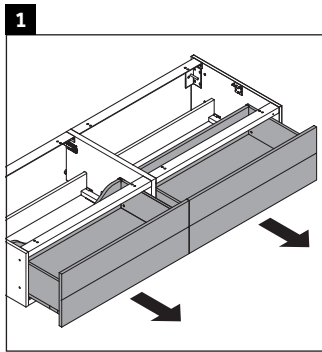

Luv

LU 9563 L

Mounting instructions

D	20 mm	25 mm
X	620 mm	615 mm
Y	570 mm	565 mm

Follow all other installation instructions!

Instructions for use

The bathroom furniture range complies with the standards and guidelines applicable at the time of delivery and is designed for use in bathrooms. Direct contact with water should be avoided, for example, when showering.

We reserve the right to make technical improvements and design modifications to the products illustrated.

Luv

LU 9563 R

Mounting instructions

D	20 mm	25 mm
X	620 mm	615 mm
Y	570 mm	565 mm

Follow all other installation instructions!