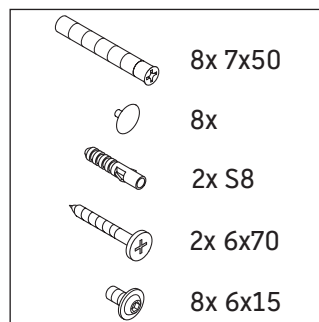

Luv

LU 9561

Mounting instructions

D	20 mm	25 mm
X	620 mm	615 mm
Y	570 mm	565 mm

Follow all other installation instructions!

Instructions for use

The bathroom furniture range complies with the standards and guidelines applicable at the time of delivery and is designed for use in bathrooms. Direct contact with water should be avoided, for example, when showering.