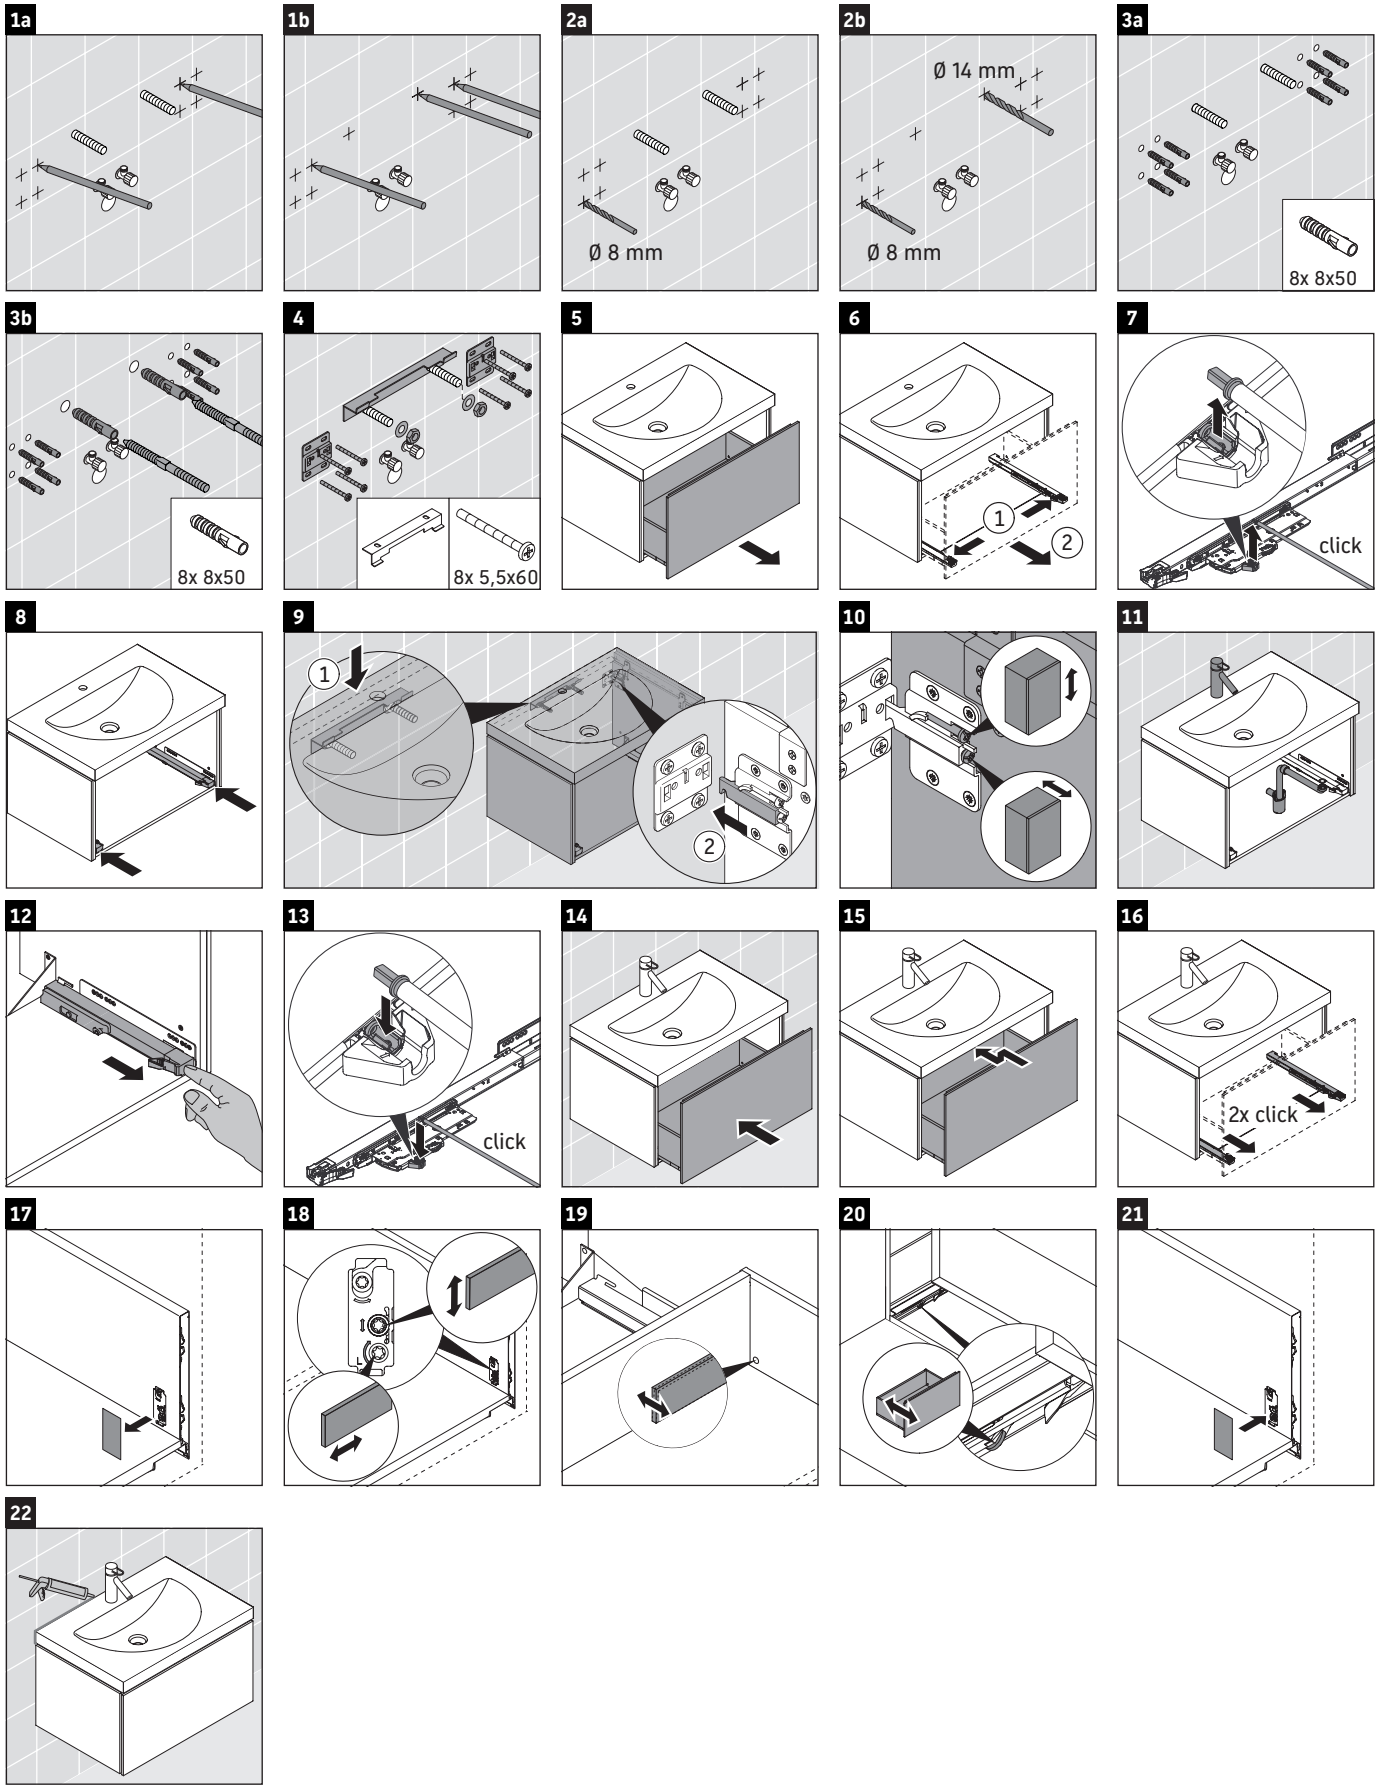

Best.-Nr. LC6901/1701.3

Duravit AG, Werderstr. 36, 78132 Hornberg, Germany, Phone +49 78 33 700, Fax +49 78 33 70 289, info@duravit.de, www.duravit.de