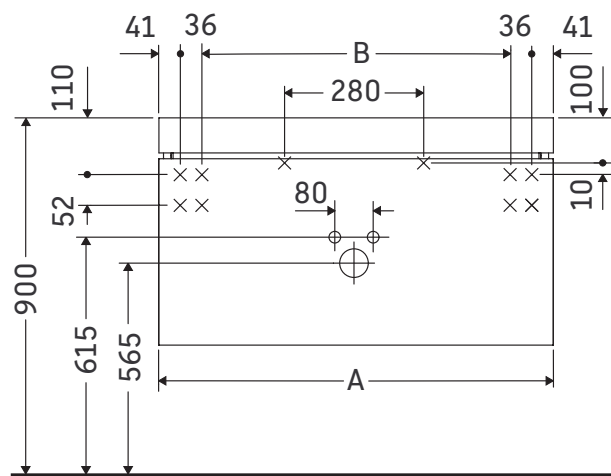

L-Cube

LC 6901

Mounting instructions

A mm	B mm
1000	846

Instructions for use

The bathroom furniture range complies with the standards and guidelines applicable at the time of delivery and is designed for use in bathrooms. Direct contact with water should be avoided, for example, when showering.