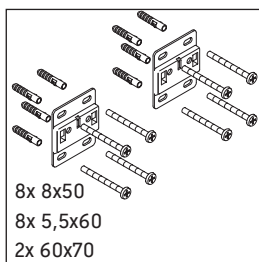

L-Cube

LC 6901

Mounting instructions

A mm	B mm
1000	846

Instructions for use

The bathroom furniture range complies with the standards and guidelines applicable at the time of delivery and is designed for use in bathrooms. Direct contact with water should be avoided, for example, when showering.