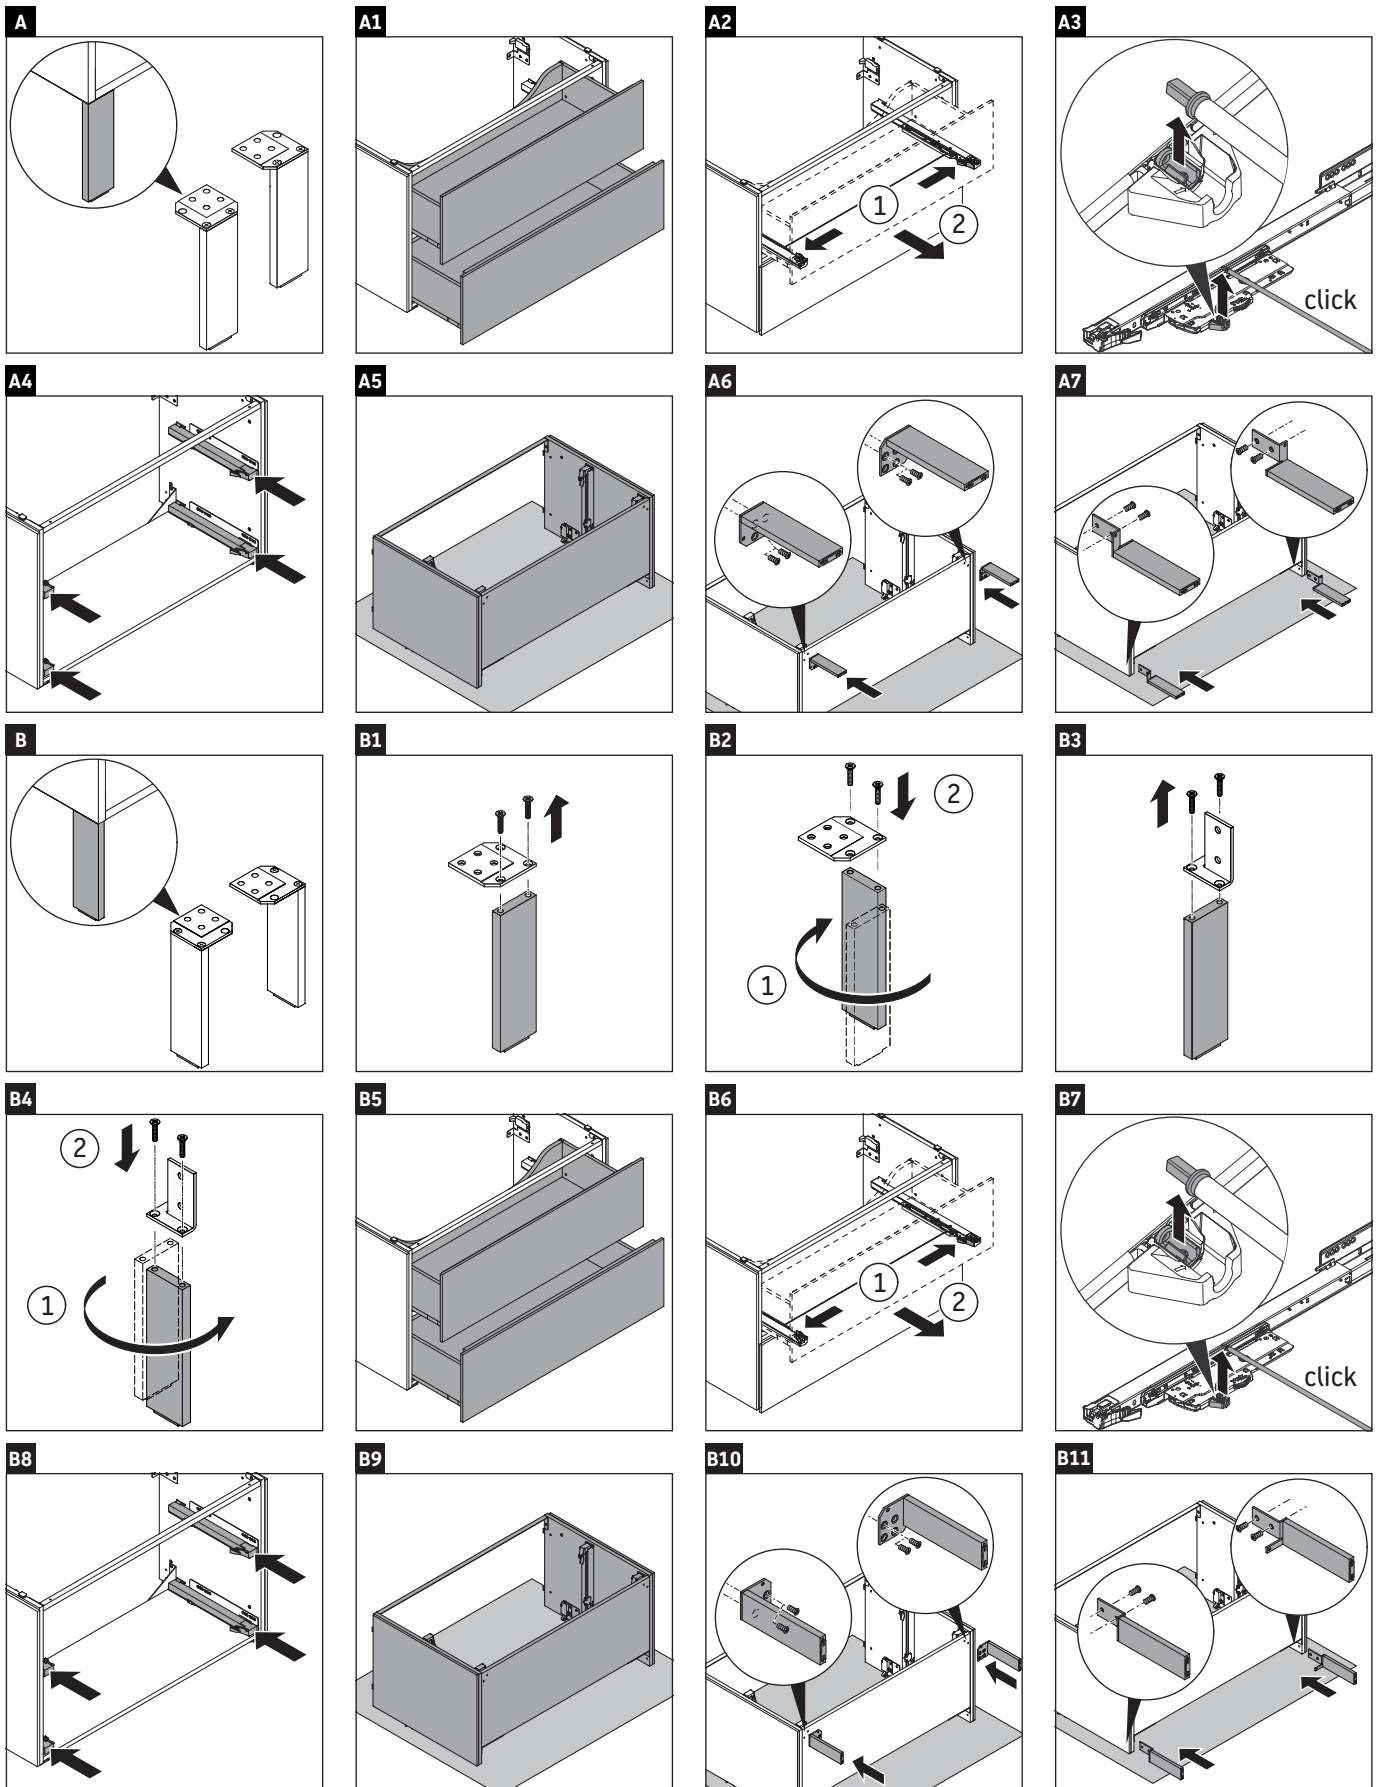

Best.-Nr. LC6779/18.08.3