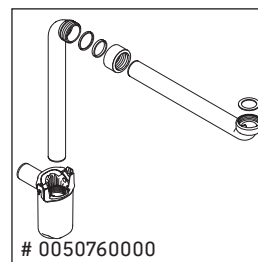

L-Cube

LC 6779

Mounting instructions

Vero Air # 235012

Instructions for use

The bathroom furniture range complies with the standards and guidelines applicable at the time of delivery and is designed for use in bathrooms. Direct contact with water should be avoided, for example, when showering.