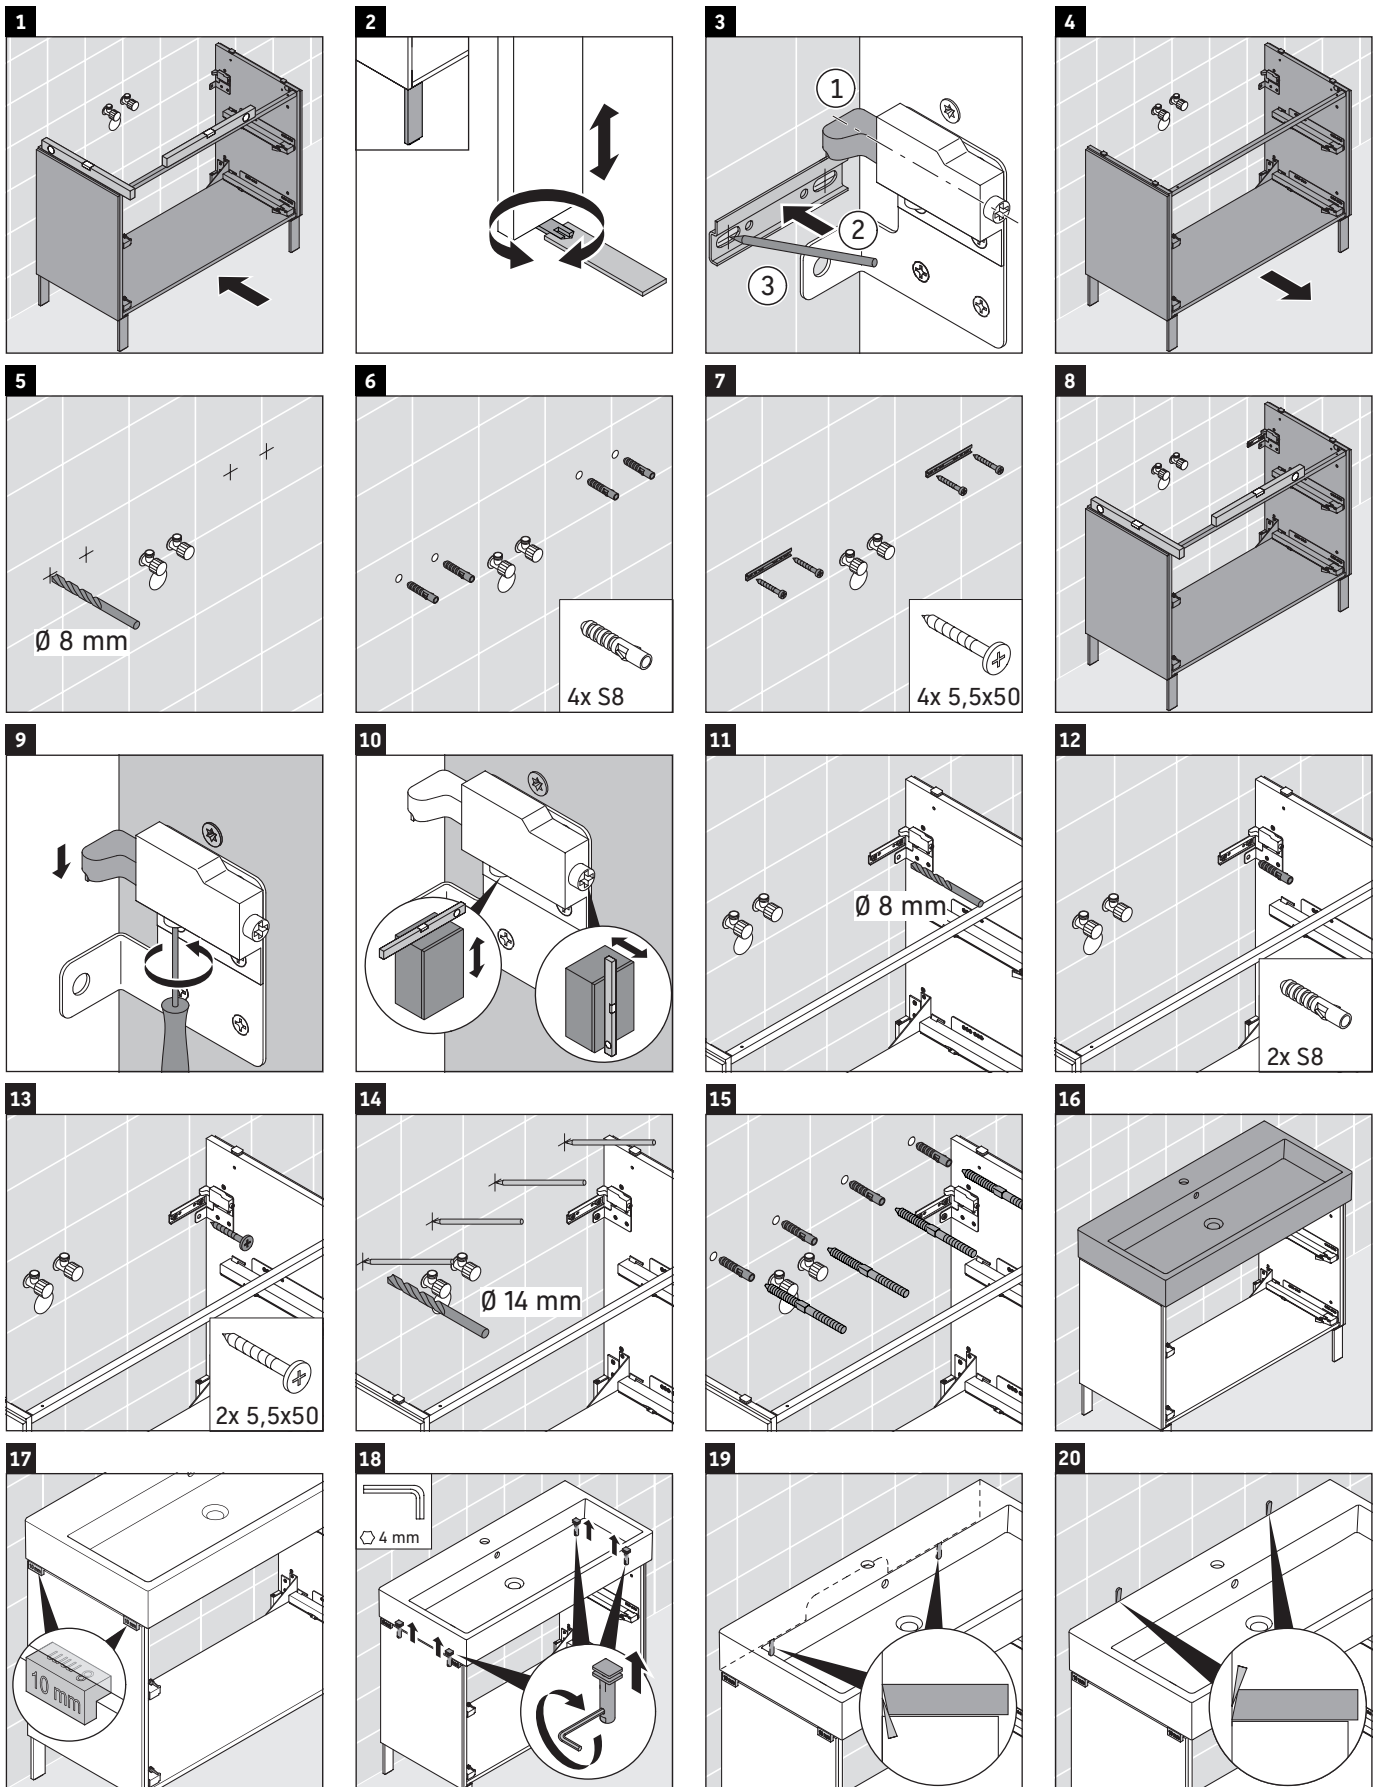

Best.-Nr. LC6779/18.08.3