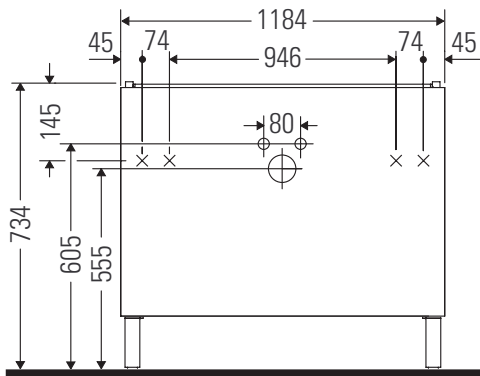

L-Cube

LC 6779

Mounting instructions

Vero Air # 235012

Instructions for use

The bathroom furniture range complies with the standards and guidelines applicable at the time of delivery and is designed for use in bathrooms. Direct contact with water should be avoided, for example, when showering.