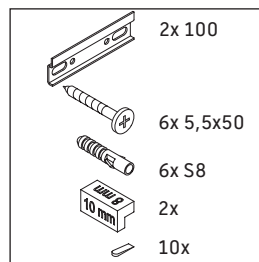

L-Cube

LC 6779

Mounting instructions

Vero Air # 235012

Instructions for use

The bathroom furniture range complies with the standards and guidelines applicable at the time of delivery and is designed for use in bathrooms. Direct contact with water should be avoided, for example, when showering.