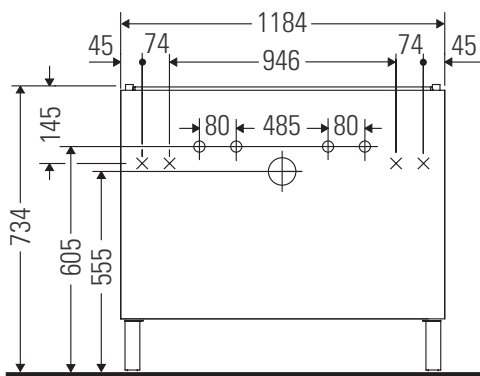

L-Cube

LC 6779

Mounting instructions

Vero Air # 235012

Instructions for use

The bathroom furniture range complies with the standards and guidelines applicable at the time of delivery and is designed for use in bathrooms. Direct contact with water should be avoided, for example, when showering.

We reserve the right to make technical improvements and design modifications to the products illustrated.

Best.-Nr. LC6779/18.08.3

Best.-Nr. LC6779/18.08.3