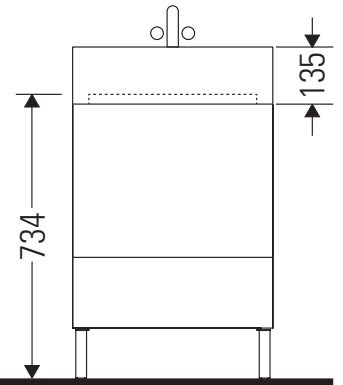

L-Cube

LC 6779

Mounting instructions

Vero Air # 235012

Instructions for use

The bathroom furniture range complies with the standards and guidelines applicable at the time of delivery and is designed for use in bathrooms. Direct contact with water should be avoided, for example, when showering.