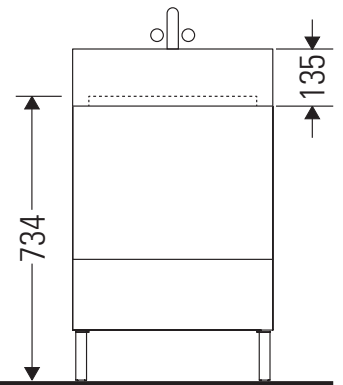

L-Cube

LC 6779

Mounting instructions

Vero Air # 235012

Instructions for use

The bathroom furniture range complies with the standards and guidelines applicable at the time of delivery and is designed for use in bathrooms. Direct contact with water should be avoided, for example, when showering.