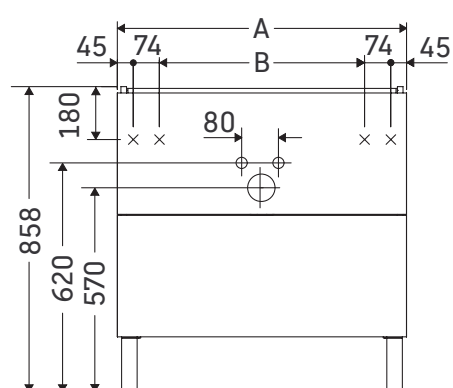

L-Cube

LC 6673

Mounting instructions

A mm	B mm	W mm	X mm
620	382	17	858

Me by Starck # 234263

Instructions for use

The bathroom furniture range complies with the standards and guidelines applicable at the time of delivery and is designed for use in bathrooms. Direct contact with water should be avoided, for example, when showering.