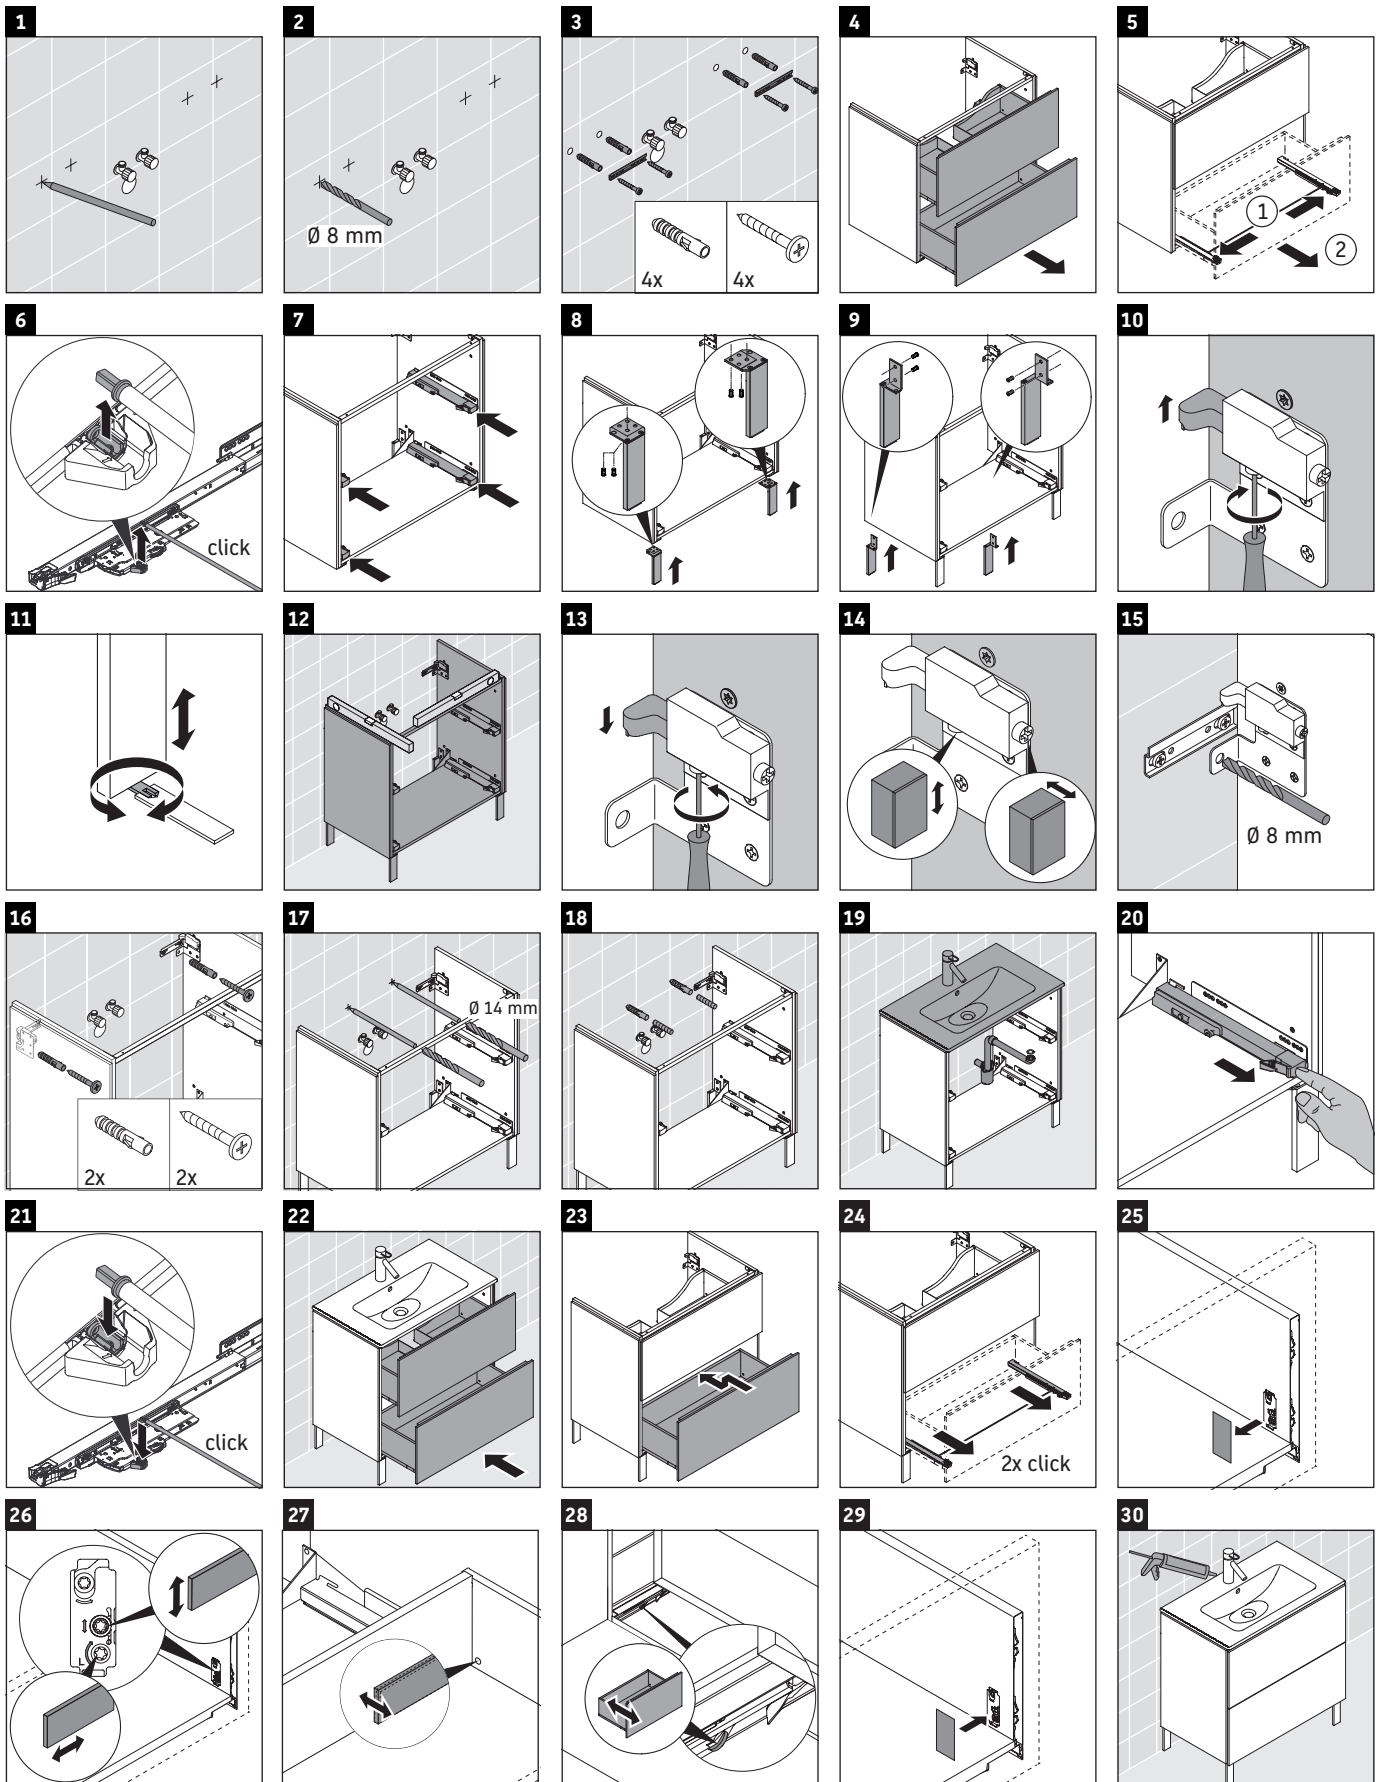

Best.-Nr. LC6673/16.11.1