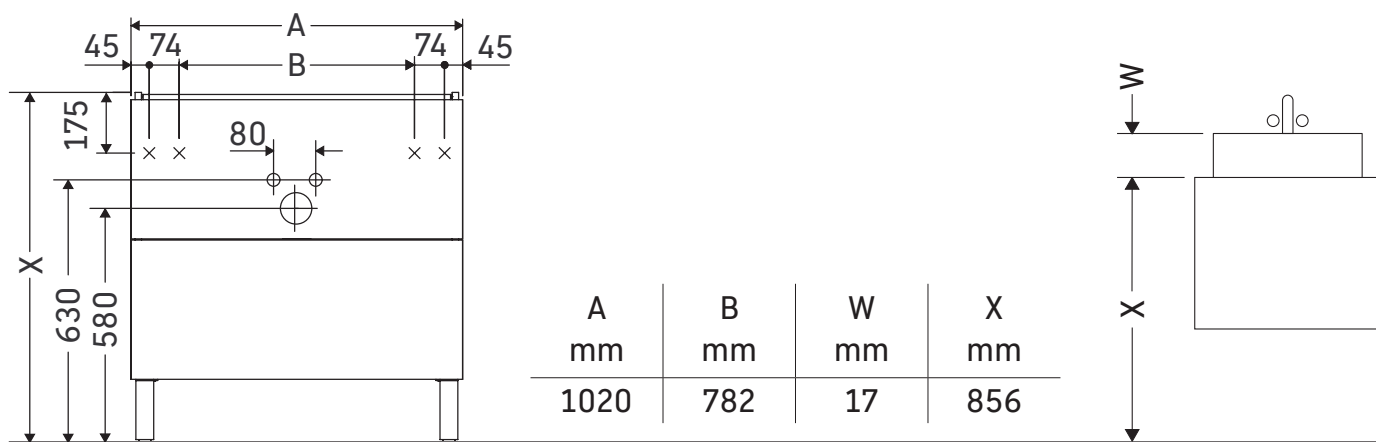

L-Cube

LC 6607

Mounting instructions

Darling New # 049910

Instructions for use

The bathroom furniture range complies with the standards and guidelines applicable at the time of delivery and is designed for use in bathrooms. Direct contact with water should be avoided, for example, when showering.