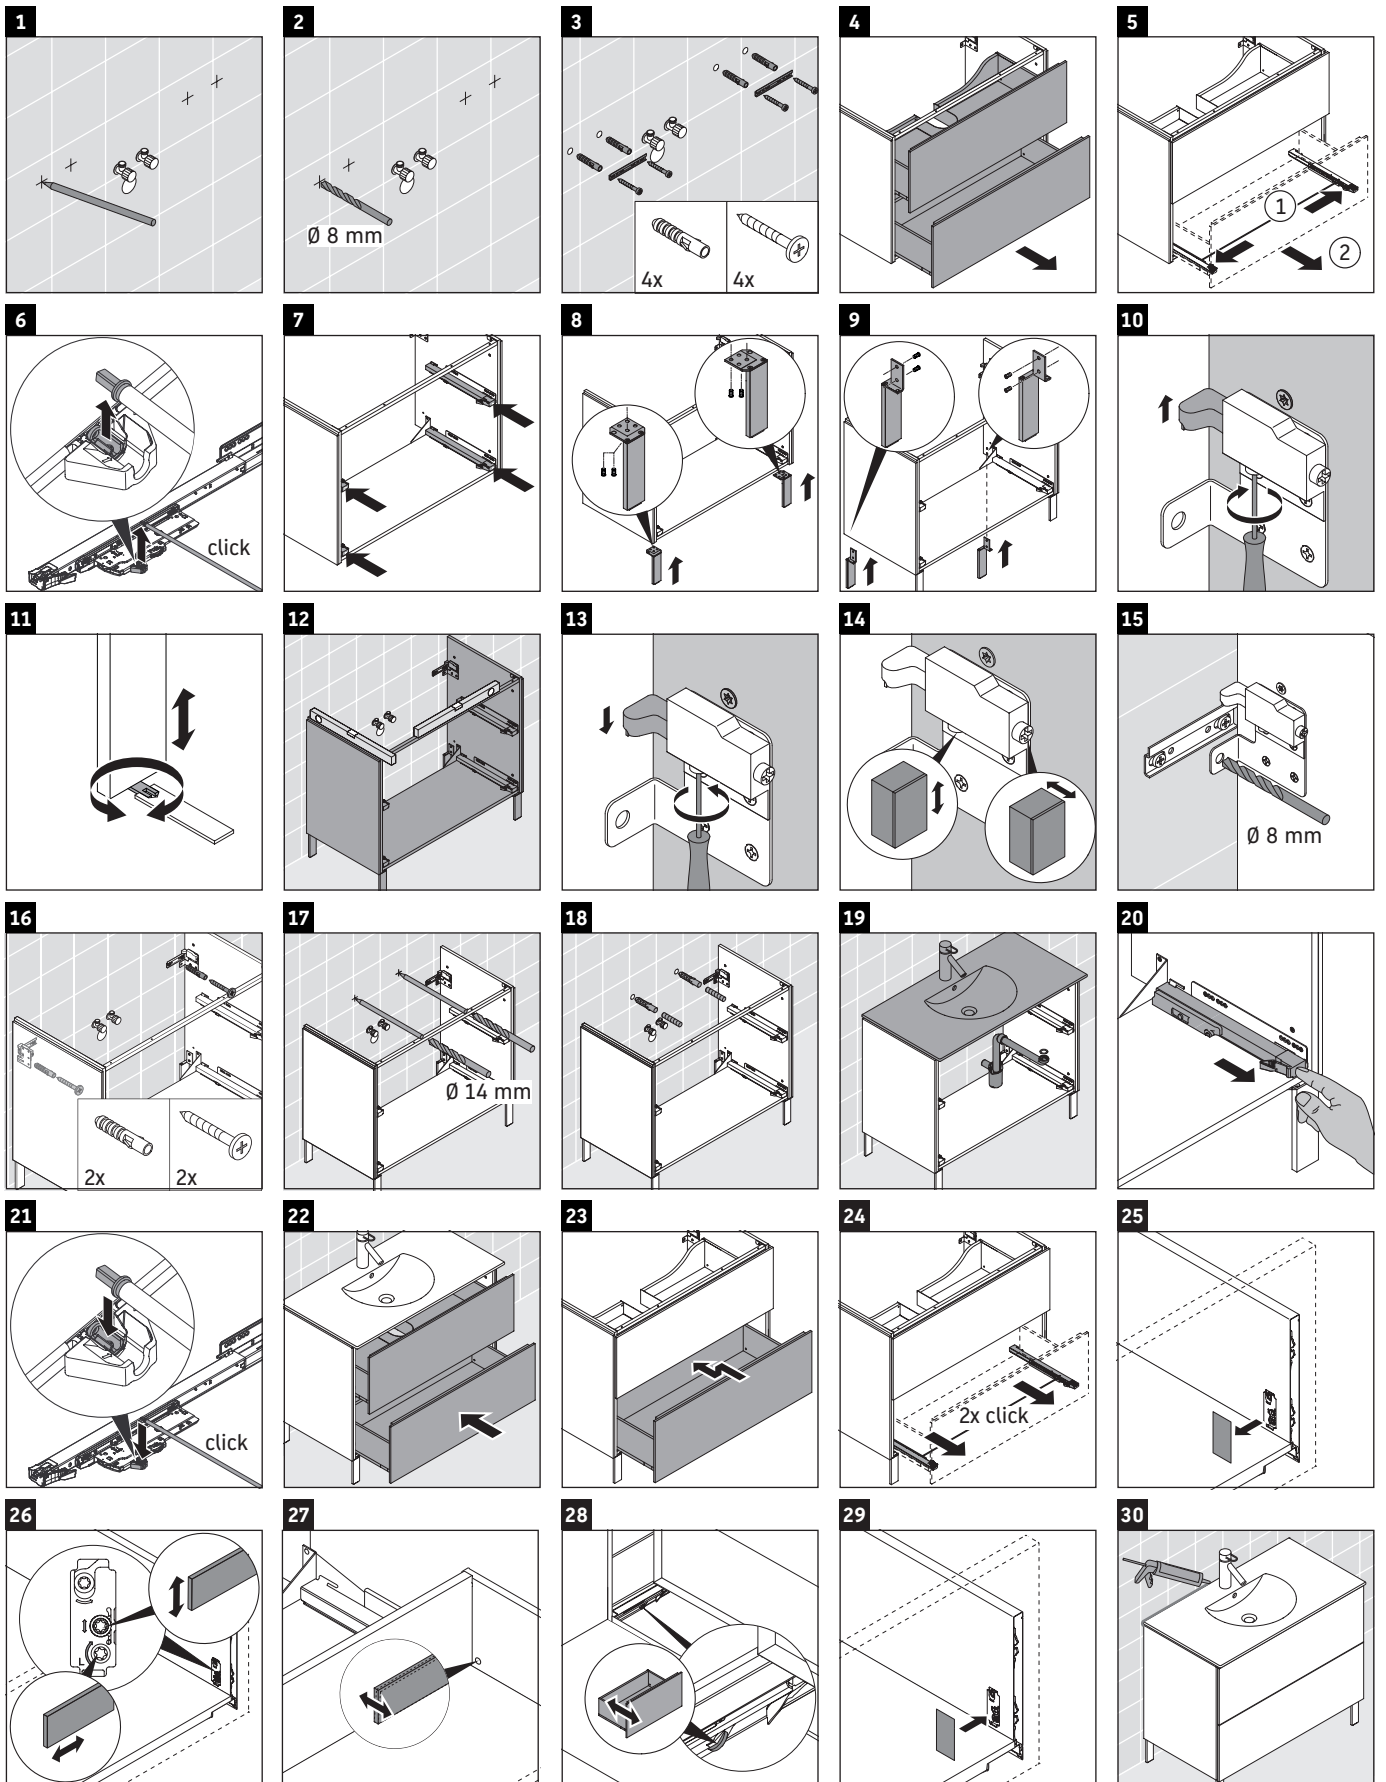

Best.-Nr. LC6607/16.09.2