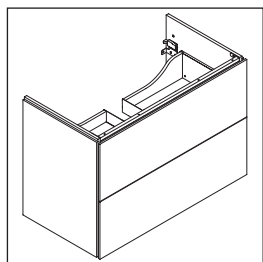

L-Cube

LC 6607

Mounting instructions

Darling New # 049910

Instructions for use

The bathroom furniture range complies with the standards and guidelines applicable at the time of delivery and is designed for use in bathrooms. Direct contact with water should be avoided, for example, when showering.