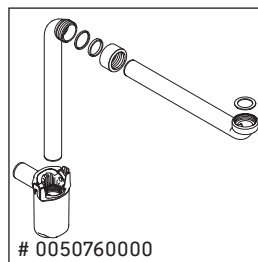

# L-Cube

## Mounting instructions

Darling New # 049963