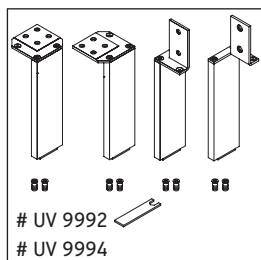

# L-Cube

## Mounting instructions

Darling New # 049963