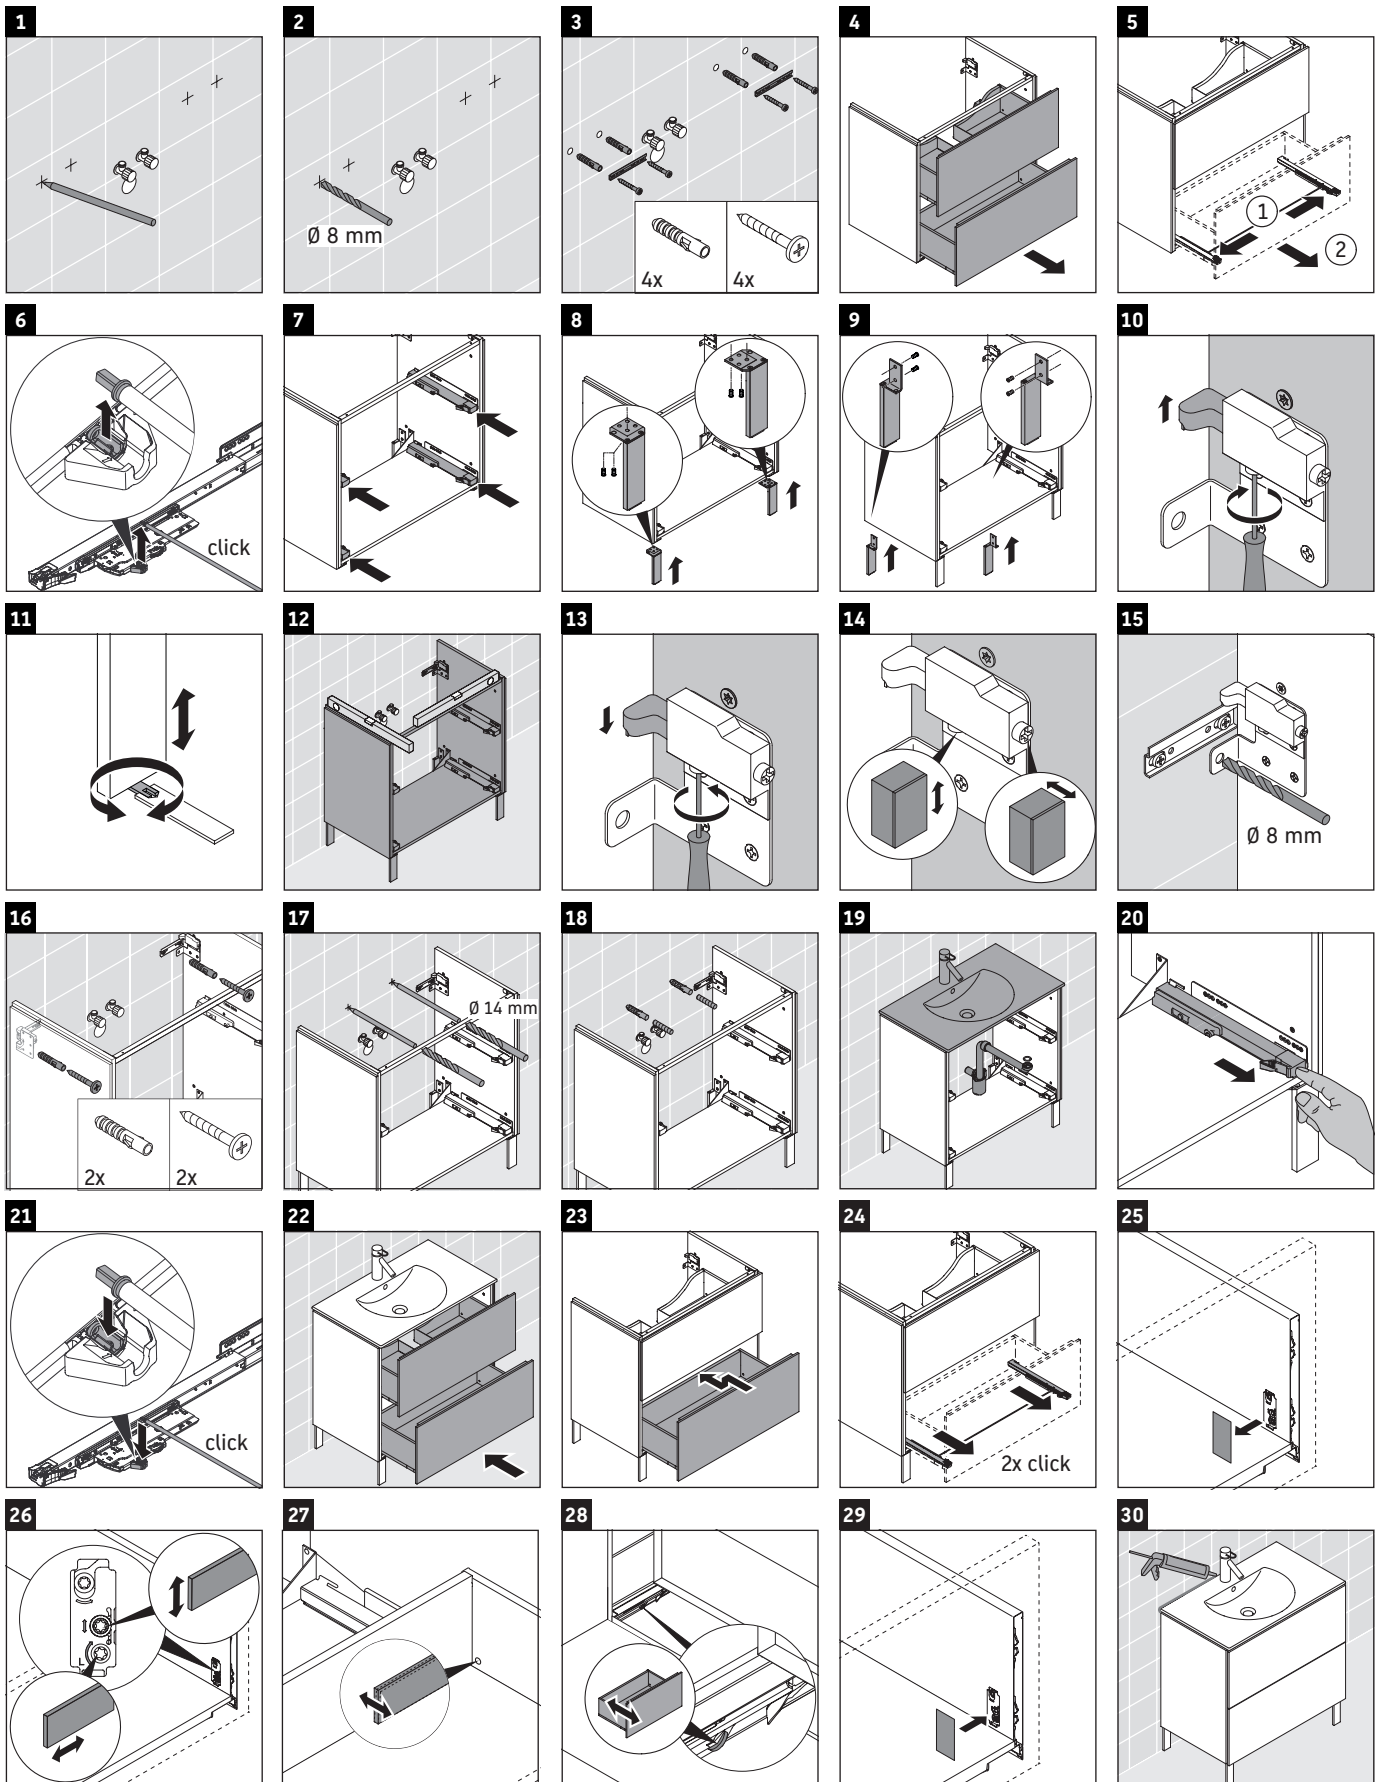

Best.-Nr. LC6605/16.09.2