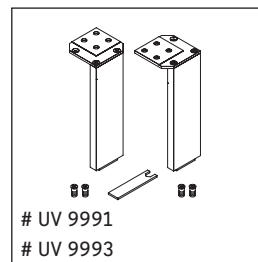

## Mounting instructions

Darling New # 049963