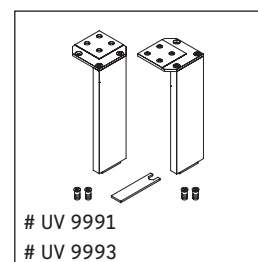

L-Cube

LC 6603

Mounting instructions

A mm	B mm	W mm	X mm
1220	982	37	860

P3 Comforts # 233212

Instructions for use

The bathroom furniture range complies with the standards and guidelines applicable at the time of delivery and is designed for use in bathrooms. Direct contact with water should be avoided, for example, when showering.