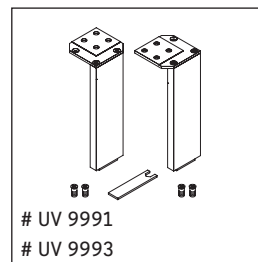

We reserve the right to make technical improvements and design modifications to the products illustrated.

Best.-Nr. LC6603/16.09.2

L-Cube

LC 6603

Mounting instructions

P3 Comforts # 233412

Instructions for use