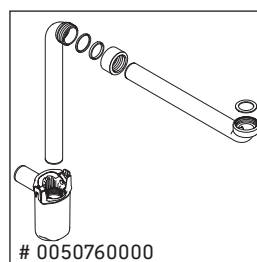

L-Cube

LC 6603

Mounting instructions

A mm	B mm	W mm	X mm
1220	982	37	860

P3 Comforts # 233212

Instructions for use

The bathroom furniture range complies with the standards and guidelines applicable at the time of delivery and is designed for use in bathrooms. Direct contact with water should be avoided, for example, when showering.