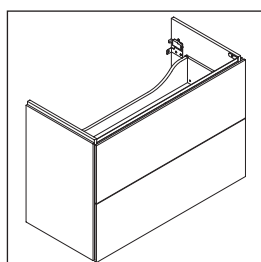

L-Cube

LC 6603

Mounting instructions

A mm	B mm	W mm	X mm
1220	982	37	860

P3 Comforts # 233212

Instructions for use

The bathroom furniture range complies with the standards and guidelines applicable at the time of delivery and is designed for use in bathrooms. Direct contact with water should be avoided, for example, when showering.