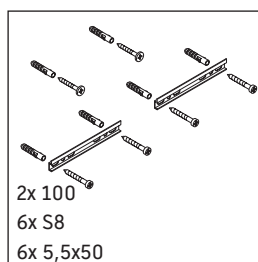

L-Cube

LC 6603

Mounting instructions

A mm	B mm	W mm	X mm
1220	982	37	860

P3 Comforts # 233212

Instructions for use

The bathroom furniture range complies with the standards and guidelines applicable at the time of delivery and is designed for use in bathrooms. Direct contact with water should be avoided, for example, when showering.

We reserve the right to make technical improvements and design modifications to the products illustrated.

Best.-Nr. LC6603/16.09.2

L-Cube

LC 6603

Mounting instructions

P3 Comforts # 233312

Instructions for use