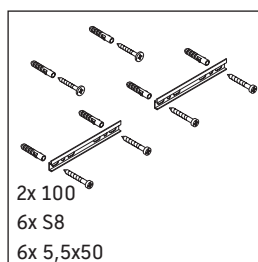

L-Cube

LC 6603

Mounting instructions

A mm	B mm	W mm	X mm
1220	982	37	860

P3 Comforts # 233212

Instructions for use

The bathroom furniture range complies with the standards and guidelines applicable at the time of delivery and is designed for use in bathrooms. Direct contact with water should be avoided, for example, when showering.