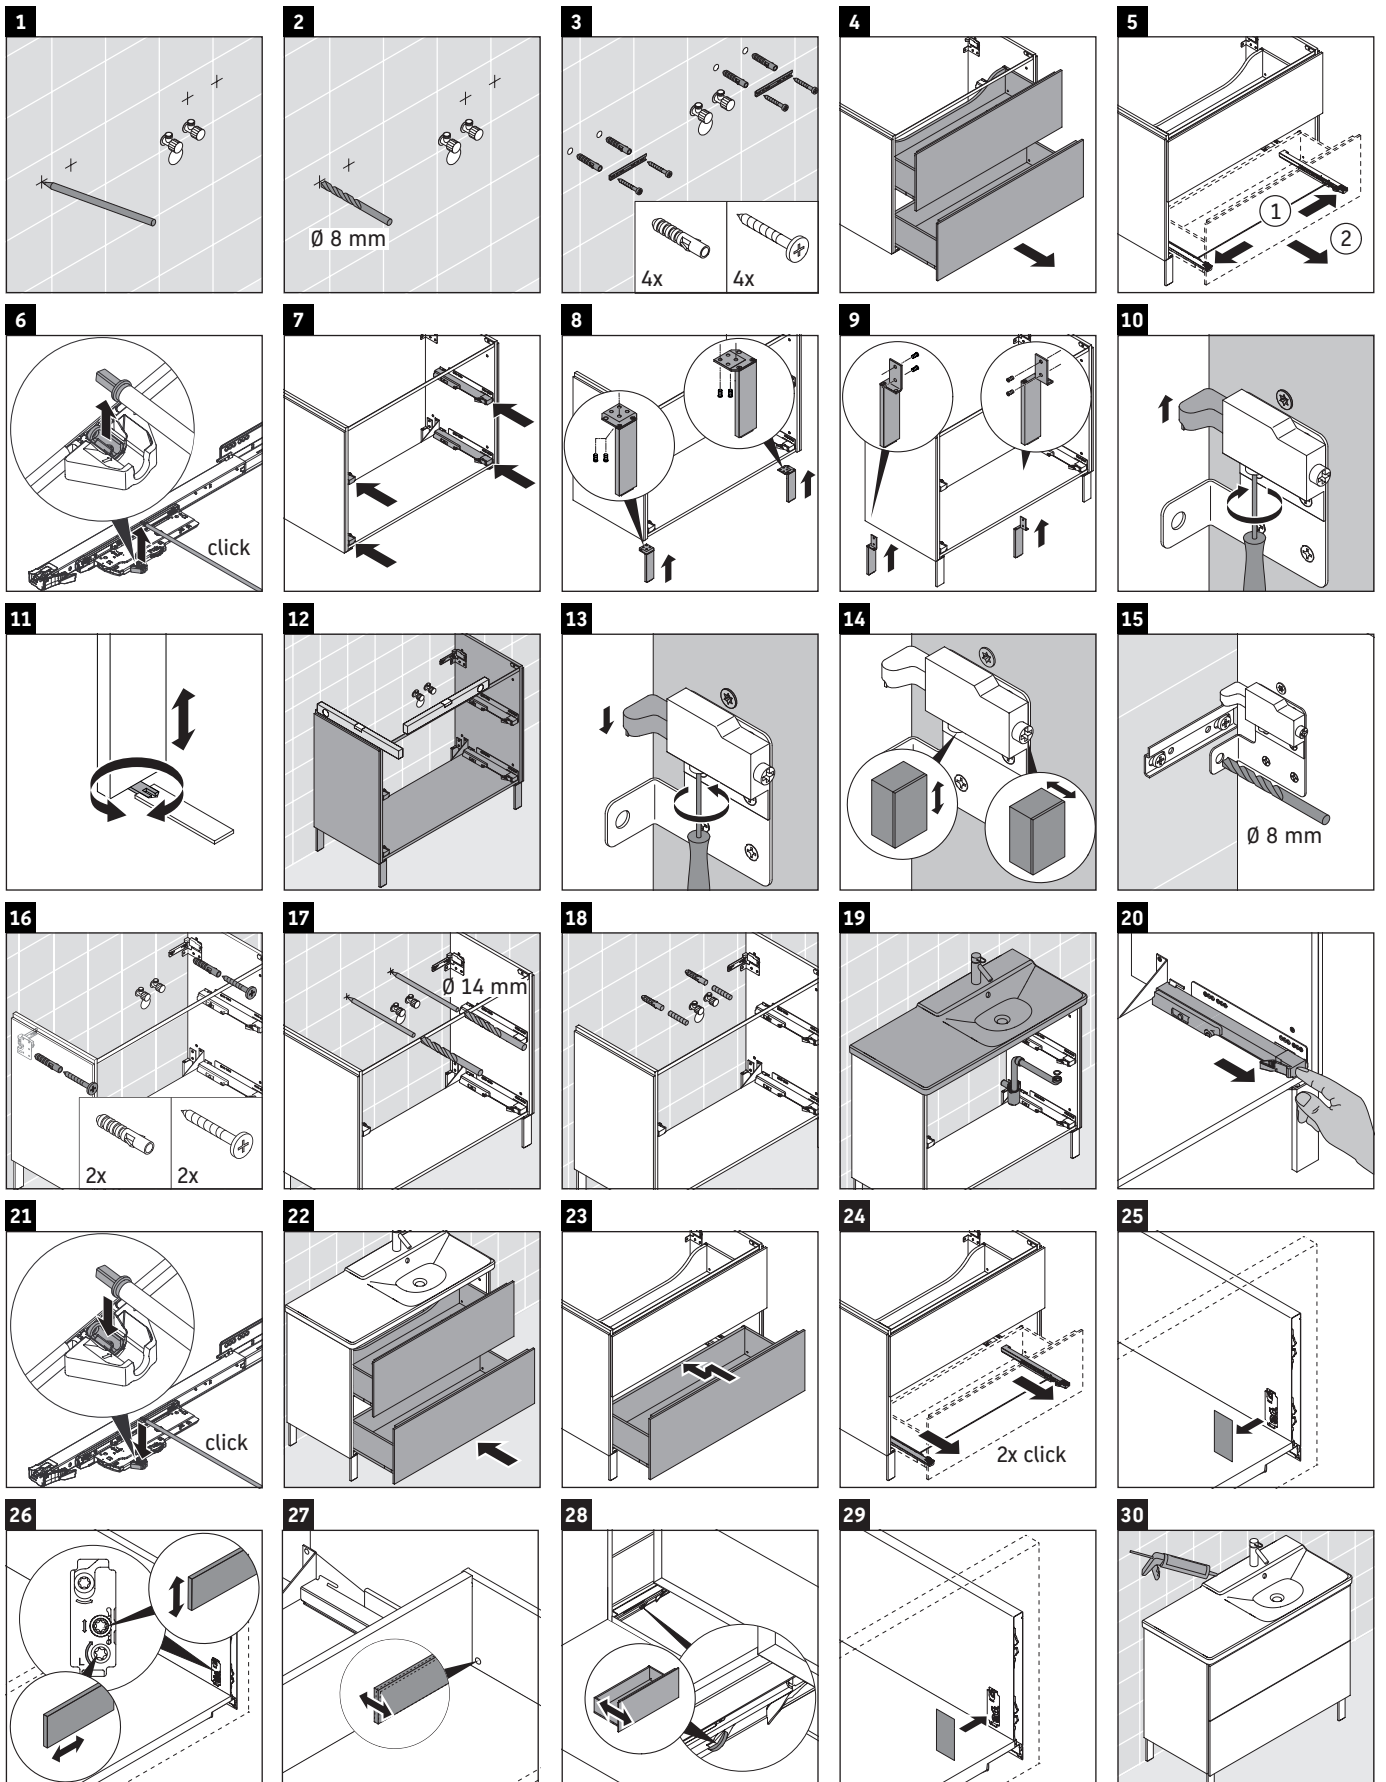

Best.-Nr. LC6603/16.09.2