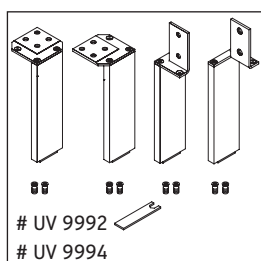

L-Cube

LC 6603

Mounting instructions

A mm	B mm	W mm	X mm
1220	982	37	860

P3 Comforts # 233212

Instructions for use

The bathroom furniture range complies with the standards and guidelines applicable at the time of delivery and is designed for use in bathrooms. Direct contact with water should be avoided, for example, when showering.