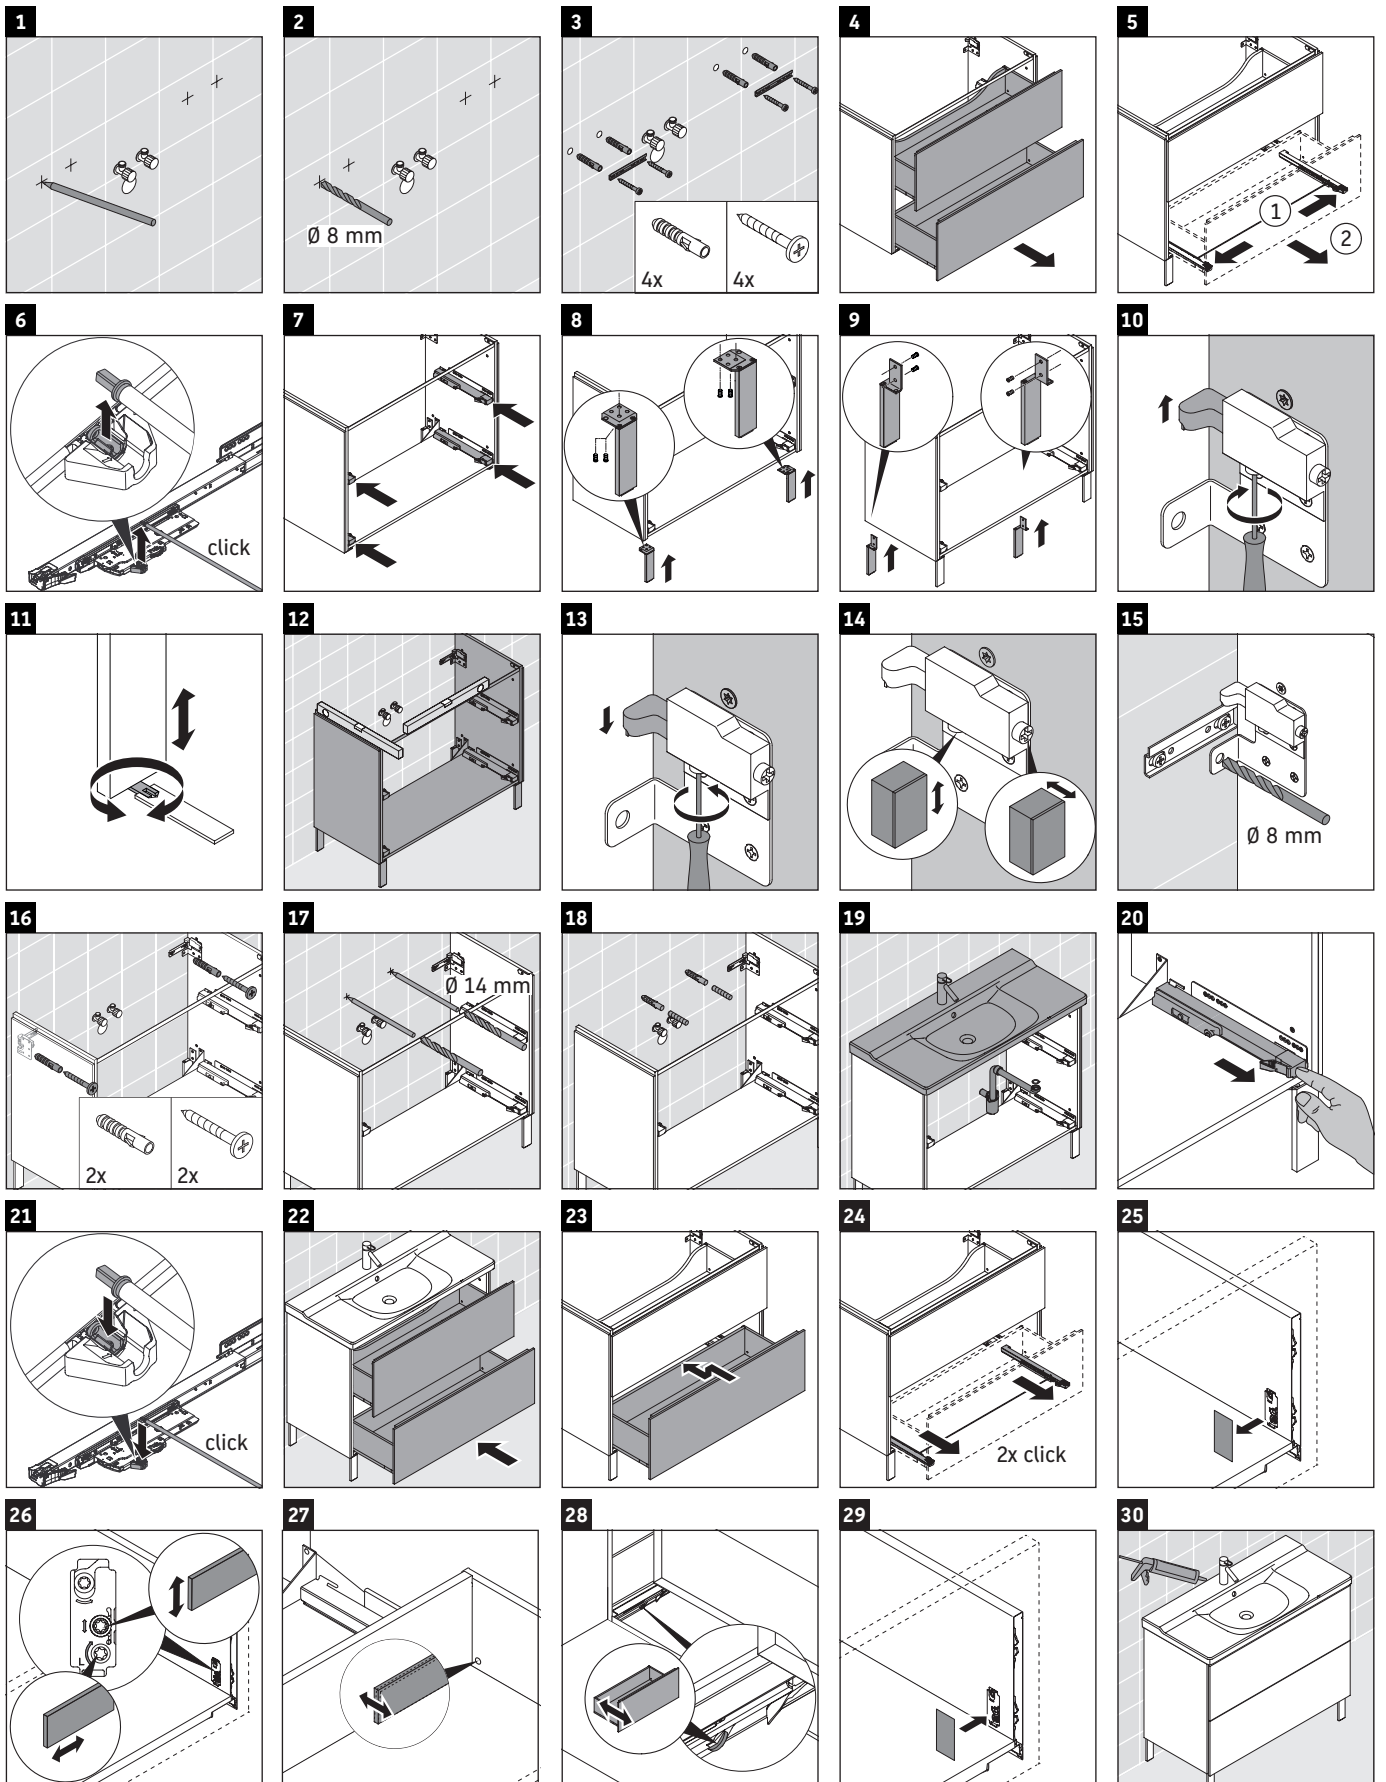

Best.-Nr. LC6603/16.09.2