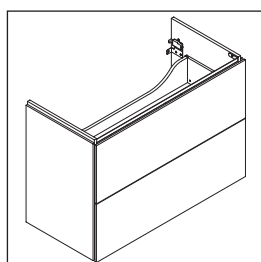

L-Cube

LC 6603

Mounting instructions

A mm	B mm	W mm	X mm
1220	982	37	860

P3 Comforts # 233212

Instructions for use

The bathroom furniture range complies with the standards and guidelines applicable at the time of delivery and is designed for use in bathrooms. Direct contact with water should be avoided, for example, when showering.

We reserve the right to make technical improvements and design modifications to the products illustrated.

Best.-Nr. LC6603/16.09.2

L-Cube

LC 6603

Mounting instructions

P3 Comforts # 233312

Instructions for use