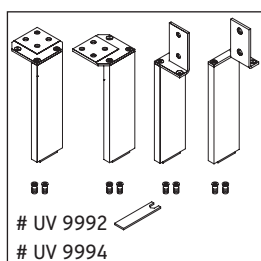

L-Cube

LC 6603

Mounting instructions

A mm	B mm	W mm	X mm
1220	982	37	860

P3 Comforts # 233212

Instructions for use

The bathroom furniture range complies with the standards and guidelines applicable at the time of delivery and is designed for use in bathrooms. Direct contact with water should be avoided, for example, when showering.

We reserve the right to make technical improvements and design modifications to the products illustrated.

Best.-Nr. LC6603/16.09.2

L-Cube

LC 6603

Mounting instructions

P3 Comforts # 233312

Instructions for use