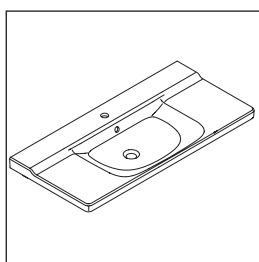

L-Cube

LC 6603

Mounting instructions

A mm	B mm	W mm	X mm
1220	982	37	860

P3 Comforts # 233212

Instructions for use

The bathroom furniture range complies with the standards and guidelines applicable at the time of delivery and is designed for use in bathrooms. Direct contact with water should be avoided, for example, when showering.