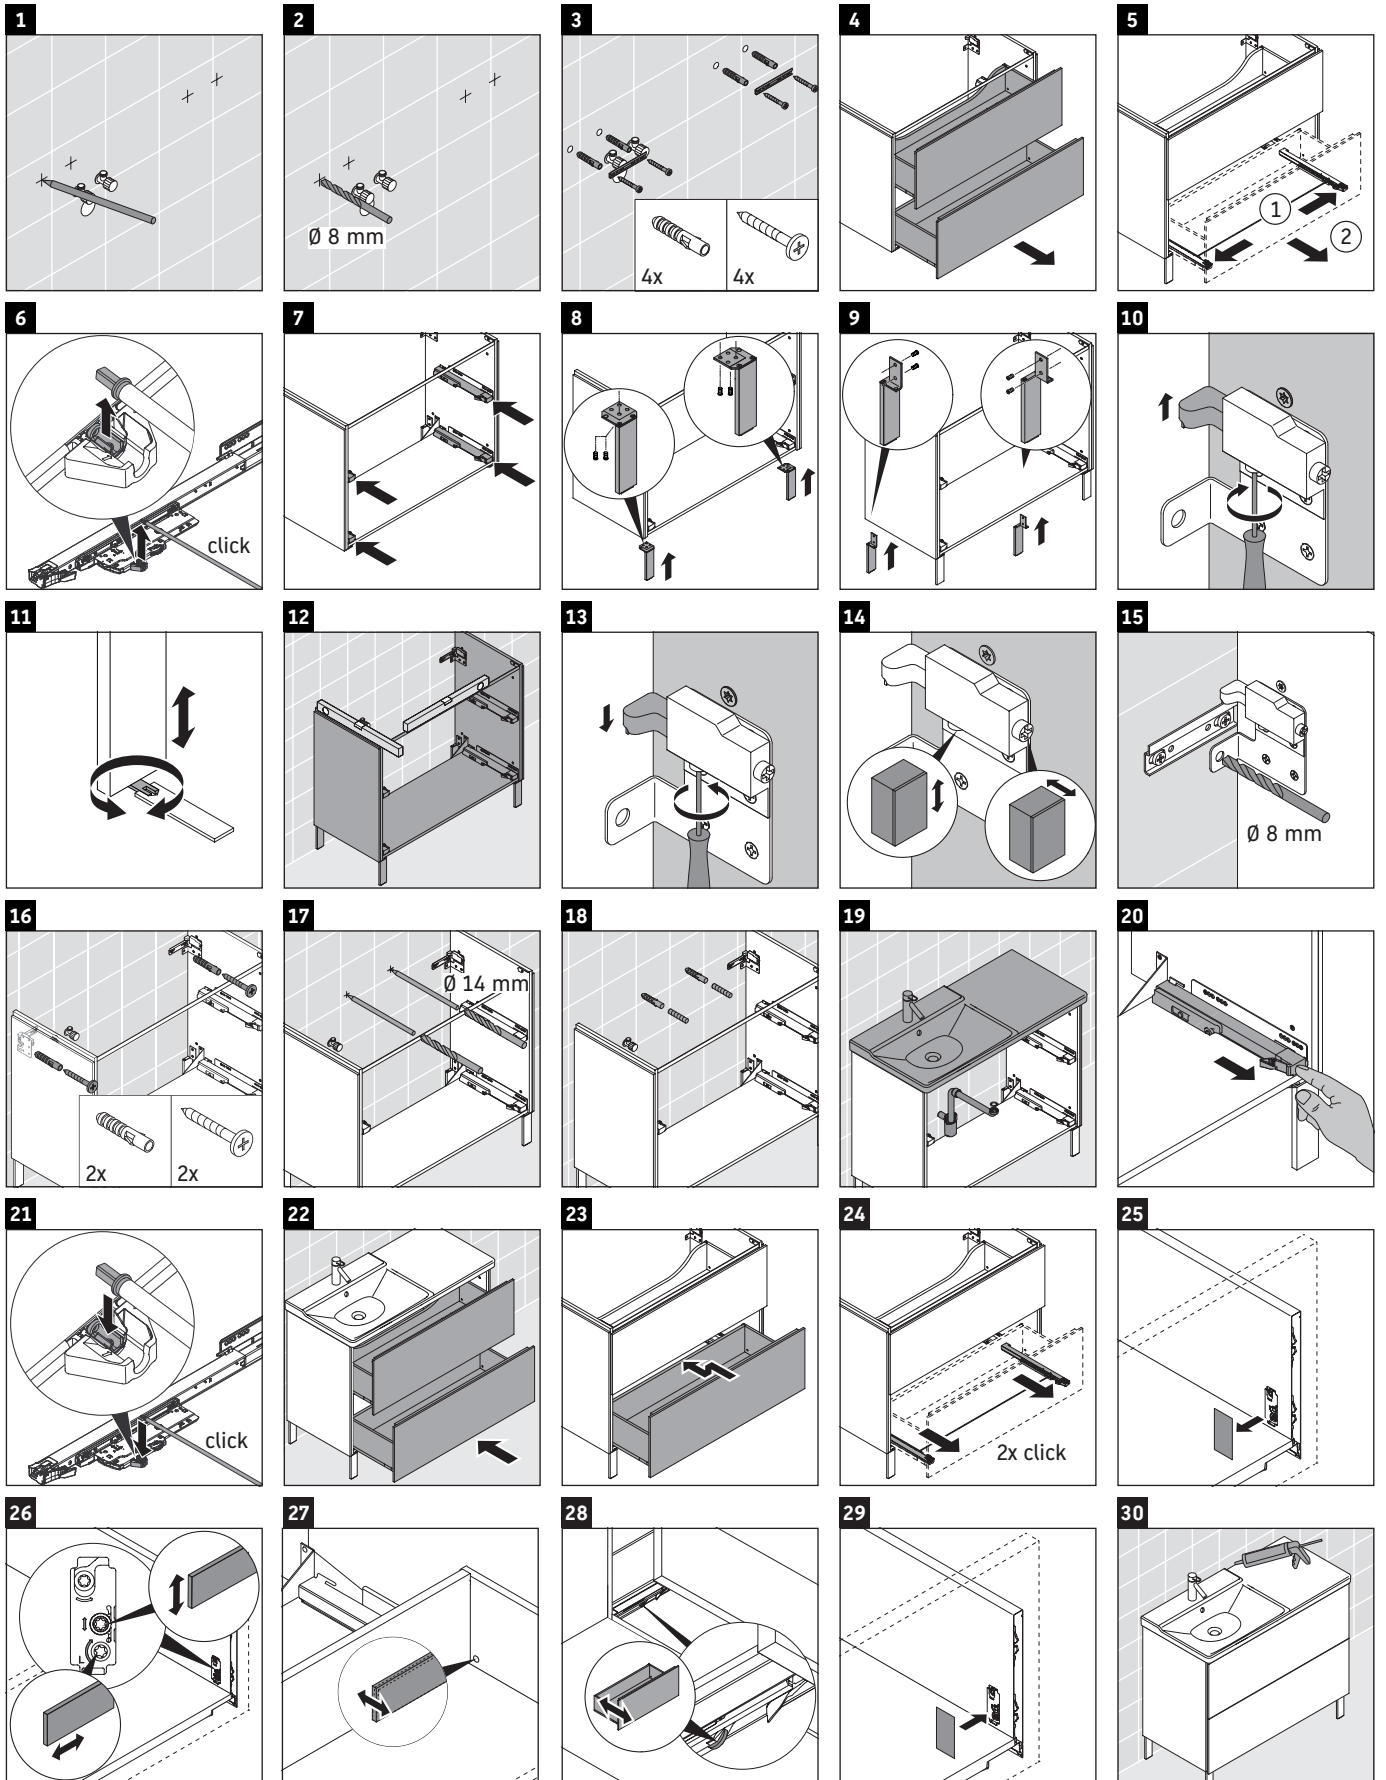

Best.-Nr. LC6603/16.09.2