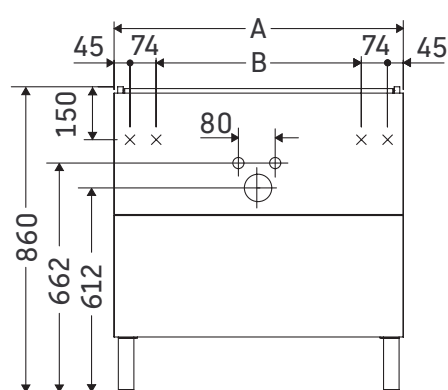

L-Cube

LC 6603

Mounting instructions

A mm	B mm	W mm	X mm
1220	982	37	860

P3 Comforts # 233212

Instructions for use

The bathroom furniture range complies with the standards and guidelines applicable at the time of delivery and is designed for use in bathrooms. Direct contact with water should be avoided, for example, when showering.