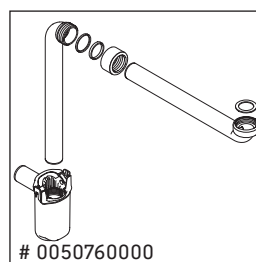

L-Cube

LC 6603

Mounting instructions

A mm	B mm	W mm	X mm
1220	982	37	860

P3 Comforts # 233212

Instructions for use

The bathroom furniture range complies with the standards and guidelines applicable at the time of delivery and is designed for use in bathrooms. Direct contact with water should be avoided, for example, when showering.

We reserve the right to make technical improvements and design modifications to the products illustrated.

Best.-Nr. LC6603/16.09.2

L-Cube

LC 6603

Mounting instructions

P3 Comforts # 233312

Instructions for use