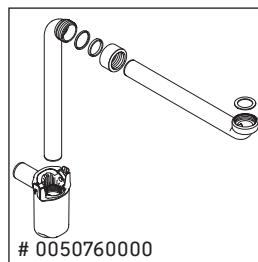

We reserve the right to make technical improvements and design modifications to the products illustrated.

Best.-Nr. LC6603/16.09.2

L-Cube

LC 6603

Mounting instructions

P3 Comforts # 233412

Instructions for use