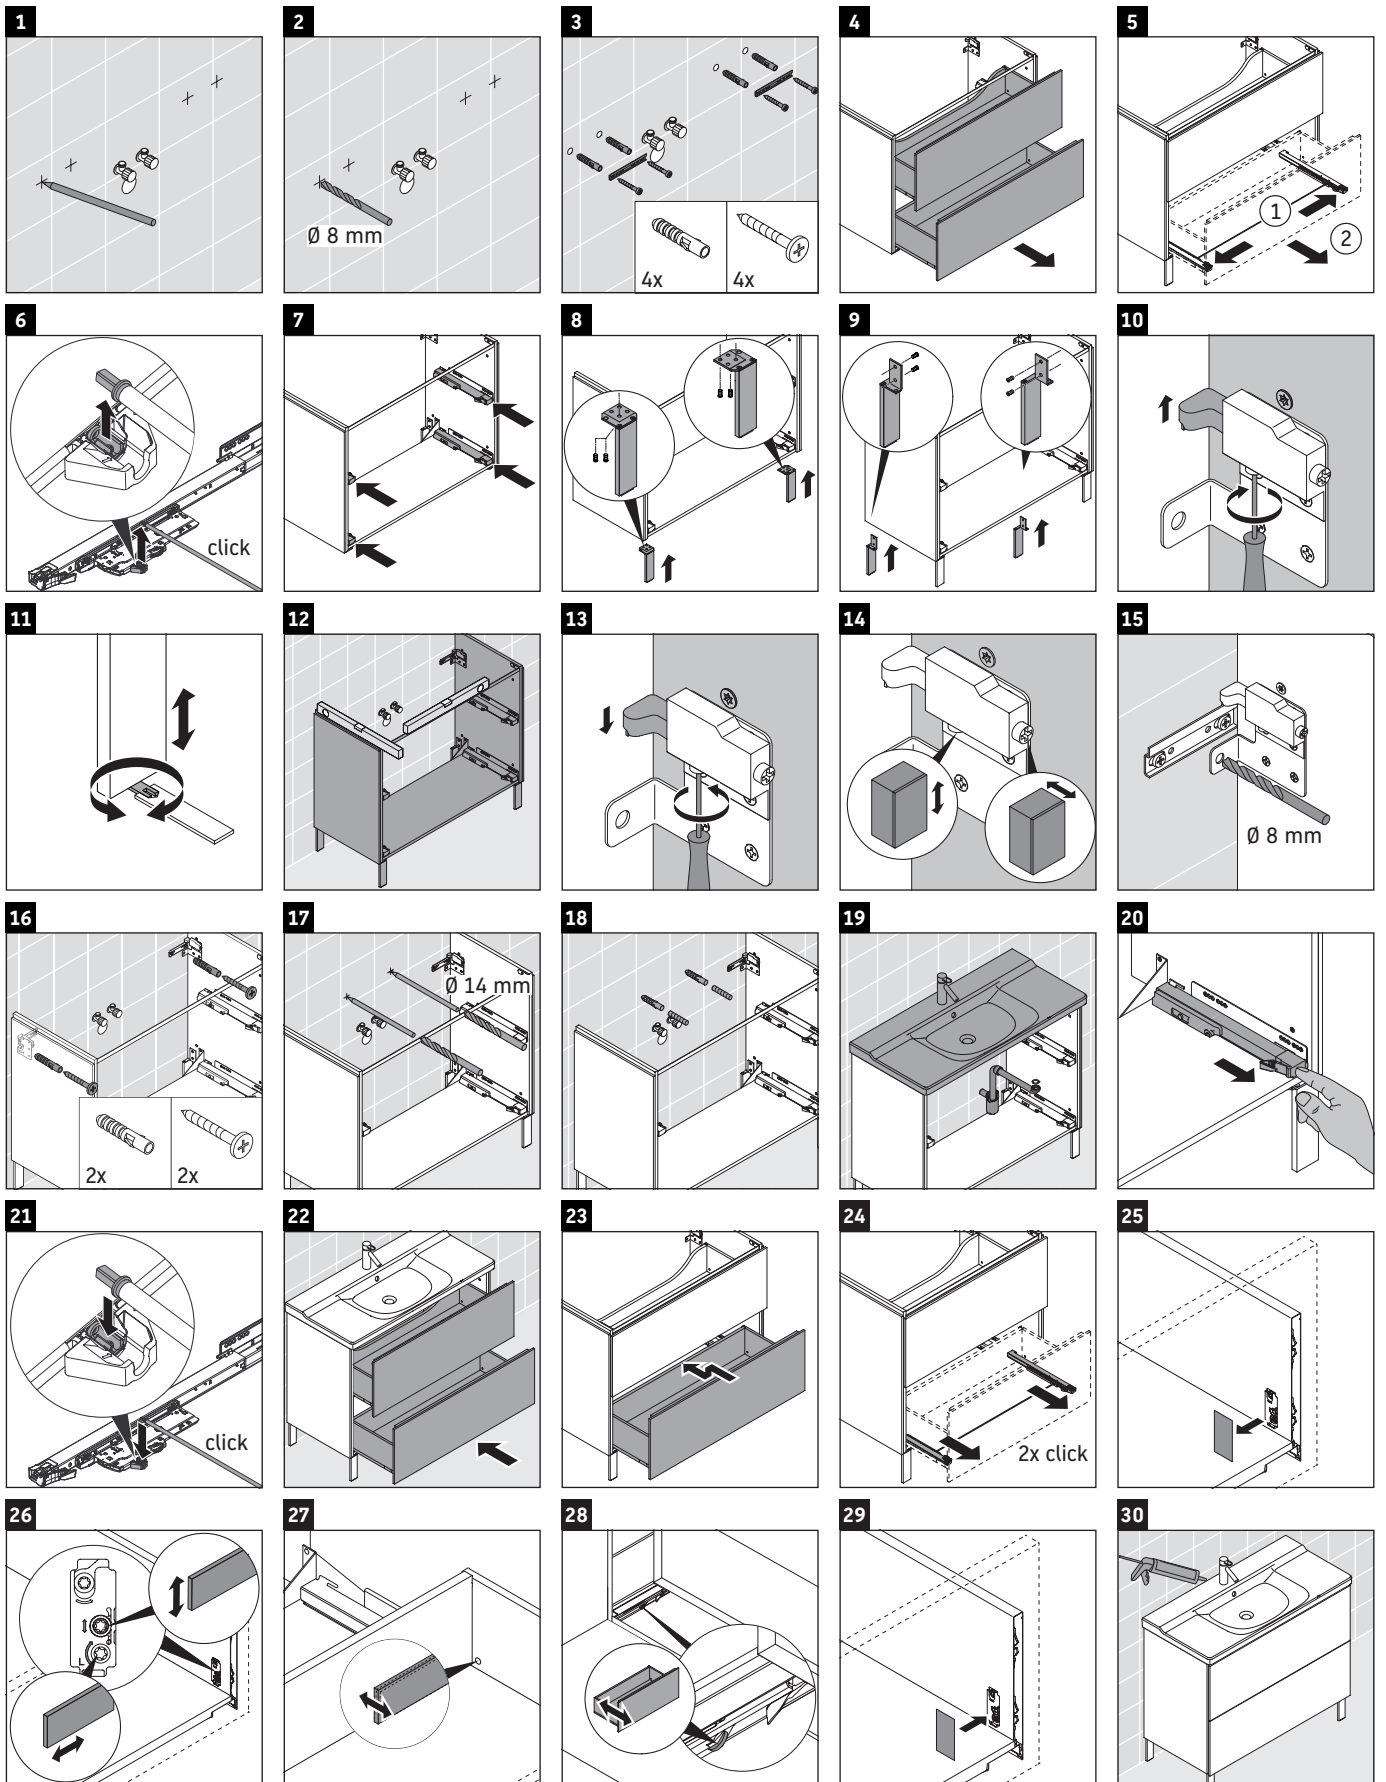

Best.-Nr. LC6602/16.09.2