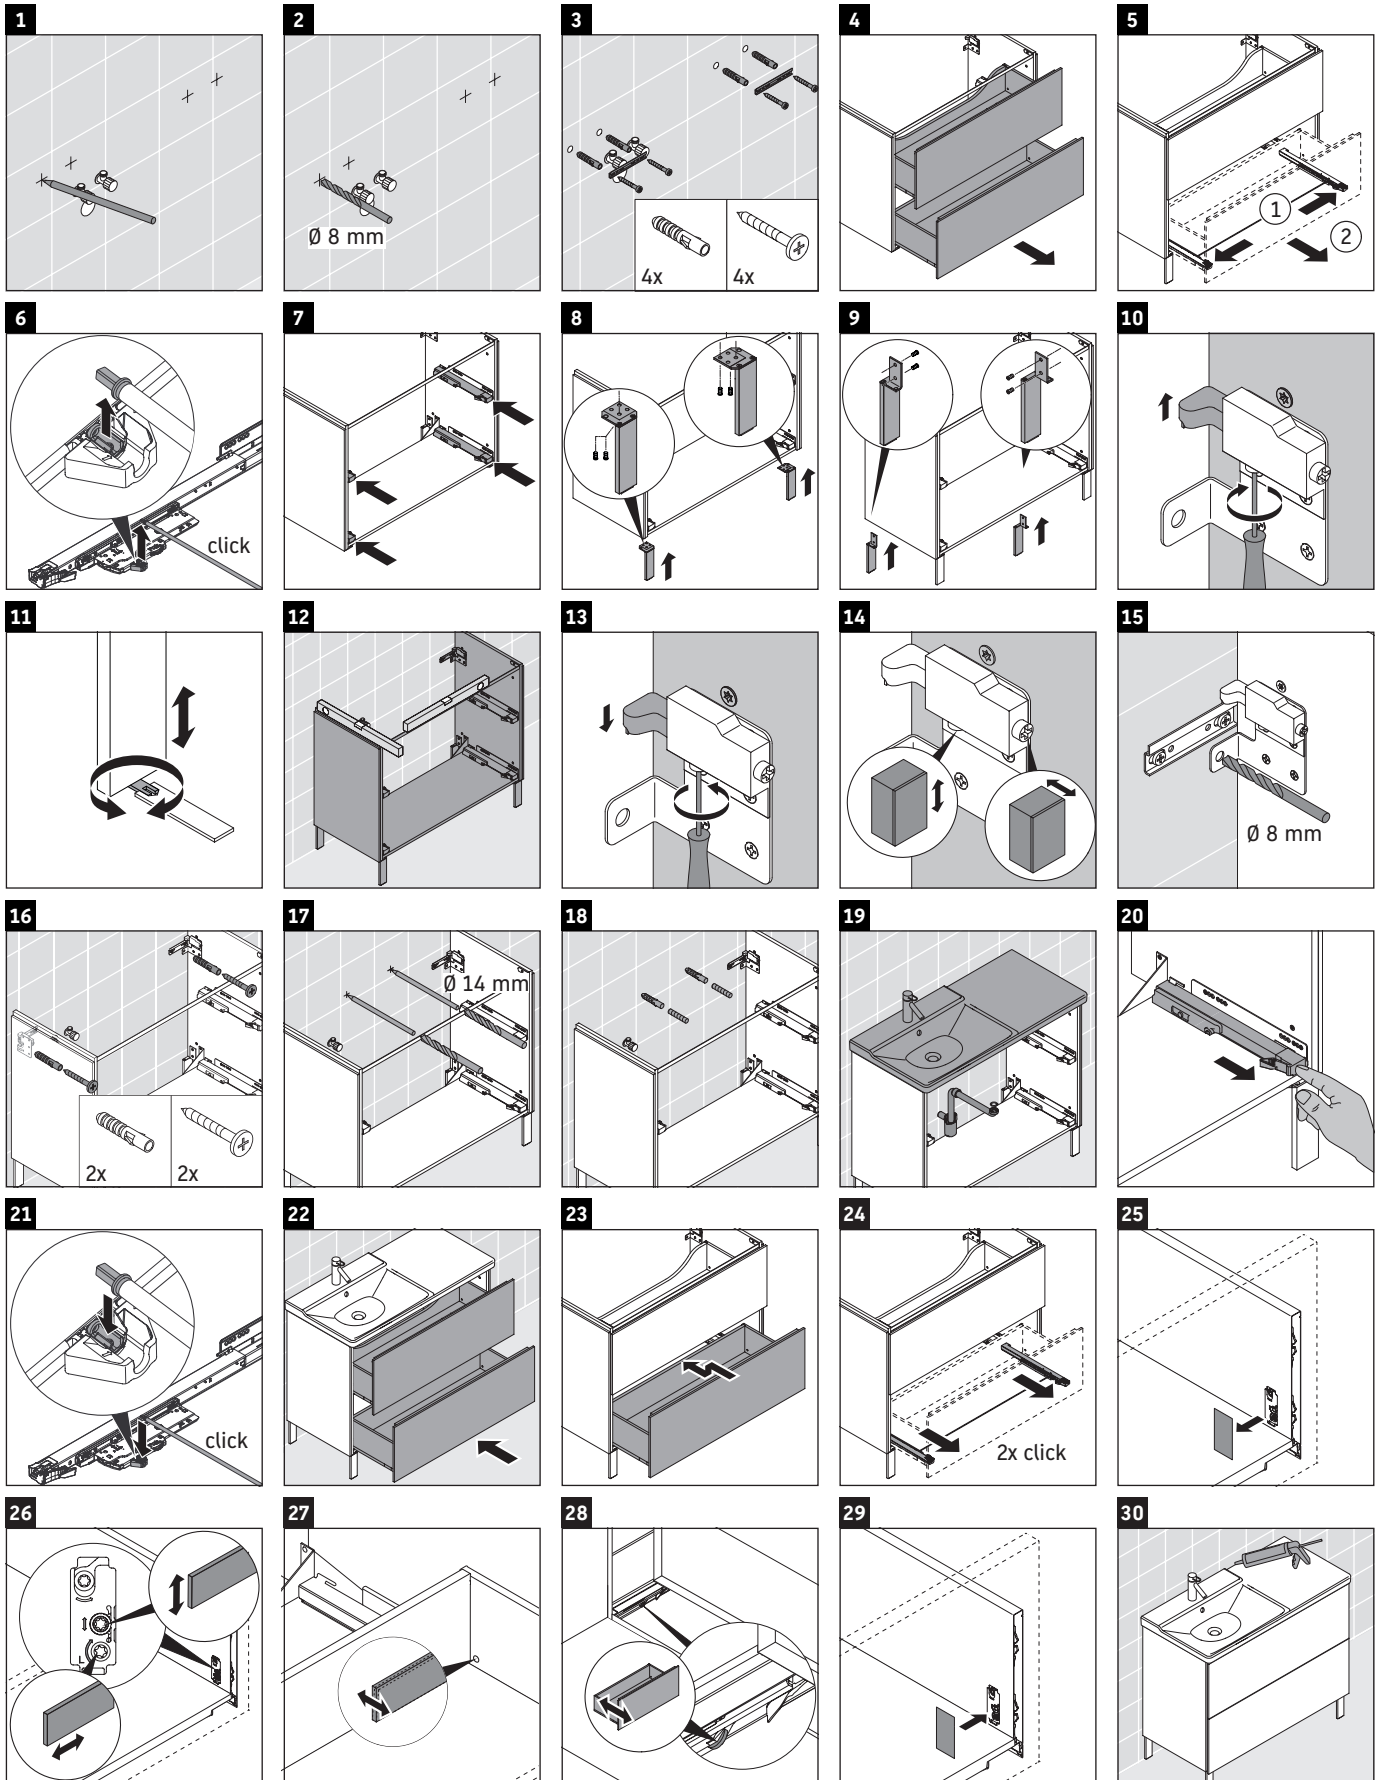

Best.-Nr. LC6602/16.09.2