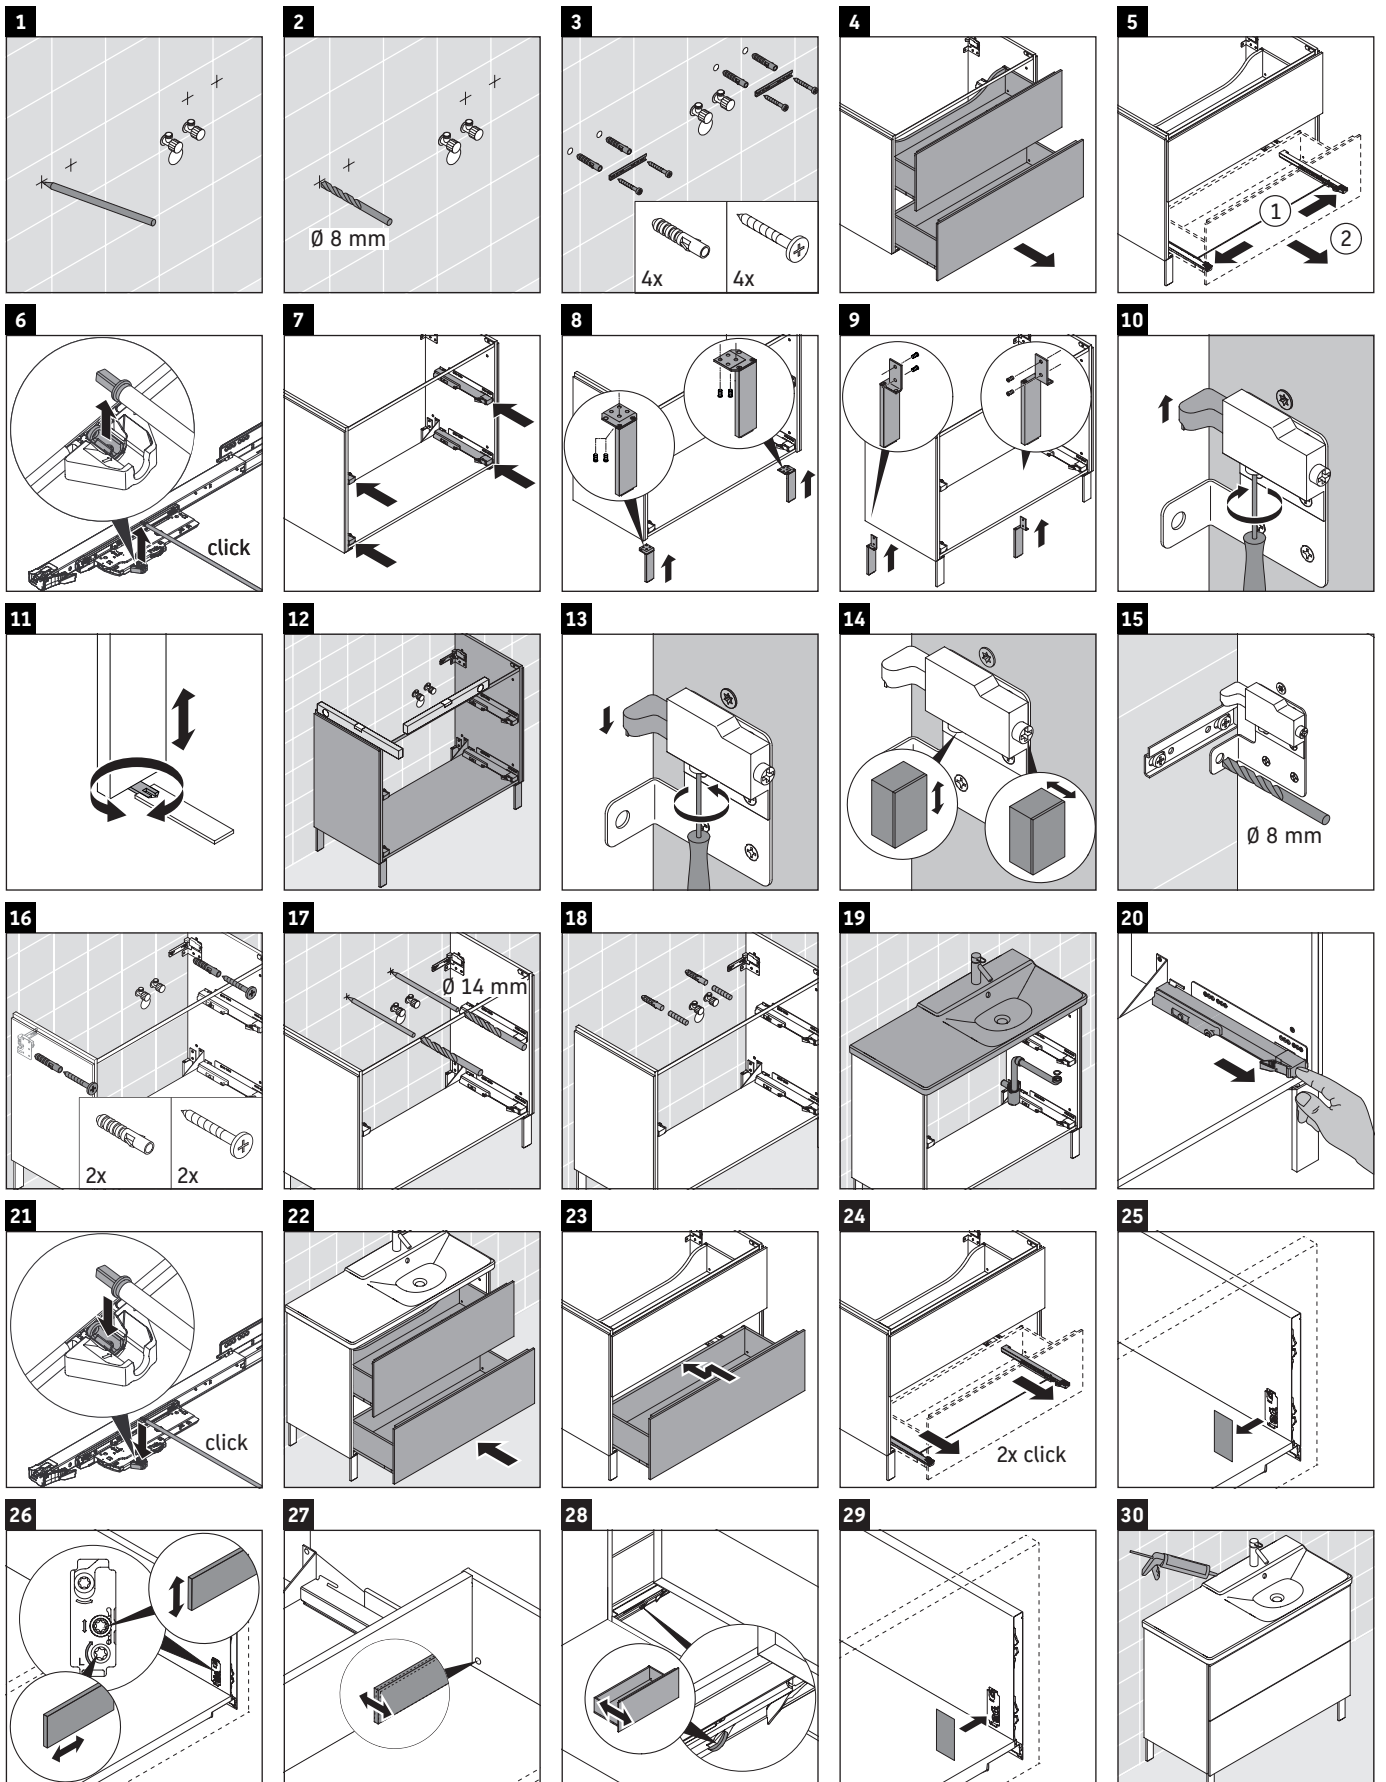

Best.-Nr. LC6602/16.09.2