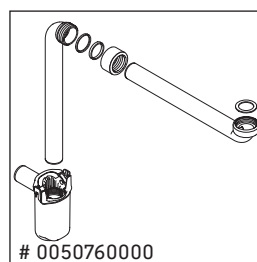

Instructions for use

The bathroom furniture range complies with the standards and guidelines applicable at the time of delivery and is designed for use in bathrooms. Direct contact with water should be avoided, for example, when showering.

We reserve the right to make technical improvements and design modifications to the products illustrated.