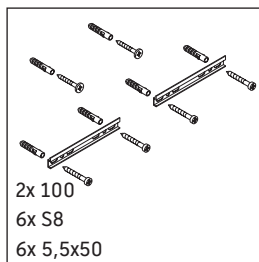

We reserve the right to make technical improvements and design modifications to the products illustrated.

Best.-Nr. LC6601/16.09.2

L-Cube

LC 6601

Mounting instructions

A mm	B mm	W mm	X mm
820	582	37	860

P3 Comforts # 233385