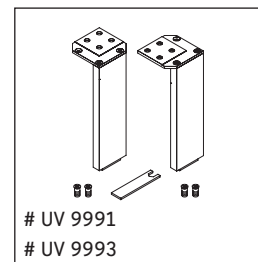

We reserve the right to make technical improvements and design modifications to the products illustrated.

Best.-Nr. LC6601/16.09.2

L-Cube

LC 6601

Mounting instructions

A mm	B mm	W mm	X mm
820	582	37	860

P3 Comforts # 233385