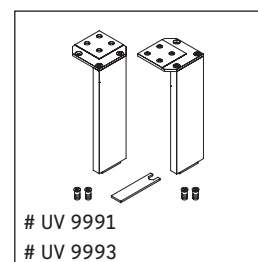

L-Cube

LC 6601

Mounting instructions

A	B	W	X
mm	mm	mm	mm
820	582	37	860

P3 Comforts # 233285

Instructions for use

The bathroom furniture range complies with the standards and guidelines applicable at the time of delivery and is designed for use in bathrooms. Direct contact with water should be avoided, for example, when showering.

We reserve the right to make technical improvements and design modifications to the products illustrated.

Best.-Nr. LC6601/16.09.2

L-Cube

LC 6601

Mounting instructions

A mm	B mm	W mm	X mm
820	582	37	860

P3 Comforts # 233385