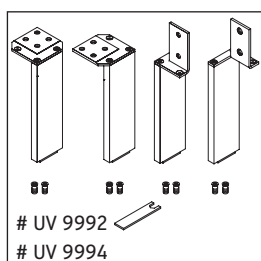

We reserve the right to make technical improvements and design modifications to the products illustrated.

Best.-Nr. LC6601/16.09.2

L-Cube

LC 6601

Mounting instructions

P3 Comforts # 233485

Instructions for use