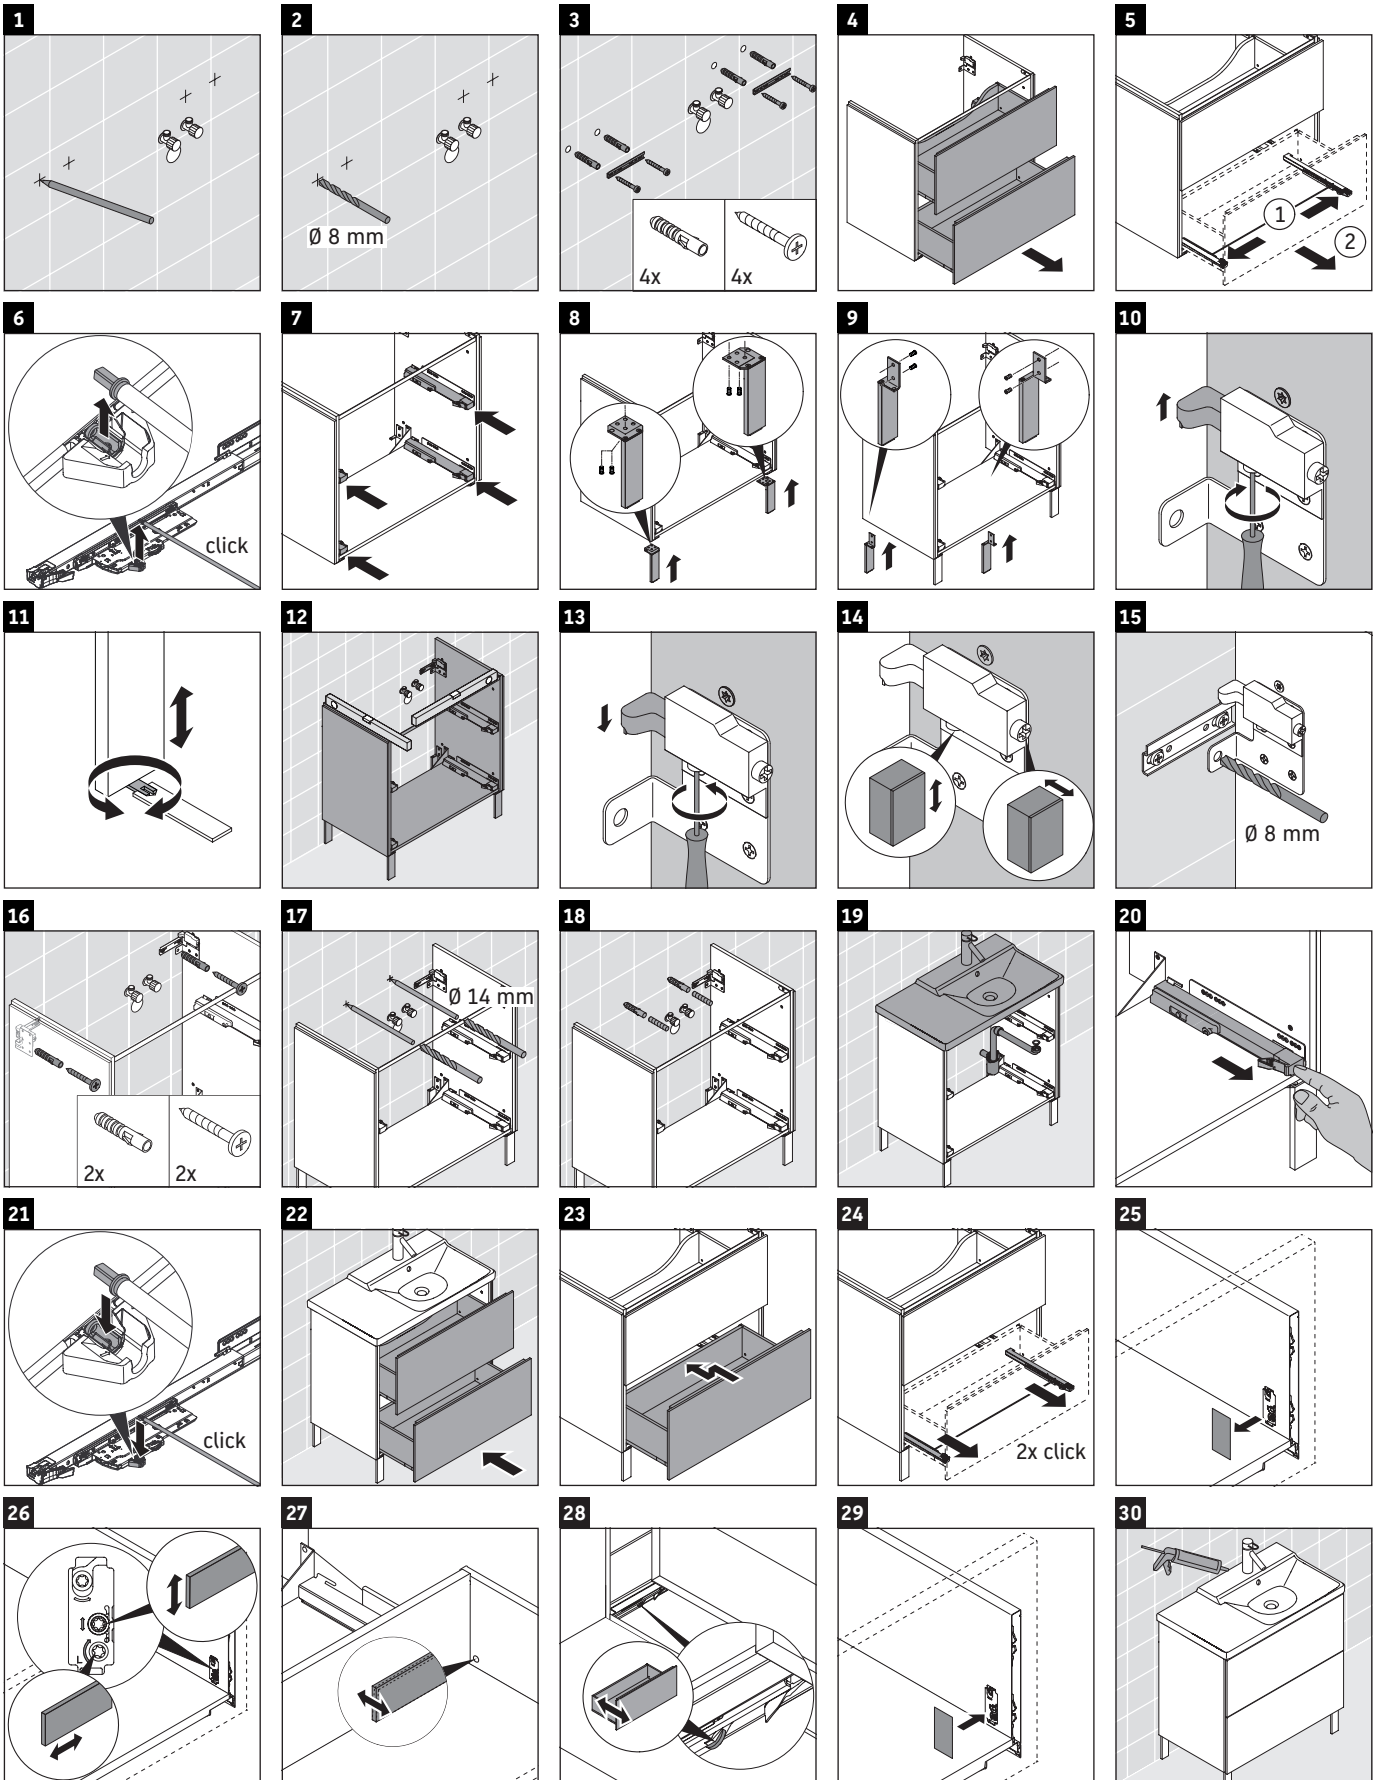

Best.-Nr. LC6601/16.09.2