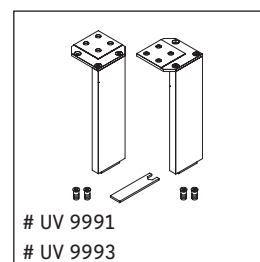

Instructions for use

The bathroom furniture range complies with the standards and guidelines applicable at the time of delivery and is designed for use in bathrooms. Direct contact with water should be avoided, for example, when showering.

We reserve the right to make technical improvements and design modifications to the products illustrated.