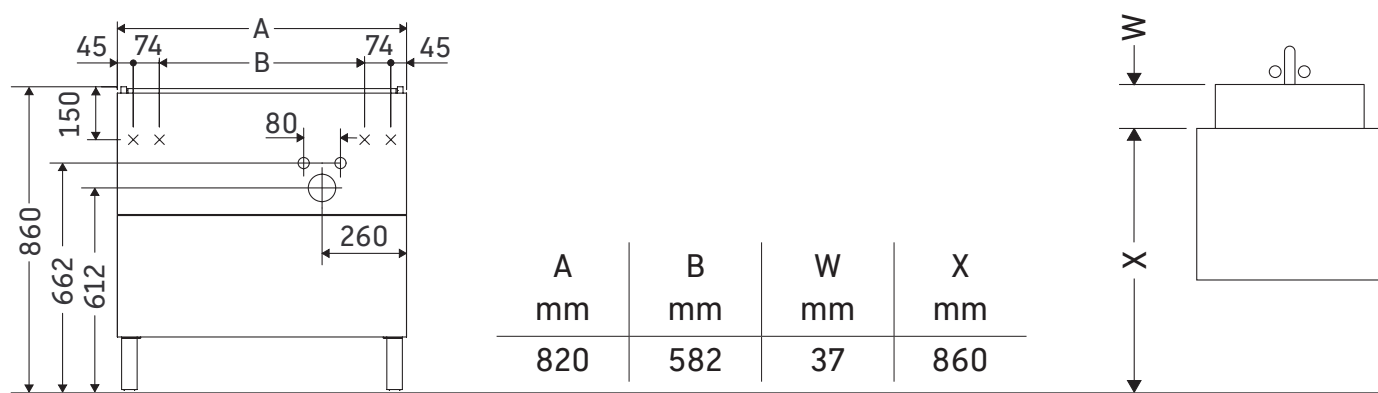

L-Cube

LC 6601

Mounting instructions

P3 Comforts # 233485