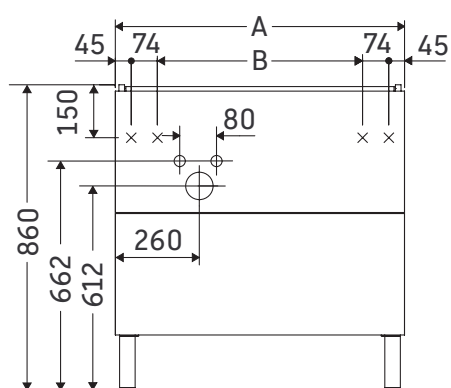

We reserve the right to make technical improvements and design modifications to the products illustrated.

Best.-Nr. LC6601/16.09.2

L-Cube

LC 6601

Mounting instructions

A mm	B mm	W mm	X mm
820	582	37	860

P3 Comforts # 233385