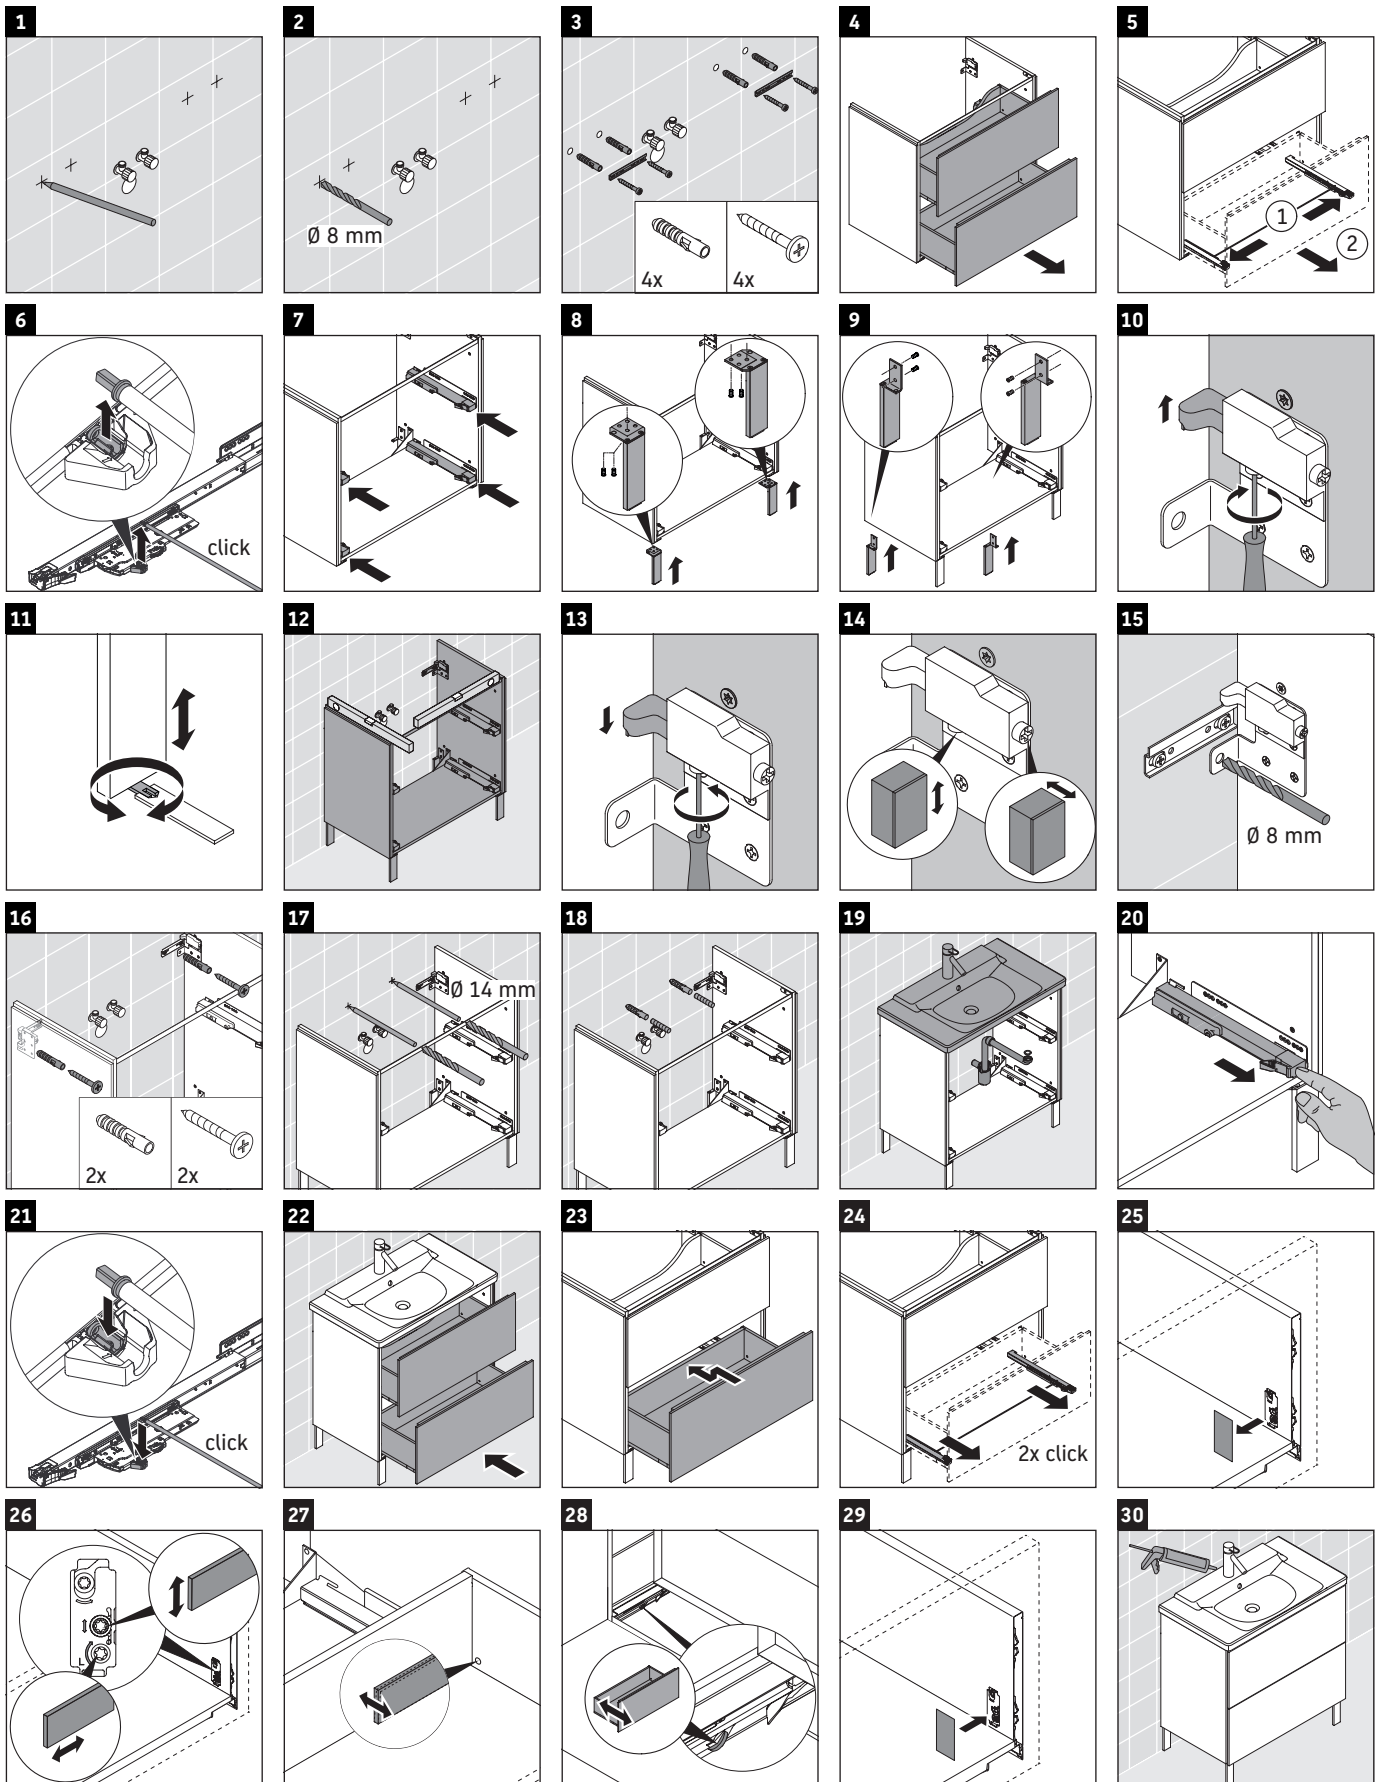

L-Cube

LC 6601

Mounting instructions

A	B	W	X
mm	mm	mm	mm
820	582	37	860

P3 Comforts # 233285

Instructions for use

The bathroom furniture range complies with the standards and guidelines applicable at the time of delivery and is designed for use in bathrooms. Direct contact with water should be avoided, for example, when showering.

We reserve the right to make technical improvements and design modifications to the products illustrated.

Best.-Nr. LC6601/16.09.2

L-Cube

LC 6601

Mounting instructions

A mm	B mm	W mm	X mm
820	582	37	860

P3 Comforts # 233385