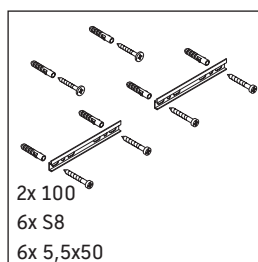

L-Cube

LC 6601

Mounting instructions

A	B	W	X
mm	mm	mm	mm
820	582	37	860

P3 Comforts # 233285

Instructions for use

The bathroom furniture range complies with the standards and guidelines applicable at the time of delivery and is designed for use in bathrooms. Direct contact with water should be avoided, for example, when showering.

We reserve the right to make technical improvements and design modifications to the products illustrated.

Best.-Nr. LC6601/16.09.2

L-Cube

LC 6601

Mounting instructions

A mm	B mm	W mm	X mm
820	582	37	860

P3 Comforts # 233385