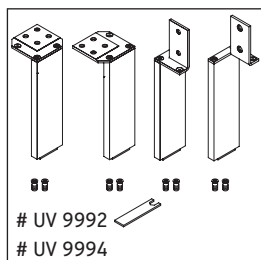

We reserve the right to make technical improvements and design modifications to the products illustrated.

Best.-Nr. LC6601/16.09.2

L-Cube

LC 6601

Mounting instructions

A mm	B mm	W mm	X mm
820	582	37	860

P3 Comforts # 233385