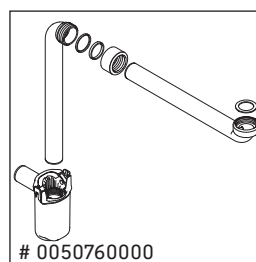

L-Cube

LC 6601

Mounting instructions

A	B	W	X
mm	mm	mm	mm
820	582	37	860

P3 Comforts # 233285

Instructions for use

The bathroom furniture range complies with the standards and guidelines applicable at the time of delivery and is designed for use in bathrooms. Direct contact with water should be avoided, for example, when showering.

We reserve the right to make technical improvements and design modifications to the products illustrated.

Best.-Nr. LC6601/16.09.2

L-Cube

LC 6601

Mounting instructions

A mm	B mm	W mm	X mm
820	582	37	860

P3 Comforts # 233385