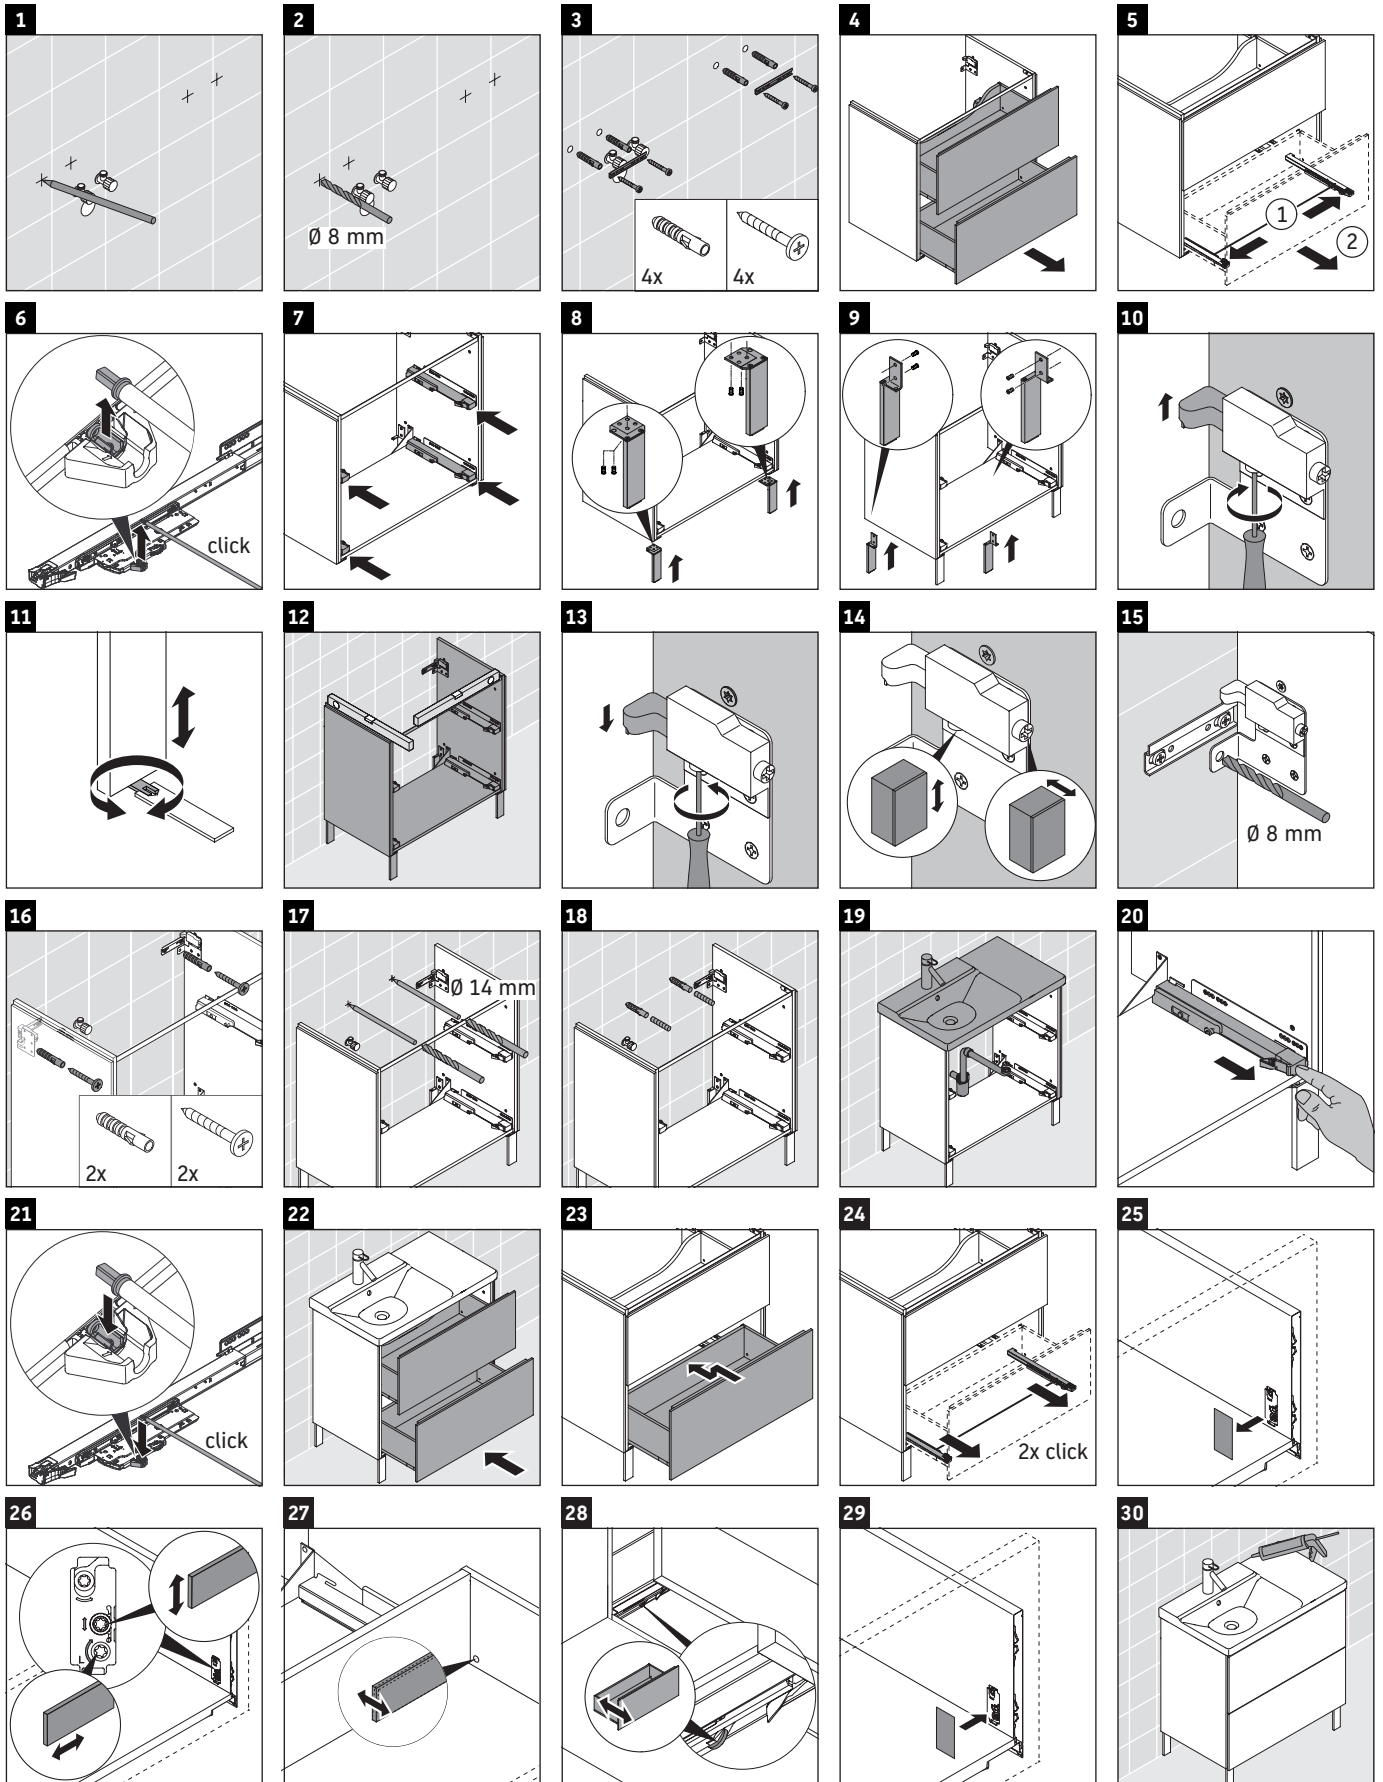

Best.-Nr. LC6601/16.09.2