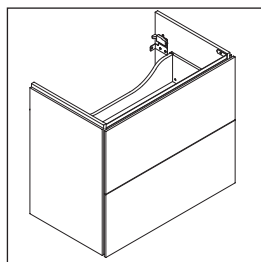

L-Cube

LC 6601

Mounting instructions

A	B	W	X
mm	mm	mm	mm
820	582	37	860

P3 Comforts # 233285

Instructions for use

The bathroom furniture range complies with the standards and guidelines applicable at the time of delivery and is designed for use in bathrooms. Direct contact with water should be avoided, for example, when showering.

We reserve the right to make technical improvements and design modifications to the products illustrated.

Best.-Nr. LC6601/16.09.2

L-Cube

LC 6601

Mounting instructions

A mm	B mm	W mm	X mm
820	582	37	860

P3 Comforts # 233385