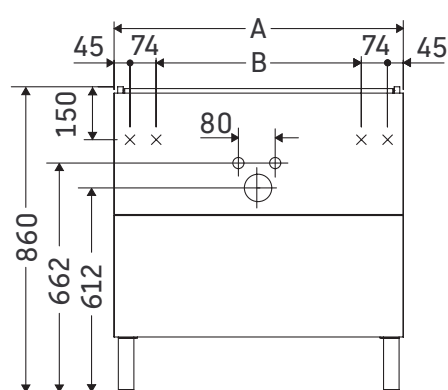

L-Cube

LC 6601

Mounting instructions

A	B	W	X
mm	mm	mm	mm
820	582	37	860

P3 Comforts # 233285

Instructions for use

The bathroom furniture range complies with the standards and guidelines applicable at the time of delivery and is designed for use in bathrooms. Direct contact with water should be avoided, for example, when showering.

We reserve the right to make technical improvements and design modifications to the products illustrated.

Best.-Nr. LC6601/16.09.2

L-Cube

LC 6601

Mounting instructions

A mm	B mm	W mm	X mm
820	582	37	860

P3 Comforts # 233385