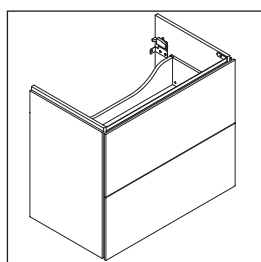

L-Cube

LC 6601

Mounting instructions

A	B	W	X
mm	mm	mm	mm
820	582	37	860

P3 Comforts # 233285

Instructions for use

The bathroom furniture range complies with the standards and guidelines applicable at the time of delivery and is designed for use in bathrooms. Direct contact with water should be avoided, for example, when showering.

We reserve the right to make technical improvements and design modifications to the products illustrated.

Best.-Nr. LC6601/16.09.2

L-Cube

LC 6601

Mounting instructions

A mm	B mm	W mm	X mm
820	582	37	860

P3 Comforts # 233385