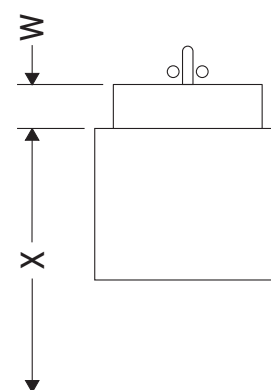

L-Cube

LC 6601

Mounting instructions

A	B	W	X
mm	mm	mm	mm
820	582	37	860

P3 Comforts # 233285

Instructions for use

The bathroom furniture range complies with the standards and guidelines applicable at the time of delivery and is designed for use in bathrooms. Direct contact with water should be avoided, for example, when showering.

We reserve the right to make technical improvements and design modifications to the products illustrated.

Best.-Nr. LC6601/16.09.2

L-Cube

LC 6601

Mounting instructions

A mm	B mm	W mm	X mm
820	582	37	860

P3 Comforts # 233385