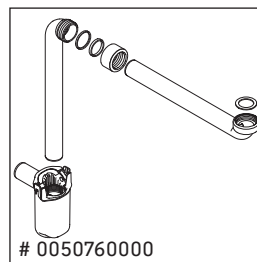

L-Cube

LC 6601

Mounting instructions

A	B	W	X
mm	mm	mm	mm
820	582	37	860

P3 Comforts # 233285

Instructions for use

The bathroom furniture range complies with the standards and guidelines applicable at the time of delivery and is designed for use in bathrooms. Direct contact with water should be avoided, for example, when showering.

We reserve the right to make technical improvements and design modifications to the products illustrated.

Best.-Nr. LC6601/16.09.2

L-Cube

LC 6601

Mounting instructions

A mm	B mm	W mm	X mm
820	582	37	860

P3 Comforts # 233385