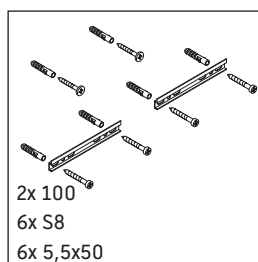

Instructions for use

The bathroom furniture range complies with the standards and guidelines applicable at the time of delivery and is designed for use in bathrooms. Direct contact with water should be avoided, for example, when showering.

We reserve the right to make technical improvements and design modifications to the products illustrated.