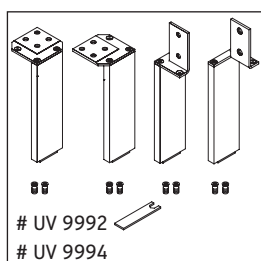

L-Cube

LC 6601

Mounting instructions

A	B	W	X
mm	mm	mm	mm
820	582	37	860

P3 Comforts # 233285

Instructions for use

The bathroom furniture range complies with the standards and guidelines applicable at the time of delivery and is designed for use in bathrooms. Direct contact with water should be avoided, for example, when showering.

We reserve the right to make technical improvements and design modifications to the products illustrated.

Best.-Nr. LC6601/16.09.2

L-Cube

LC 6601

Mounting instructions

A mm	B mm	W mm	X mm
820	582	37	860

P3 Comforts # 233385