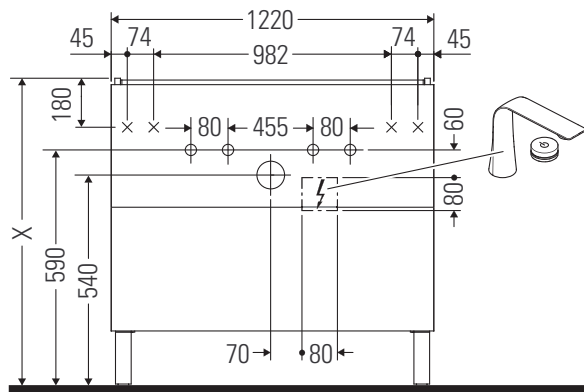

L-Cube

LC 6599

Mounting instructions

W mm	X mm
16	834

W mm	X mm
16	834

Viu # 234412

Instructions for use

The bathroom furniture range complies with the standards and guidelines applicable at the time of delivery and is designed for use in bathrooms. Direct contact with water should be avoided, for example, when showering.