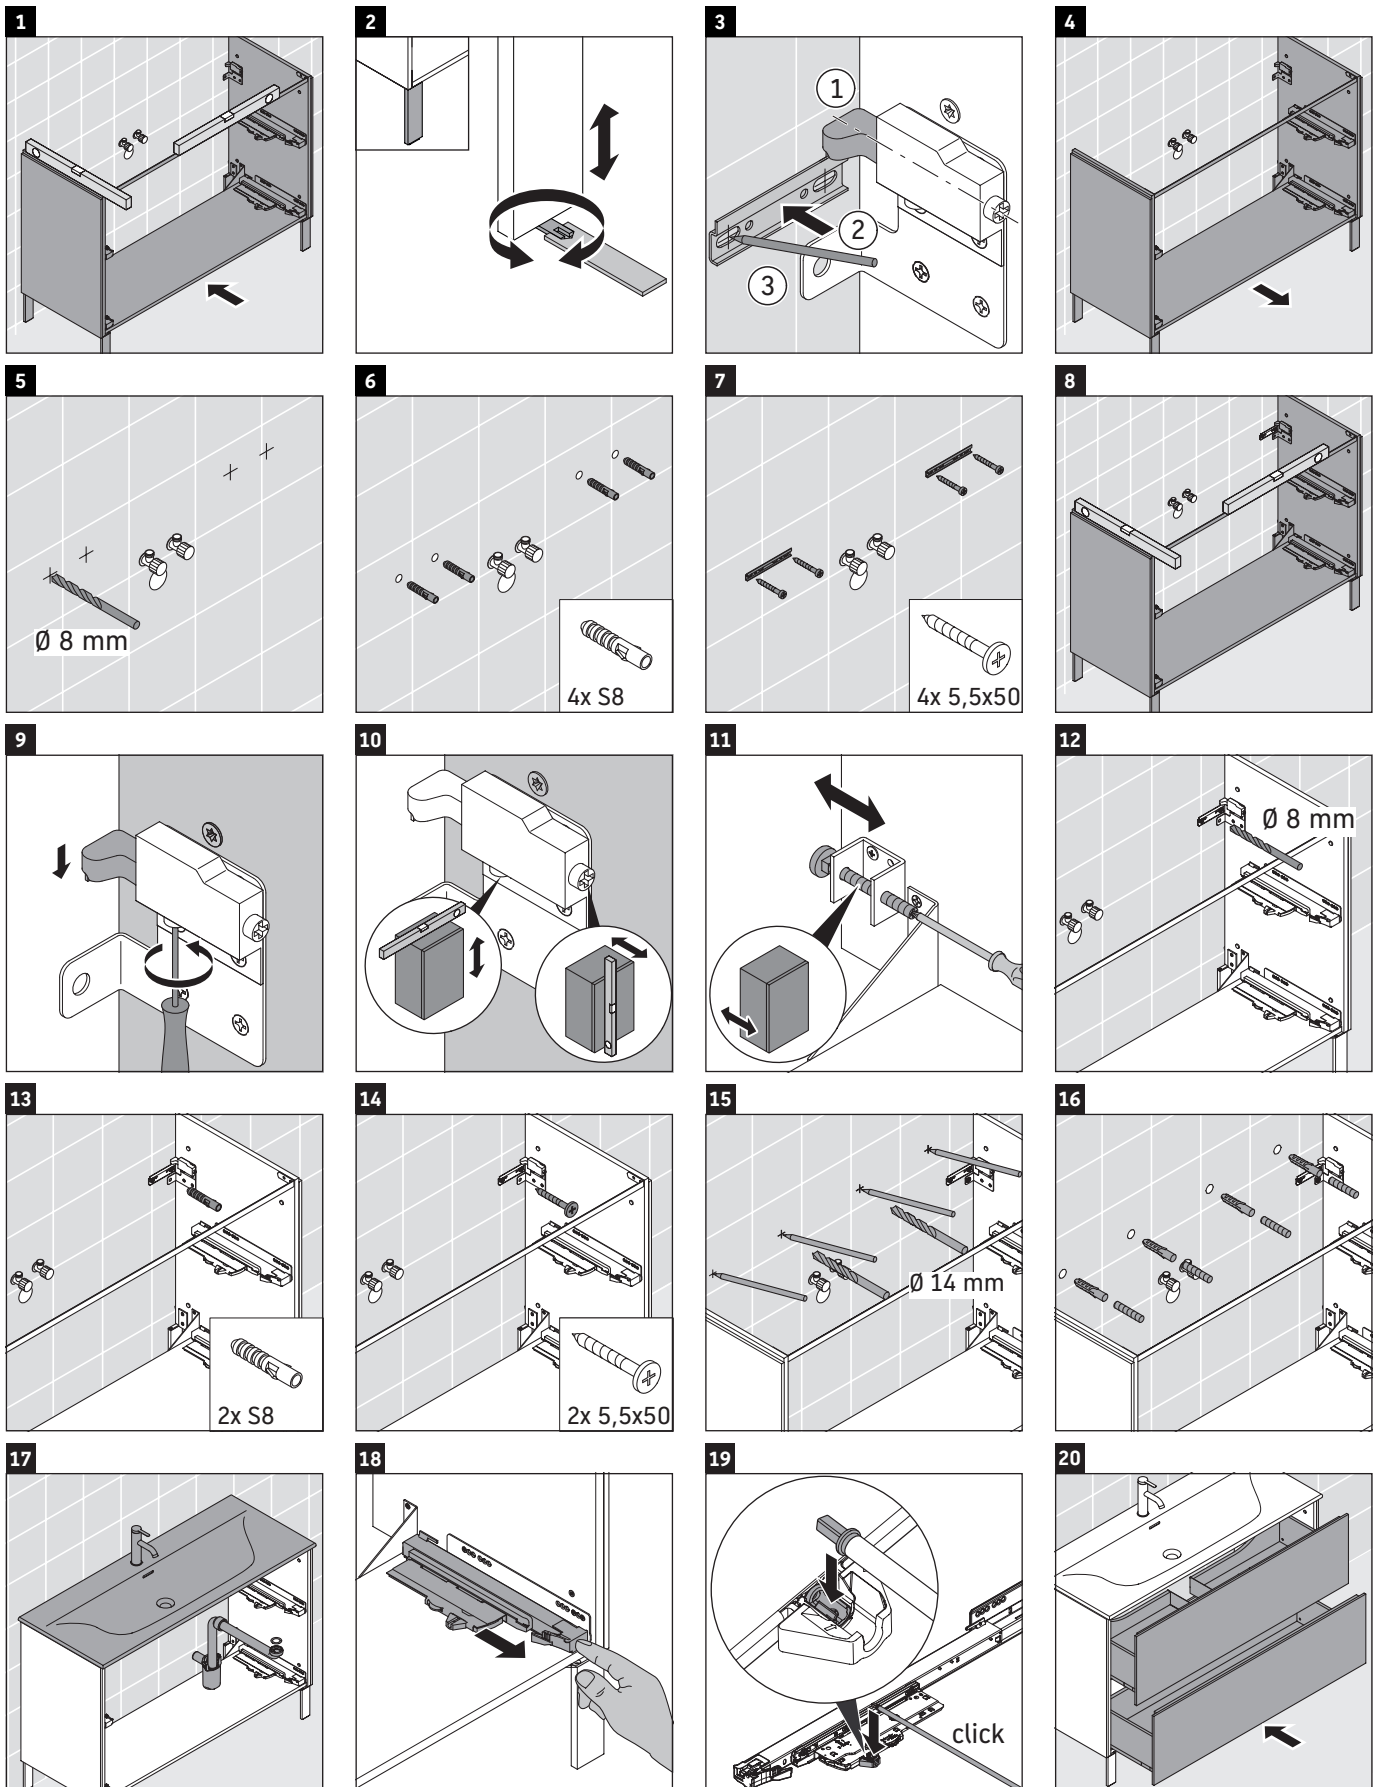

Duravit AG, Werderstr. 36, 78132 Hornberg, Germany, Phone +49 78 33 700, Fax +49 78 33 70 289, info@duravit.de, www.duravit.de