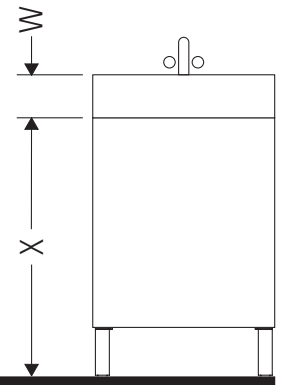

L-Cube

LC 6599

Mounting instructions

W mm	X mm
16	834

W mm	X mm
16	834

Viu # 234412

Instructions for use

The bathroom furniture range complies with the standards and guidelines applicable at the time of delivery and is designed for use in bathrooms. Direct contact with water should be avoided, for example, when showering.