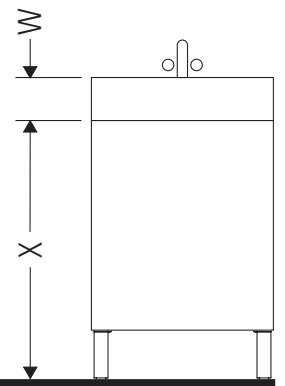

L-Cube

LC 6599

Mounting instructions

W mm	X mm
16	834

W mm	X mm
16	834

Viu # 234412

Instructions for use

The bathroom furniture range complies with the standards and guidelines applicable at the time of delivery and is designed for use in bathrooms. Direct contact with water should be avoided, for example, when showering.