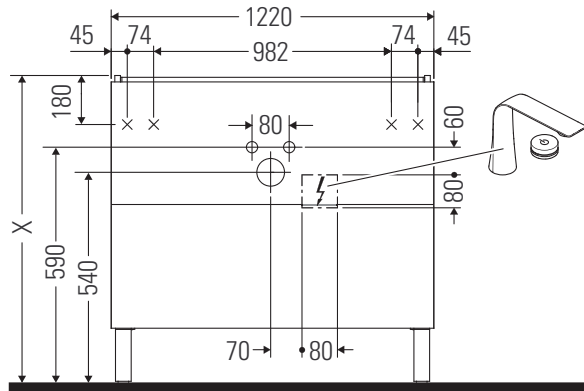

L-Cube

LC 6599

Mounting instructions

W mm	X mm
16	834

W mm	X mm
16	834

Viu # 234412

Instructions for use

The bathroom furniture range complies with the standards and guidelines applicable at the time of delivery and is designed for use in bathrooms. Direct contact with water should be avoided, for example, when showering.