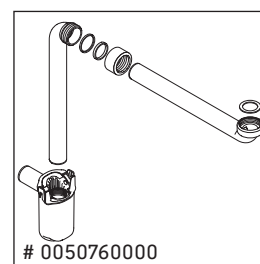

L-Cube

LC 6307

Mounting instructions

Viu # 234483

Instructions for use

The bathroom furniture range complies with the standards and guidelines applicable at the time of delivery and is designed for use in bathrooms. Direct contact with water should be avoided, for example, when showering.