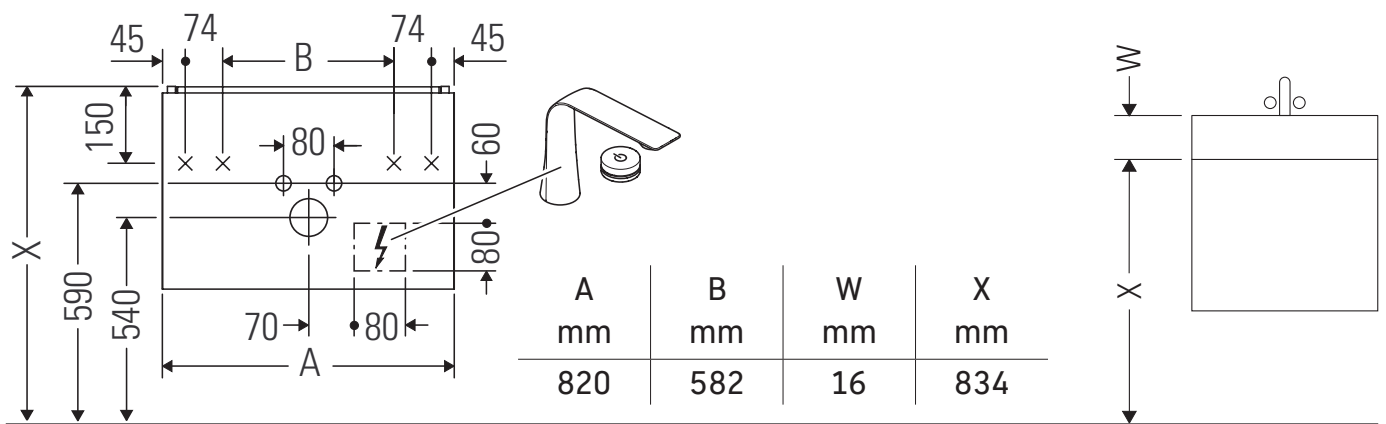

L-Cube

LC 6307

Mounting instructions

Viu # 234483

Instructions for use

The bathroom furniture range complies with the standards and guidelines applicable at the time of delivery and is designed for use in bathrooms. Direct contact with water should be avoided, for example, when showering.