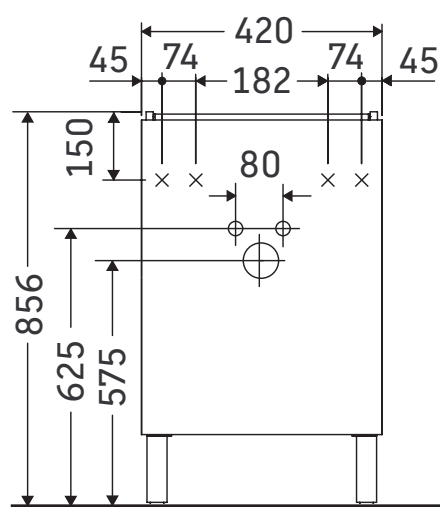

## Mounting instructions

W mm	X mm
17	856

ME by Starck # 072343