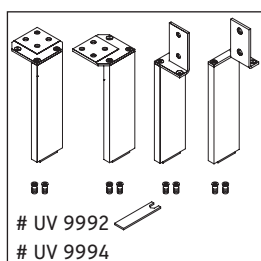

## Mounting instructions

W mm	X mm
17	856

ME by Starck # 072343