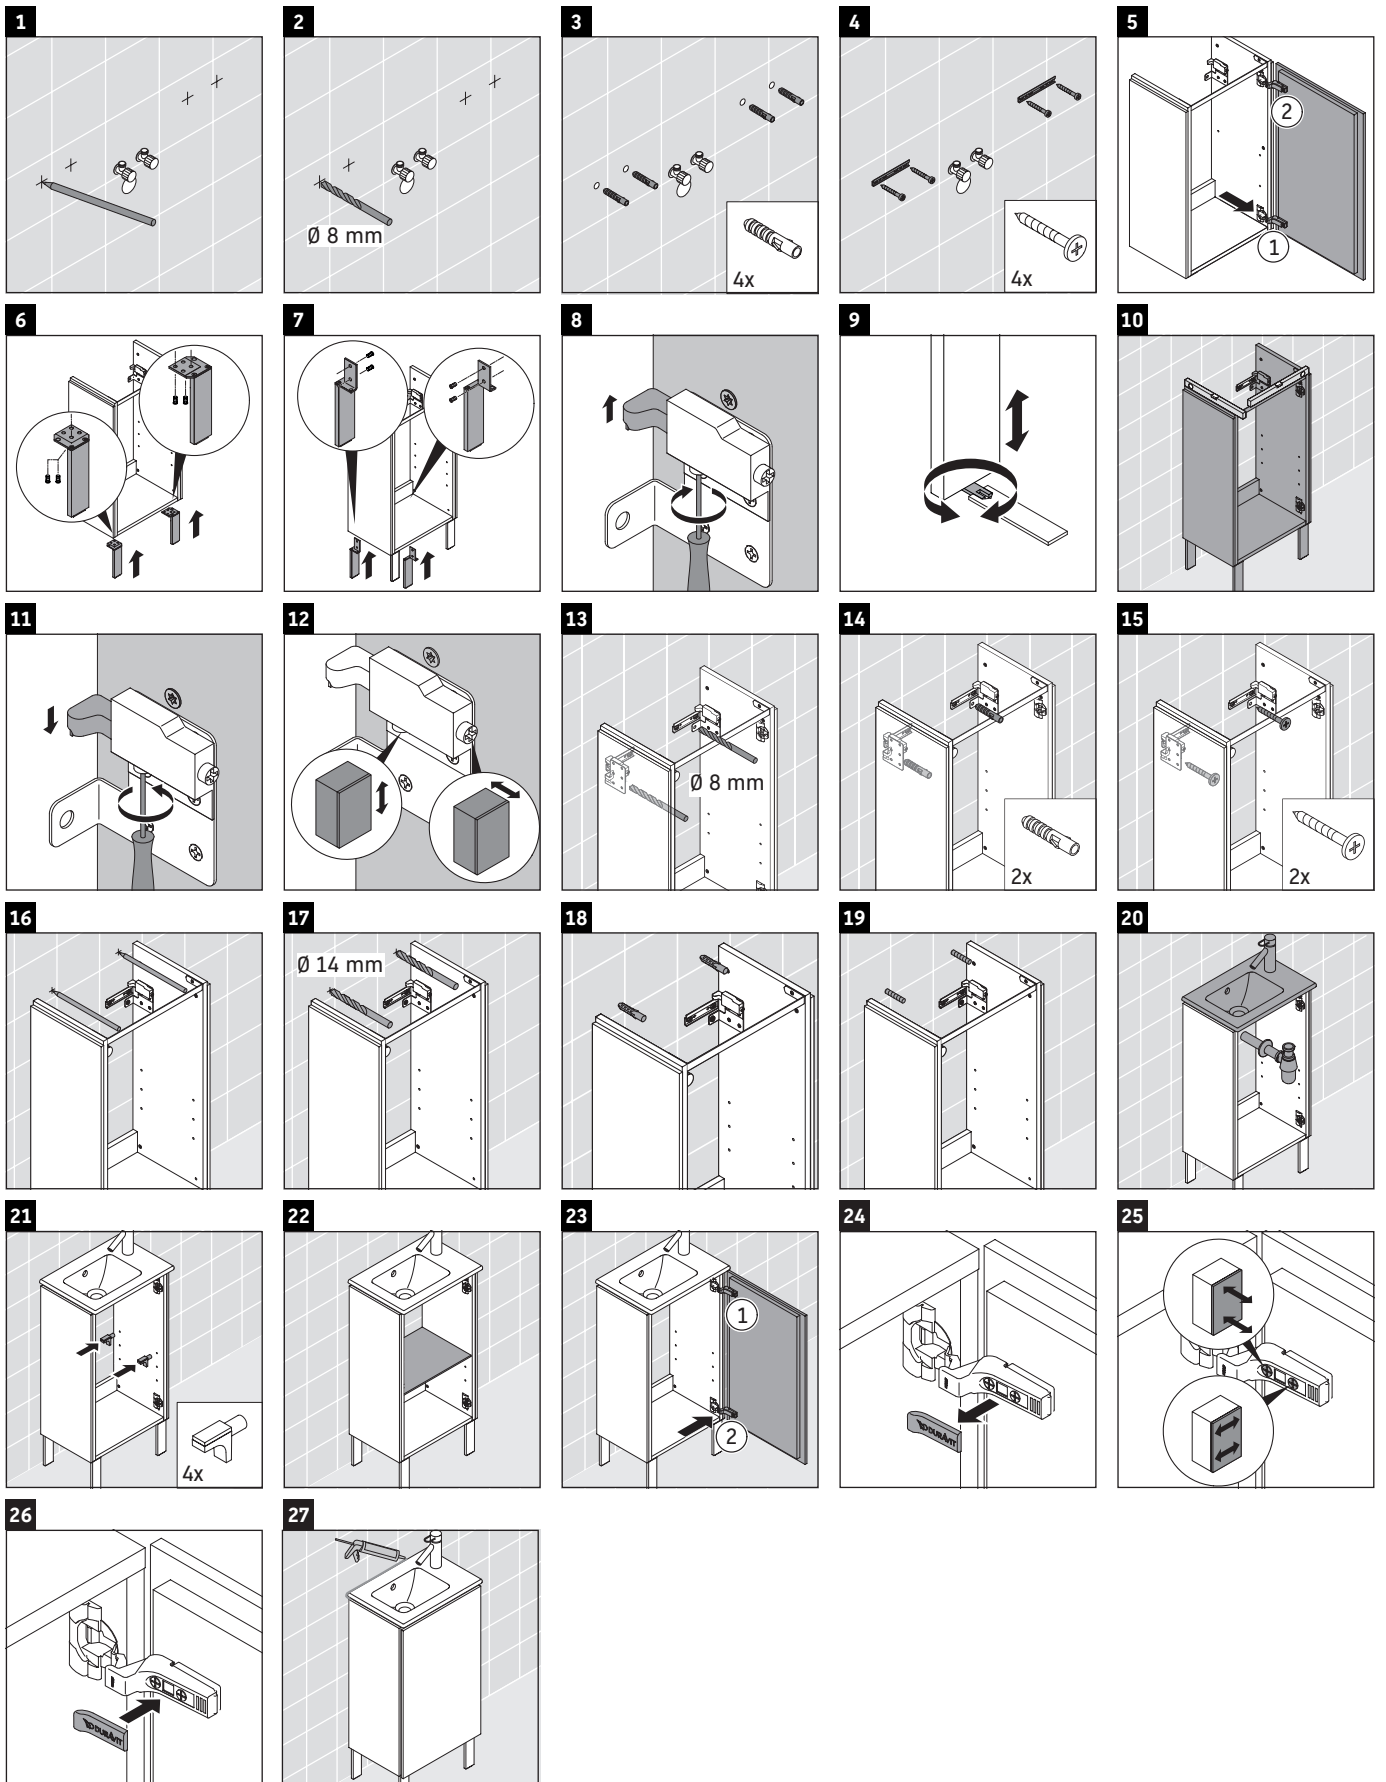

Best.-Nr. LC6273/16.09.2

Duravit AG, Werderstr. 36, 78132 Hornberg, Germany, Phone +49 78 33 700, Fax +49 78 33 70 289, info@duravit.de, www.duravit.de