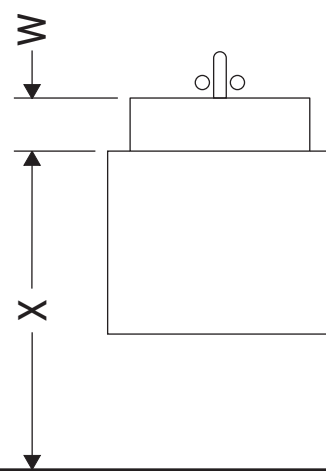

# L-Cube

## Installation instructions

W mm	X mm
17	834

ME by Starck # 072343