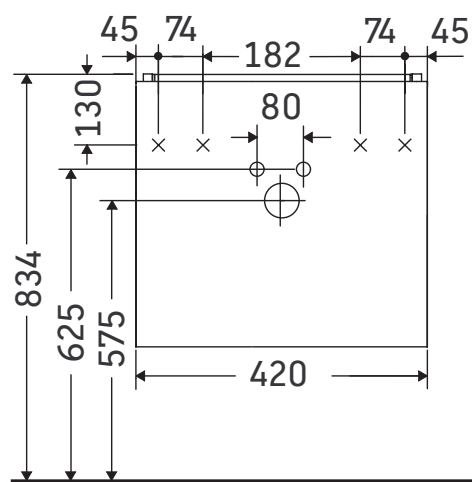

# L-Cube

## Installation instructions

W mm	X mm
17	834

ME by Starck # 072343