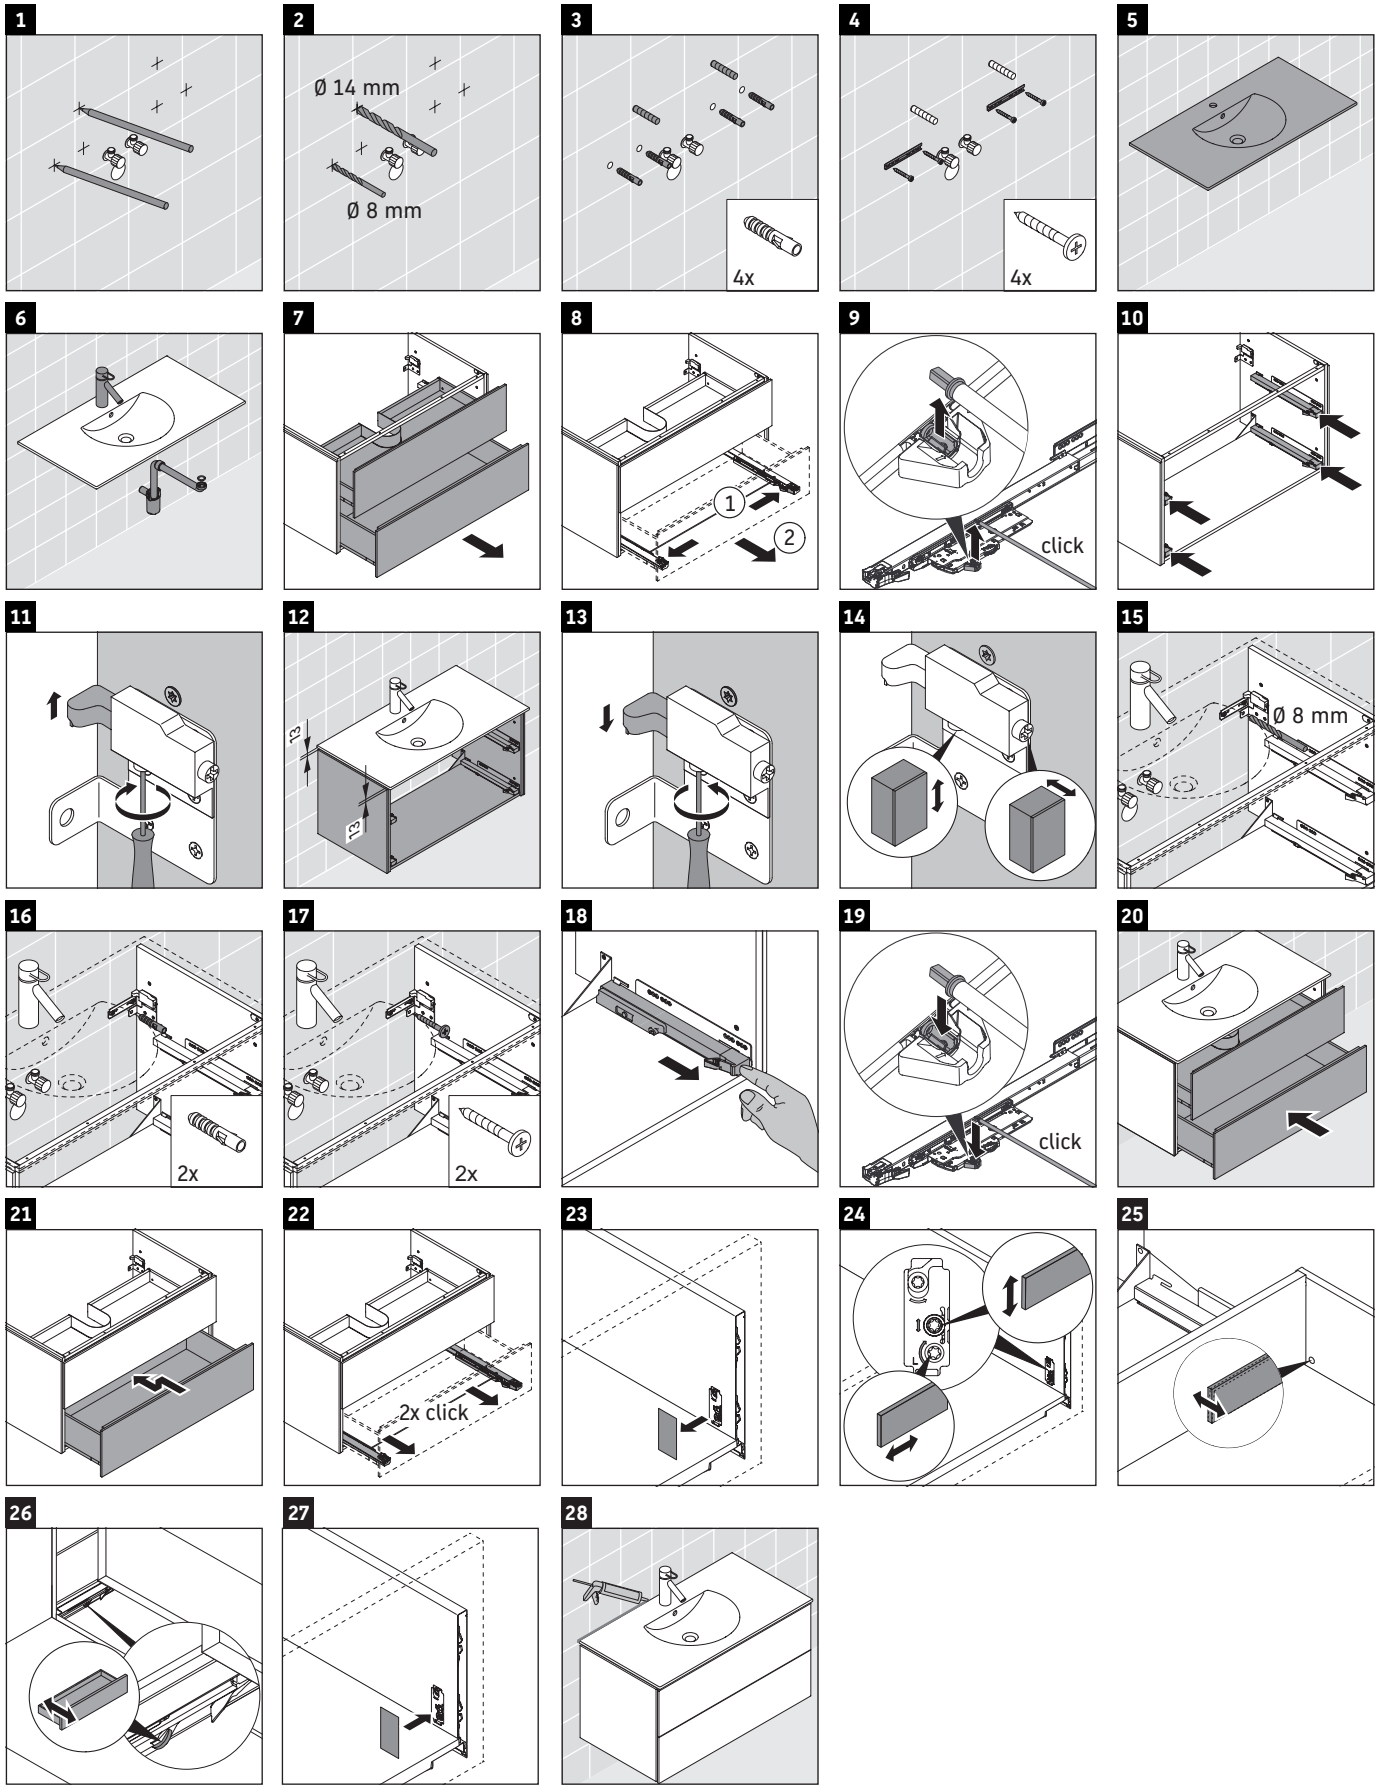

Best.-Nr. LC6263/16.09.2