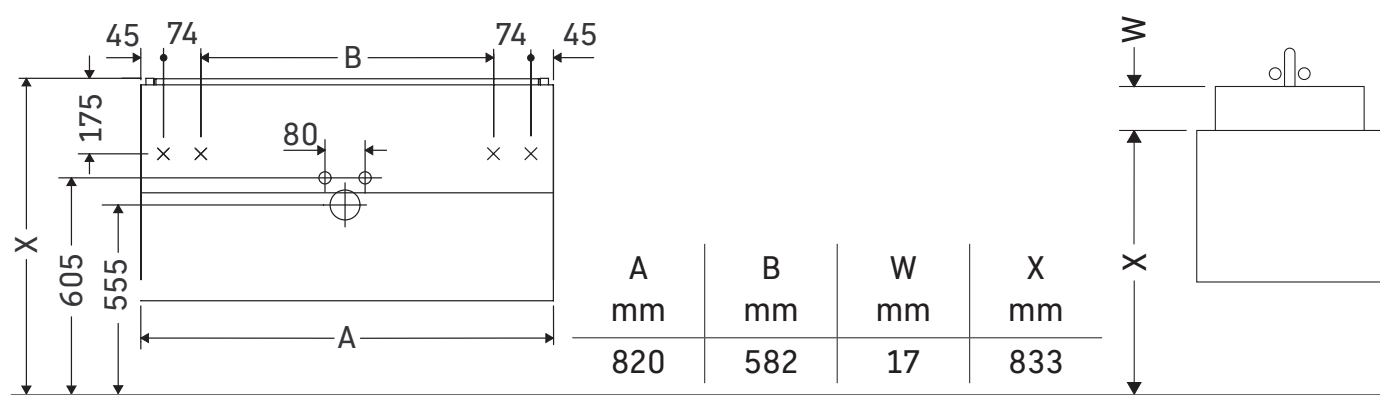

L-Cube

LC 6262

Mounting instructions

Darling New # 049983

Instructions for use

The bathroom furniture range complies with the standards and guidelines applicable at the time of delivery and is designed for use in bathrooms. Direct contact with water should be avoided, for example, when showering.