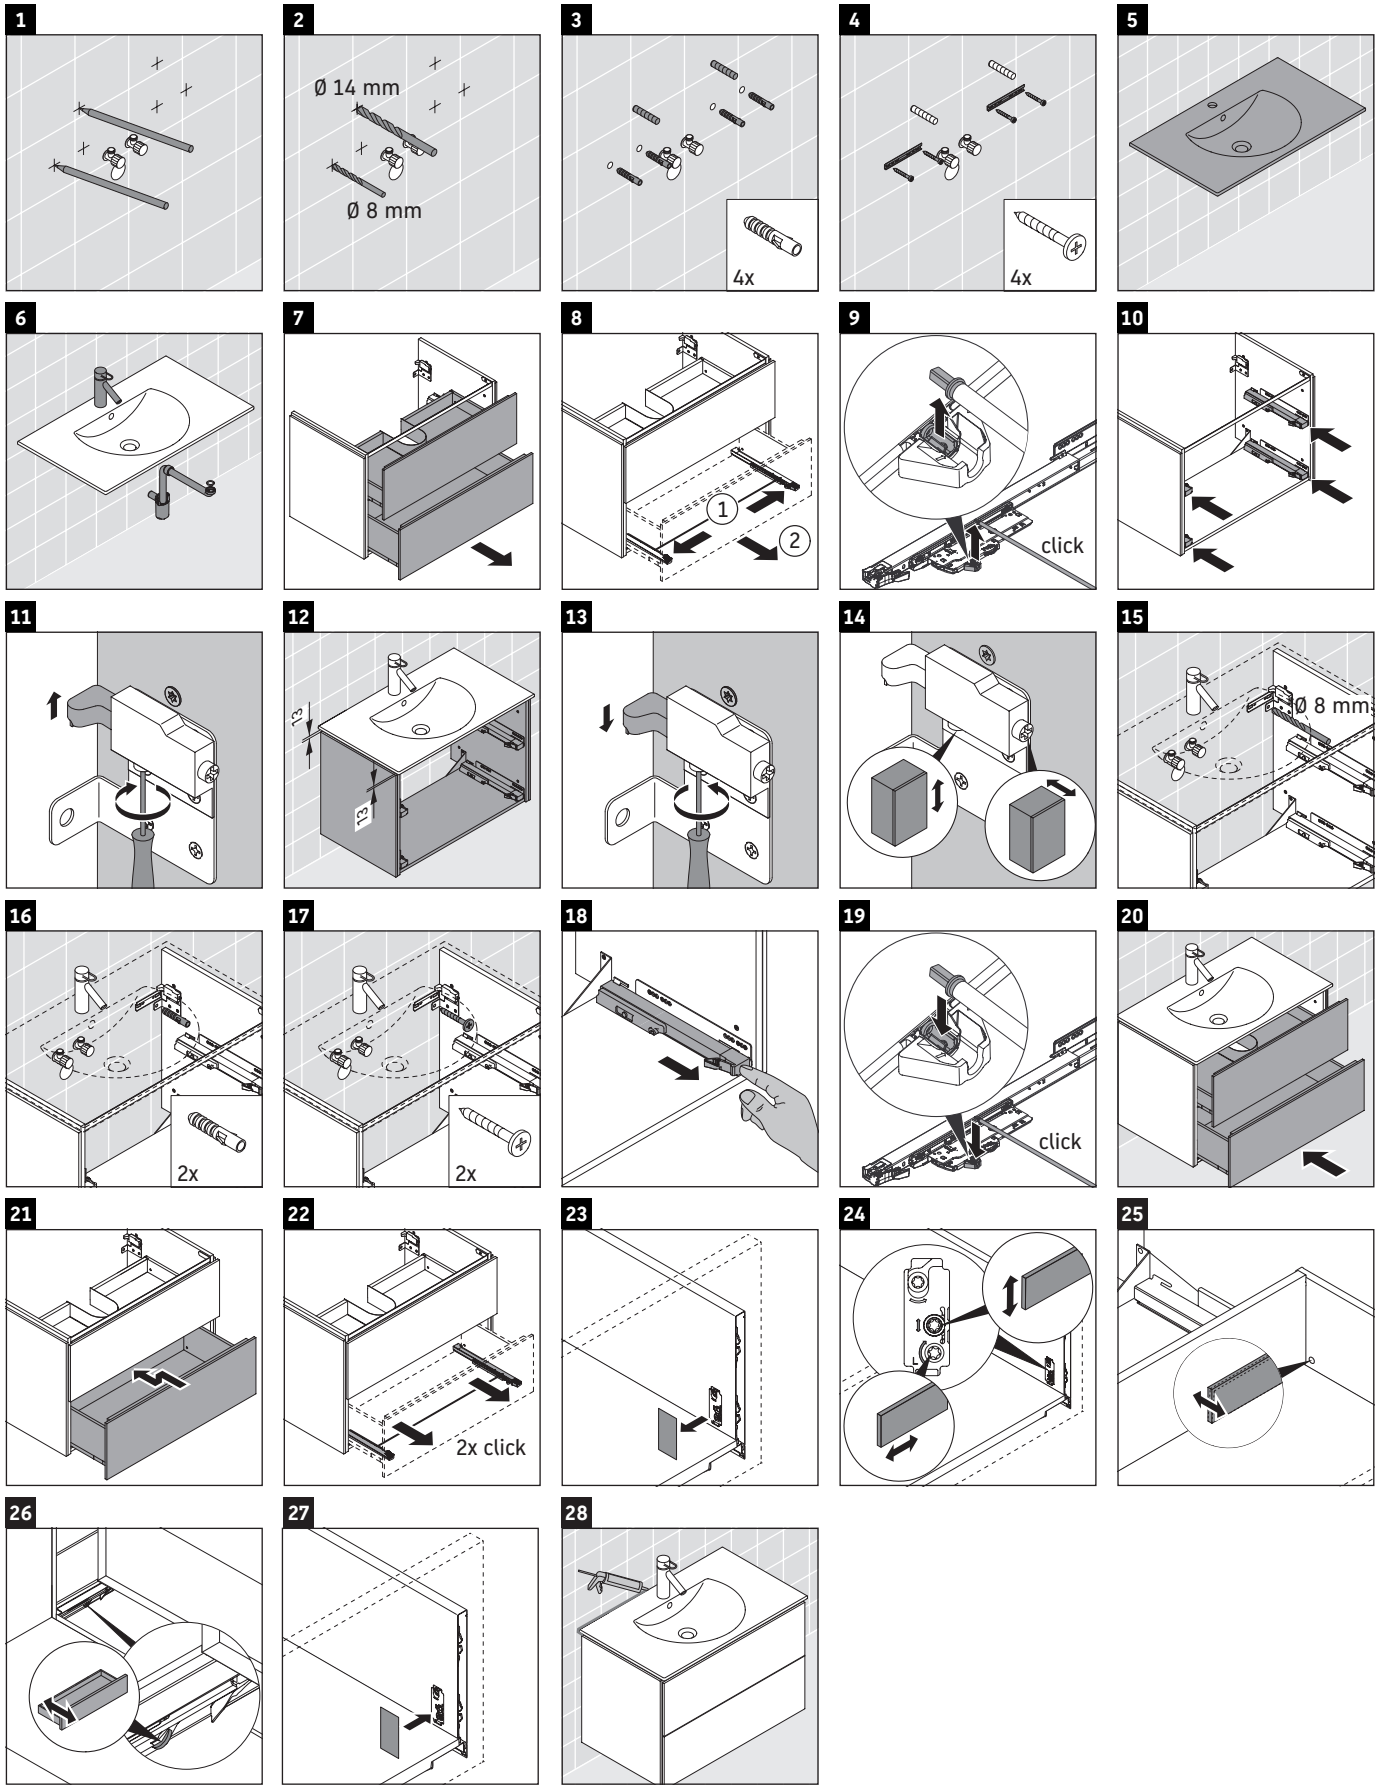

Duravit AG, Werderstr. 36, 78132 Hornberg, Germany, Phone +49 78 33 700, Fax +49 78 33 70 289, info@duravit.de, www.duravit.de