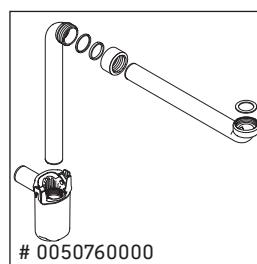

## Mounting instructions

Darling New # 049953