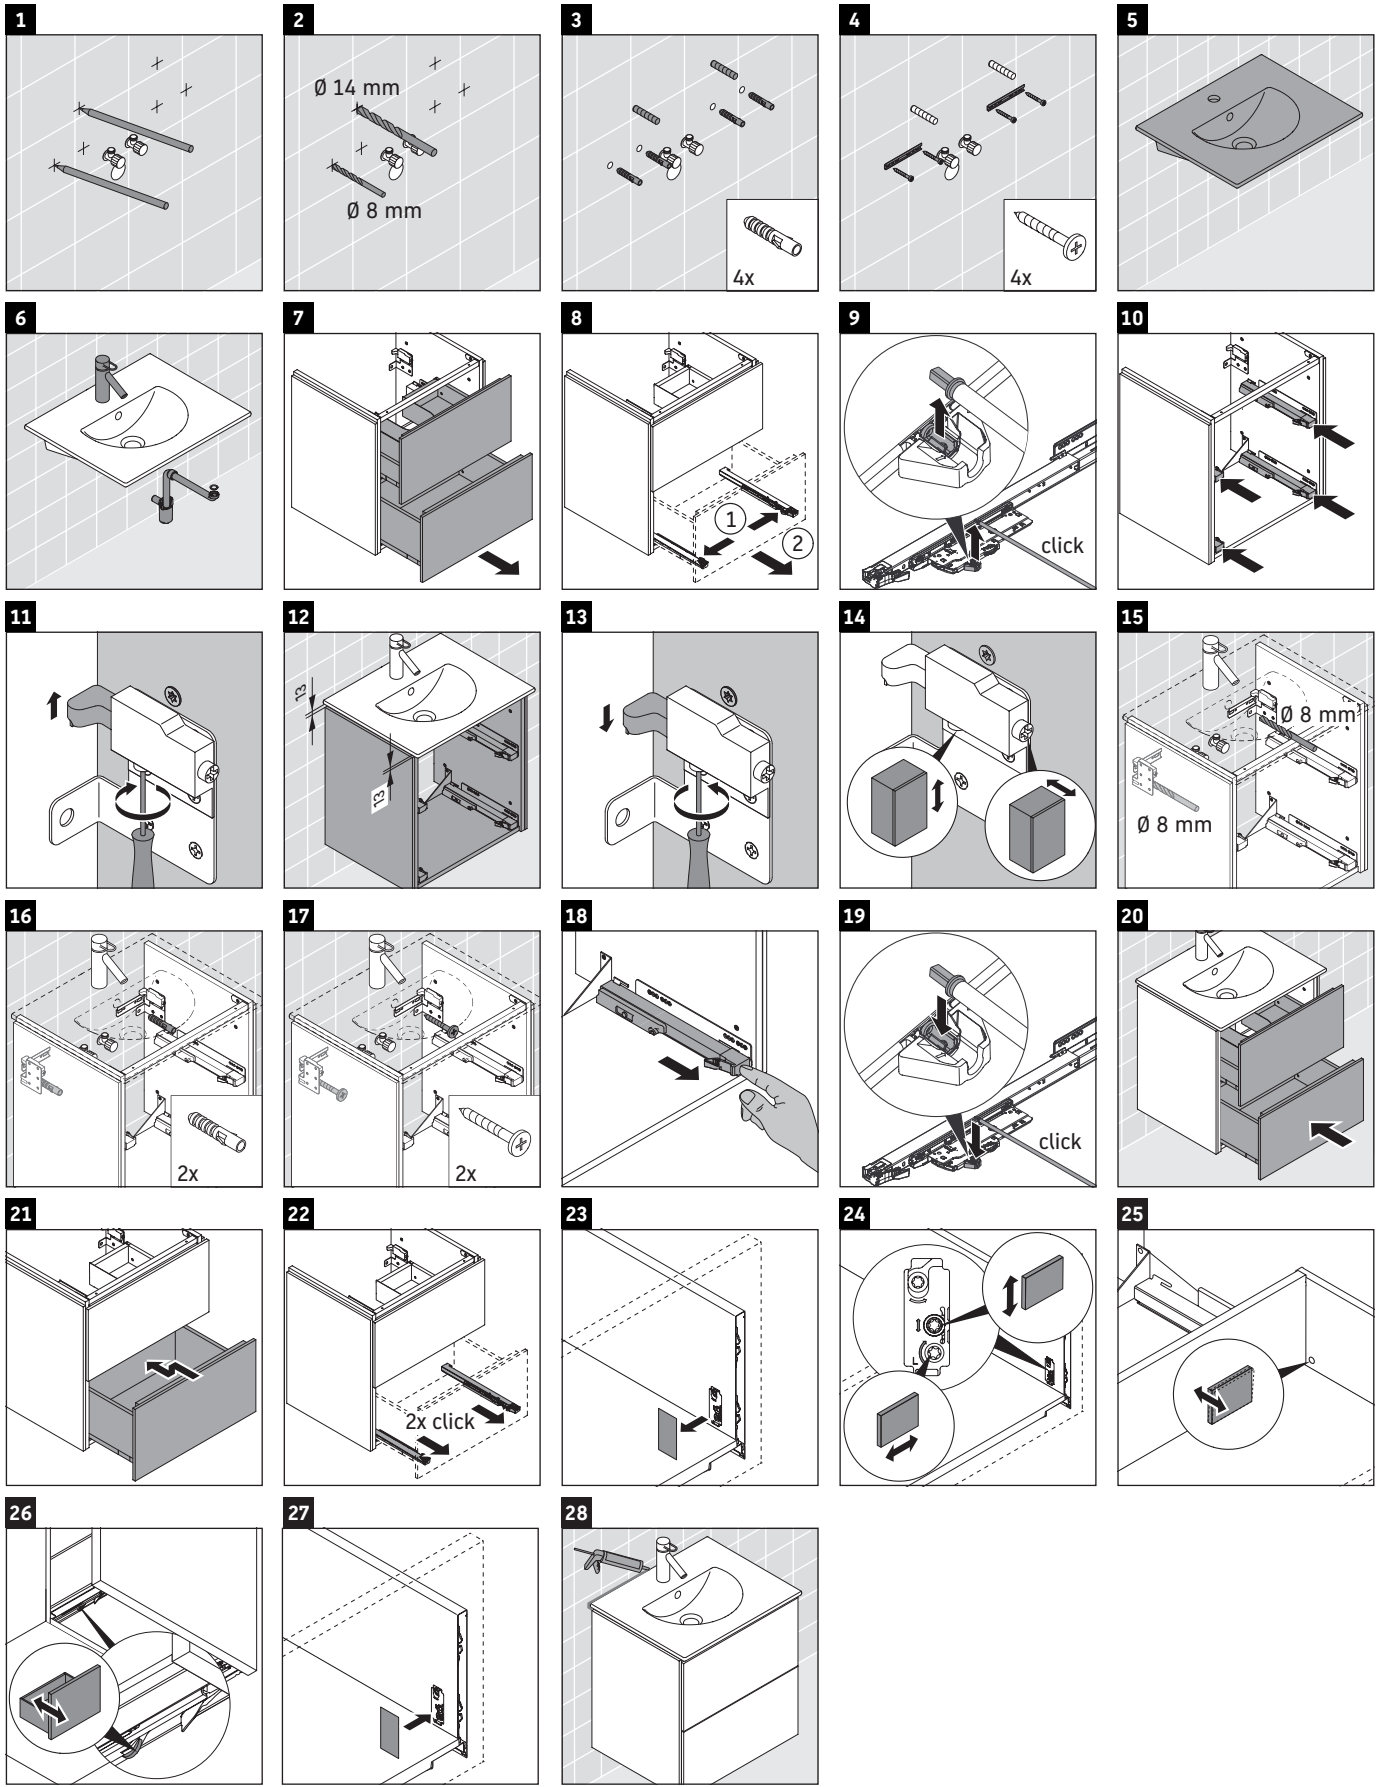

Best.-Nr. LC6260/16.09.2