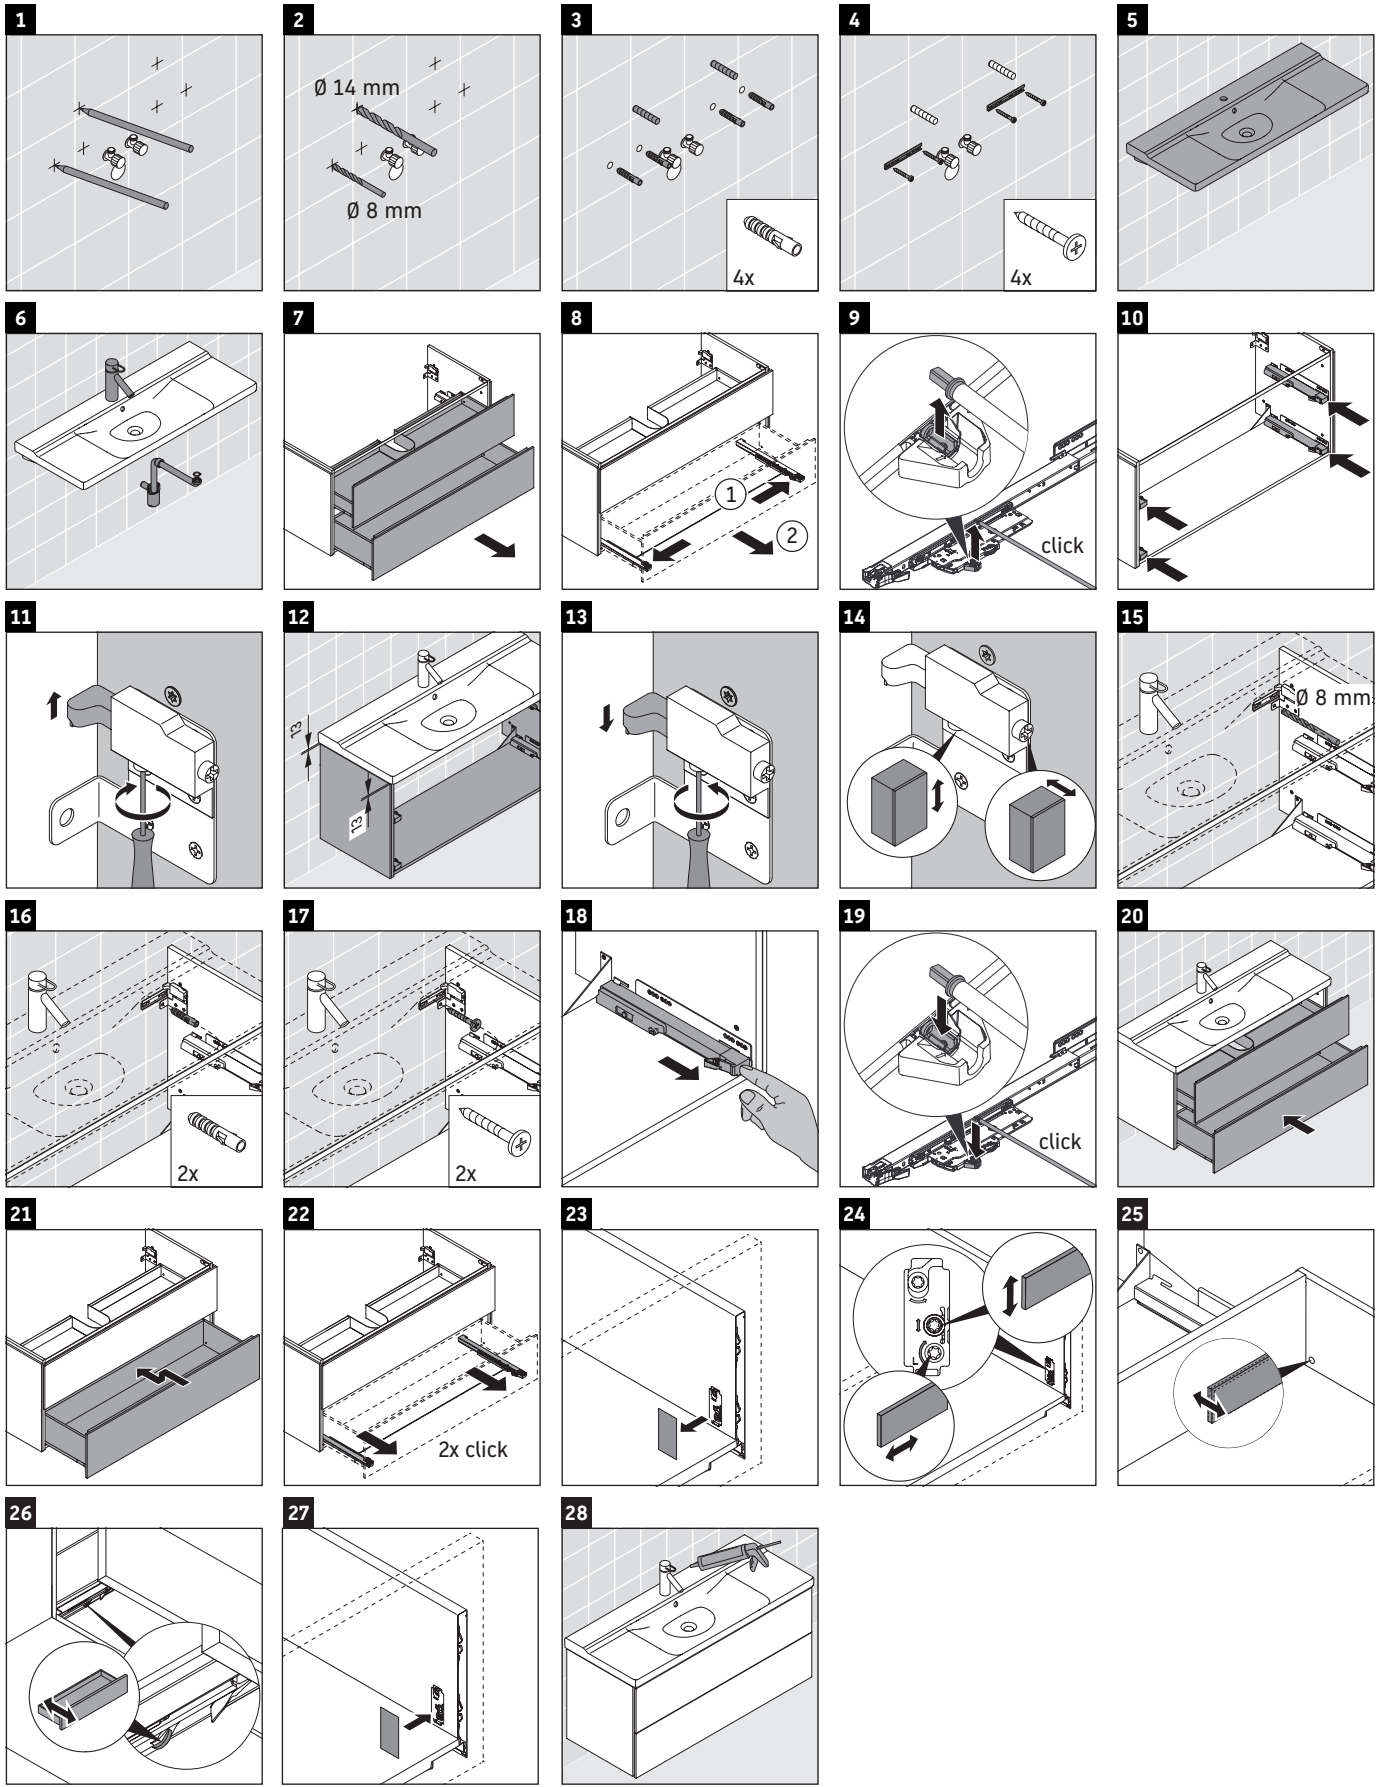

Best.-Nr. LC6253/16.09.2