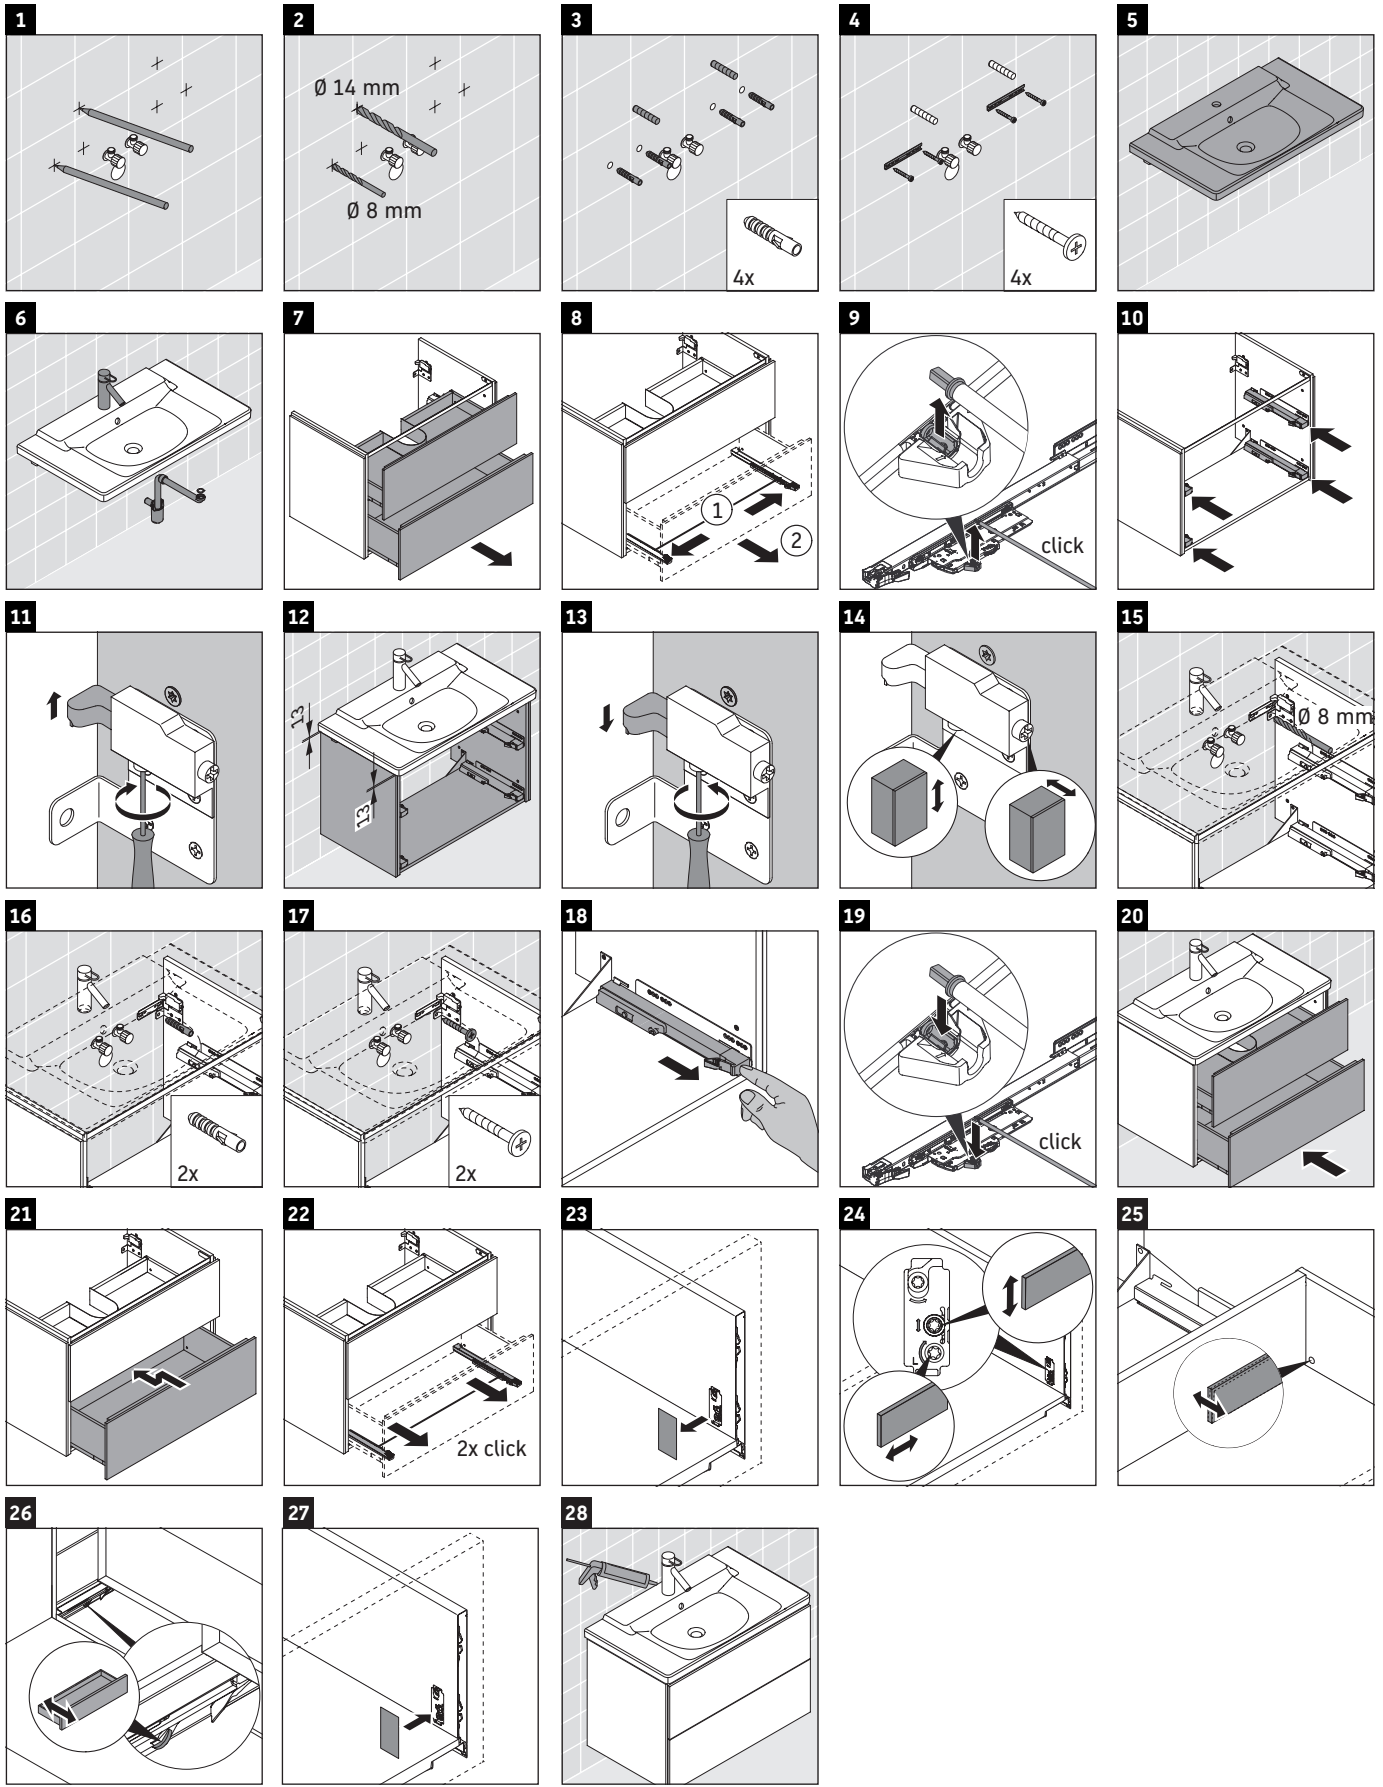

Best.-Nr. LC6247/16.09.2