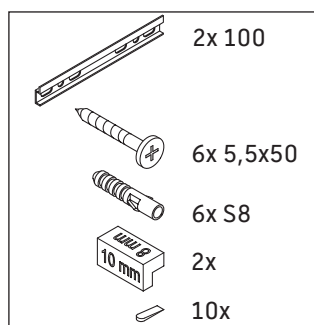

L-Cube

LC 6245

Mounting instructions

W mm	X mm
135	715

Vero Air # 072445

Instructions for use

The bathroom furniture range complies with the standards and guidelines applicable at the time of delivery and is designed for use in bathrooms. Direct contact with water should be avoided, for example, when showering.