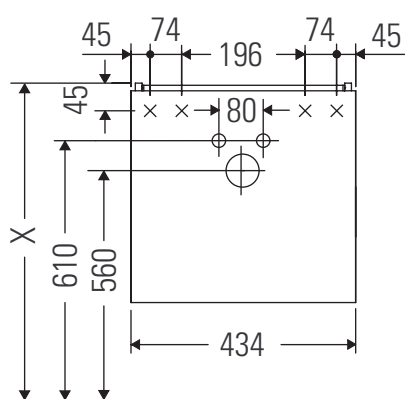

L-Cube

LC 6245

Mounting instructions

W mm	X mm
135	715

Vero Air # 072445

Instructions for use

The bathroom furniture range complies with the standards and guidelines applicable at the time of delivery and is designed for use in bathrooms. Direct contact with water should be avoided, for example, when showering.