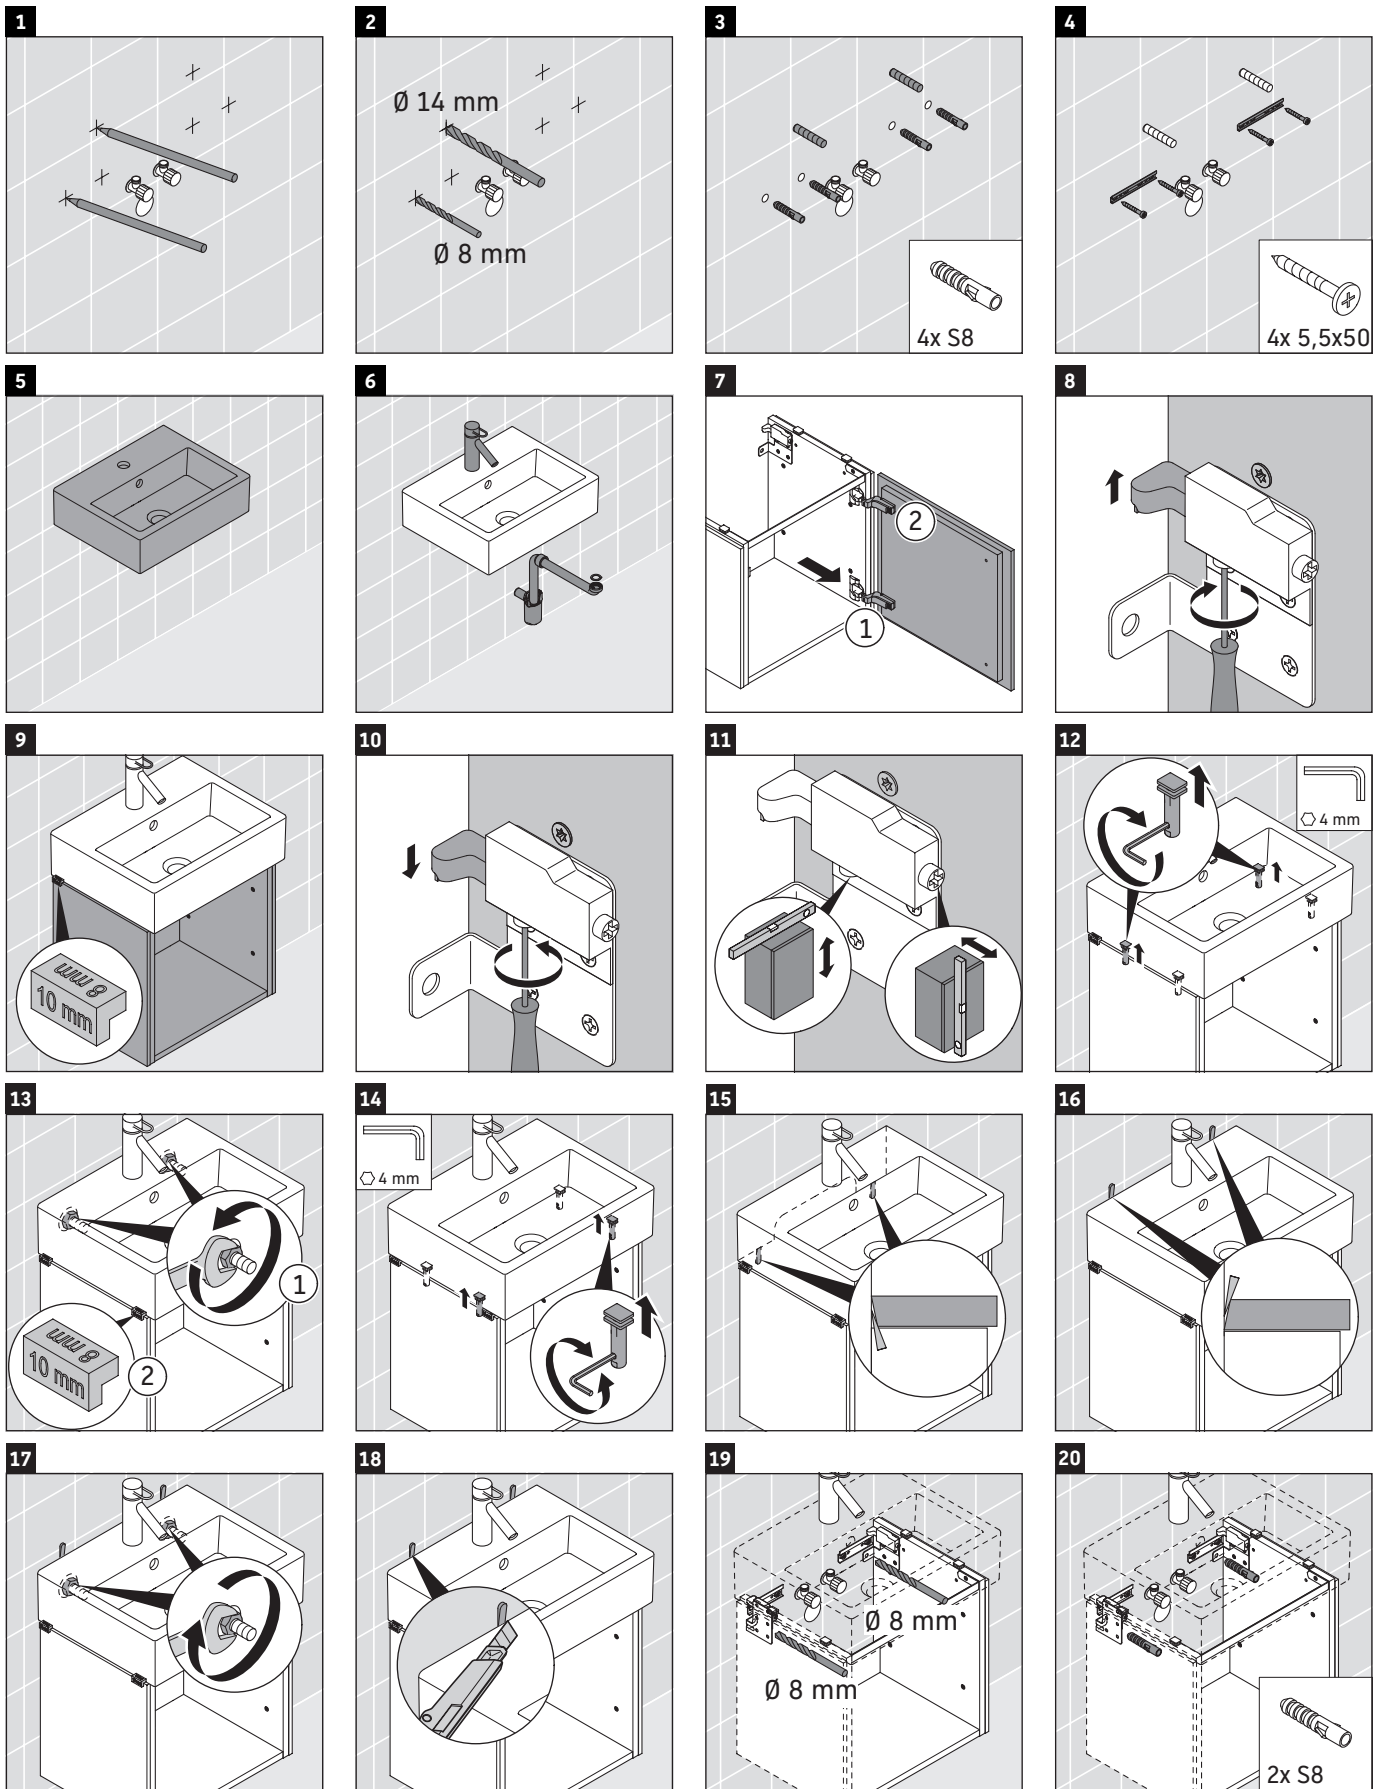

Duravit AG, Werderstr. 36, 78132 Hornberg, Germany, Phone +49 78 33 700, Fax +49 78 33 70 289, info@duravit.de, www.duravit.de