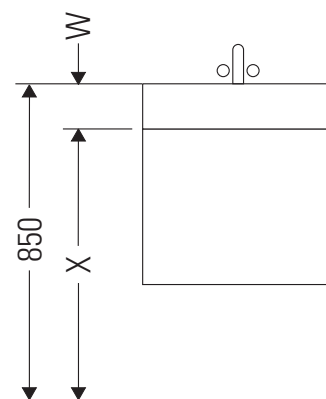

L-Cube

LC 6245

Mounting instructions

W mm	X mm
135	715

Vero Air # 072445

Instructions for use

The bathroom furniture range complies with the standards and guidelines applicable at the time of delivery and is designed for use in bathrooms. Direct contact with water should be avoided, for example, when showering.