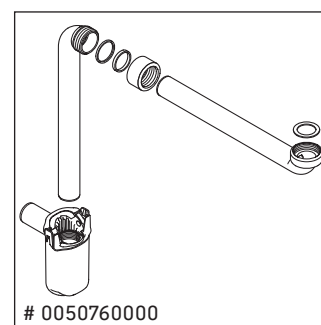

L-Cube

LC 6245

Mounting instructions

W mm	X mm
135	715

Vero Air # 072445

Instructions for use

The bathroom furniture range complies with the standards and guidelines applicable at the time of delivery and is designed for use in bathrooms. Direct contact with water should be avoided, for example, when showering.