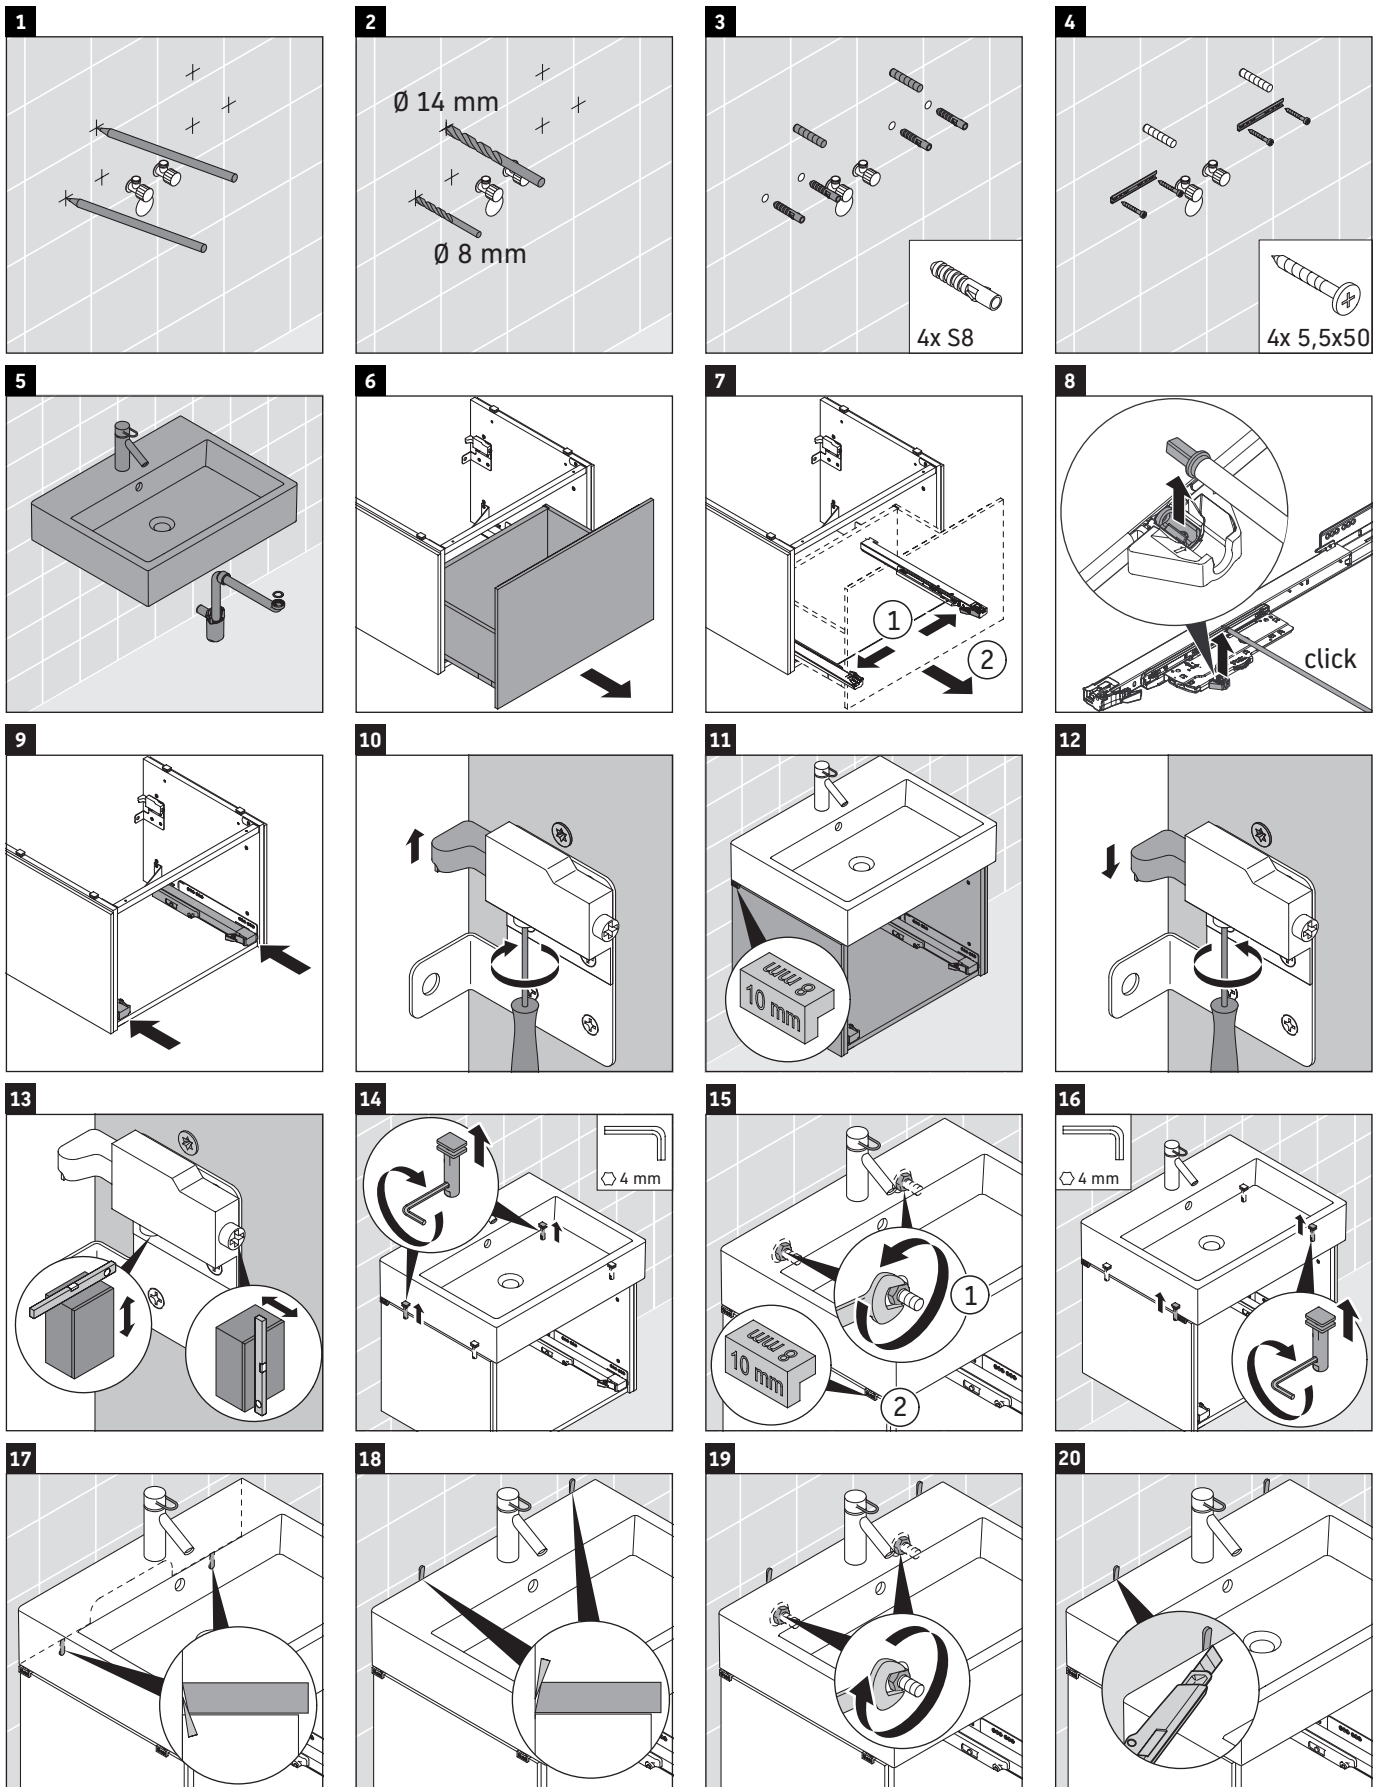

Best.-Nr. LC6176/17.03.1