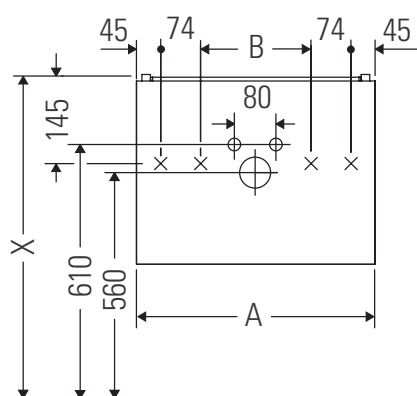

L-Cube

LC 6176

Mounting instructions

A	B	W	X
mm	mm	mm	mm
684	446	135	715

Vero Air # 235070

Instructions for use

The bathroom furniture range complies with the standards and guidelines applicable at the time of delivery and is designed for use in bathrooms. Direct contact with water should be avoided, for example, when showering.