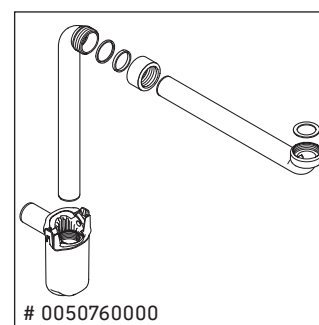

L-Cube

LC 6176

Mounting instructions

A	B	W	X
mm	mm	mm	mm
684	446	135	715

Vero Air # 235070

Instructions for use

The bathroom furniture range complies with the standards and guidelines applicable at the time of delivery and is designed for use in bathrooms. Direct contact with water should be avoided, for example, when showering.