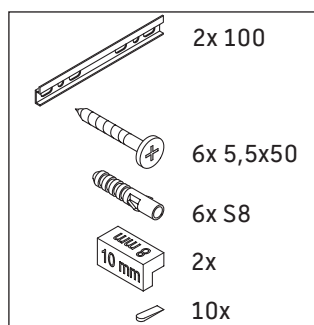

L-Cube

LC 6176

Mounting instructions

A	B	W	X
mm	mm	mm	mm
684	446	135	715

Vero Air # 235070

Instructions for use

The bathroom furniture range complies with the standards and guidelines applicable at the time of delivery and is designed for use in bathrooms. Direct contact with water should be avoided, for example, when showering.