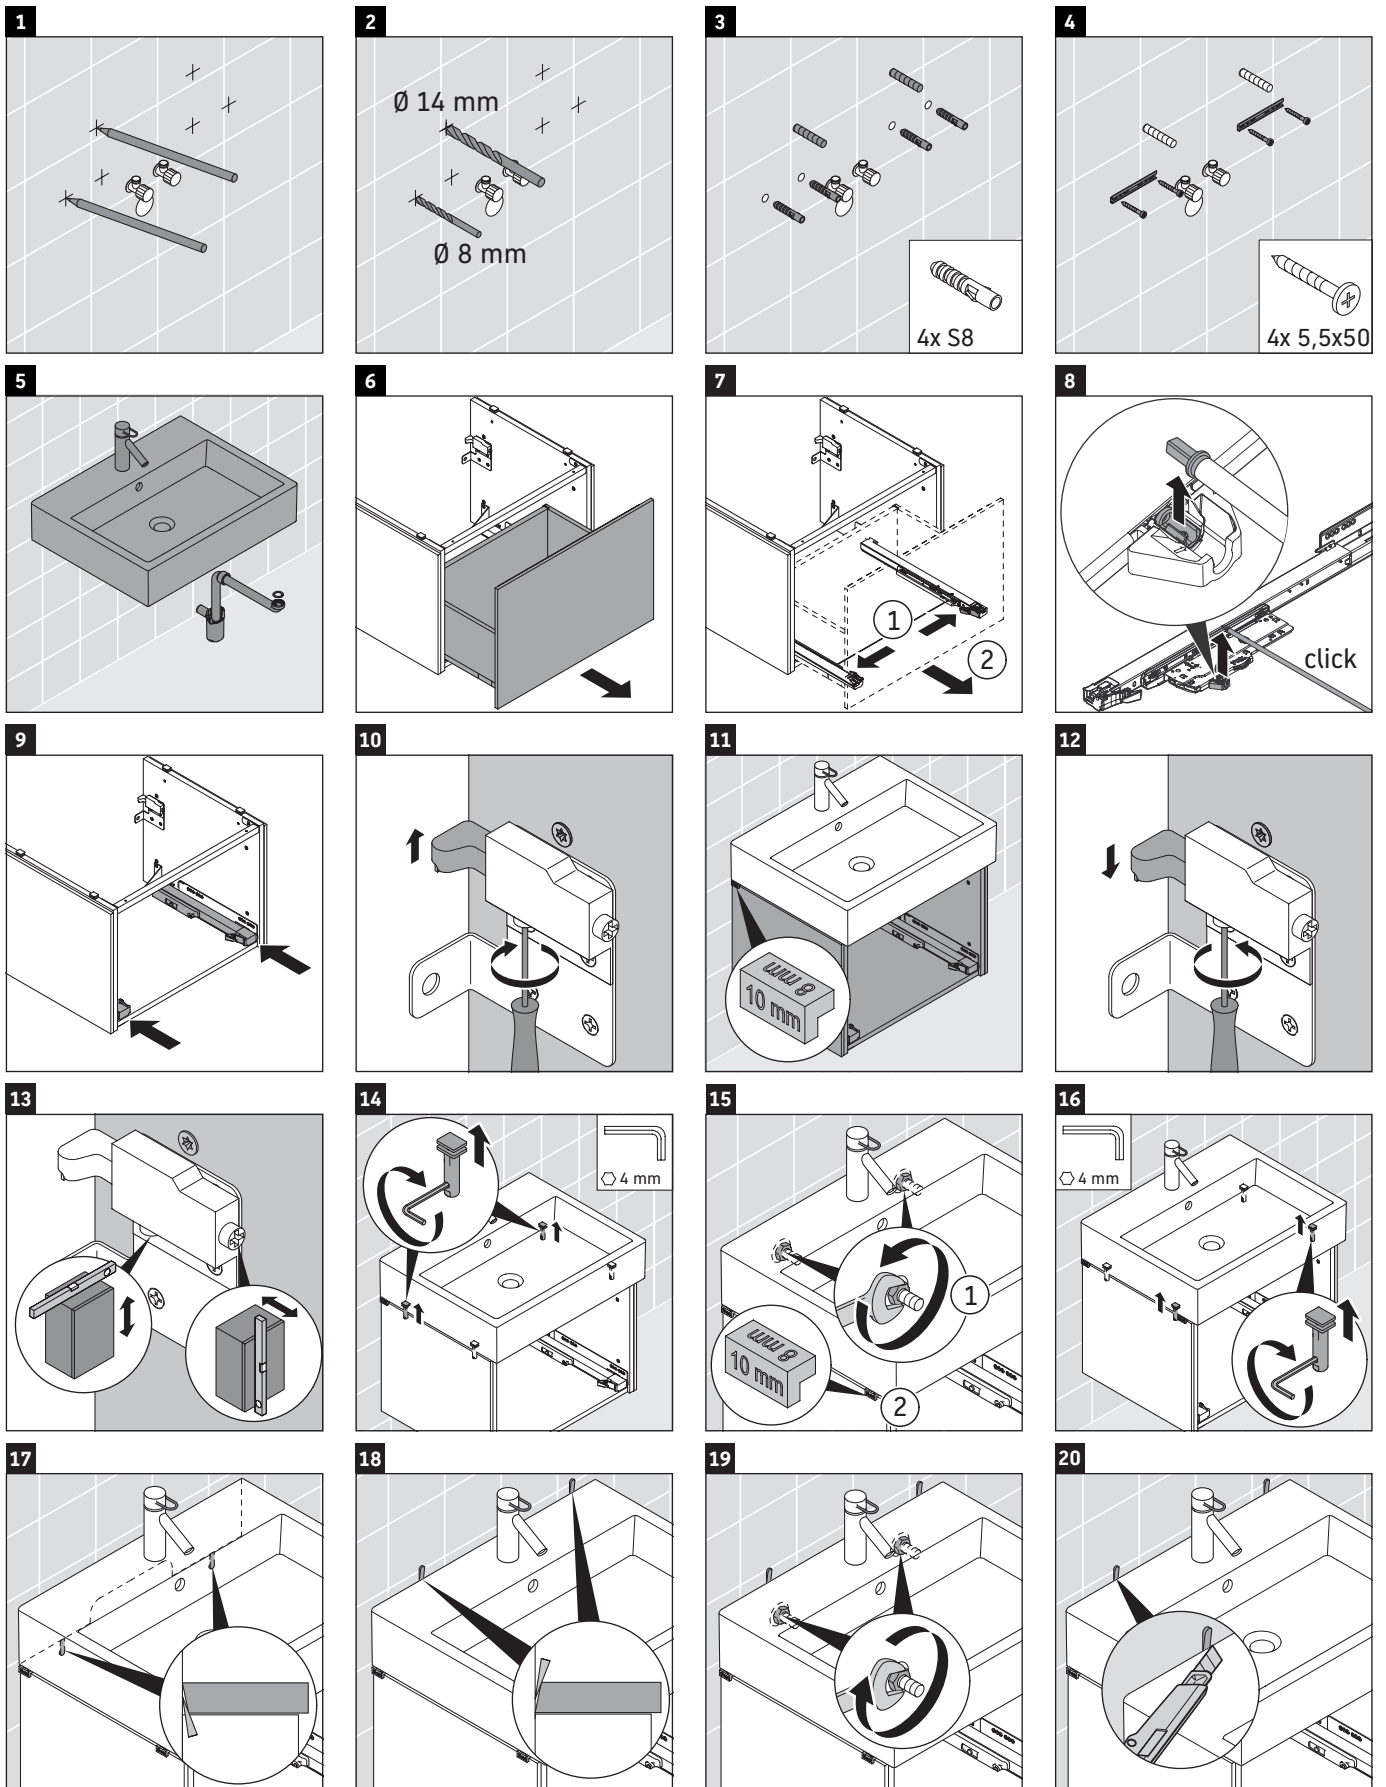

Best.-Nr. LC6175/17.03.1