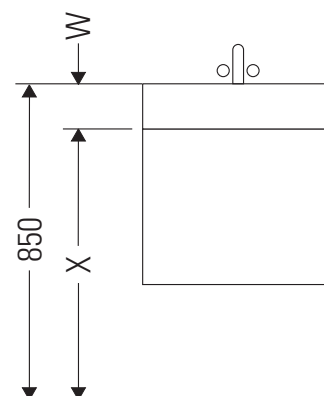

L-Cube

LC 6175

Mounting instructions

A mm	B mm	W mm	X mm
584	346	135	715

Vero Air # 235060

Instructions for use

The bathroom furniture range complies with the standards and guidelines applicable at the time of delivery and is designed for use in bathrooms. Direct contact with water should be avoided, for example, when showering.