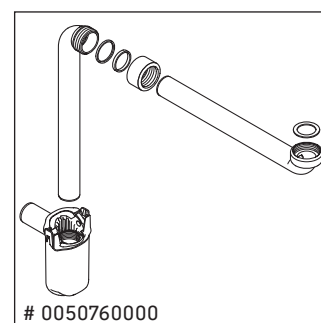

L-Cube

LC 6175

Mounting instructions

A mm	B mm	W mm	X mm
584	346	135	715

Vero Air # 235060

Instructions for use

The bathroom furniture range complies with the standards and guidelines applicable at the time of delivery and is designed for use in bathrooms. Direct contact with water should be avoided, for example, when showering.