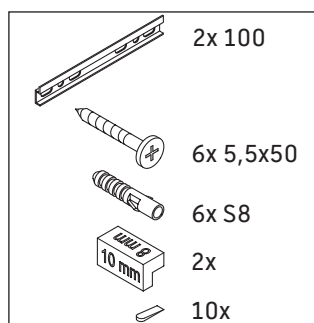

L-Cube

LC 6175

Mounting instructions

A mm	B mm	W mm	X mm
584	346	135	715

Vero Air # 235060

Instructions for use

The bathroom furniture range complies with the standards and guidelines applicable at the time of delivery and is designed for use in bathrooms. Direct contact with water should be avoided, for example, when showering.