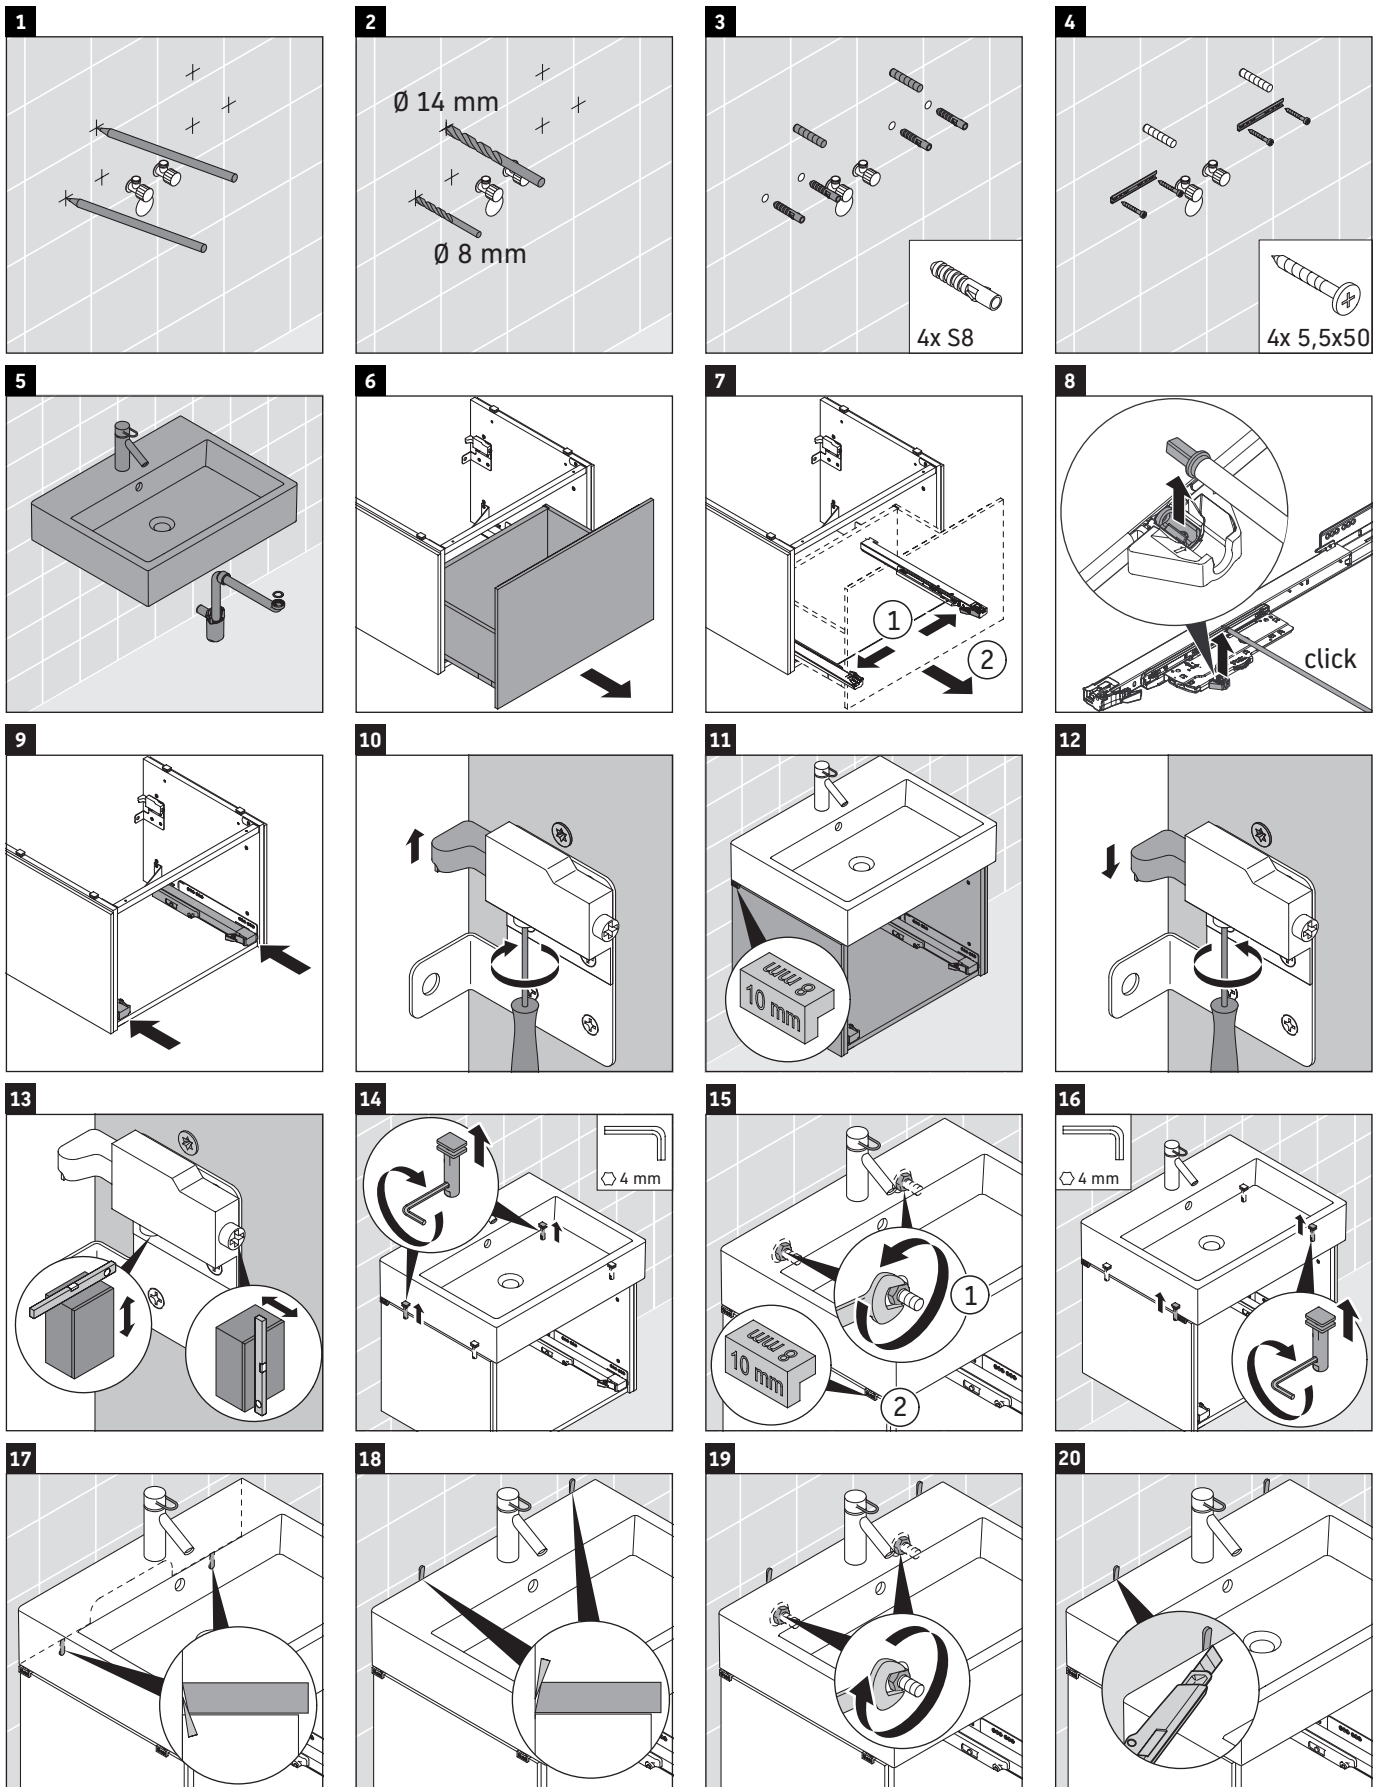

Best.-Nr. LC6174/17.03.1