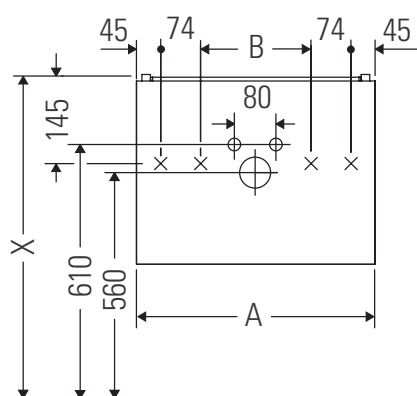

L-Cube

LC 6174

Mounting instructions

A	B	W	X
mm	mm	mm	mm
484	246	135	715

Vero Air # 235050

Instructions for use

The bathroom furniture range complies with the standards and guidelines applicable at the time of delivery and is designed for use in bathrooms. Direct contact with water should be avoided, for example, when showering.