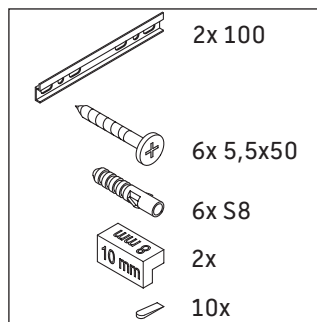

L-Cube

LC 6174

Mounting instructions

A	B	W	X
mm	mm	mm	mm
484	246	135	715

Vero Air # 235050

Instructions for use

The bathroom furniture range complies with the standards and guidelines applicable at the time of delivery and is designed for use in bathrooms. Direct contact with water should be avoided, for example, when showering.