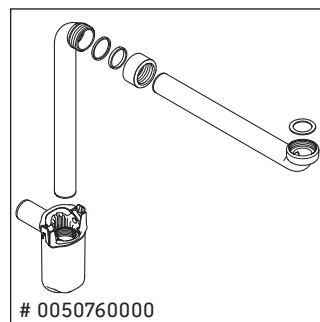

L-Cube

LC 6174

Mounting instructions

A	B	W	X
mm	mm	mm	mm
484	246	135	715

Vero Air # 235050

Instructions for use

The bathroom furniture range complies with the standards and guidelines applicable at the time of delivery and is designed for use in bathrooms. Direct contact with water should be avoided, for example, when showering.