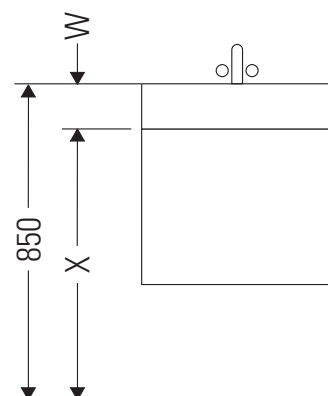

L-Cube

LC 6174

Mounting instructions

A	B	W	X
mm	mm	mm	mm
484	246	135	715

Vero Air # 235050

Instructions for use

The bathroom furniture range complies with the standards and guidelines applicable at the time of delivery and is designed for use in bathrooms. Direct contact with water should be avoided, for example, when showering.