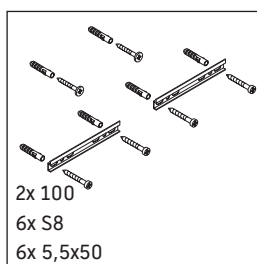

L-Cube

LC 6150

Mounting instructions

P3 Comforts # 233210

Instructions for use

The bathroom furniture range complies with the standards and guidelines applicable at the time of delivery and is designed for use in bathrooms. Direct contact with water should be avoided, for example, when showering.