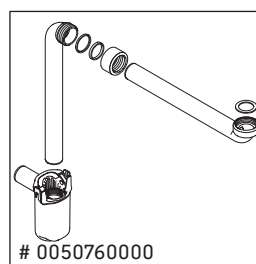

L-Cube

LC 6150

Mounting instructions

P3 Comforts # 233210

Instructions for use

The bathroom furniture range complies with the standards and guidelines applicable at the time of delivery and is designed for use in bathrooms. Direct contact with water should be avoided, for example, when showering.