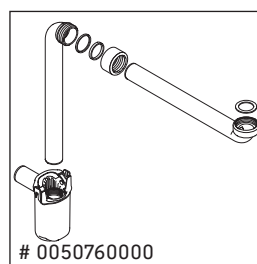

We reserve the right to make technical improvements and design modifications to the products illustrated.

L-Cube

LC 6150

Mounting instructions

P3 Comforts # 233410

Instructions for use

The bathroom furniture range complies with the standards and guidelines applicable at the time of delivery and is designed for use in bathrooms. Direct contact with water should be avoided, for example, when showering.