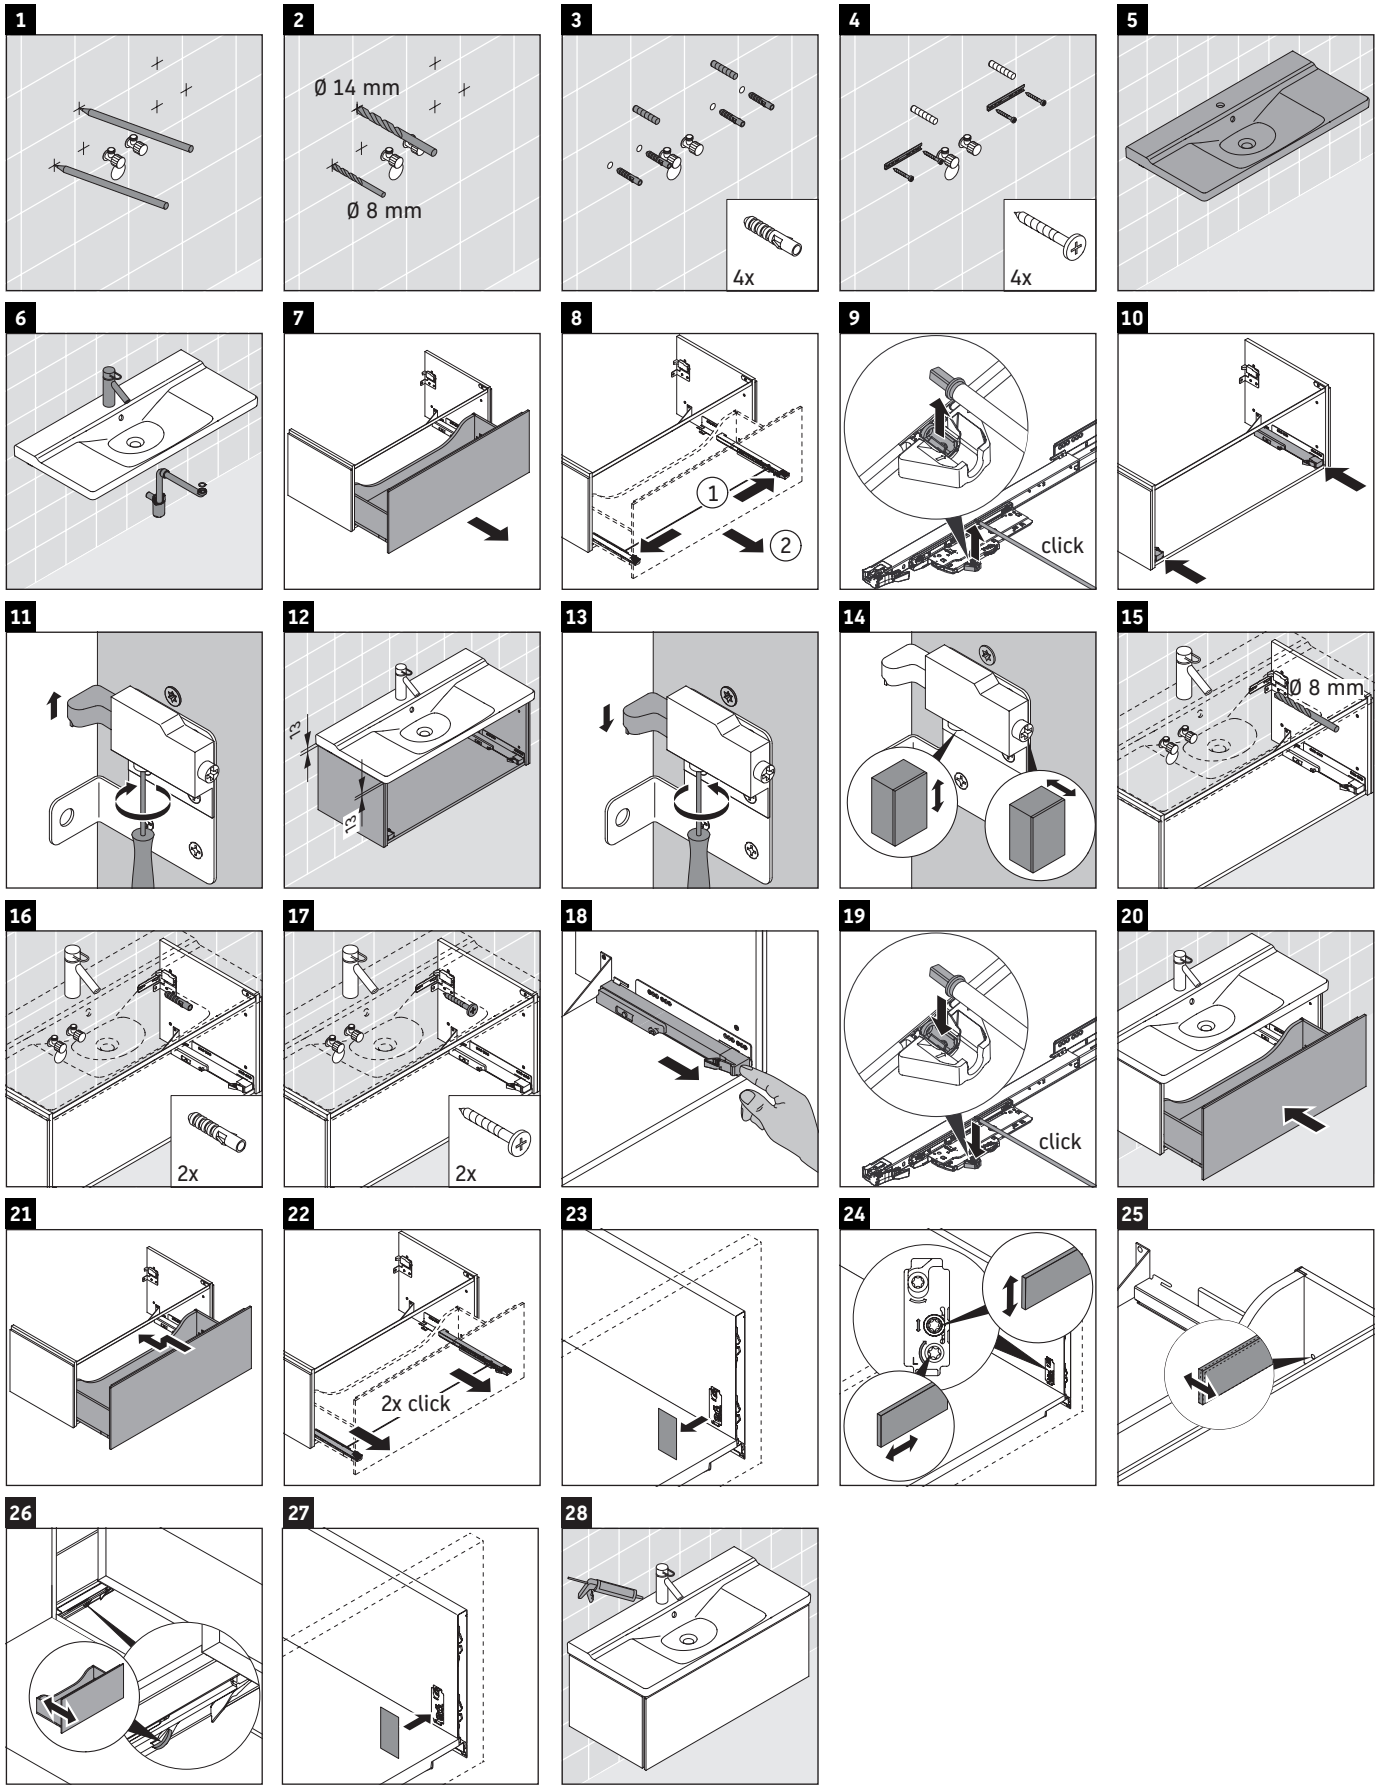

Best.-Nr. LC6150/16.09.2