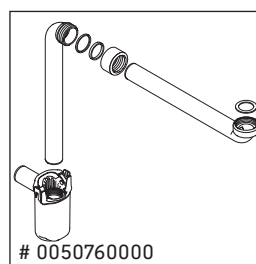

We reserve the right to make technical improvements and design modifications to the products illustrated.

Best.-Nr. LC6150/16.09.2

L-Cube

LC 6150

Mounting instructions

P3 Comforts # 233310

Instructions for use