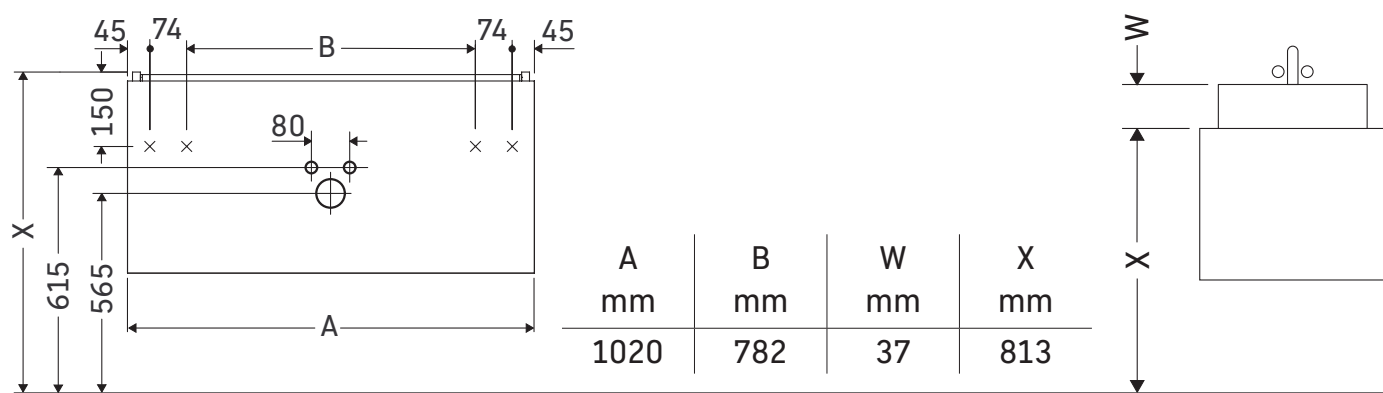

L-Cube

LC 6150

Mounting instructions

P3 Comforts # 233210

Instructions for use

The bathroom furniture range complies with the standards and guidelines applicable at the time of delivery and is designed for use in bathrooms. Direct contact with water should be avoided, for example, when showering.

We reserve the right to make technical improvements and design modifications to the products illustrated.

Best.-Nr. LC6150/16.09.2

L-Cube

LC 6150

Mounting instructions

P3 Comforts # 233310

Instructions for use