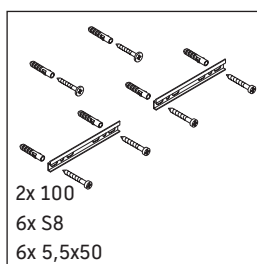

We reserve the right to make technical improvements and design modifications to the products illustrated.

Best.-Nr. LC6150/16.09.2

L-Cube

LC 6150

Mounting instructions

P3 Comforts # 233310

Instructions for use