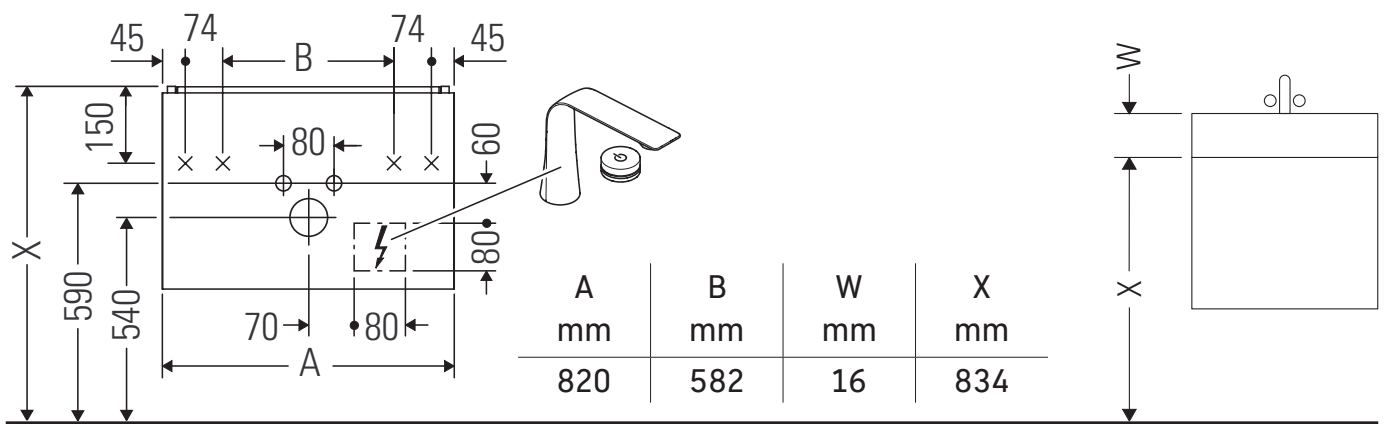

L-Cube

LC 6137

Mounting instructions

Viu # 234483

Instructions for use

The bathroom furniture range complies with the standards and guidelines applicable at the time of delivery and is designed for use in bathrooms. Direct contact with water should be avoided, for example, when showering.