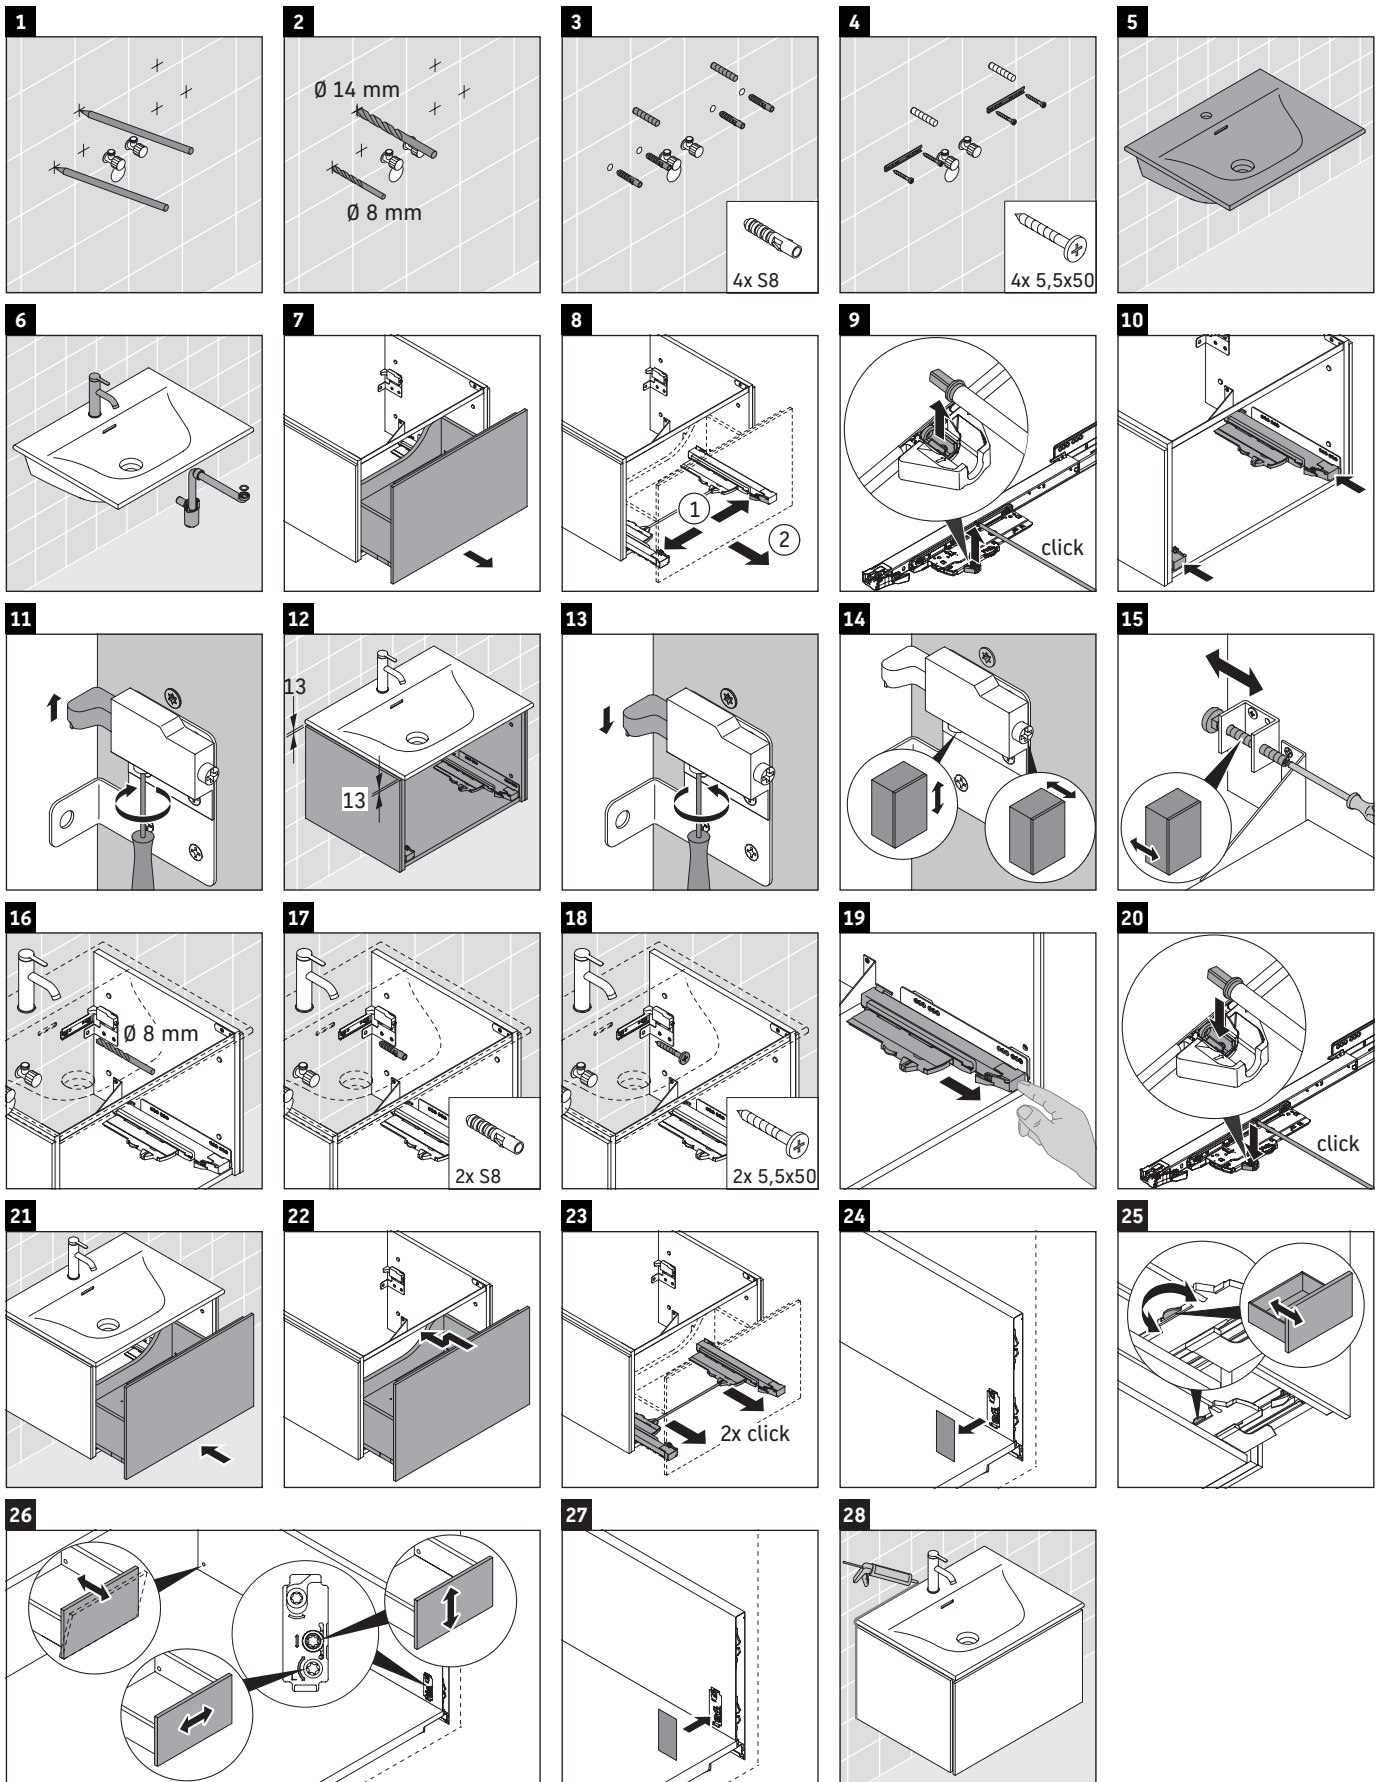

Duravit AG, Werderstr. 36, 78132 Hornberg, Germany, Phone +49 78 33 700, Fax +49 78 33 70 289, info@duravit.de, www.duravit.de