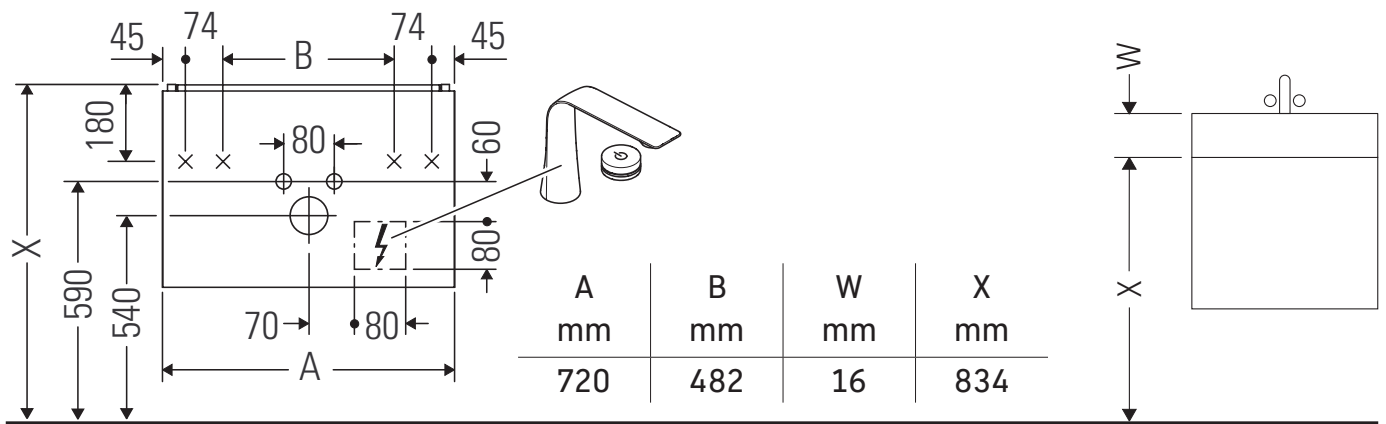

L-Cube

LC 6136

Mounting instructions

Viu # 234473

Instructions for use

The bathroom furniture range complies with the standards and guidelines applicable at the time of delivery and is designed for use in bathrooms. Direct contact with water should be avoided, for example, when showering.