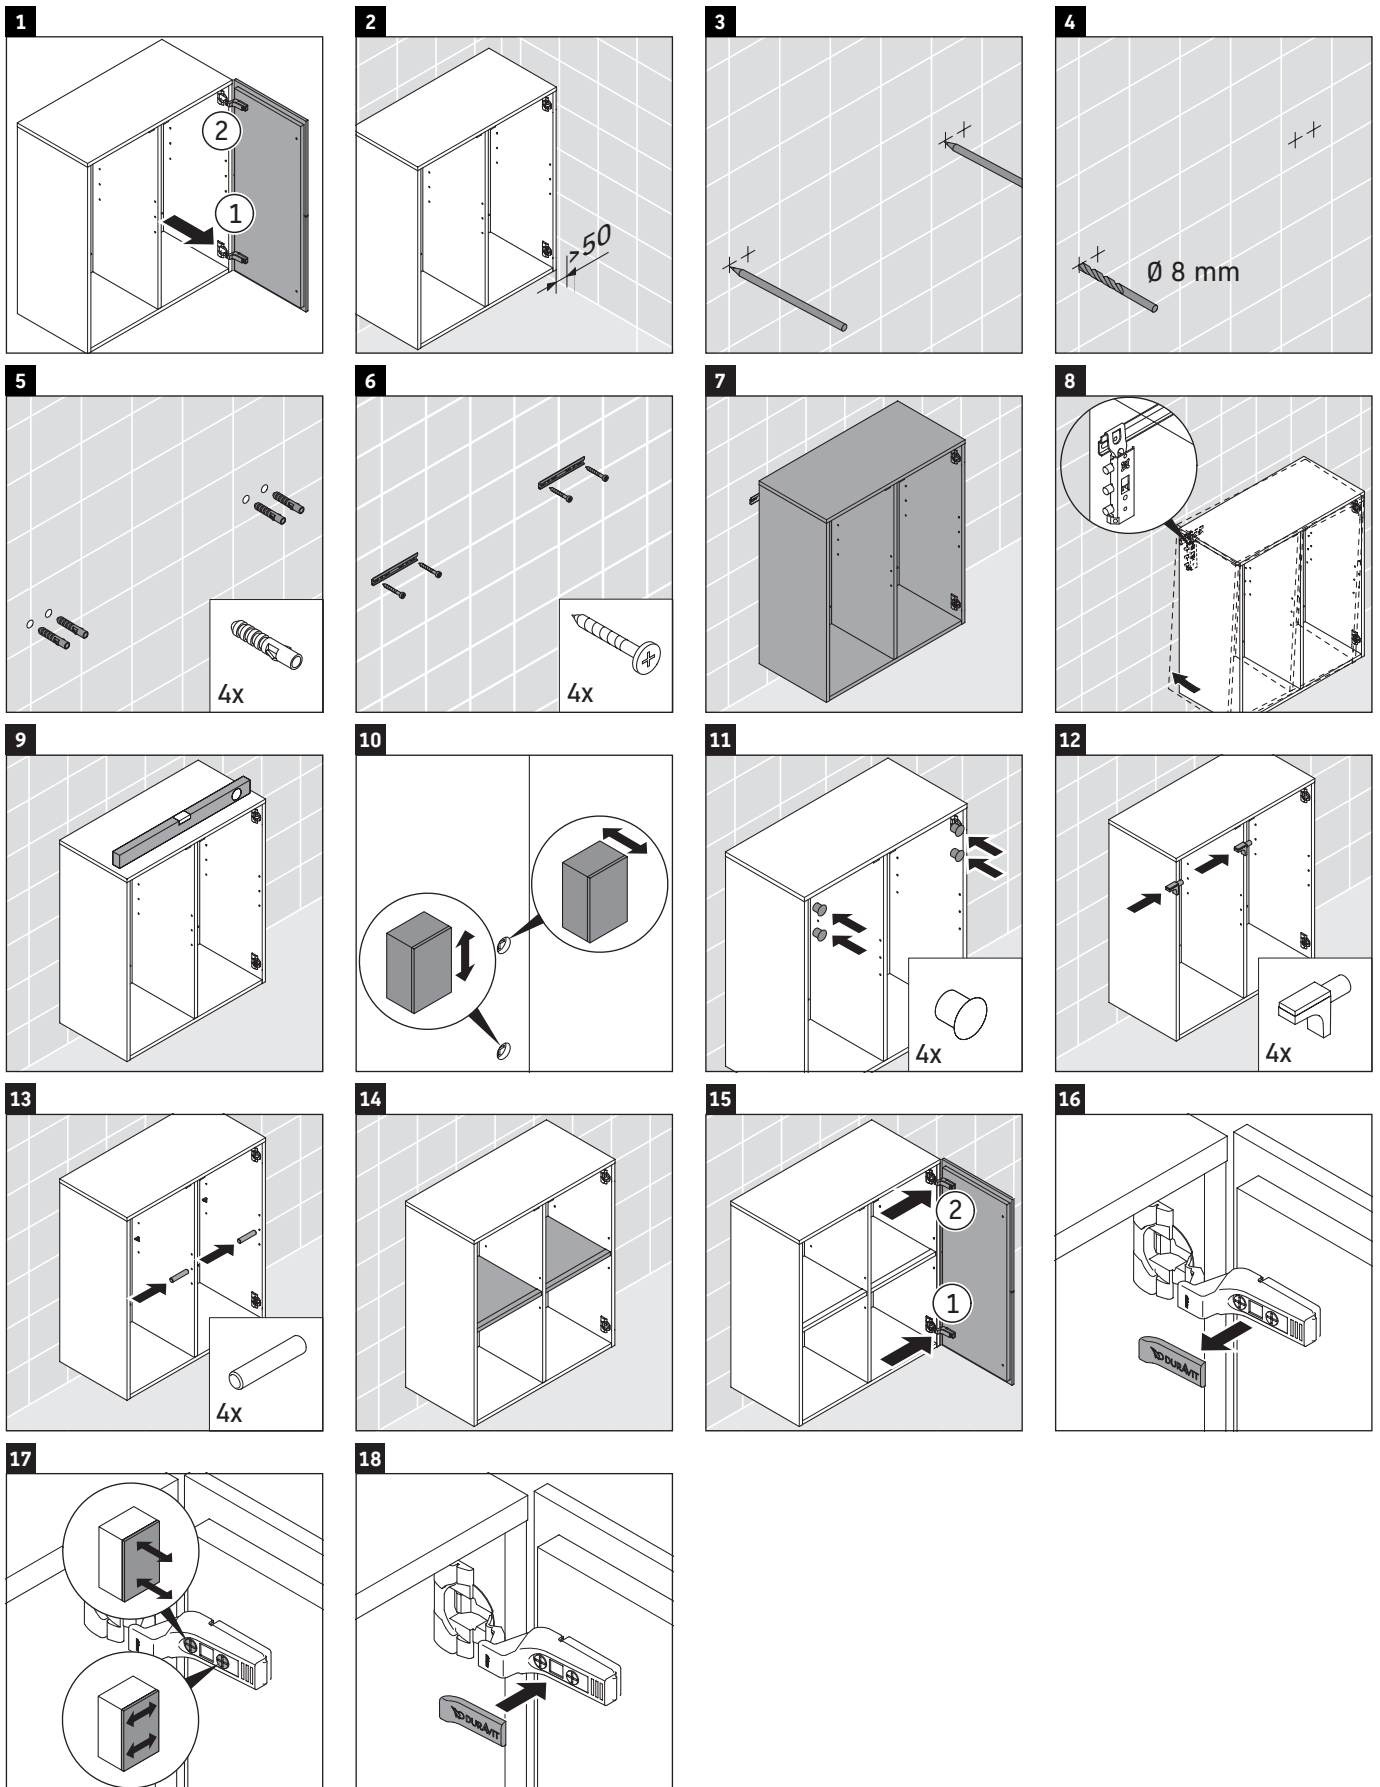

Duravit AG, Werderstr. 36, 78132 Hornberg, Germany, Phone +49 78 33 700, Fax +49 78 33 70 289, info@duravit.de, www.duravit.de