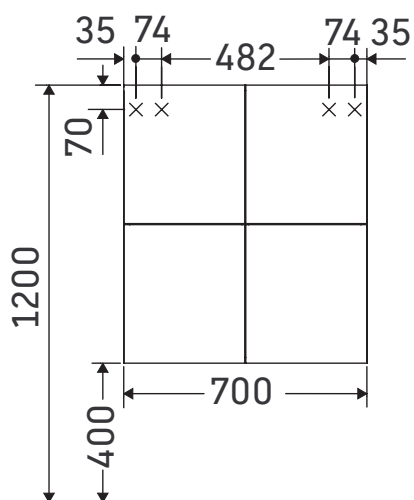

L-Cube

LC 1167

Installation instructions

Instructions for use

The bathroom furniture range complies with the standards and guidelines applicable at the time of delivery and is designed for use in bathrooms. Direct contact with water should be avoided, for example, when showering.