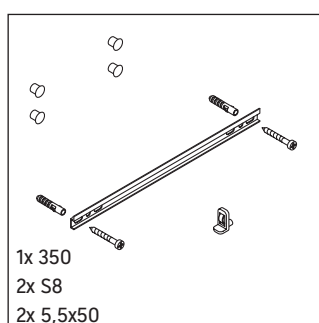

Ketho

KT 1255 L/R

Installation instructions

A mm	B mm
400	324

Instructions for use

The bathroom furniture range complies with the standards and guidelines applicable at the time of delivery and is designed for use in bathrooms. Direct contact with water should be avoided, for example, when showering.