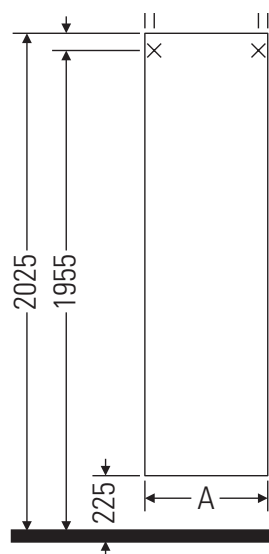

Ketho

KT 1255 L/R

Installation instructions

A mm	B mm
400	324

Instructions for use

The bathroom furniture range complies with the standards and guidelines applicable at the time of delivery and is designed for use in bathrooms. Direct contact with water should be avoided, for example, when showering.