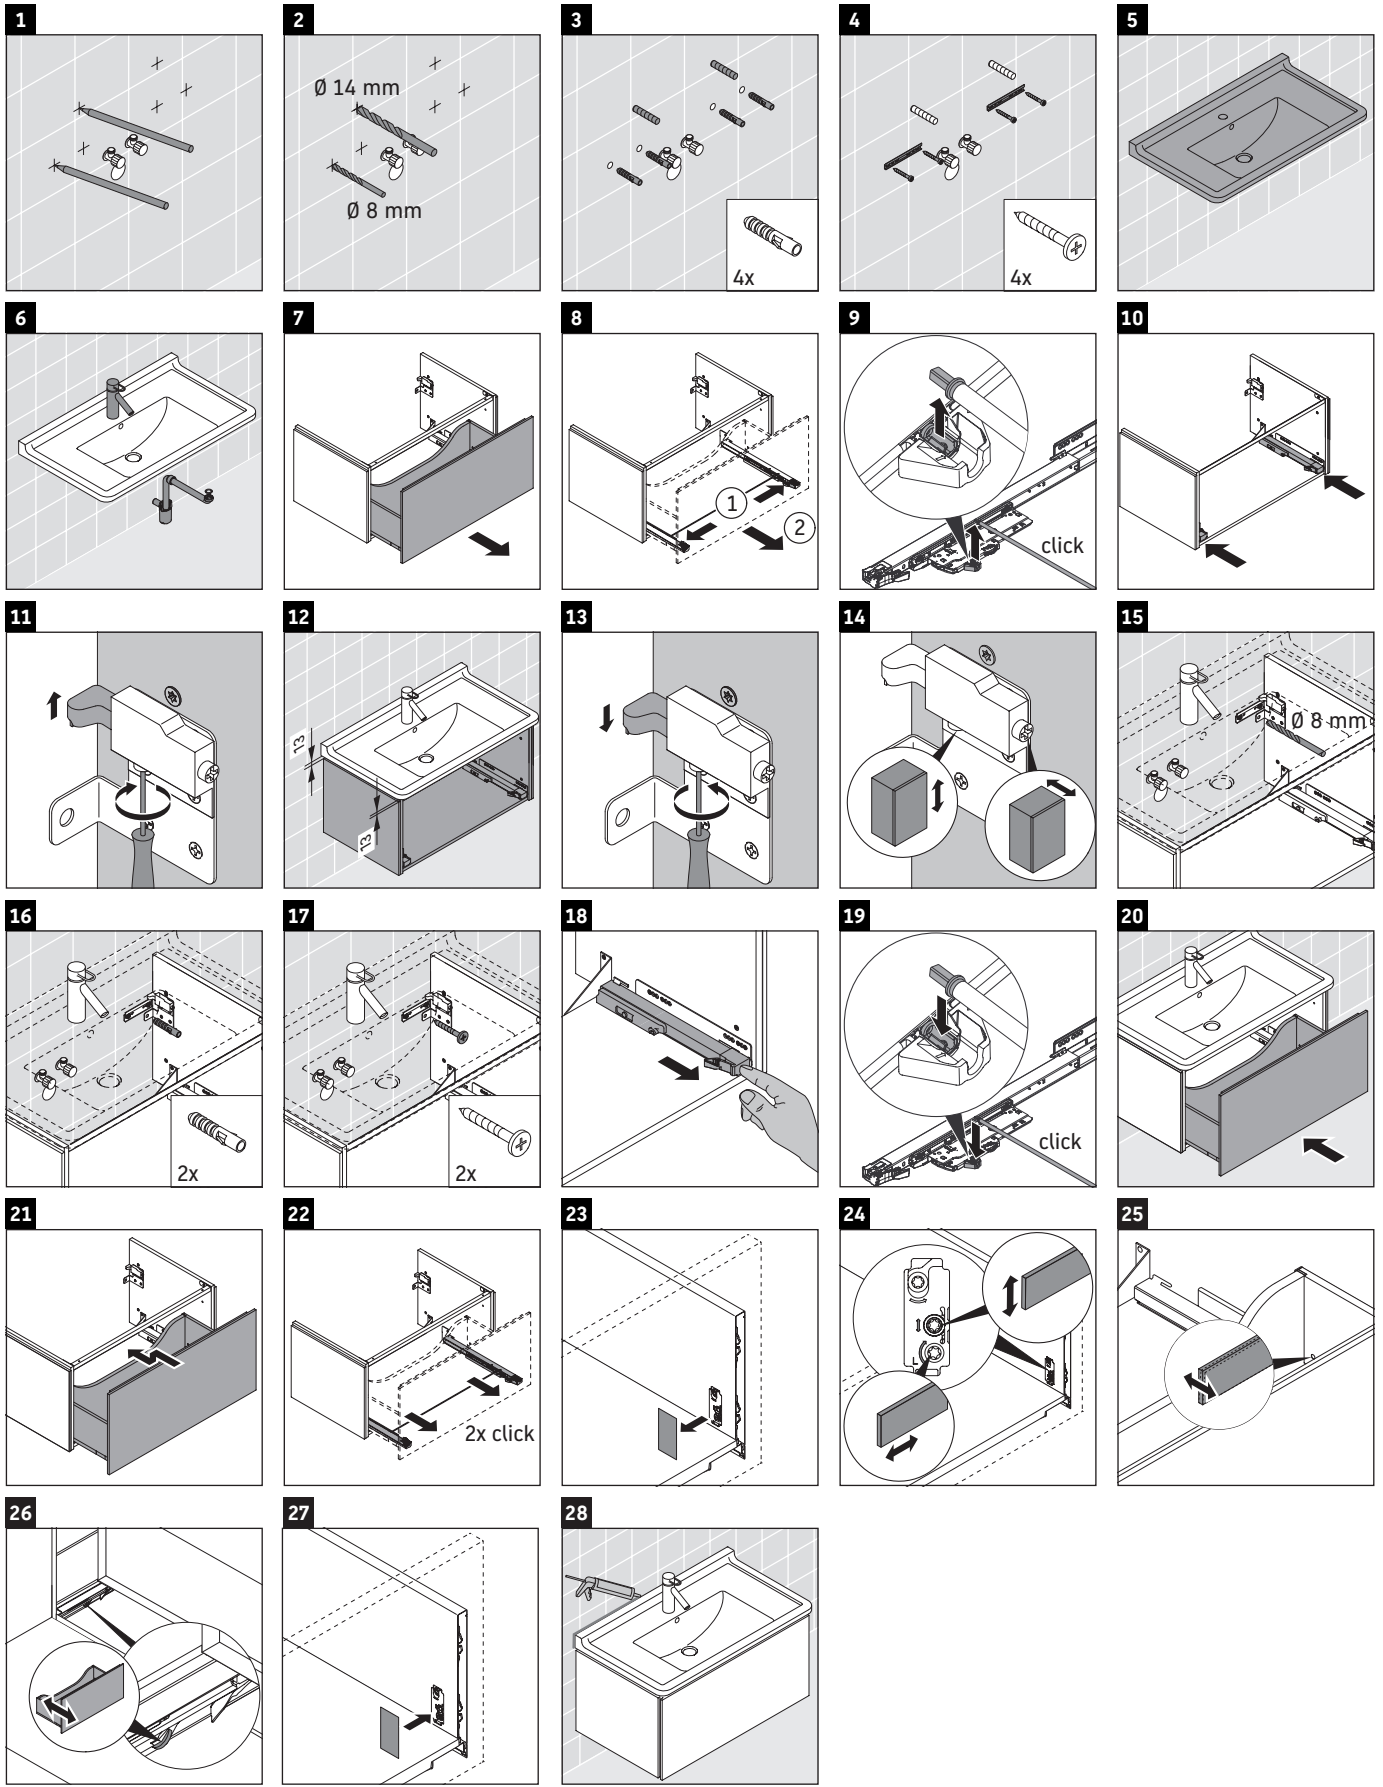

Duravit AG, Werderstr. 36, 78132 Hornberg, Germany, Phone +49 78 33 700, Fax +49 78 33 70 289, info@duravit.de, www.duravit.de