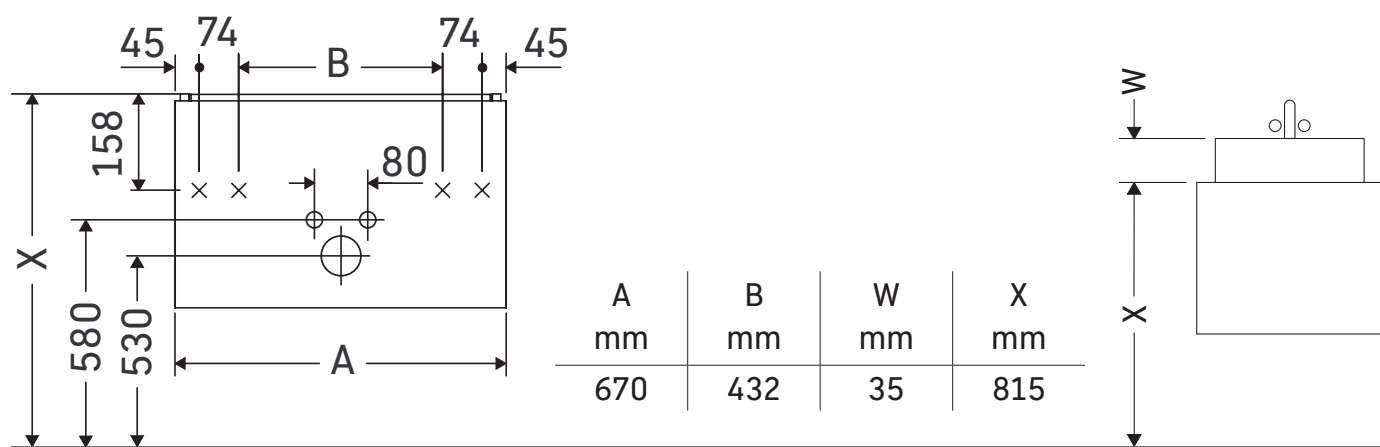

L-Cube

LC 6164

Mounting instructions

Starck 3 # 030470

Instructions for use

The bathroom furniture range complies with the standards and guidelines applicable at the time of delivery and is designed for use in bathrooms. Direct contact with water should be avoided, for example, when showering.