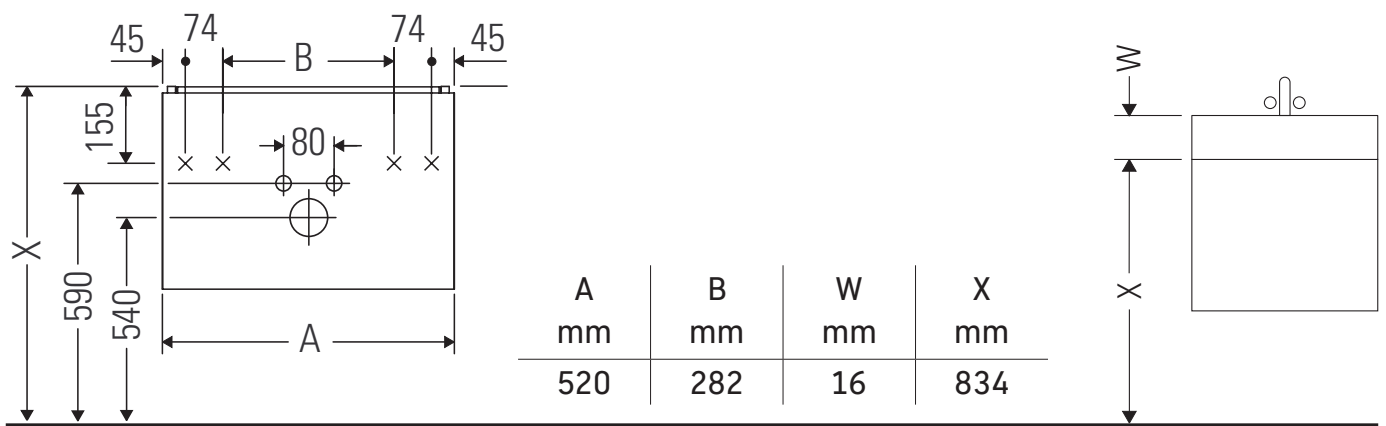

L-Cube

LC 6134

Mounting instructions

Viu # 234453

Instructions for use

The bathroom furniture range complies with the standards and guidelines applicable at the time of delivery and is designed for use in bathrooms. Direct contact with water should be avoided, for example, when showering.