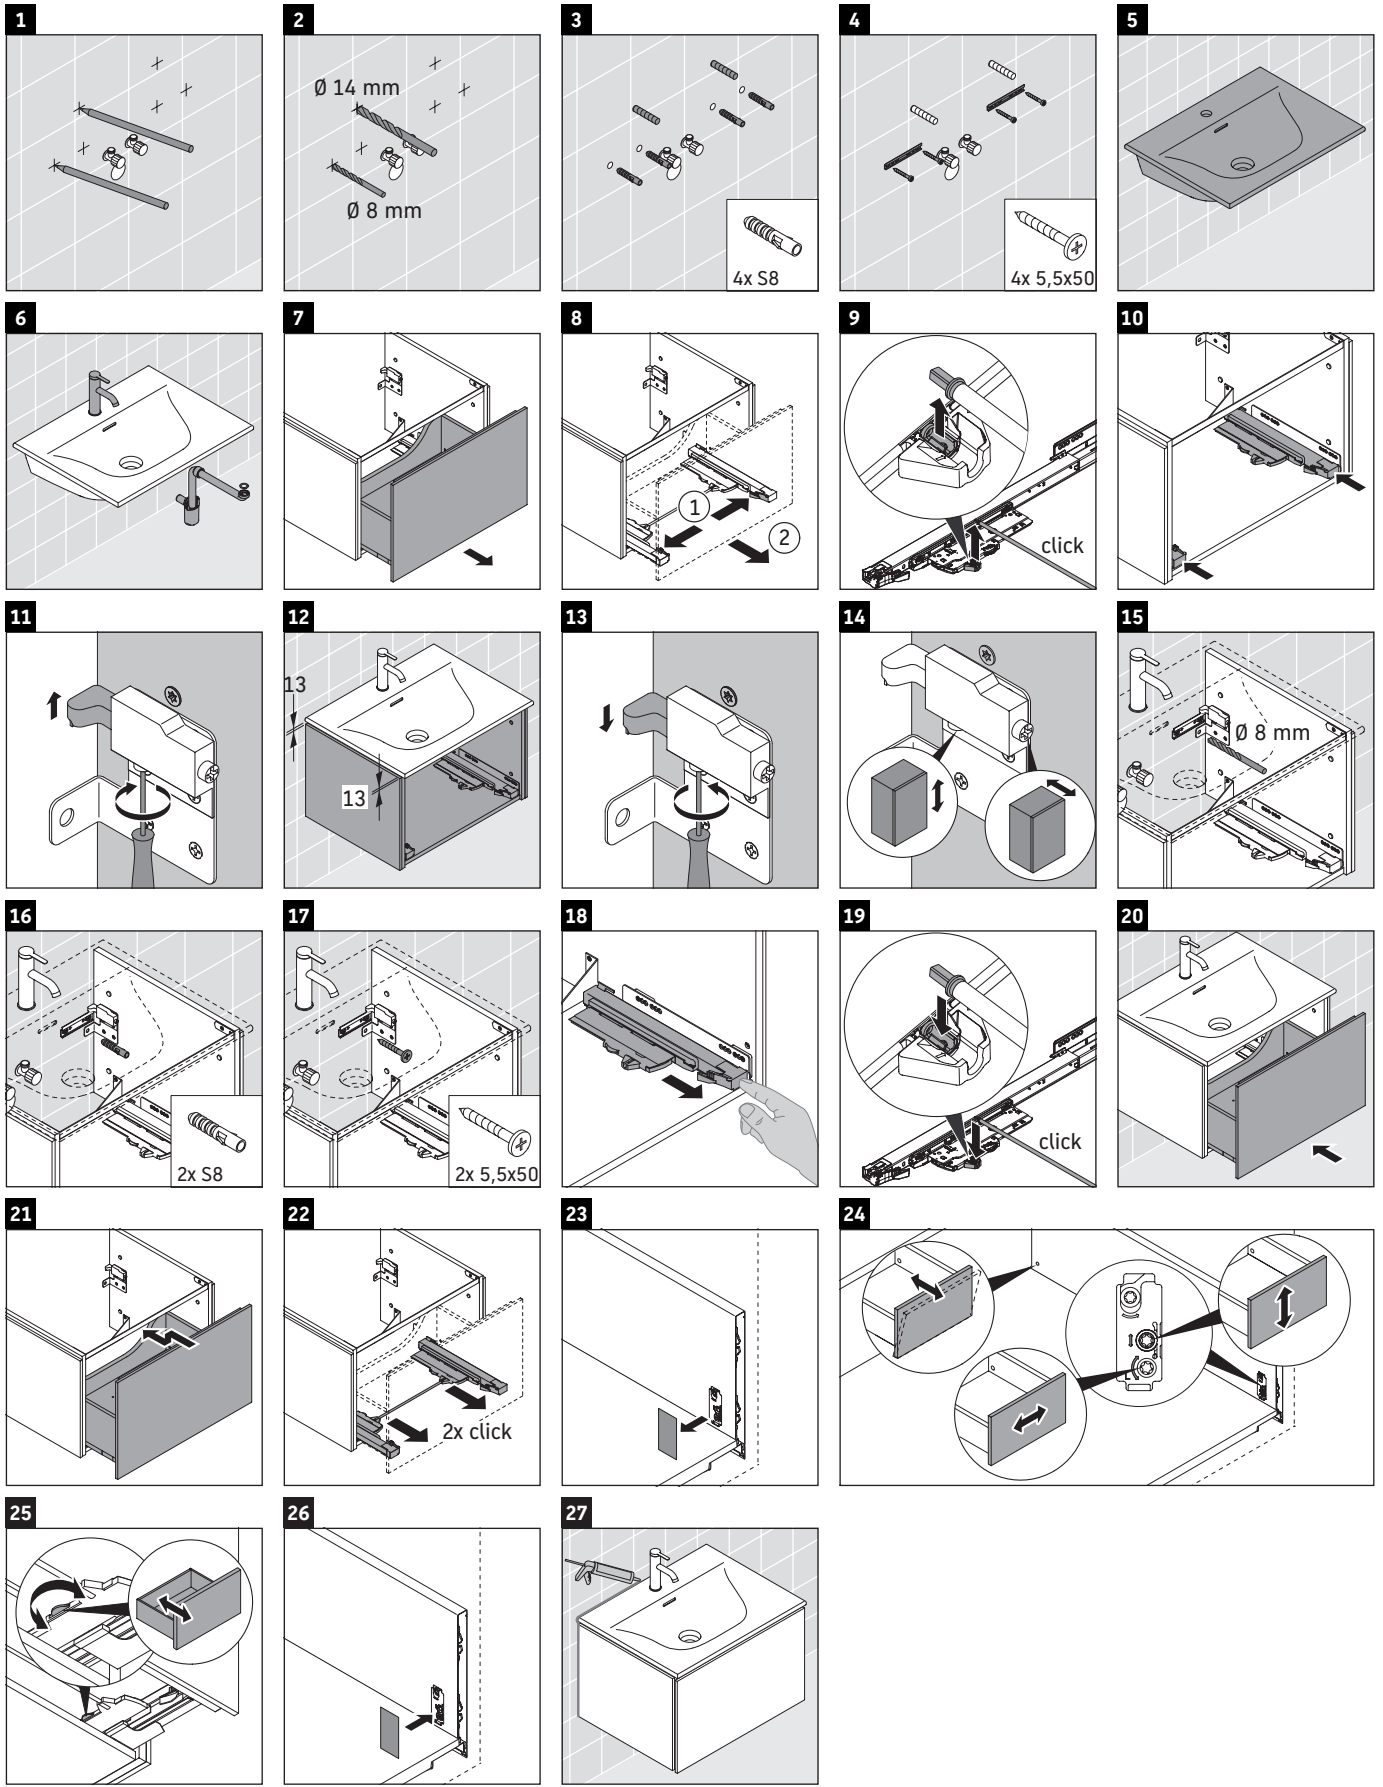

Duravit AG, Werderstr. 36, 78132 Hornberg, Germany, Phone +49 78 33 700, Fax +49 78 33 70 289, info@duravit.de, www.duravit.de