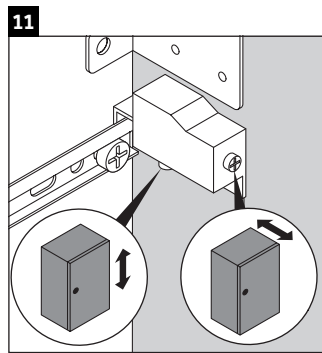

Best.-Nr. KT6649/16.09.2