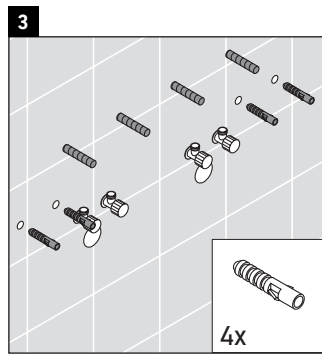

Best.-Nr. KT6649/16.09.2