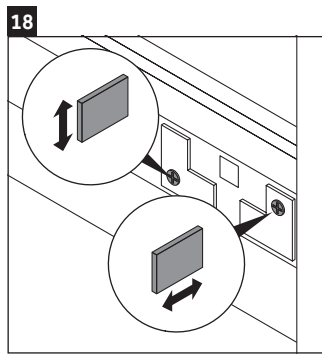

Best.-Nr. KT6649/16.09.2