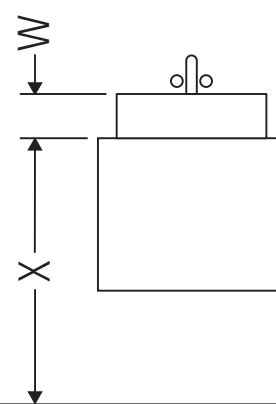

Ketho

KT 6649

Mounting instructions

W mm	X mm
55	795

D-Code # 034812

Instructions for use

The bathroom furniture range complies with the standards and guidelines applicable at the time of delivery and is designed for use in bathrooms. Direct contact with water should be avoided, for example, when showering.