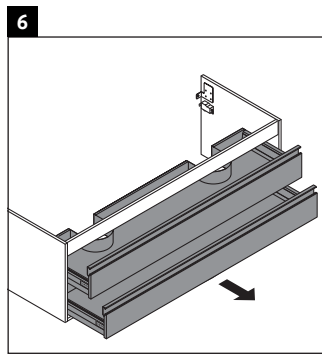

Best.-Nr. KT6649/16.09.2