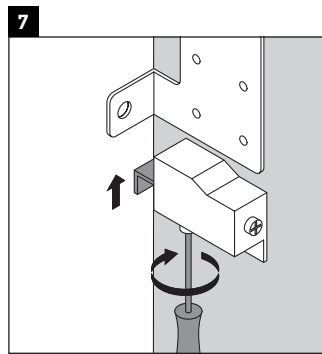

Best.-Nr. KT6649/16.09.2