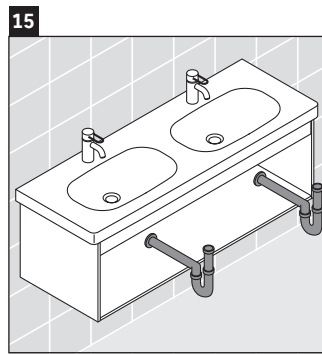

Best.-Nr. KT6649/16.09.2