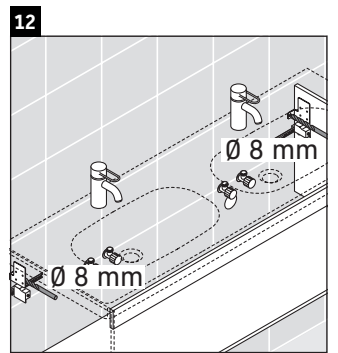

Best.-Nr. KT6649/16.09.2