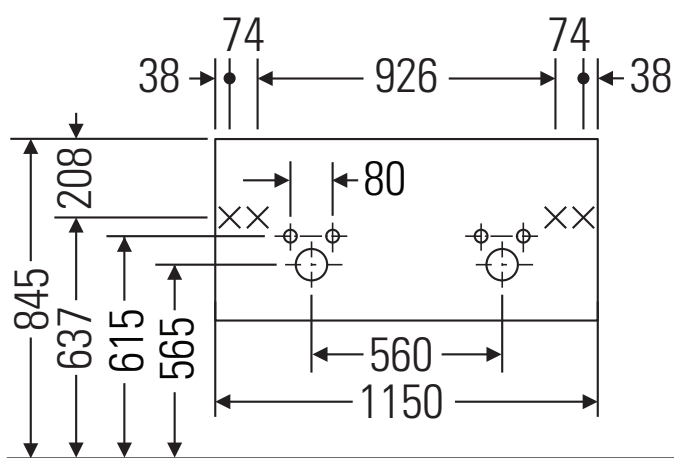

Ketho

KT 6649

Mounting instructions

W mm	X mm
55	795

D-Code # 034812

Instructions for use

The bathroom furniture range complies with the standards and guidelines applicable at the time of delivery and is designed for use in bathrooms. Direct contact with water should be avoided, for example, when showering.

We reserve the right to make technical improvements and design modifications to the products illustrated.

Best.-Nr. KT6649/16.09.2