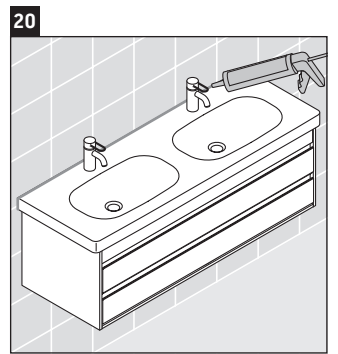

Best.-Nr. KT6649/16.09.2