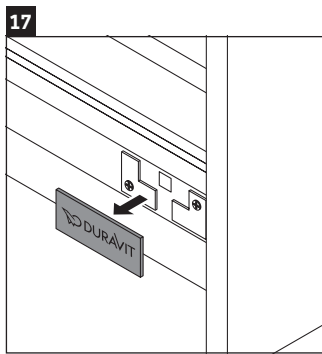

Best.-Nr. KT6649/16.09.2