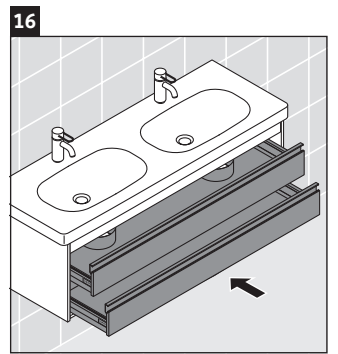

Best.-Nr. KT6649/16.09.2