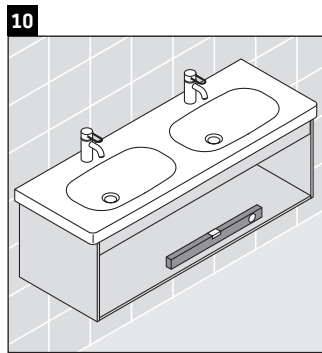

Best.-Nr. KT6649/16.09.2