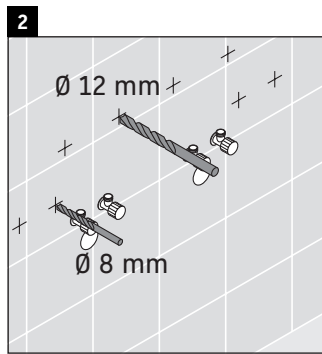

Best.-Nr. KT6649/16.09.2