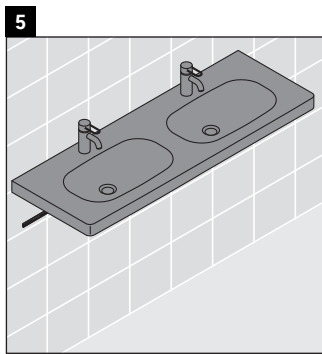

Best.-Nr. KT6649/16.09.2