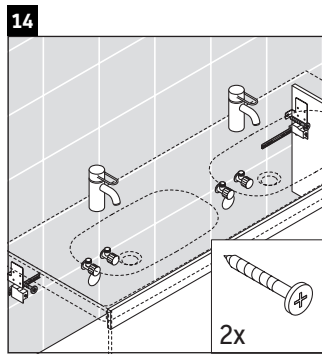

Best.-Nr. KT6649/16.09.2