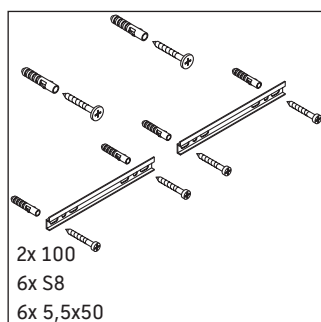

Ketho

KT 6649

Mounting instructions

W mm	X mm
55	795

D-Code # 034812

Instructions for use

The bathroom furniture range complies with the standards and guidelines applicable at the time of delivery and is designed for use in bathrooms. Direct contact with water should be avoided, for example, when showering.