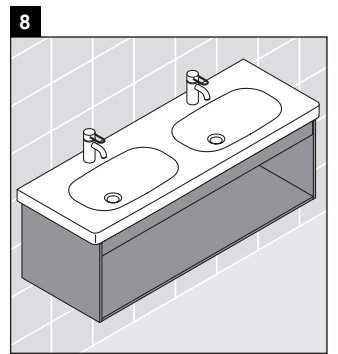

Best.-Nr. KT6649/16.09.2