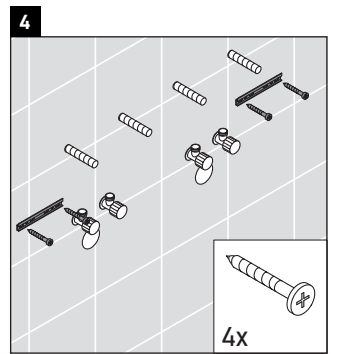

Best.-Nr. KT6649/16.09.2