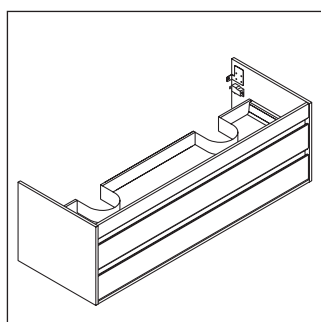

Ketho

KT 6649

Mounting instructions

W mm	X mm
55	795

D-Code # 034812

Instructions for use

The bathroom furniture range complies with the standards and guidelines applicable at the time of delivery and is designed for use in bathrooms. Direct contact with water should be avoided, for example, when showering.