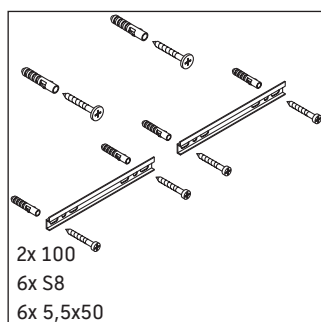

Ketho

KT 6648

Mounting instructions

Instructions for use

The bathroom furniture range complies with the standards and guidelines applicable at the time of delivery and is designed for use in bathrooms. Direct contact with water should be avoided, for example, when showering.