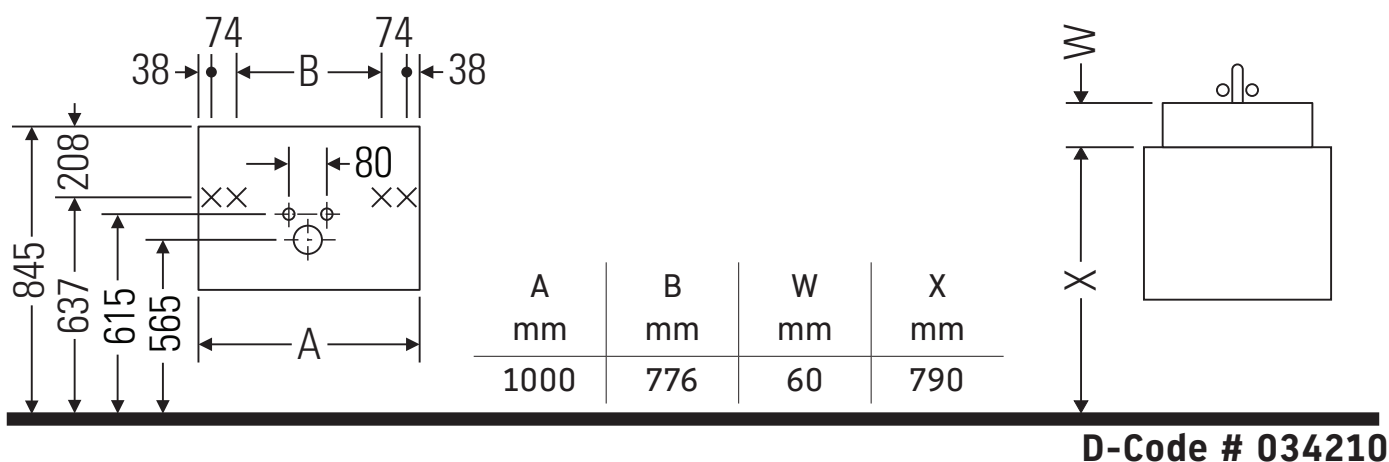

Ketho

KT 6648

Mounting instructions

Instructions for use

The bathroom furniture range complies with the standards and guidelines applicable at the time of delivery and is designed for use in bathrooms. Direct contact with water should be avoided, for example, when showering.