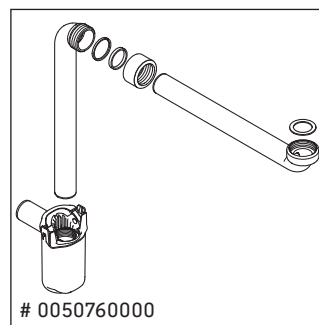

Ketho

KT 6423

Mounting instructions

Instructions for use

The bathroom furniture range complies with the standards and guidelines applicable at the time of delivery and is designed for use in bathrooms. Direct contact with water should be avoided, for example, when showering.