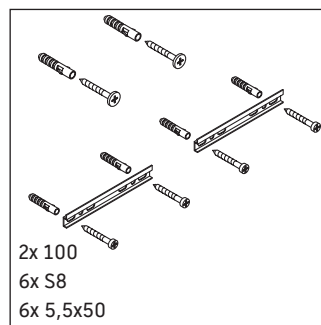

Ketho

KT 6423

Mounting instructions

Instructions for use

The bathroom furniture range complies with the standards and guidelines applicable at the time of delivery and is designed for use in bathrooms. Direct contact with water should be avoided, for example, when showering.