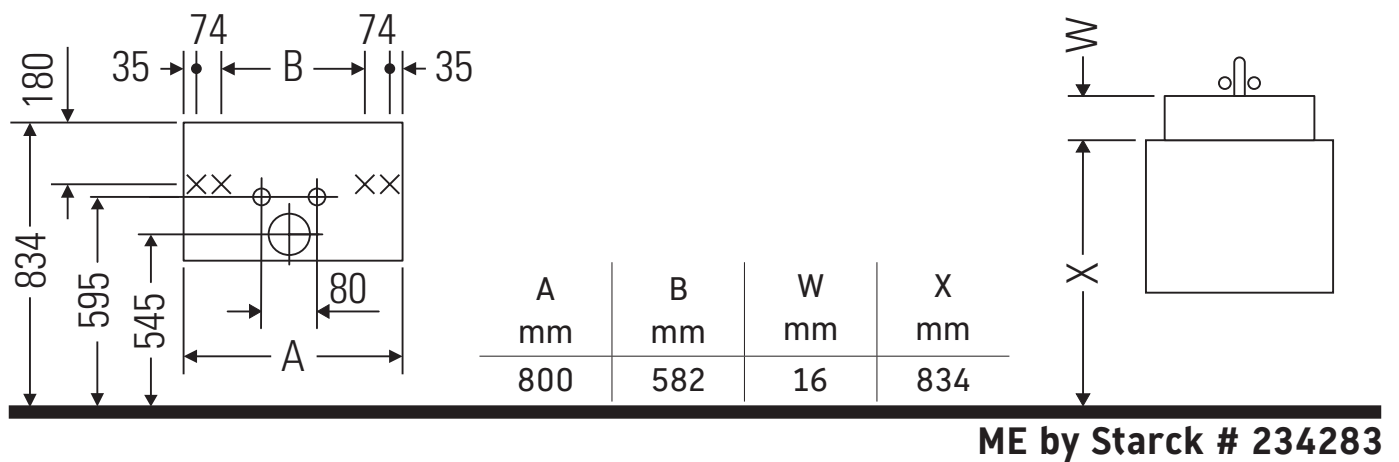

Ketho

KT 6423

Mounting instructions

Instructions for use

The bathroom furniture range complies with the standards and guidelines applicable at the time of delivery and is designed for use in bathrooms. Direct contact with water should be avoided, for example, when showering.