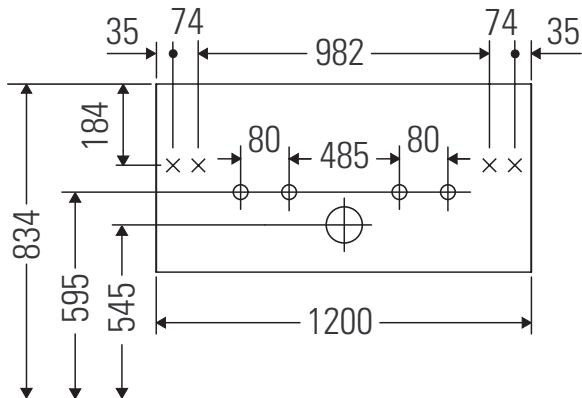

Ketho

KT 6421

Mounting instructions

W mm	X mm
16	834

ME by Starck # 233612 / # 236112..00

W mm	X mm
16	834

ME by Starck # 236112..24

Instructions for use