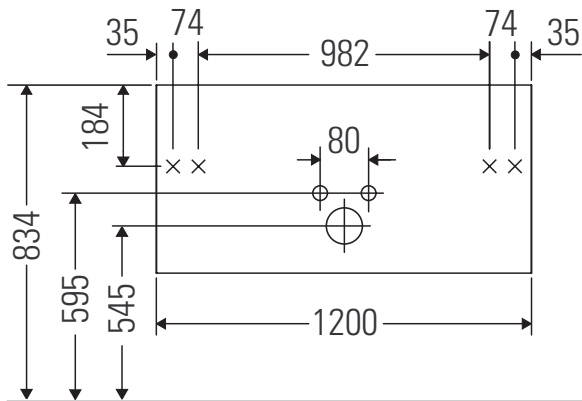

Ketho

KT 6421

Mounting instructions

W mm	X mm
16	834

ME by Starck # 233612 / # 236112..00

W mm	X mm
16	834

ME by Starck # 236112..24

Instructions for use