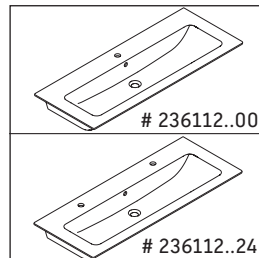

Ketho

KT 6421

Mounting instructions

W mm	X mm
16	834

ME by Starck # 233612 / # 236112..00

W mm	X mm
16	834

ME by Starck # 236112..24

Instructions for use