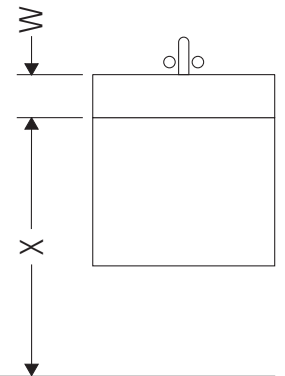

Ketho

KT 6421

Mounting instructions

W mm	X mm
16	834

ME by Starck # 233612 / # 236112..00

W mm	X mm
16	834

ME by Starck # 236112..24

Instructions for use