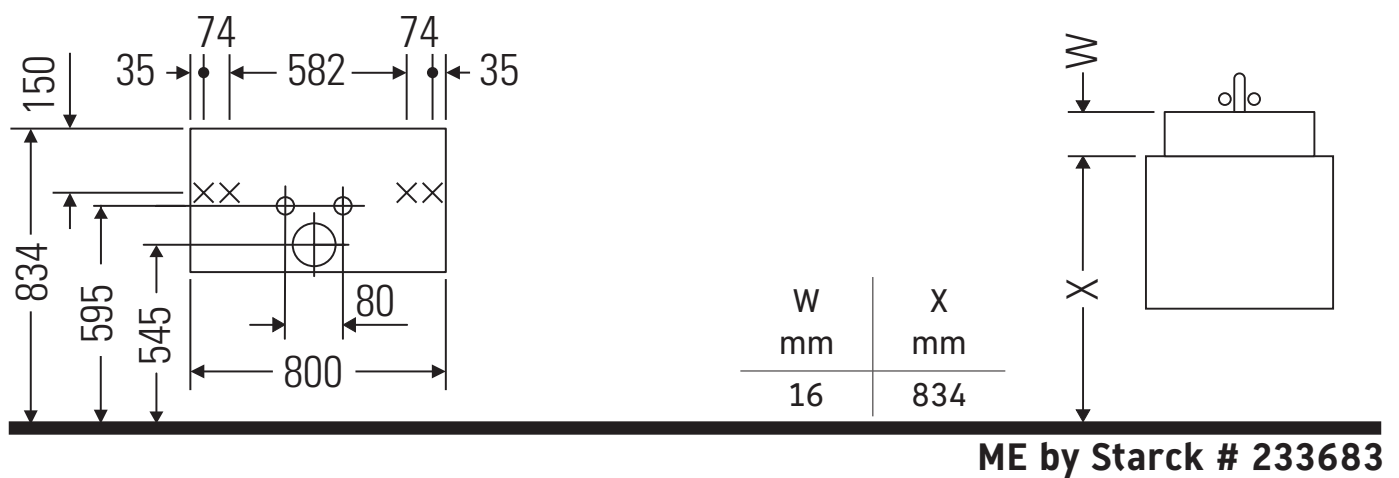

Ketho

KT 6419

Mounting instructions

Instructions for use

The bathroom furniture range complies with the standards and guidelines applicable at the time of delivery and is designed for use in bathrooms. Direct contact with water should be avoided, for example, when showering.