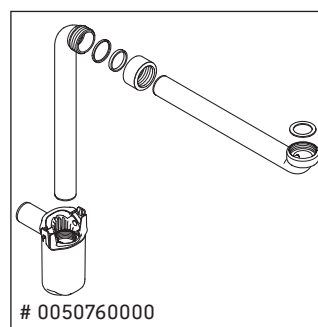

Ketho

KT 6419

Mounting instructions

Instructions for use

The bathroom furniture range complies with the standards and guidelines applicable at the time of delivery and is designed for use in bathrooms. Direct contact with water should be avoided, for example, when showering.