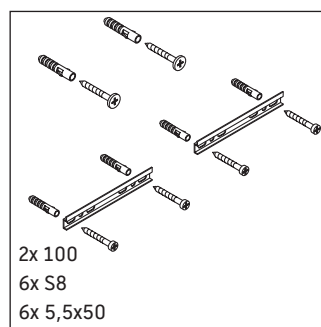

Ketho

KT 6419

Mounting instructions

Instructions for use

The bathroom furniture range complies with the standards and guidelines applicable at the time of delivery and is designed for use in bathrooms. Direct contact with water should be avoided, for example, when showering.