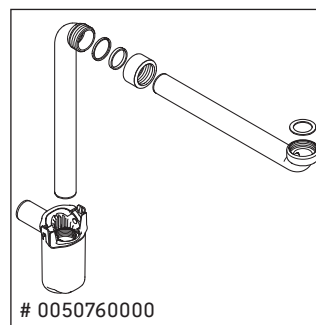

## Mounting instructions

W mm	X mm
16	834

ME by Starck # 233663