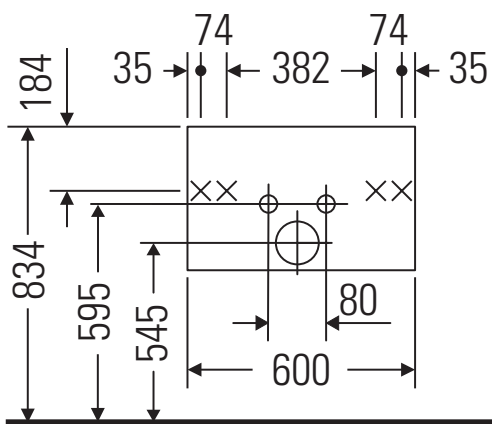

## Mounting instructions

W mm	X mm
16	834

ME by Starck # 233663