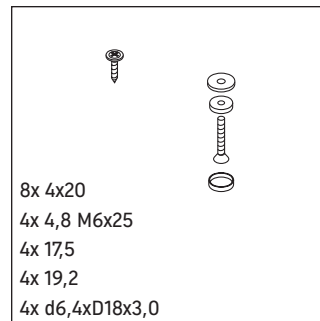

DuraStyle

DS 9893

Installation instructions

Instructions for use

The bathroom furniture range complies with the standards and guidelines applicable at the time of delivery and is designed for use in bathrooms. Direct contact with water should be avoided, for example, when showering.