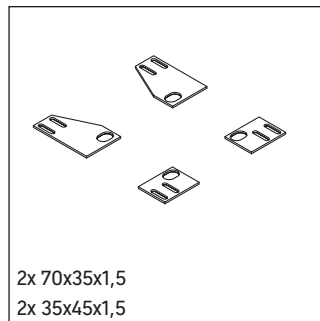

DuraStyle

DS 9893

Installation instructions

Instructions for use

The bathroom furniture range complies with the standards and guidelines applicable at the time of delivery and is designed for use in bathrooms. Direct contact with water should be avoided, for example, when showering.