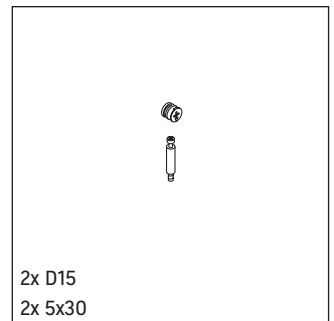

DuraStyle

DS 9893

Installation instructions

Instructions for use

The bathroom furniture range complies with the standards and guidelines applicable at the time of delivery and is designed for use in bathrooms. Direct contact with water should be avoided, for example, when showering.