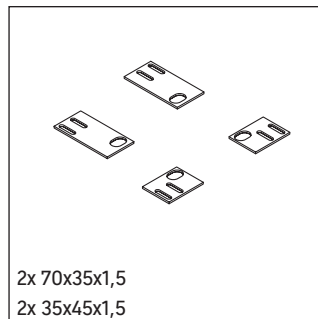

DuraStyle

DS 9891

Installation instructions

Instructions for use

The bathroom furniture range complies with the standards and guidelines applicable at the time of delivery and is designed for use in bathrooms. Direct contact with water should be avoided, for example, when showering.