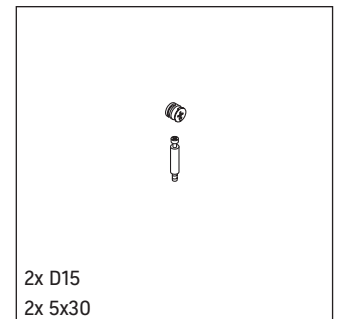

DuraStyle

DS 9891

Installation instructions

Instructions for use

The bathroom furniture range complies with the standards and guidelines applicable at the time of delivery and is designed for use in bathrooms. Direct contact with water should be avoided, for example, when showering.