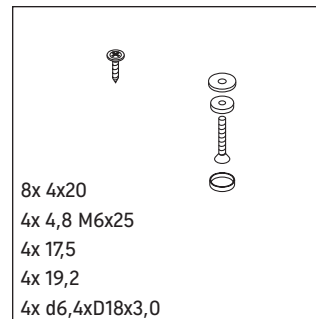

DuraStyle

DS 9891

Installation instructions

Instructions for use

The bathroom furniture range complies with the standards and guidelines applicable at the time of delivery and is designed for use in bathrooms. Direct contact with water should be avoided, for example, when showering.