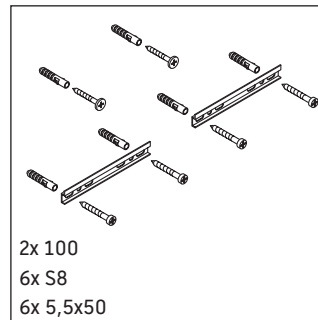

Brioso

BR 4511

Mounting instructions

Viu # 234473

Instructions for use

The bathroom furniture range complies with the standards and guidelines applicable at the time of delivery and is designed for use in bathrooms. Direct contact with water should be avoided, for example, when showering.