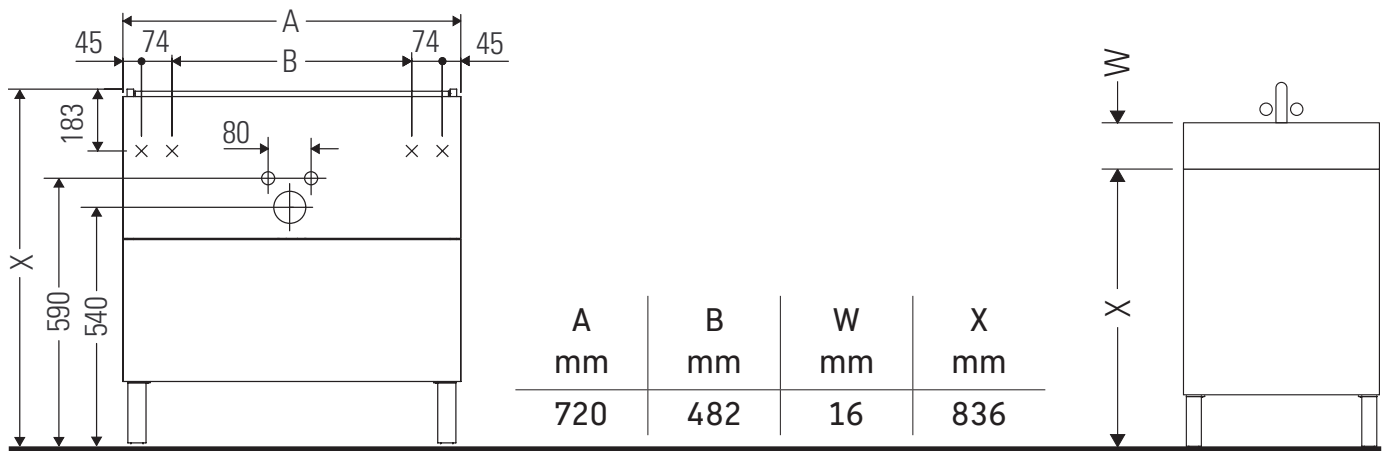

Brioso

BR 4511

Mounting instructions

Viu # 234473

Instructions for use

The bathroom furniture range complies with the standards and guidelines applicable at the time of delivery and is designed for use in bathrooms. Direct contact with water should be avoided, for example, when showering.