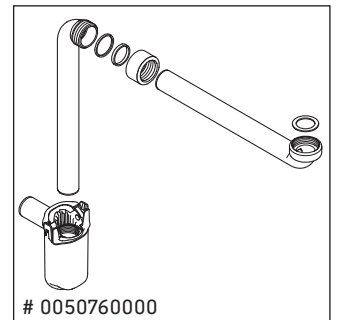

Brioso

BR 4511

Mounting instructions

Viu # 234473

Instructions for use

The bathroom furniture range complies with the standards and guidelines applicable at the time of delivery and is designed for use in bathrooms. Direct contact with water should be avoided, for example, when showering.