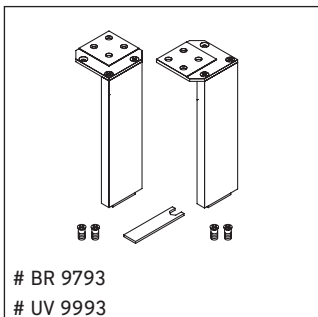

Brioso

BR 4511

Mounting instructions

Viu # 234473

Instructions for use

The bathroom furniture range complies with the standards and guidelines applicable at the time of delivery and is designed for use in bathrooms. Direct contact with water should be avoided, for example, when showering.