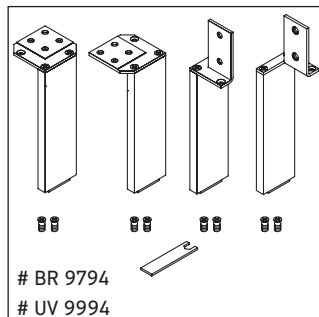

Brioso

BR 4511

Mounting instructions

Viu # 234473

Instructions for use

The bathroom furniture range complies with the standards and guidelines applicable at the time of delivery and is designed for use in bathrooms. Direct contact with water should be avoided, for example, when showering.