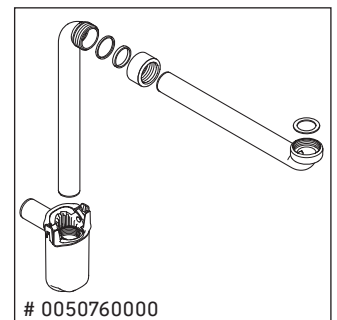

Brioso

BR 4510

Mounting instructions

Viu # 234463

Instructions for use

The bathroom furniture range complies with the standards and guidelines applicable at the time of delivery and is designed for use in bathrooms. Direct contact with water should be avoided, for example, when showering.