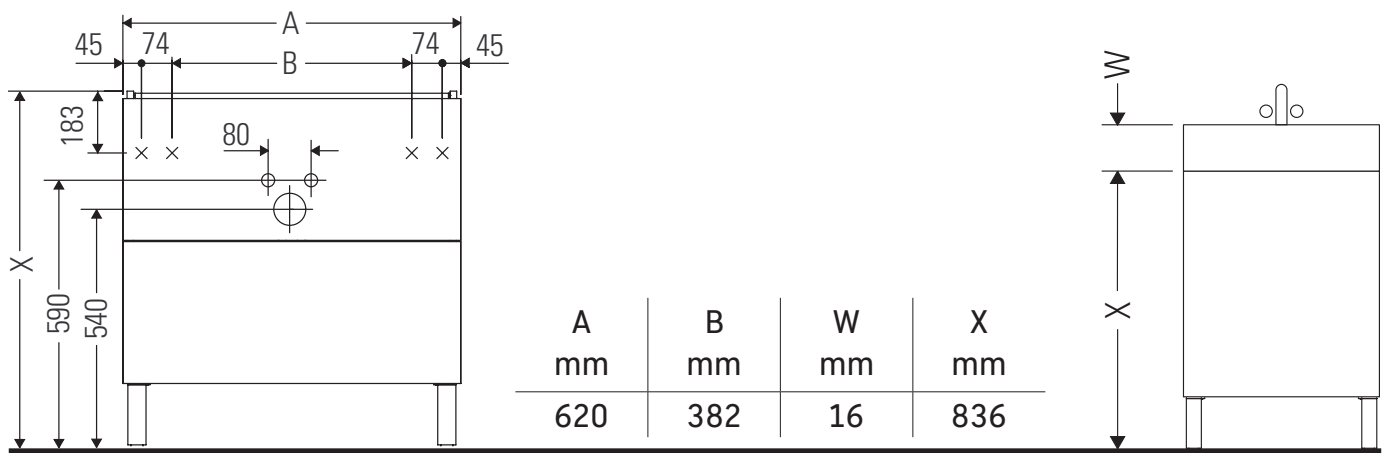

Brioso

BR 4510

Mounting instructions

Viu # 234463

Instructions for use

The bathroom furniture range complies with the standards and guidelines applicable at the time of delivery and is designed for use in bathrooms. Direct contact with water should be avoided, for example, when showering.