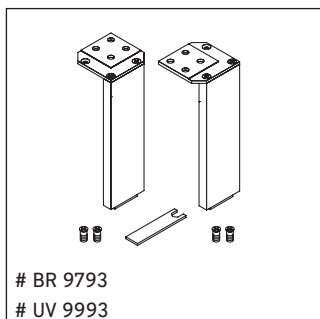

Brioso

BR 4510

Mounting instructions

Viu # 234463

Instructions for use

The bathroom furniture range complies with the standards and guidelines applicable at the time of delivery and is designed for use in bathrooms. Direct contact with water should be avoided, for example, when showering.