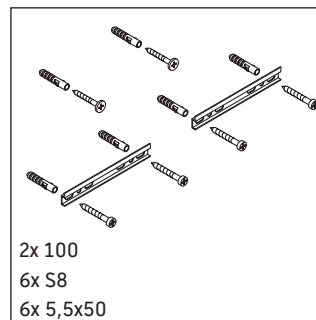

Brioso

BR 4510

Mounting instructions

Viu # 234463

Instructions for use

The bathroom furniture range complies with the standards and guidelines applicable at the time of delivery and is designed for use in bathrooms. Direct contact with water should be avoided, for example, when showering.