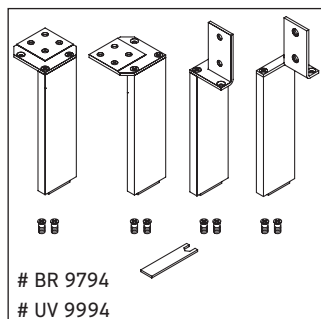

Brioso

BR 4510

Mounting instructions

Viu # 234463

Instructions for use

The bathroom furniture range complies with the standards and guidelines applicable at the time of delivery and is designed for use in bathrooms. Direct contact with water should be avoided, for example, when showering.