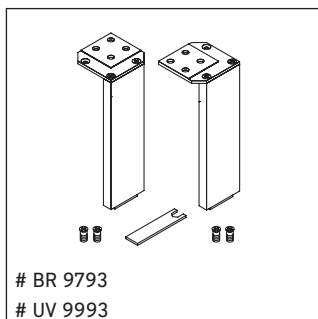

Brioso

BR 4508 L/R

Mounting instructions

Viu # 073345

Instructions for use

The bathroom furniture range complies with the standards and guidelines applicable at the time of delivery and is designed for use in bathrooms. Direct contact with water should be avoided, for example, when showering.