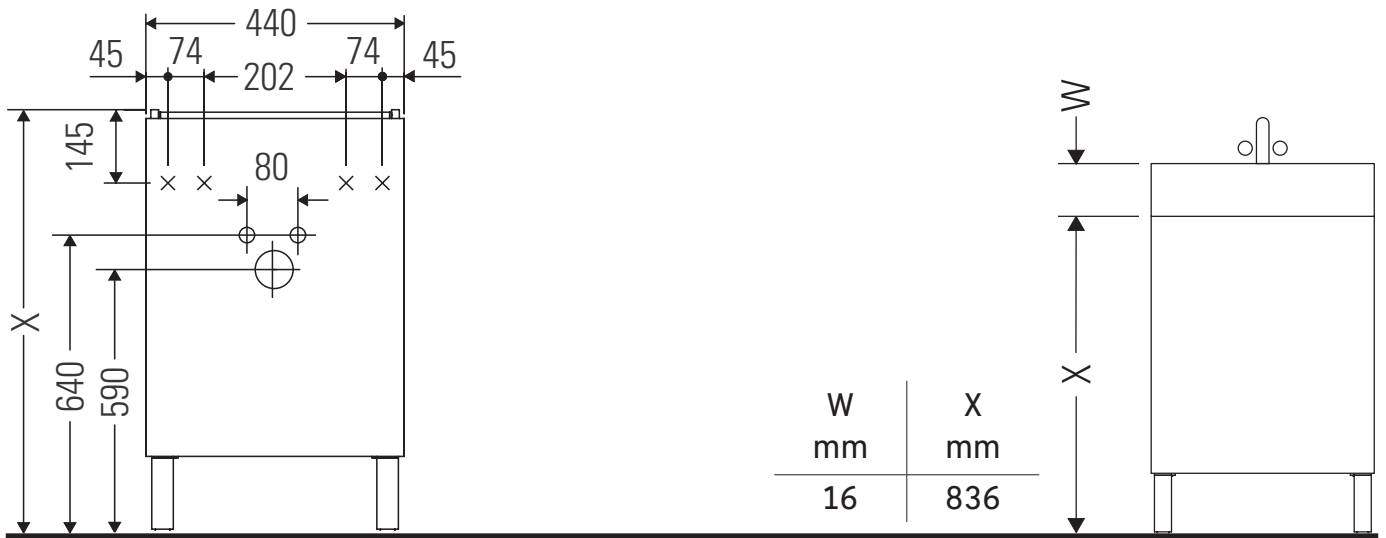

Brioso

BR 4508 L/R

Mounting instructions

Viu # 073345

Instructions for use

The bathroom furniture range complies with the standards and guidelines applicable at the time of delivery and is designed for use in bathrooms. Direct contact with water should be avoided, for example, when showering.