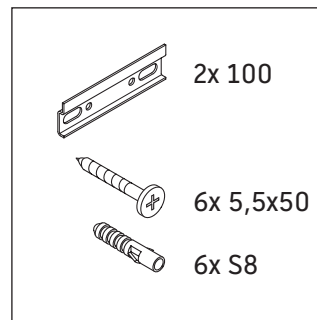

Brioso

BR 4508 L/R

Mounting instructions

Viu # 073345

Instructions for use

The bathroom furniture range complies with the standards and guidelines applicable at the time of delivery and is designed for use in bathrooms. Direct contact with water should be avoided, for example, when showering.