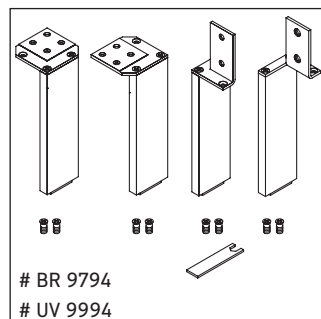

Brioso

BR 4508 L/R

Mounting instructions

Viu # 073345

Instructions for use

The bathroom furniture range complies with the standards and guidelines applicable at the time of delivery and is designed for use in bathrooms. Direct contact with water should be avoided, for example, when showering.