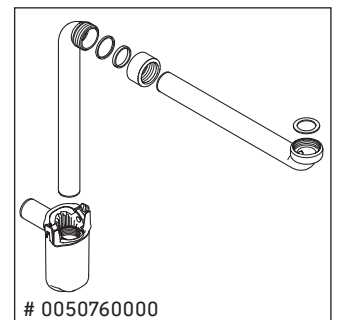

Brioso

BR 4508 L/R

Mounting instructions

Viu # 073345

Instructions for use

The bathroom furniture range complies with the standards and guidelines applicable at the time of delivery and is designed for use in bathrooms. Direct contact with water should be avoided, for example, when showering.