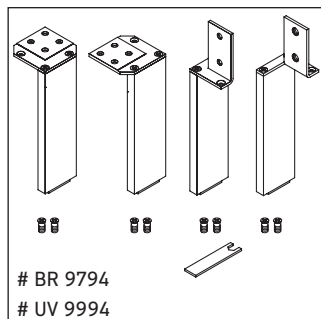

Brioso

BR 4435

Mounting instructions

Vero Air # 235080

Instructions for use

The bathroom furniture range complies with the standards and guidelines applicable at the time of delivery and is designed for use in bathrooms. Direct contact with water should be avoided, for example, when showering.