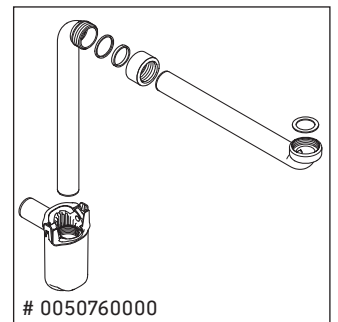

Brioso

BR 4435

Mounting instructions

Vero Air # 235080

Instructions for use

The bathroom furniture range complies with the standards and guidelines applicable at the time of delivery and is designed for use in bathrooms. Direct contact with water should be avoided, for example, when showering.