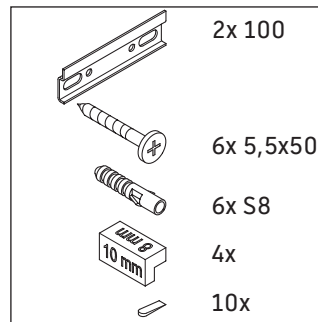

Brioso

BR 4435

Mounting instructions

Vero Air # 235080

Instructions for use

The bathroom furniture range complies with the standards and guidelines applicable at the time of delivery and is designed for use in bathrooms. Direct contact with water should be avoided, for example, when showering.