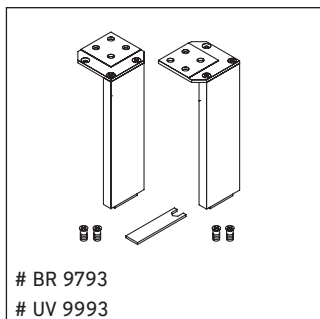

Brioso

BR 4435

Mounting instructions

Vero Air # 235080

Instructions for use

The bathroom furniture range complies with the standards and guidelines applicable at the time of delivery and is designed for use in bathrooms. Direct contact with water should be avoided, for example, when showering.