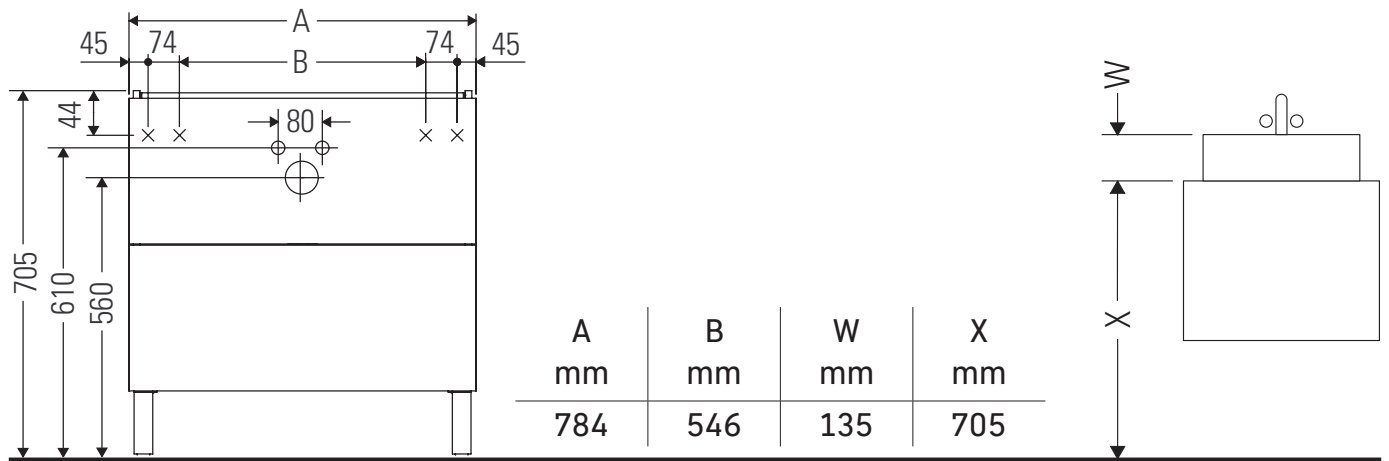

Brioso

BR 4435

Mounting instructions

Vero Air # 235080

Instructions for use

The bathroom furniture range complies with the standards and guidelines applicable at the time of delivery and is designed for use in bathrooms. Direct contact with water should be avoided, for example, when showering.