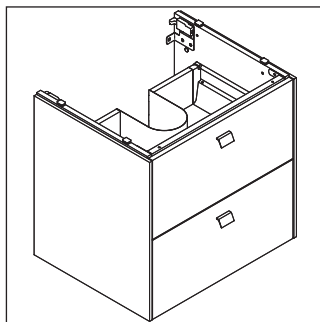

Brioso

BR 4435

Mounting instructions

Vero Air # 235080

Instructions for use

The bathroom furniture range complies with the standards and guidelines applicable at the time of delivery and is designed for use in bathrooms. Direct contact with water should be avoided, for example, when showering.