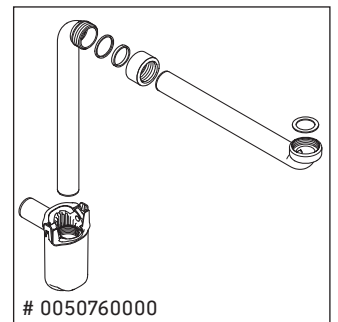

Brioso

BR 4433

Mounting instructions

Vero Air # 235060

Instructions for use

The bathroom furniture range complies with the standards and guidelines applicable at the time of delivery and is designed for use in bathrooms. Direct contact with water should be avoided, for example, when showering.