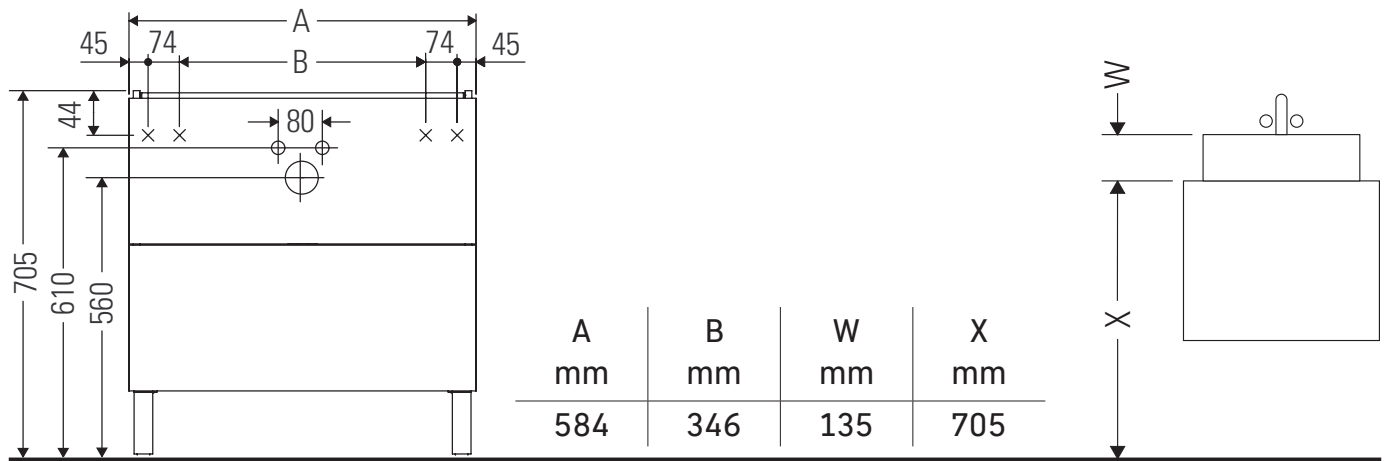

Brioso

BR 4433

Mounting instructions

Vero Air # 235060

Instructions for use

The bathroom furniture range complies with the standards and guidelines applicable at the time of delivery and is designed for use in bathrooms. Direct contact with water should be avoided, for example, when showering.