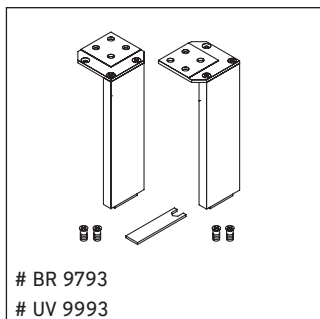

Brioso

BR 4433

Mounting instructions

Vero Air # 235060

Instructions for use

The bathroom furniture range complies with the standards and guidelines applicable at the time of delivery and is designed for use in bathrooms. Direct contact with water should be avoided, for example, when showering.