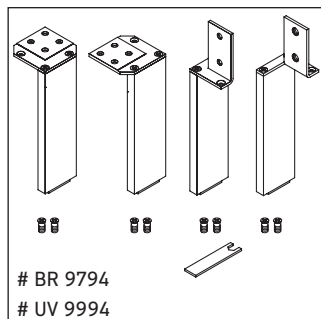

Brioso

BR 4433

Mounting instructions

Vero Air # 235060

Instructions for use

The bathroom furniture range complies with the standards and guidelines applicable at the time of delivery and is designed for use in bathrooms. Direct contact with water should be avoided, for example, when showering.