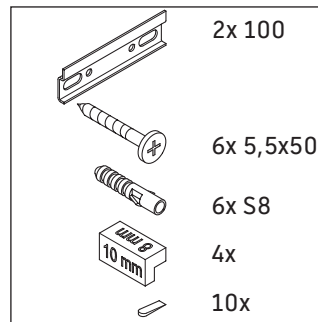

Brioso

BR 4433

Mounting instructions

Vero Air # 235060

Instructions for use

The bathroom furniture range complies with the standards and guidelines applicable at the time of delivery and is designed for use in bathrooms. Direct contact with water should be avoided, for example, when showering.