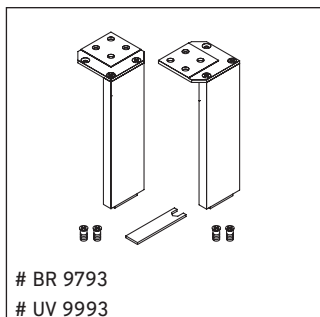

Brioso

BR 4430

Mounting instructions

W mm	X mm
135	721

Vero Air # 072445

Instructions for use

The bathroom furniture range complies with the standards and guidelines applicable at the time of delivery and is designed for use in bathrooms. Direct contact with water should be avoided, for example, when showering.