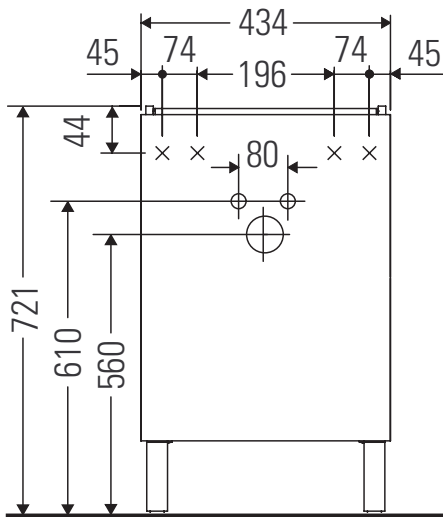

Brioso

BR 4430

Mounting instructions

W mm	X mm
135	721

Vero Air # 072445

Instructions for use

The bathroom furniture range complies with the standards and guidelines applicable at the time of delivery and is designed for use in bathrooms. Direct contact with water should be avoided, for example, when showering.