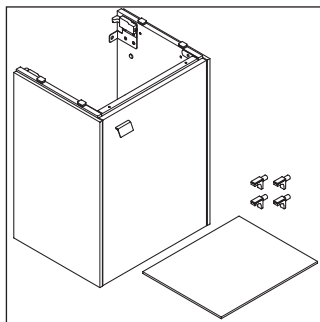

Brioso

BR 4430

Mounting instructions

W mm	X mm
135	721

Vero Air # 072445

Instructions for use

The bathroom furniture range complies with the standards and guidelines applicable at the time of delivery and is designed for use in bathrooms. Direct contact with water should be avoided, for example, when showering.