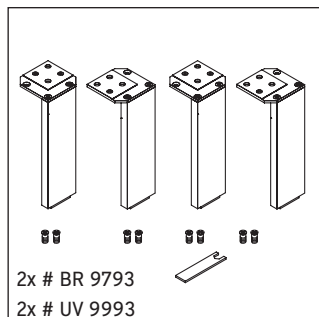

Brioso

BR 4430

Mounting instructions

W mm	X mm
135	721

Vero Air # 072445

Instructions for use

The bathroom furniture range complies with the standards and guidelines applicable at the time of delivery and is designed for use in bathrooms. Direct contact with water should be avoided, for example, when showering.