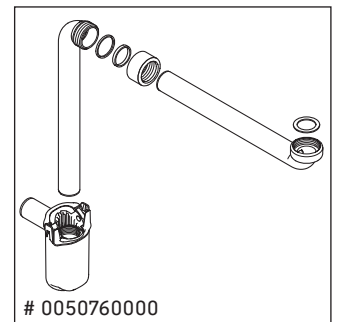

Brioso

BR 4430

Mounting instructions

W mm	X mm
135	721

Vero Air # 072445

Instructions for use

The bathroom furniture range complies with the standards and guidelines applicable at the time of delivery and is designed for use in bathrooms. Direct contact with water should be avoided, for example, when showering.