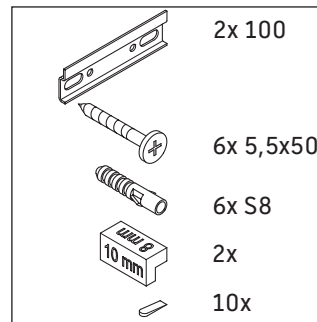

Brioso

BR 4430

Mounting instructions

W mm	X mm
135	721

Vero Air # 072445

Instructions for use

The bathroom furniture range complies with the standards and guidelines applicable at the time of delivery and is designed for use in bathrooms. Direct contact with water should be avoided, for example, when showering.