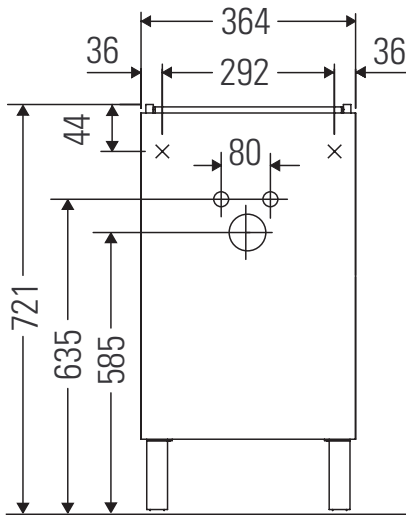

Brioso

BR 4429

Mounting instructions

W mm	X mm
135	721

Vero Air # 072438

Instructions for use

The bathroom furniture range complies with the standards and guidelines applicable at the time of delivery and is designed for use in bathrooms. Direct contact with water should be avoided, for example, when showering.