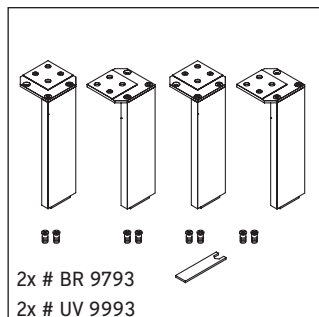

Brioso

BR 4429

Mounting instructions

W mm	X mm
135	721

Vero Air # 072438

Instructions for use

The bathroom furniture range complies with the standards and guidelines applicable at the time of delivery and is designed for use in bathrooms. Direct contact with water should be avoided, for example, when showering.