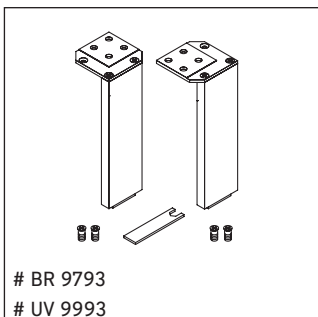

Brioso

BR 4429

Mounting instructions

W mm	X mm
135	721

Vero Air # 072438

Instructions for use

The bathroom furniture range complies with the standards and guidelines applicable at the time of delivery and is designed for use in bathrooms. Direct contact with water should be avoided, for example, when showering.