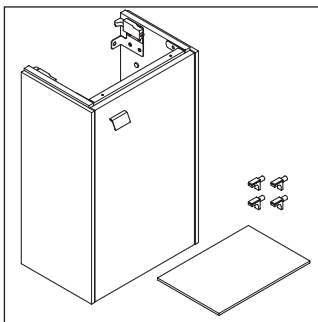

Brioso

BR 4429

Mounting instructions

W mm	X mm
135	721

Vero Air # 072438

Instructions for use

The bathroom furniture range complies with the standards and guidelines applicable at the time of delivery and is designed for use in bathrooms. Direct contact with water should be avoided, for example, when showering.