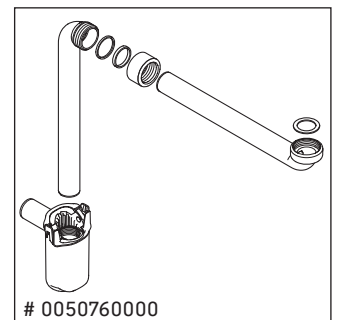

Brioso

BR 4406

Mounting instructions

ME by Starck # 234263

Instructions for use

The bathroom furniture range complies with the standards and guidelines applicable at the time of delivery and is designed for use in bathrooms. Direct contact with water should be avoided, for example, when showering.