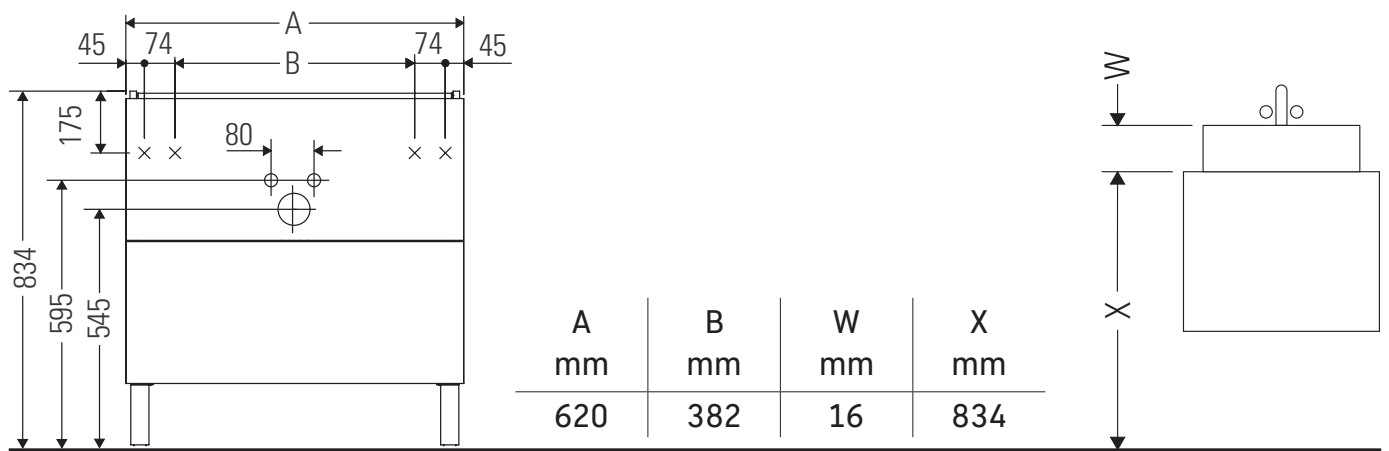

Brioso

BR 4406

Mounting instructions

ME by Starck # 234263

Instructions for use

The bathroom furniture range complies with the standards and guidelines applicable at the time of delivery and is designed for use in bathrooms. Direct contact with water should be avoided, for example, when showering.