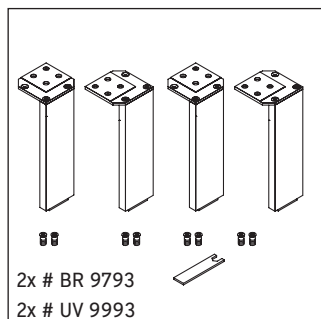

Brioso

BR 4406

Mounting instructions

ME by Starck # 234263

Instructions for use

The bathroom furniture range complies with the standards and guidelines applicable at the time of delivery and is designed for use in bathrooms. Direct contact with water should be avoided, for example, when showering.