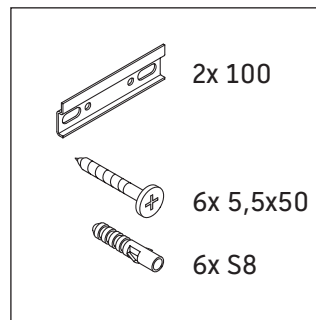

Brioso

BR 4406

Mounting instructions

ME by Starck # 234263

Instructions for use

The bathroom furniture range complies with the standards and guidelines applicable at the time of delivery and is designed for use in bathrooms. Direct contact with water should be avoided, for example, when showering.