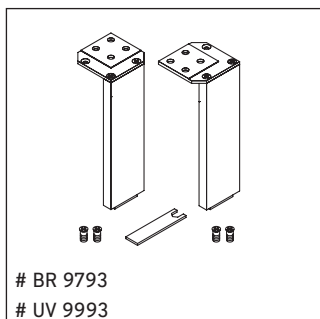

Brioso

BR 4406

Mounting instructions

ME by Starck # 234263

Instructions for use

The bathroom furniture range complies with the standards and guidelines applicable at the time of delivery and is designed for use in bathrooms. Direct contact with water should be avoided, for example, when showering.