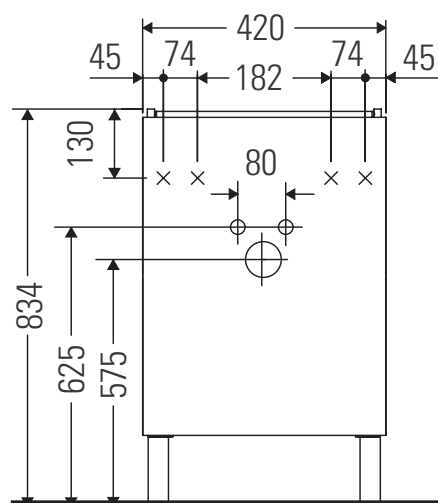

## Mounting instructions

W mm	X mm
16	834

ME by Starck # 072343