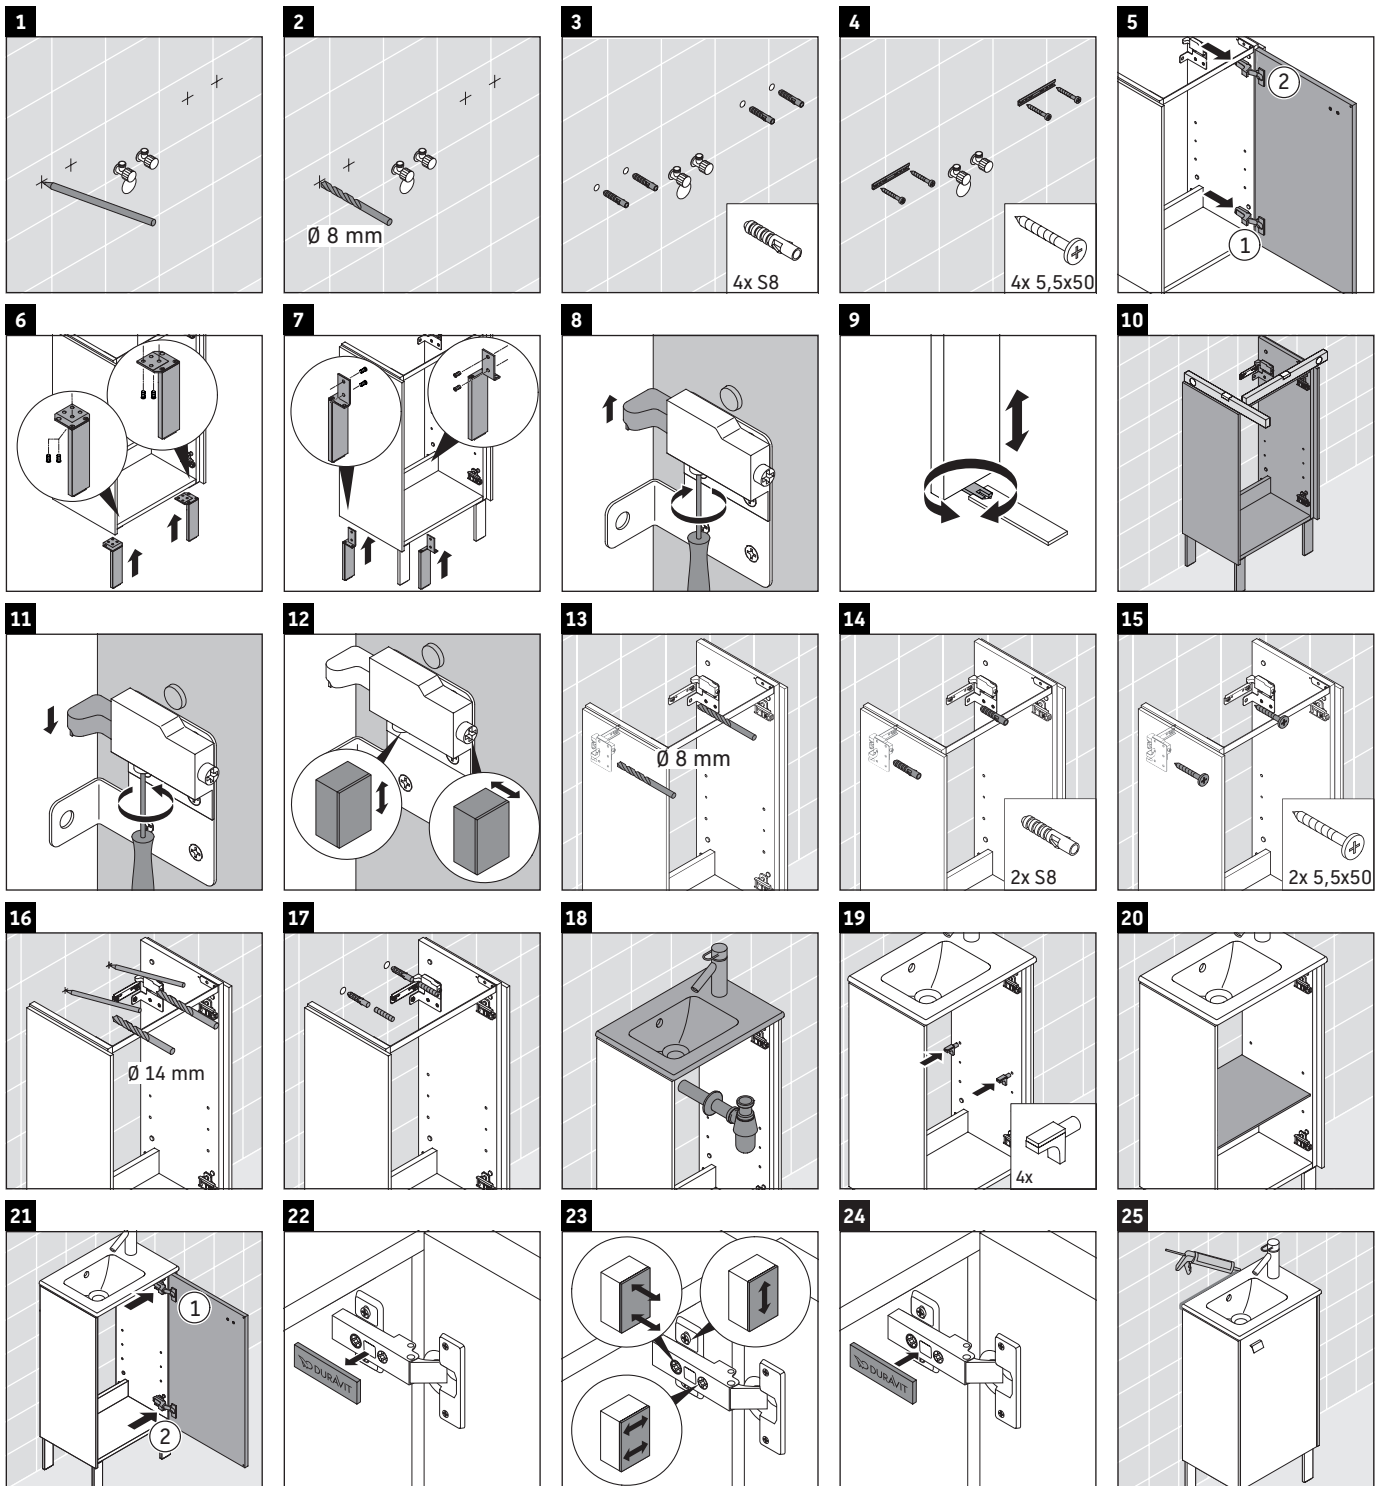

Best.-Nr. BR4400/18.01.1