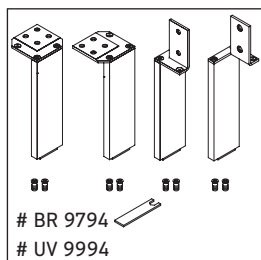

## Mounting instructions

W mm	X mm
16	834

ME by Starck # 072343