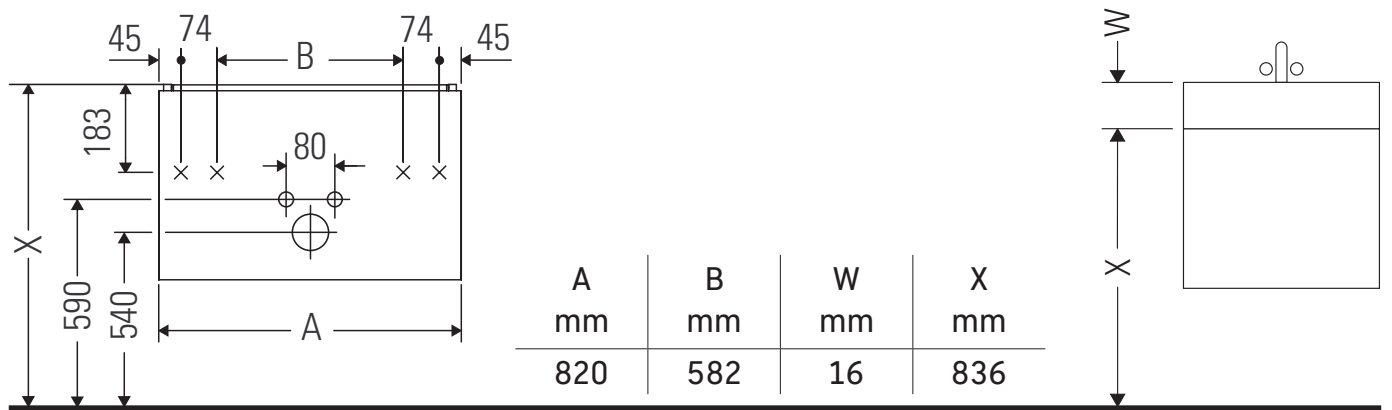

Brioso

BR 4312

Mounting instructions

Viu # 234483

Instructions for use

The bathroom furniture range complies with the standards and guidelines applicable at the time of delivery and is designed for use in bathrooms. Direct contact with water should be avoided, for example, when showering.