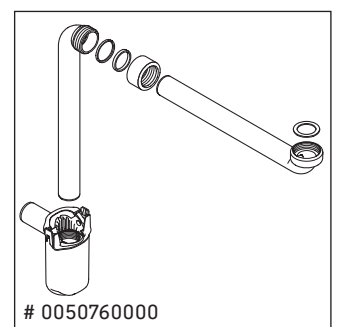

Brioso

BR 4312

Mounting instructions

Viu # 234483

Instructions for use

The bathroom furniture range complies with the standards and guidelines applicable at the time of delivery and is designed for use in bathrooms. Direct contact with water should be avoided, for example, when showering.