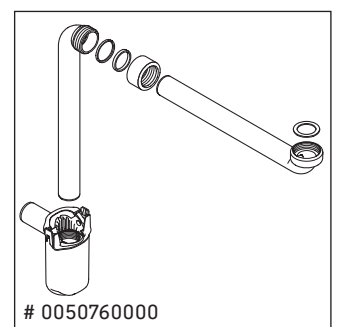

Brioso

BR 4310

Mounting instructions

Viu # 234463

Instructions for use

The bathroom furniture range complies with the standards and guidelines applicable at the time of delivery and is designed for use in bathrooms. Direct contact with water should be avoided, for example, when showering.