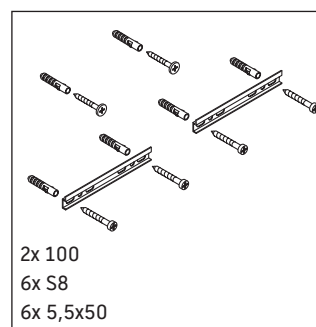

Brioso

BR 4310

Mounting instructions

Viu # 234463

Instructions for use

The bathroom furniture range complies with the standards and guidelines applicable at the time of delivery and is designed for use in bathrooms. Direct contact with water should be avoided, for example, when showering.